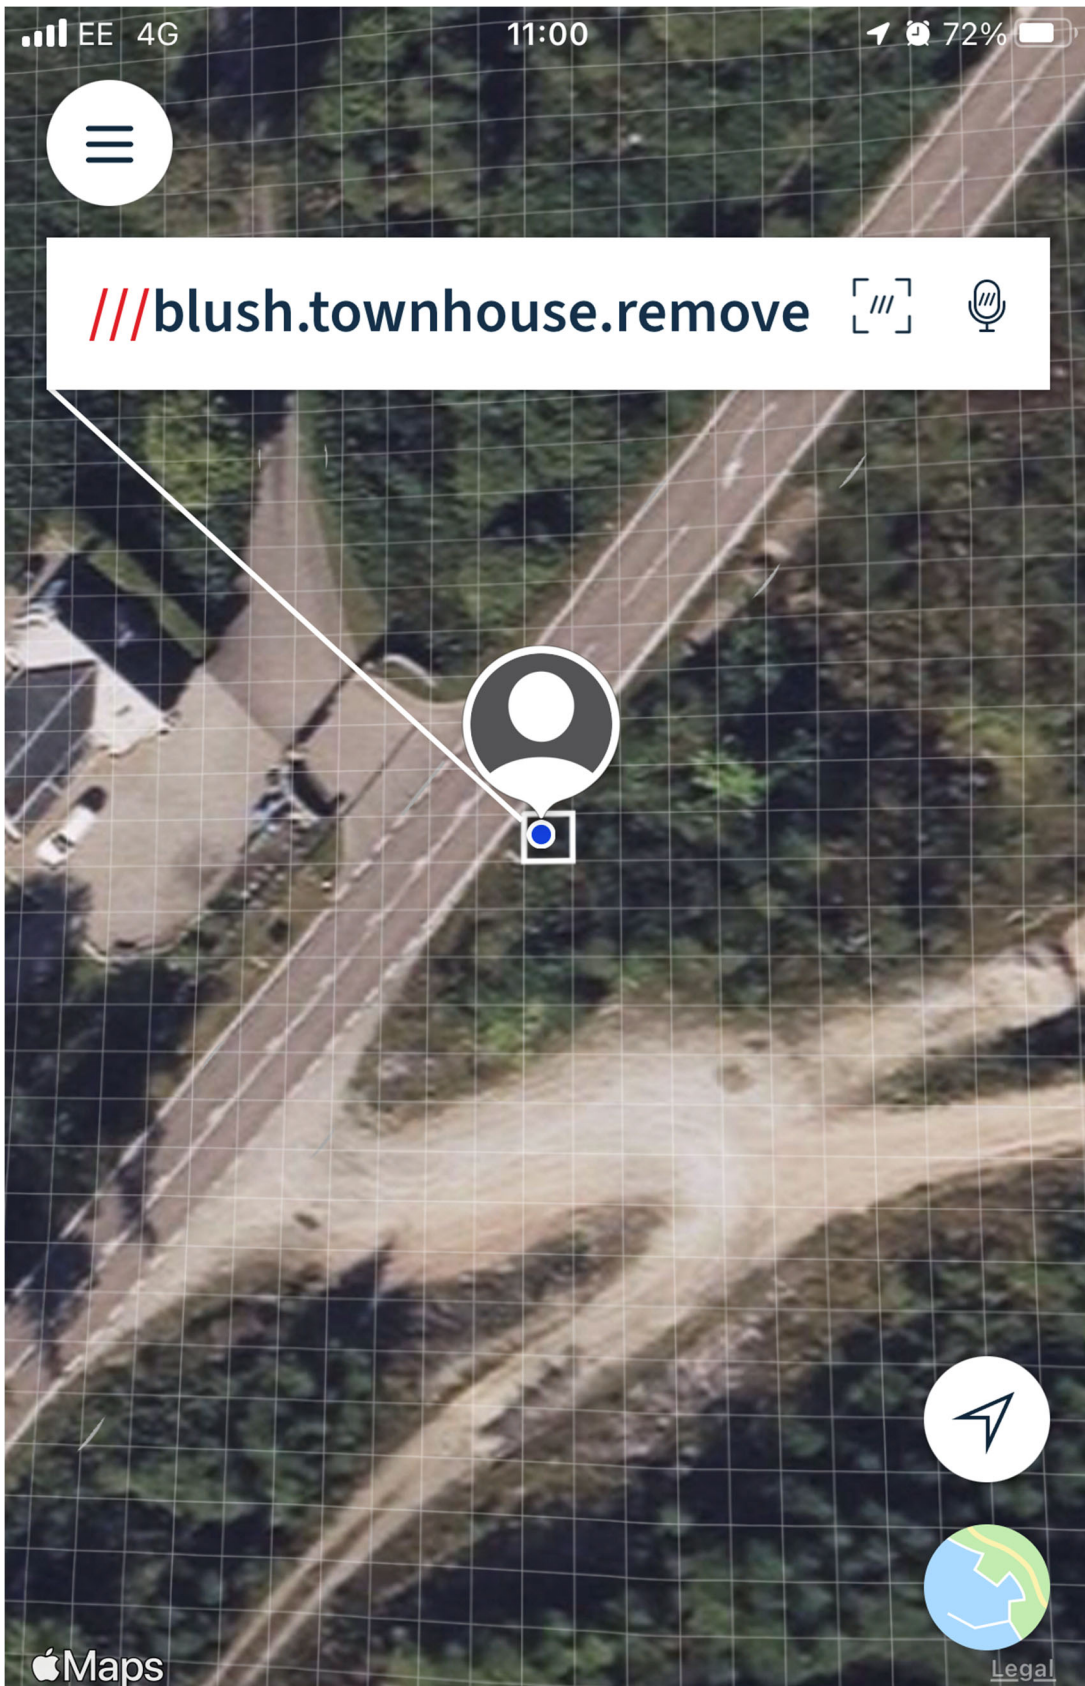

OFFICIAL

A82 Stronaba. 3mile north of Spean Bridge
Northings 221395 Eastings 785641

OFFICIAL

OFFICIAL

A82 Stronaba. 3mile north of Spean Bridge
Northings 221395 Eastings 785641

 **Share**

 **Navigate**

 **Sav**