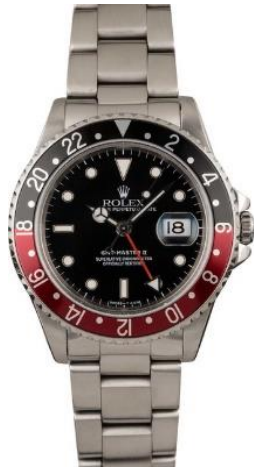

Audi RS6 – VRM G1SUD

Land Rover Defender – G1SUD

Jaeger le Coultre Duomètre  
Quantième Lunaire PINK  
GOLD - 42 MM - MANUAL-  
WINDING - £36,700

Jaeger le Coultre - Reverso  
Classic Large Duoface  
Small Seconds STAINLESS  
STEEL - MANUAL-  
WINDING - £7850

Stowa 43mm Flieger  
Classic Chrono - £3000

Rolex GMT Master 2  
£8000

Rolex Sea Dweller 44mm  
£10,000

Junghans Max Bill  
Chronoscope £3000

Panerai 1950  
Steel LUMINOR 1950 3  
DAYS - 47MM PAM00372  
£10,000

Paneraí PAM00359 £6,000

Uboat Flight Deck 55mm