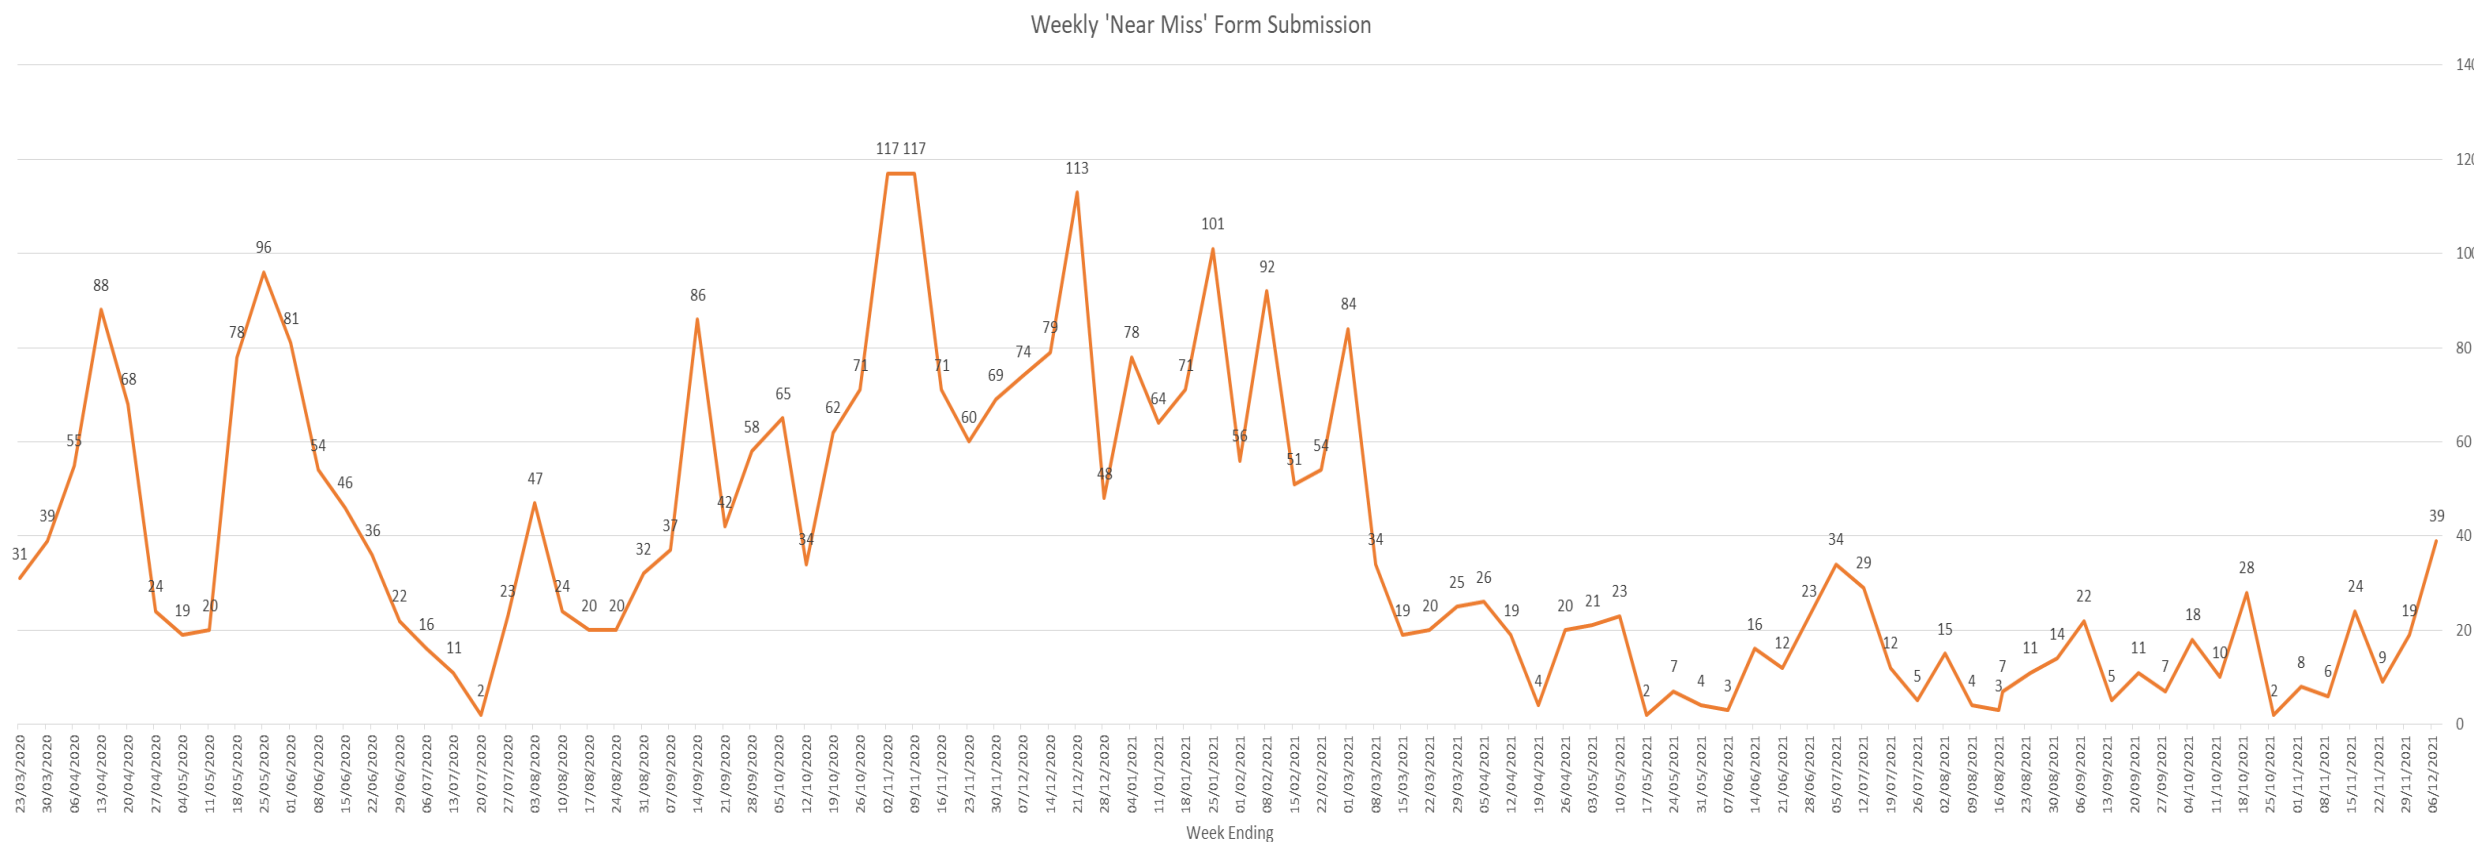

Near Miss and Testing Data (w/e 23rd March 2020 – 8th December 2021)

‘Near miss’ forms in the context of the pandemic situation may be submitted for a variety of reasons. i.e. when officers are potentially exposed to: COVID-19 whilst not wearing PPE, where PPE malfunctions, or in any other instance an officer feels a risk to themselves in a specific occurrence relating to COVID-19.

This can occur due to the reactive nature of policing, as well as being influenced by training levels and supply of PPE. This number of ‘Near Miss’ weekly submissions are up this week.

The amount of forms submitted continues to be attributable to the process for requesting an asymptomatic COVID-19 screening test due to an occupational risk, requiring the submission of a ‘near miss’ form. Many of the reports would not have been submitted without this requirement. The number of incidents where a lack of PPE is identified has not risen.