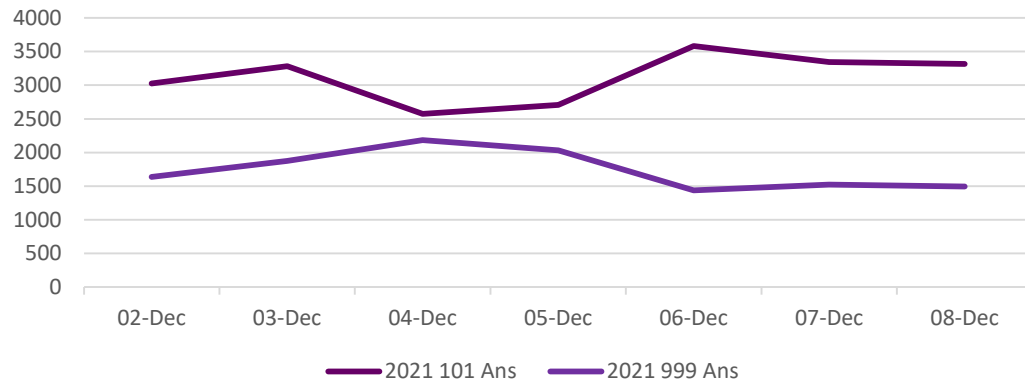

## 2nd – 8th December 2021

SERVING A  
CHANGING SCOTLAND

SCOTTISH POLICE  
**AUTHORITY**

No figures should be considered as Official Police Statistics. These may not yet have been verified or validated.

OFFICIAL

## Service Centre Demand

The volume of 101 calls answered is 20% lower when compared to the previous week. The volume of 999 calls answered is 6% higher this week when compared to last week.

## Crime

Crime Volume (11 March – Present compared to Previous Year)

Crime has continued to trend at levels higher than the seasonal average, and total crime volume year to date is higher (1%) than last year.

## Incident Demand

Incident volume throughout the last week was 2% lower than the same time last year and 9% lower when compared to the same period in 2019.