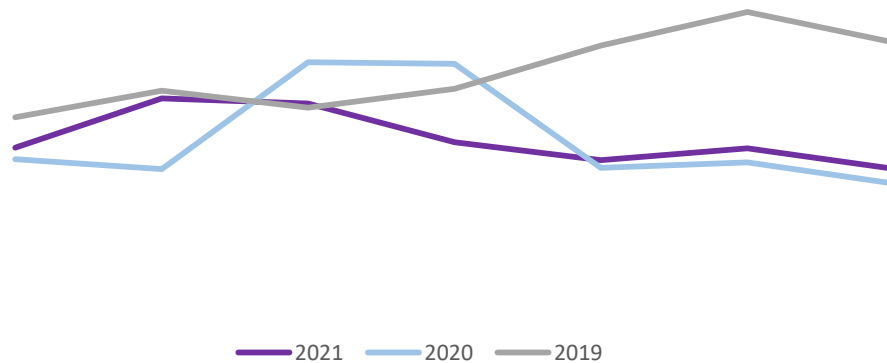

## Crime

Crime Volume (11 March – Present compared to Previous Year)

Crime has continued to trend at levels higher than the seasonal average, and total crime volume year to date is higher (1%) than last year.

Crime Group Breakdown Change from previous year				
Group 1	Group 2	Group 3	Group 4	Group 5
13%	15%	1%	3%	-11%

## Incident Demand

Incident volume throughout the last week was 2% lower than the same time last year and 9% lower when compared to the same period in 2019.