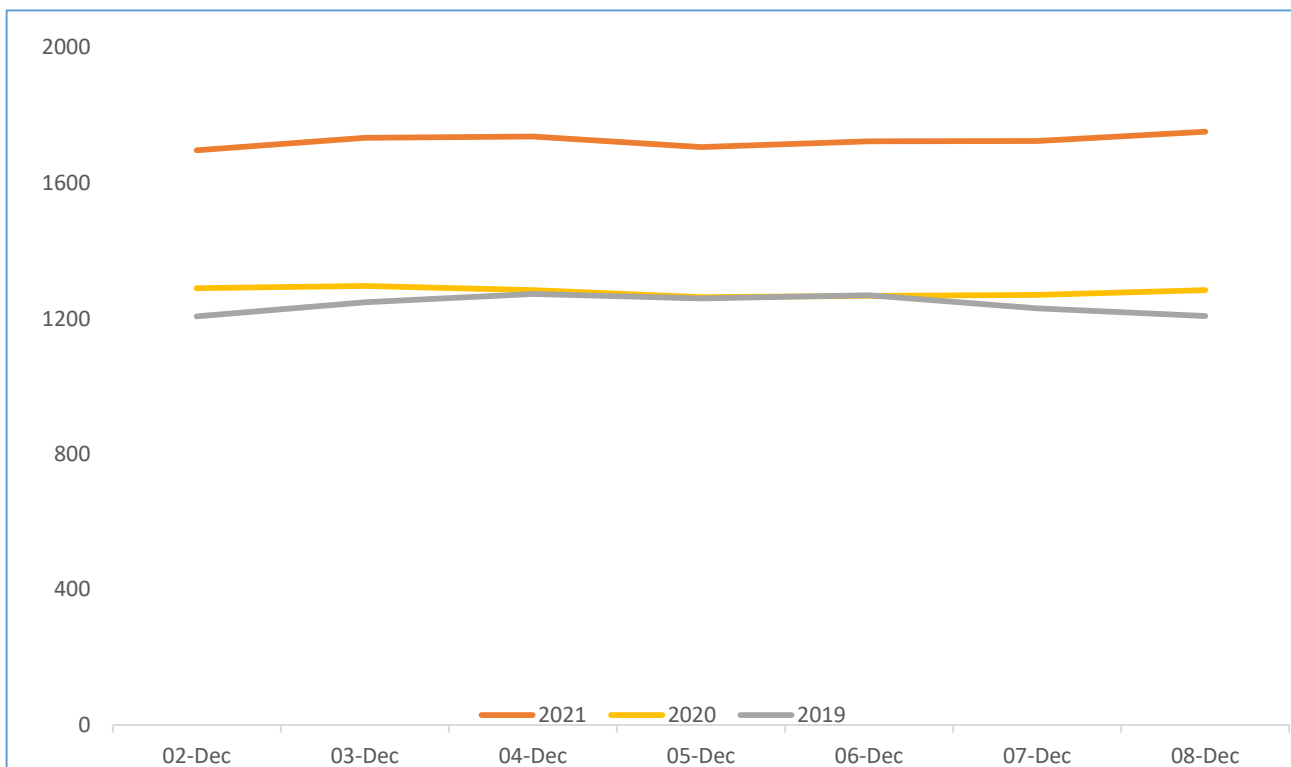

ABSENCE

Police Scotland Absences (2nd – 8th December 2021)

8th December 2021	No.	Change from same day previous week	Change from same day previous week (%)
COVID-19	502	+101	+25.2%
Total Absences	1696	+56	+3.3%

Active Covid-19 Absence Reason

Precautionary Isolation	57
Symptoms	107
Tracing	20
Tracing – NHS Protect App	12
Acute COVID	238
Post COVID Syndrome	42
Ongoing Symptomatic	26

Weekly Absence Levels Line Graph – Comparison of this year to previous two years.

Absence levels have increased this week and continue to trend above the previous two years.

Date	02-Dec	03-Dec	04-Dec	05-Dec	06-Dec	07-Dec	08-Dec
2021	1697	1734	1737	1706	1723	1724	1752
2020	1290	1296	1284	1263	1267	1270	1284
2019	1206	1248	1273	1259	1269	1230	1207