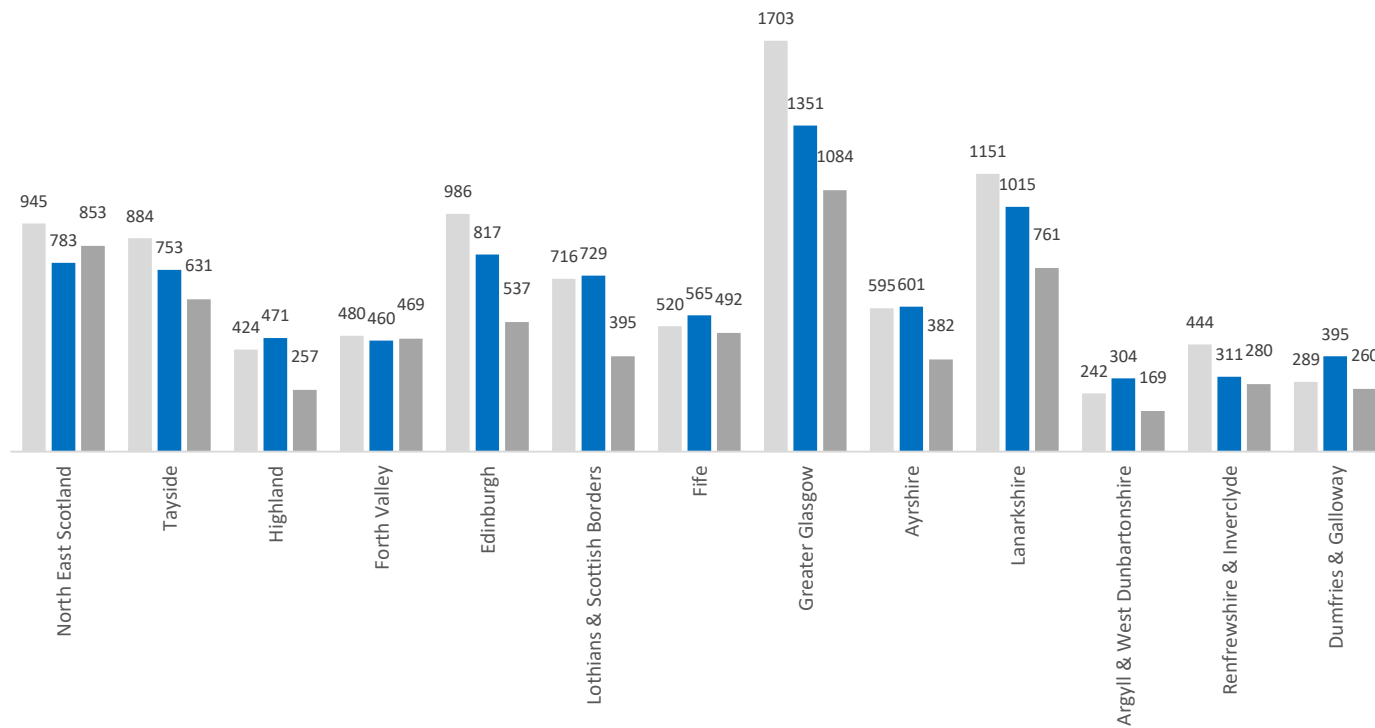

# Weekly Crime Demand (29<sup>th</sup> – 8<sup>th</sup> December 2021)

### Weekly Crime by Group

2019/20 2020/21 2021/22

### Weekly Crime by Division

2019/20 2020/21 2021/22

Crime Group	1	2	3	4	5	6	7	Total
2019/20	161	239	2118	850	1248	2342	2421	<b>9379</b>
2020/21	167	239	1711	804	1195	2147	2292	<b>8555</b>
2021/22	156	252	1590	655	743	1787	1387	<b>6570</b>