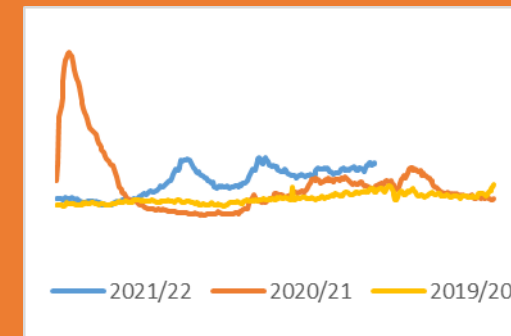

Absence

Absence levels have increased this week, and continue to trend above the same periods in 2020 & 2019.

Absences remain significantly below the peak in April 2020.