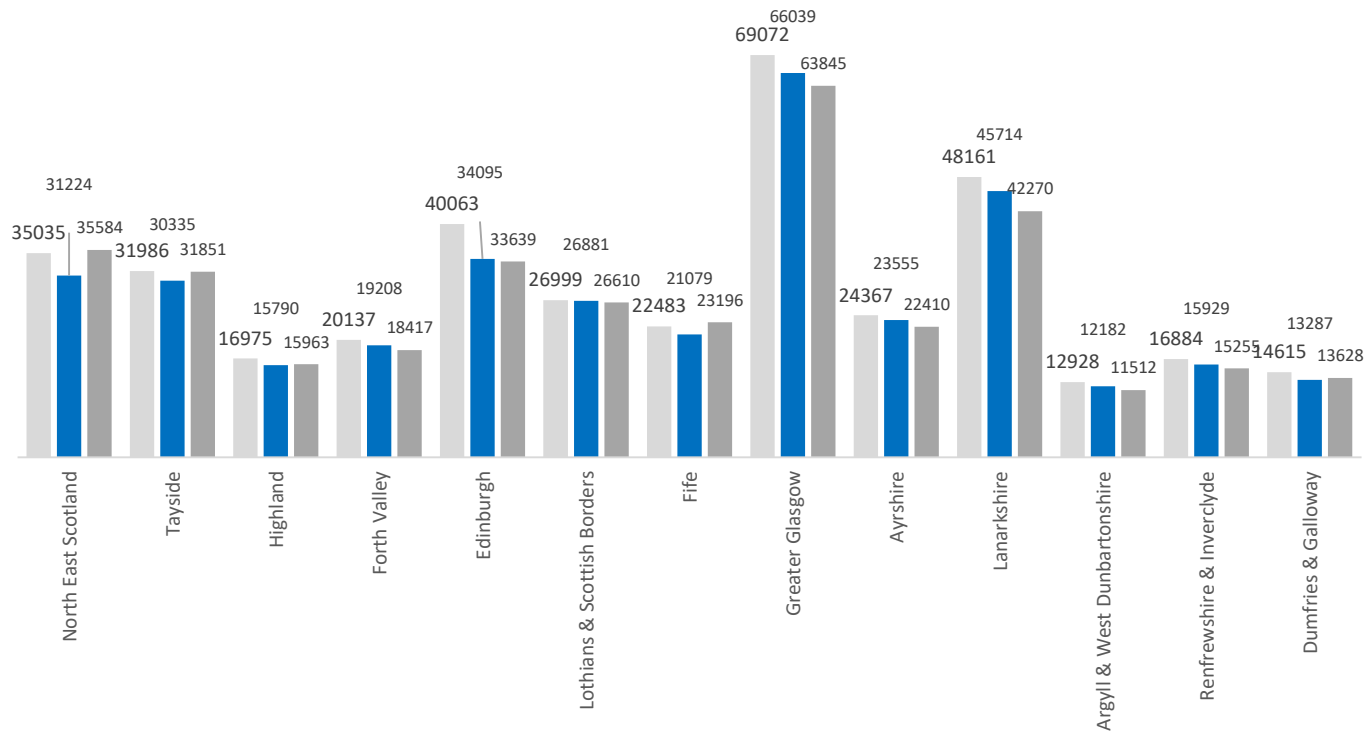

### Total Crime by Group

2019/20 2020/21 2021/22

Crime Group	1	2	3	4	5	6	7	Total
2019/20	7136	10352	83997	36482	49705	99309	92724	<b>379705</b>
2020/21	6739	9910	68510	32758	53417	97040	86944	<b>355318</b>
2021/22	7647	11415	69526	33585	47763	97123	87121	<b>354180</b>

### Total Crime by Division

2019/20 2020/21 2021/22

All crime groups (with the exception of 5) show an increase in volume when compared to the same period last year. Crime groups 3, 4, 5, 6 and 7 show a decrease in volume compared to 2019/20 whilst crime groups 1, 2 show an increase.