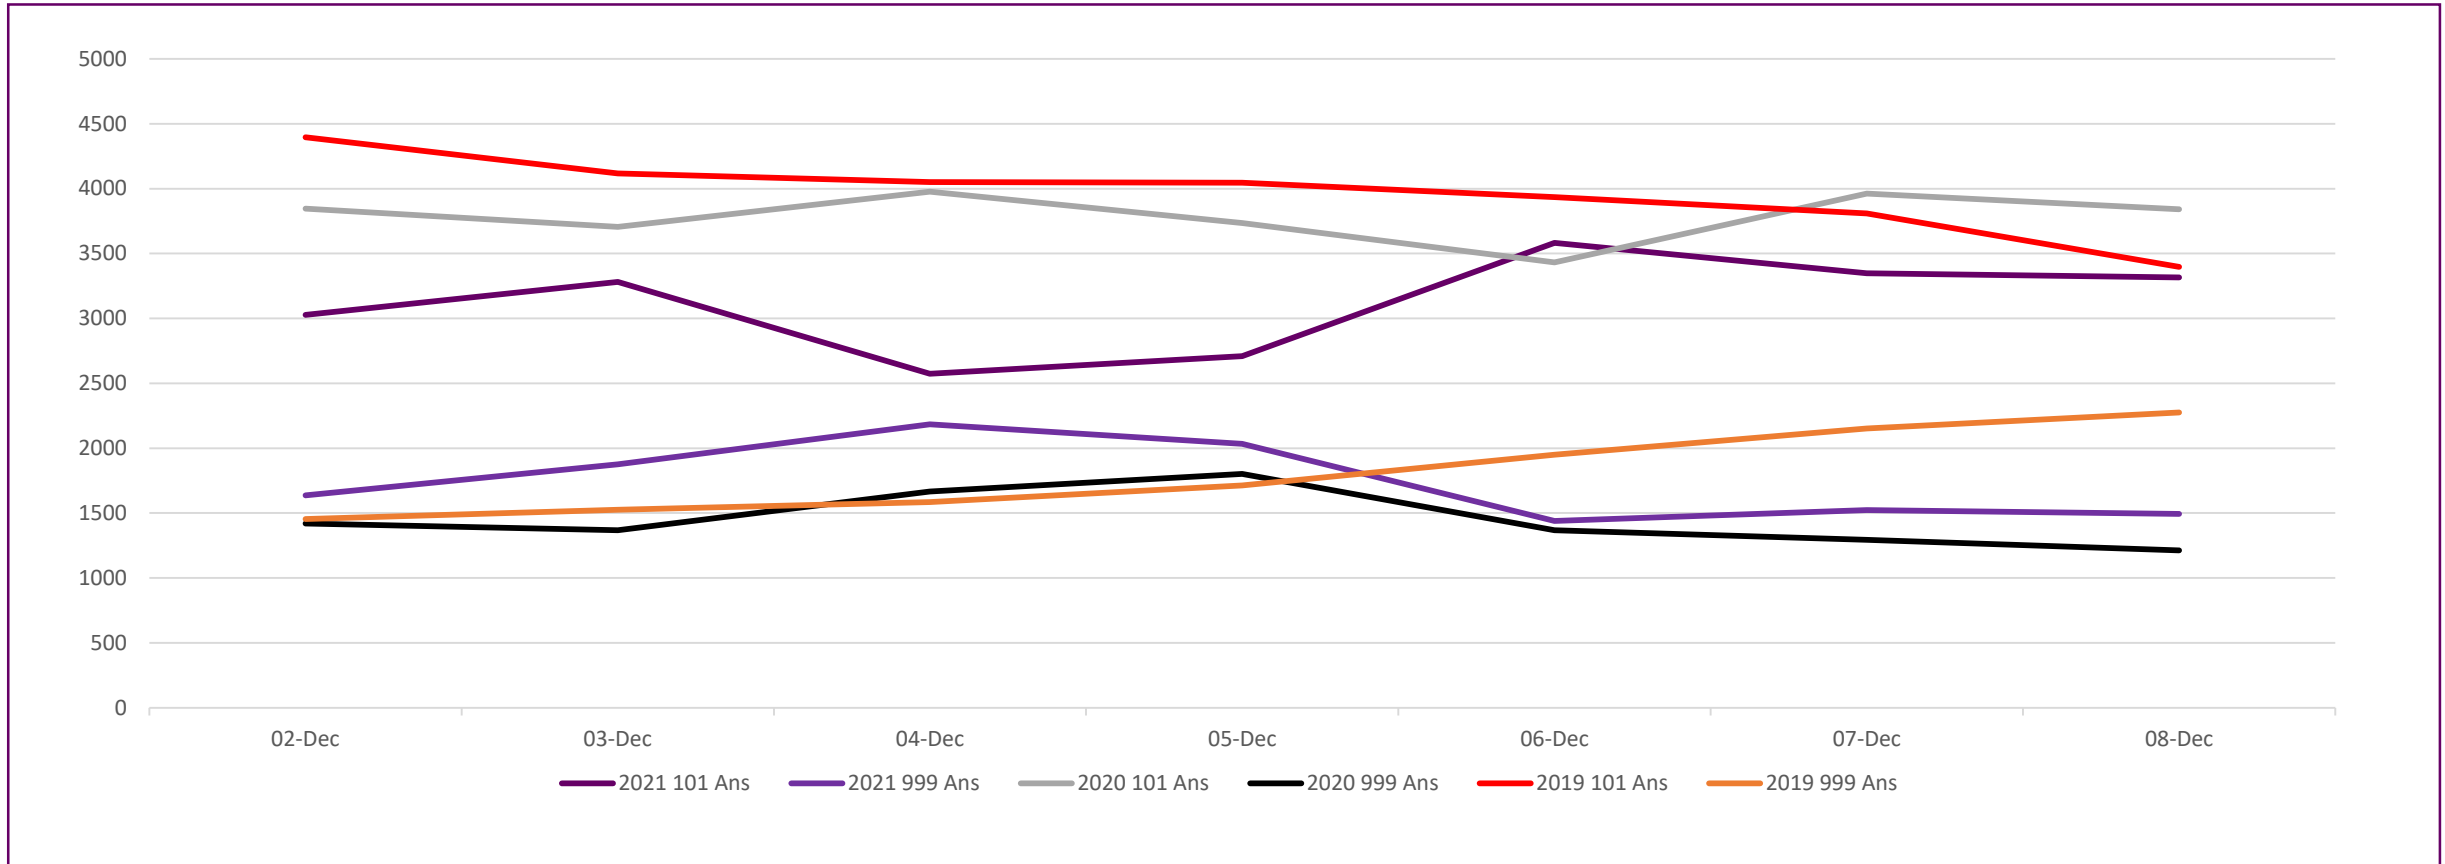

Weekly Service Centre Demand (25th – 1st December 2021)

	02-Dec	03-Dec	04-Dec	05-Dec	06-Dec	07-Dec	08-Dec	Total
2021 101 Ans	3027	3281	2574	2709	3581	3347	3315	21834
2021 999 Ans	1638	1875	2184	2033	1439	1523	1495	12187
2020 101 Ans	3847	3705	3977	3735	3432	3962	3840	26498
2020 999 Ans	1421	1369	1666	1801	1367	1293	1212	10129
2019 101 Ans	4395	4117	4051	4046	3935	3808	3396	27748
2019 999 Ans	1454	1526	1586	1714	1949	2151	2276	12656