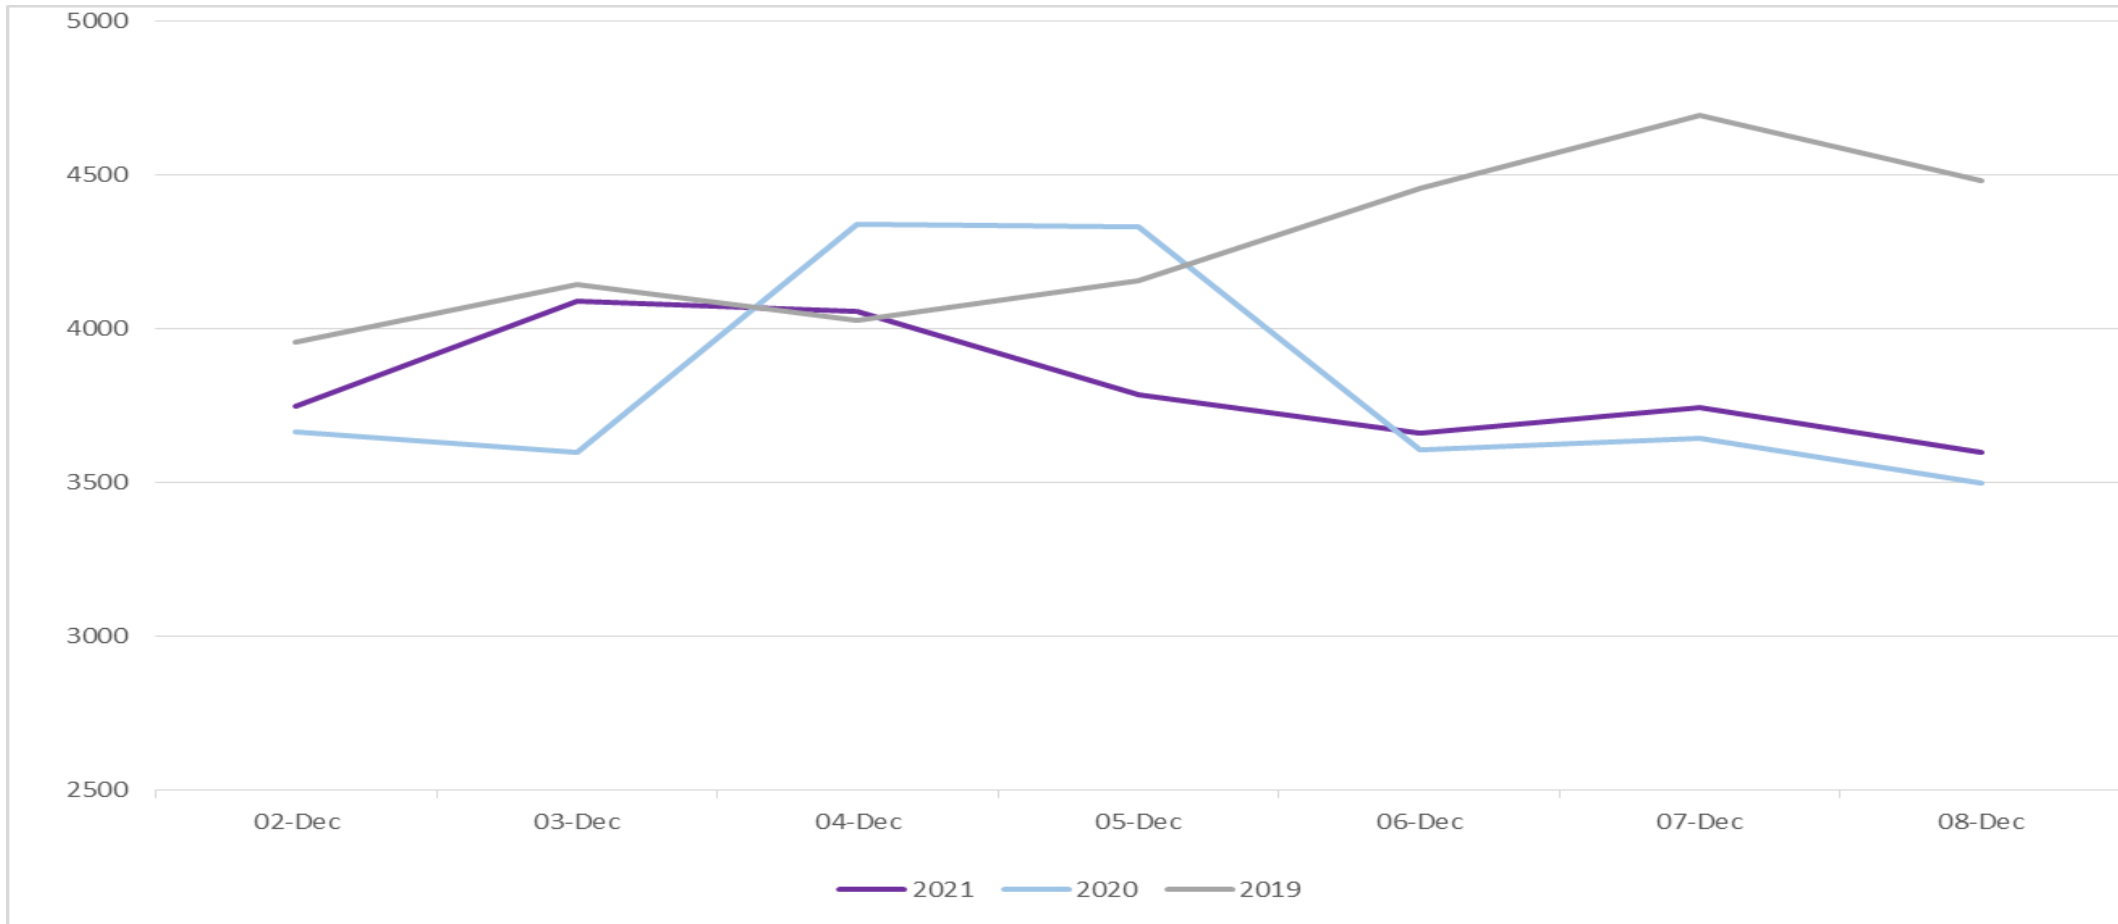

Weekly Incident Demand (2nd – 8th December 2021)

	02-Dec	03-Dec	04-Dec	05-Dec	06-Dec	07-Dec	08-Dec	Total
2021	3748	4089	4055	3784	3661	3742	3599	26678
2020	3666	3597	4341	4331	3606	3644	3498	26683
2019	3958	4144	4025	4157	4458	4692	4480	29914

No figures should be considered as Official Police Statistics. These may not yet have been verified or validated.