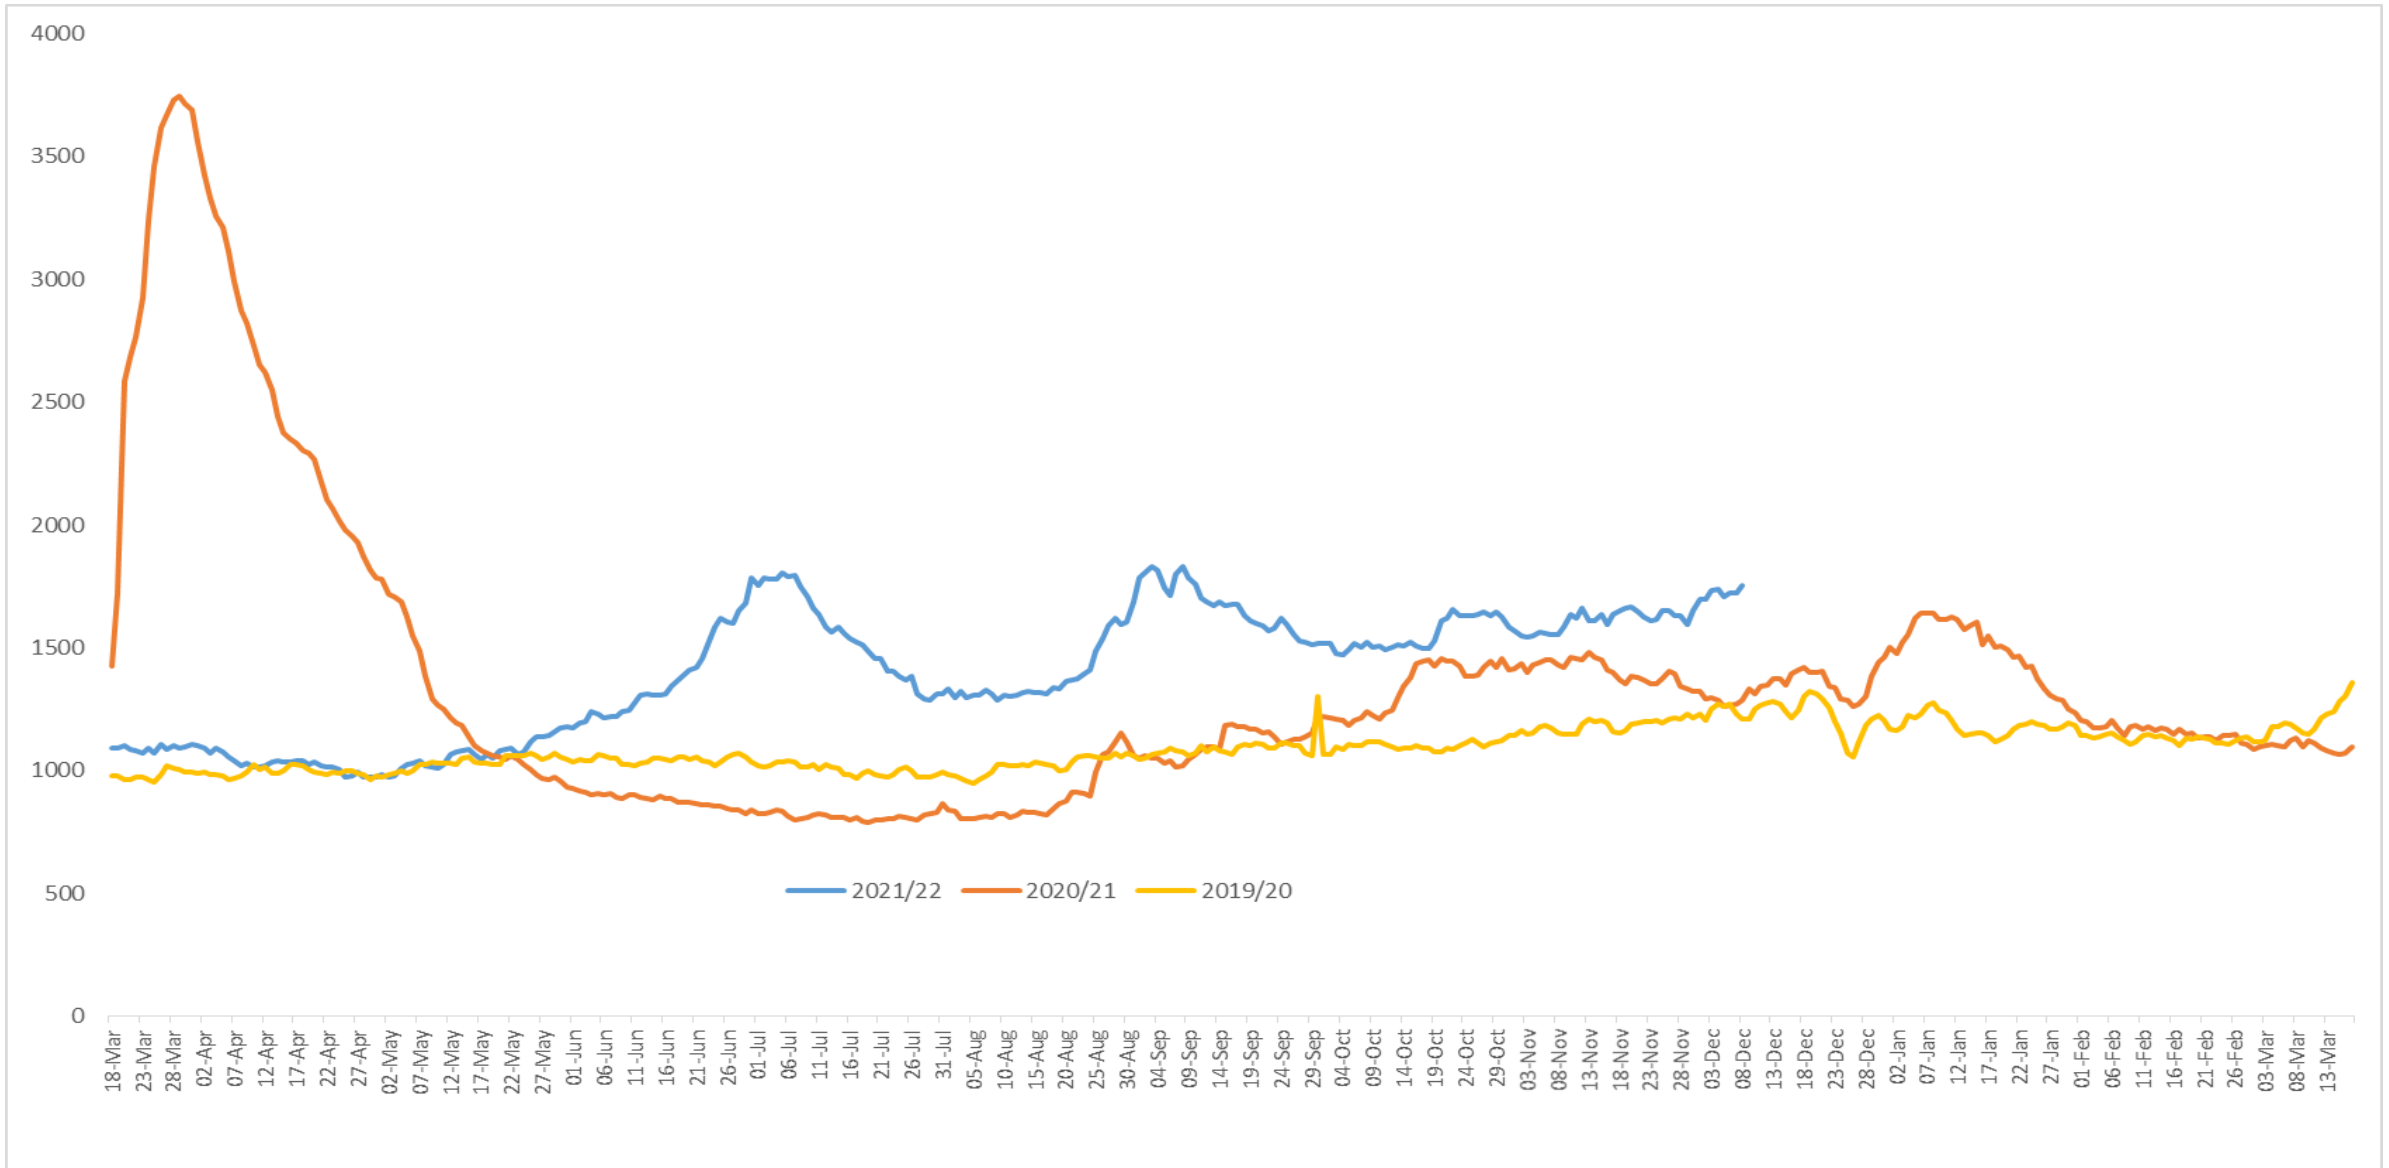

Total Absence (18th March 2020 – 8th December 2021)

Total Absence Levels Line Graph – Comparison of this year to previous two years.