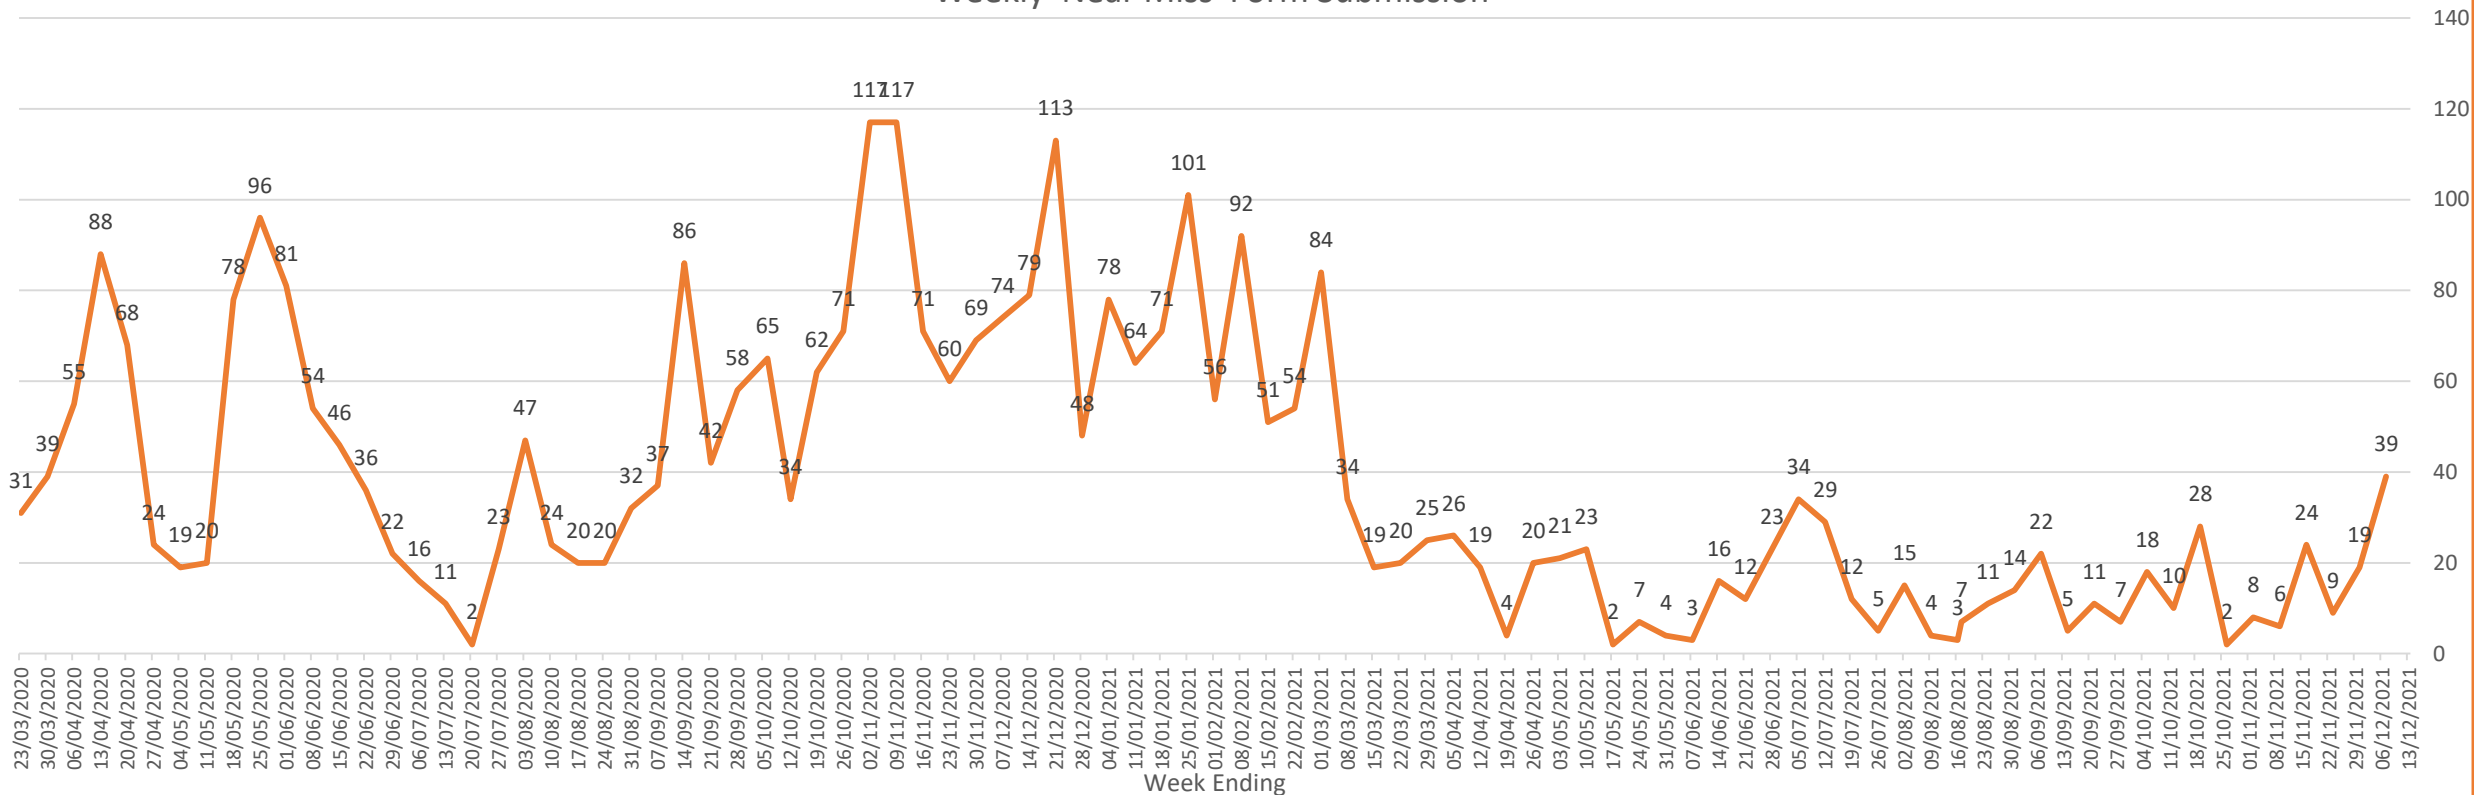

Near Miss and Testing Data (w/e 23rd March 2020 – 13th December 2021)

Weekly 'Near Miss' Form Submission

'Near miss' forms in the context of the pandemic situation may be submitted for a variety of reasons. i.e. when officers are potentially exposed to: COVID-19 whilst not wearing PPE, where PPE malfunctions, or in any other instance an officer feels a risk to themselves in a specific occurrence relating to COVID-19.

This can occur due to the reactive nature of policing, as well as being influenced by training levels and supply of PPE. This number of 'Near Miss' weekly submissions are up this week.

The amount of forms submitted continues to be attributable to the process for requesting an asymptomatic COVID-19 screening test due to an occupational risk, requiring the submission of a 'near miss' form. Many of the reports would not have been submitted without this requirement. The number of incidents where a lack of PPE is identified has not risen.