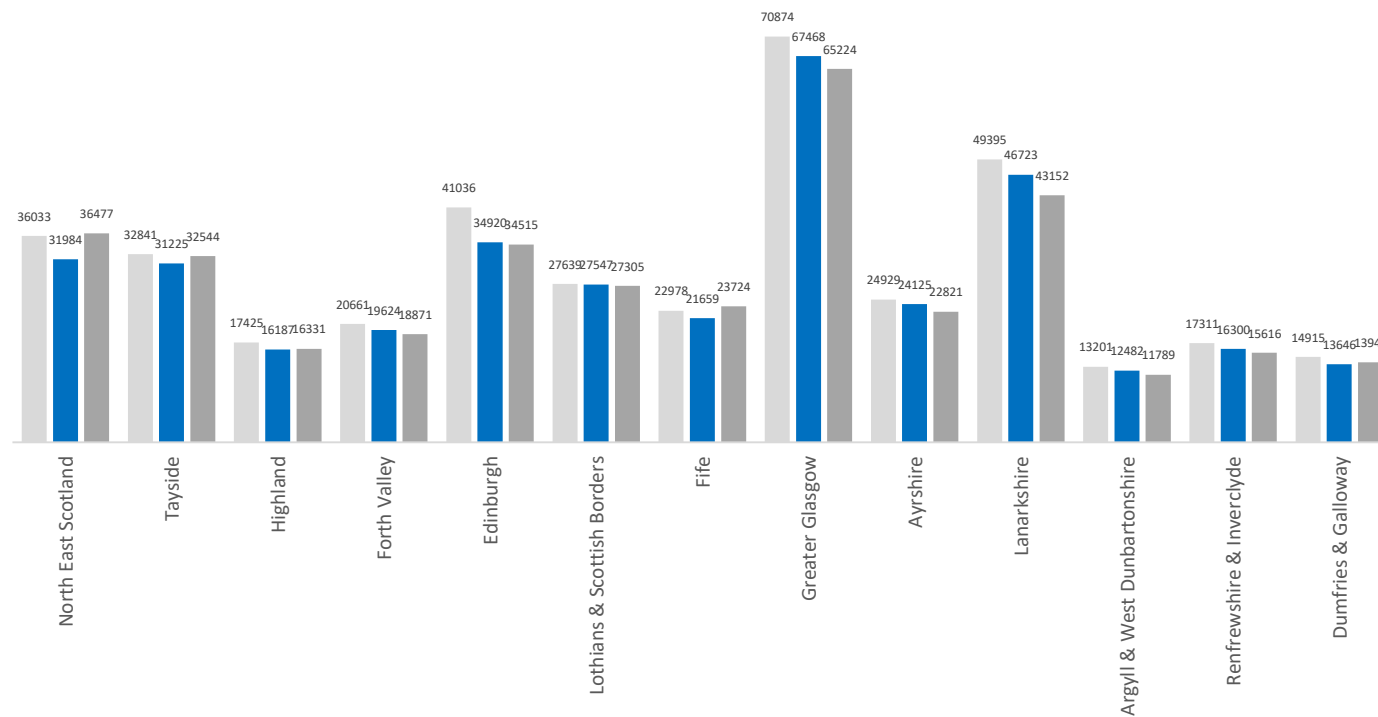

Cumulative Crime Demand (11th March 2019 to 12th December 2021)

Total Crime by Group

■ 2019/20 ■ 2020/21 ■ 2021/22

Total Crime by Division

■ 2019/20 ■ 2020/21 ■ 2021/22

Crime Group	1	2	3	4	5	6	7	Total
2019/20	7314	10587	86178	37385	50920	101787	95067	389238
2020/21	6910	10165	70285	33573	54620	99151	89186	363890
2021/22	7774	11708	71393	34249	48701	99340	89148	362313

More information regarding Crime Groups can be found [via this link](#)

All crime groups (with the exception of 5 and 7) show an increase in volume when compared to the same period last year. Crime groups 3, 4, 5, 6 and 7 show a decrease in volume compared to 2019/20 whilst crime groups 1, 2 show an increase.