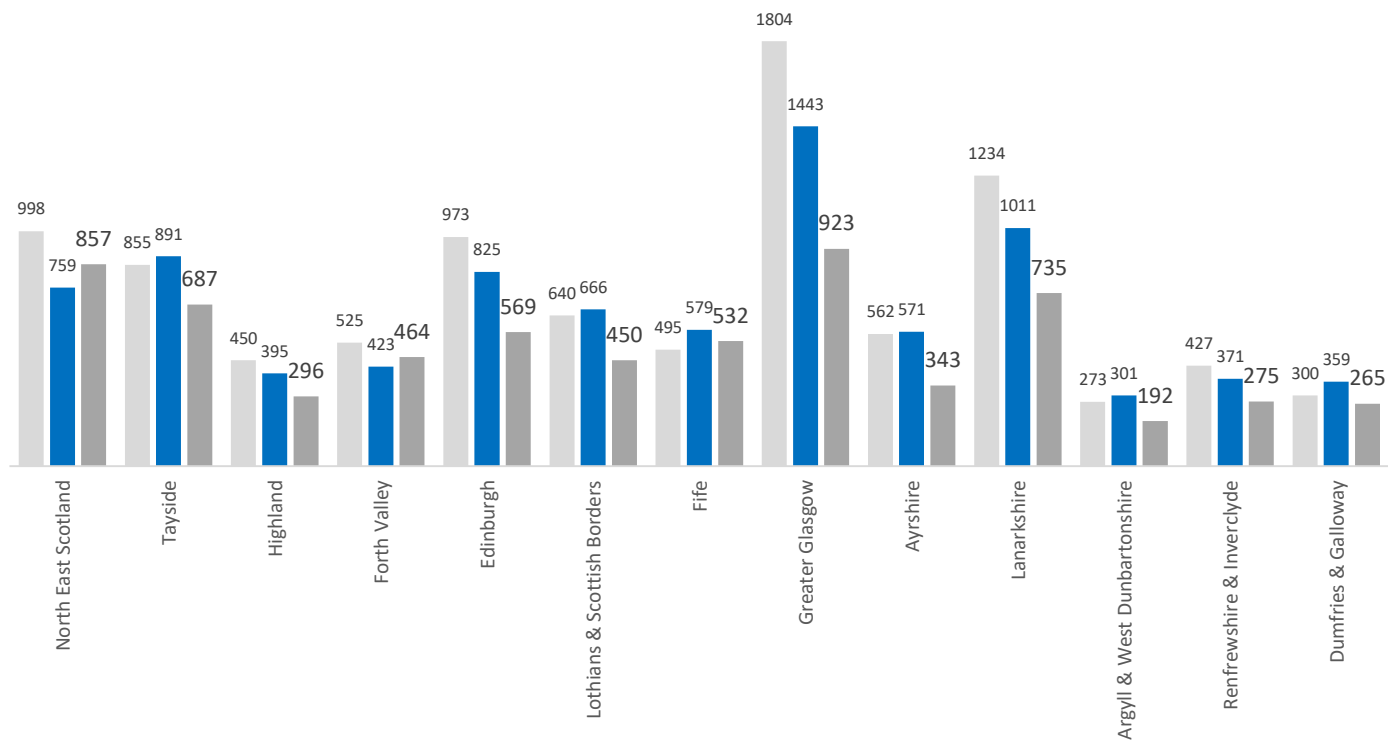

No figures should be considered as Official Police Statistics. These may not yet have been verified or validated.

OFFICIAL

Weekly Incident Demand (9th to 15th December 2021)

	09-Dec	10-Dec	11-Dec	12-Dec	13-Dec	14-Dec	15-Dec	Total
2021	3646	3858	4108	3830	3776	3659	3650	26527
2020	3604	3567	4104	4677	3508	3731	3647	26838
2019	4349	4056	3980	4068	4285	4329	3957	29024

Weekly Crime Demand (6th to 12th December 2021)

Weekly Crime by Group

■ 2019/20 ■ 2020/21 ■ 2021/22

Crime Group	1	2	3	4	5	6	7	Total
2019/20	178	235	2180	903	1219	2478	2343	9536
2020/21	171	255	1788	815	1207	2108	2250	8594
2021/22	121	281	1685	570	683	1776	1472	6588

More information regarding Crime Groups can be found [via this link](#)

Weekly Crime by Division

■ 2019/20 ■ 2020/21 ■ 2021/22

All Crime Groups (with the exception of group 2) show decrease in volume when compared against the same period last year. All Crime Groups (with the exception of group 2) show a decrease in volume when compared to the same period 2019/20.

Cumulative Crime Demand (11th March 2019 to 12th December 2021)

Total Crime by Group

■ 2019/20 ■ 2020/21 ■ 2021/22

Total Crime by Division

■ 2019/20 ■ 2020/21 ■ 2021/22

Crime Group	1	2	3	4	5	6	7	Total
2019/20	7314	10587	86178	37385	50920	101787	95067	389238
2020/21	6910	10165	70285	33573	54620	99151	89186	363890
2021/22	7774	11708	71393	34249	48701	99340	89148	362313