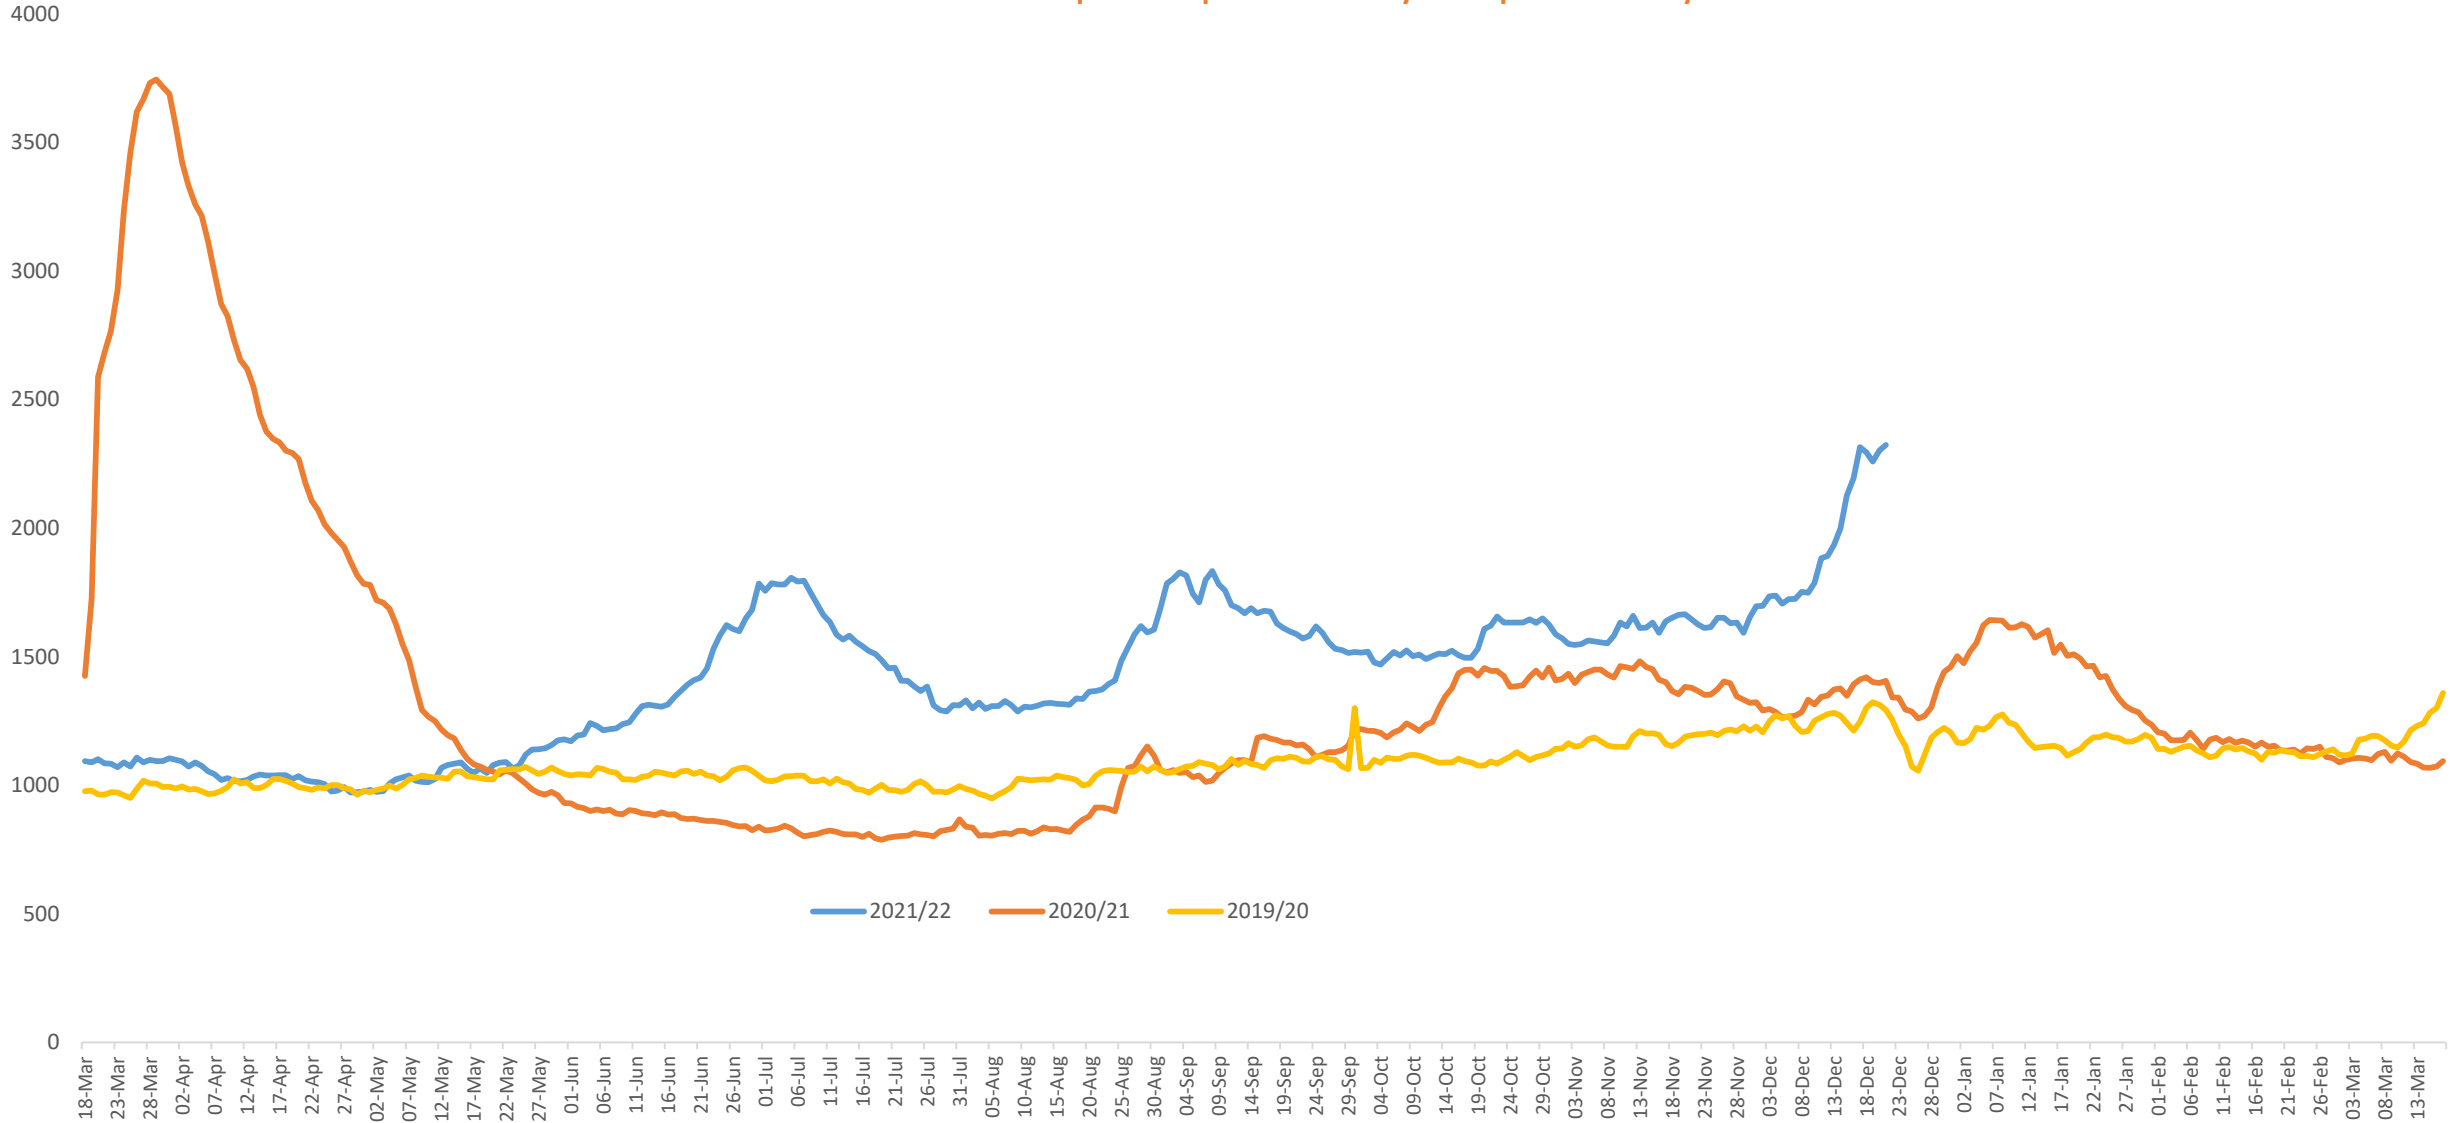

Total Absence (18th March 2020 – 15th December 2021)

Total Absence Levels Line Graph – Comparison of this year to previous two years.