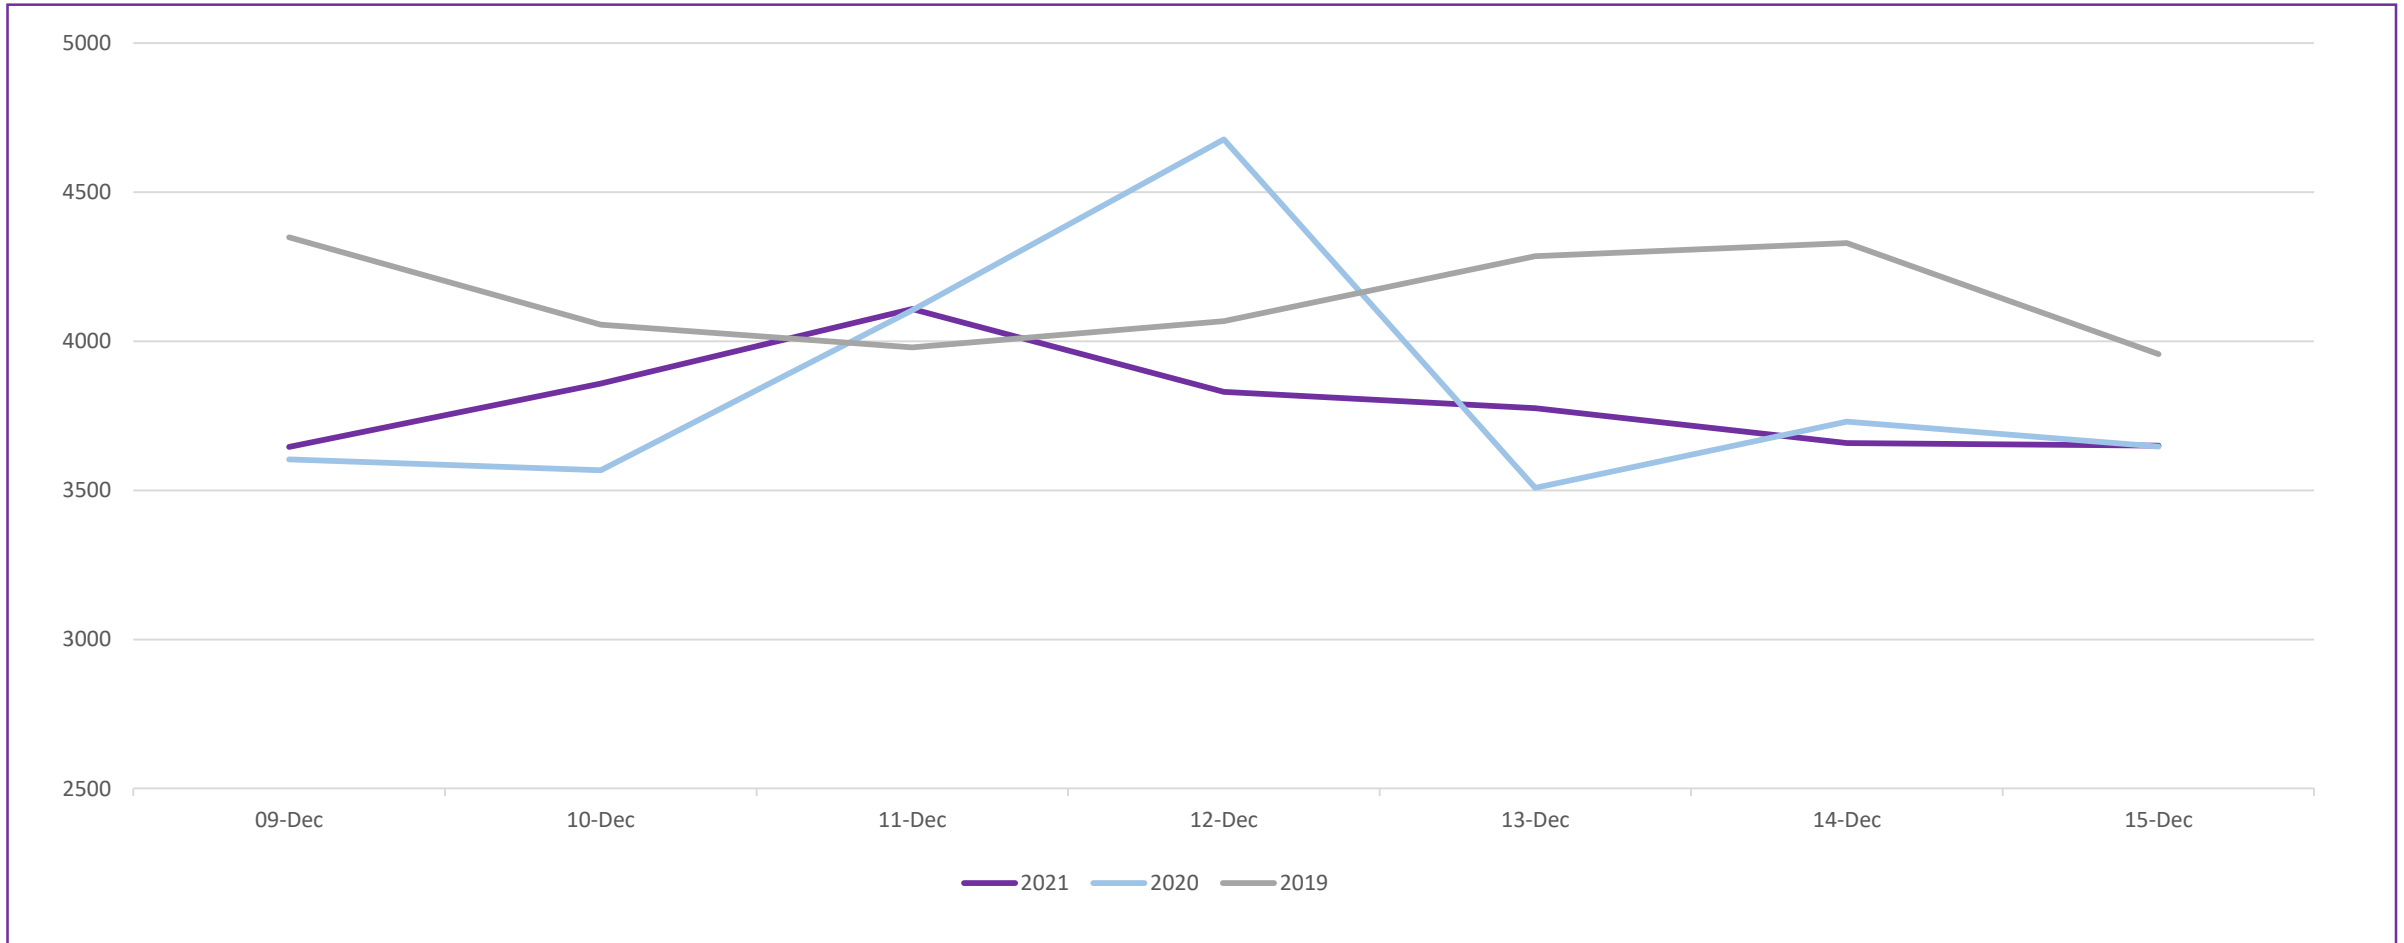

Crime Group Breakdown Change from previous year				
Group 1	Group 2	Group 3	Group 4	Group 5
13%	15%	2%	2%	-11%

Incident Demand

Incident volume throughout the last week was 1% lower than the same time last year and 9% lower when compared to the same period in 2019.

Absence

Absence levels have increased this week and continue to trend above the same periods in 2020 & 2019.

Absences remain significantly below the peak in April 2020.

Weekly Service Centre Demand (9th to 15th December 2021)

	09-Dec	10-Dec	11-Dec	12-Dec	13-Dec	14-Dec	15-Dec	Total
2021 101 Ans	3141	2756	3035	3100	3612	3132	3022	21798
2021 999 Ans	1540	1964	2011	1751	1549	1563	1712	12090
2020 101 Ans	2853	3462	3400	4260	3356	3835	3630	24796
2020 999 Ans	1255	1412	1802	1718	1396	1399	1376	10358
2019 101 Ans	4012	3738	3807	3596	3503	3405	3223	25284
2019 999 Ans	1786	1728	1581	1748	1966	2087	1913	12809

No figures should be considered as Official Police Statistics. These may not yet have been verified or validated.

OFFICIAL

Weekly Incident Demand (9th to 15th December 2021)

	09-Dec	10-Dec	11-Dec	12-Dec	13-Dec	14-Dec	15-Dec	Total
2021	3646	3858	4108	3830	3776	3659	3650	26527
2020	3604	3567	4104	4677	3508	3731	3647	26838
2019	4349	4056	3980	4068	4285	4329	3957	29024