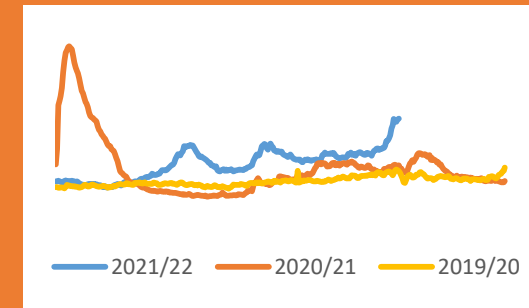

Crime Volume (11 March – Present compared to Previous Year)

Crime has continued to trend at levels higher than the seasonal average, and total crime volume this year is at similar levels (0% change) to last year.

Crime Group Breakdown Change from previous year				
Group 1	Group 2	Group 3	Group 4	Group 5
13%	15%	2%	2%	-11%

Incident Demand

Incident volume throughout the last week was 1% lower than the same time last year and 9% lower when compared to the same period in 2019.

Absence

Absence levels have increased this week and continue to trend above the same periods in 2020 & 2019.

Absences remain significantly below the peak in April 2020.

Weekly Service Centre Demand (9th to 15th December 2021)