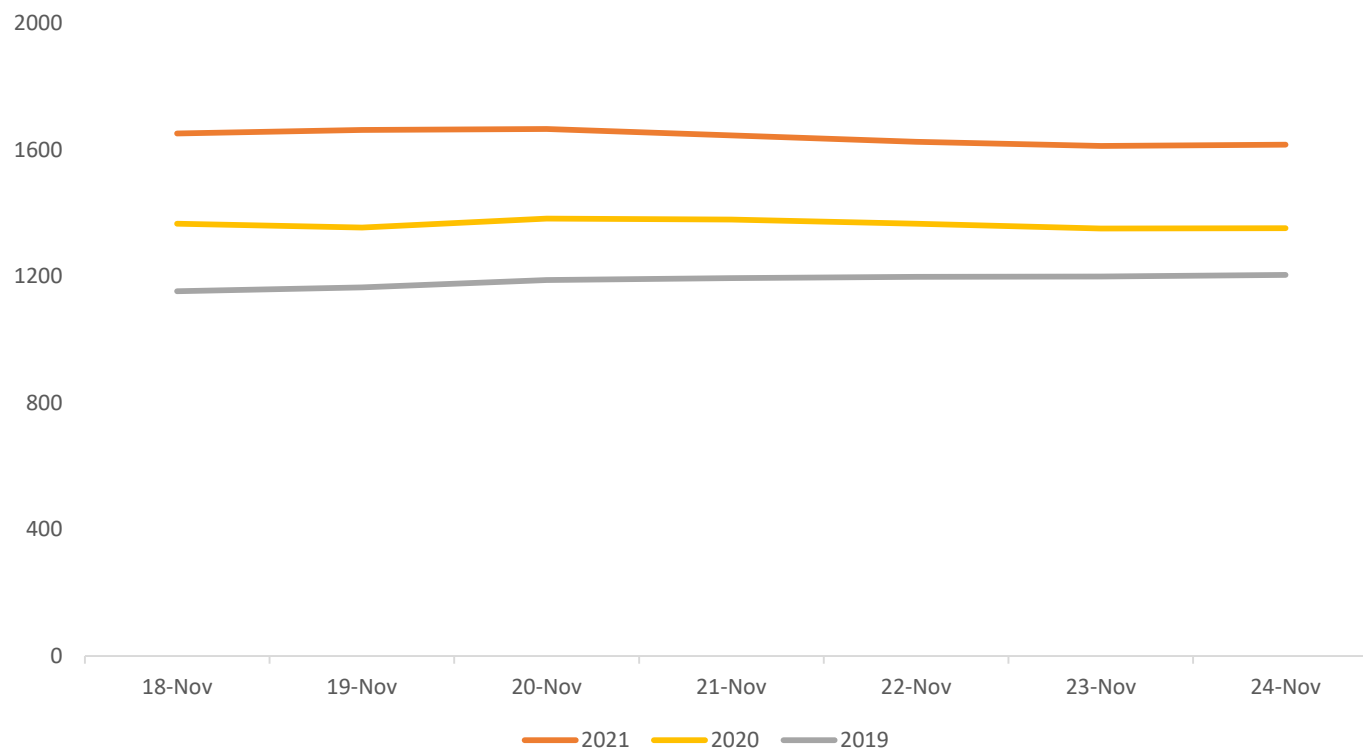

More information regarding Crime Groups can be found [via this link](#)

All crime groups (with the exception of 5 and 7) show an increase in volume when compared to the same period last year. Crime groups 3, 4, 5, 6 and 7 show a decrease in volume compared to 2019/20 whilst crime groups 1, 2 show an increase.

Forth Valley, Edinburgh, Lothian & Scottish Borders, Greater Glasgow, Ayrshire, Lanarkshire, Argyll & West Dunbartonshire and Renfrewshire & Inverclyde have noted a cumulative decrease in crime volumes when compared to the same period last year, the remaining Divisions have noted an increase. All divisions (with the exception of North East Scotland and Fife) have seen a cumulative decrease in volume when compared to the same period 2019/2020.

ABSENCE

Police Scotland Absences (9th to 15th December 2021)

15 December 2021	No.	Change from same day previous week	Change from same day previous week (%)
COVID-19	887	393 (+494)	+126%
Total Absences	2126	1642 (+484)	+29%

Active Covid-19 Absence Reason

Precautionary Isolation	183
Symptoms	130
Tracing	76
Tracing – NHS Protect App	36
Acute COVID	389
Post COVID Syndrome	45
Ongoing Symptomatic	28

Weekly Absence Levels Line Graph – Comparison of this year to previous two years.