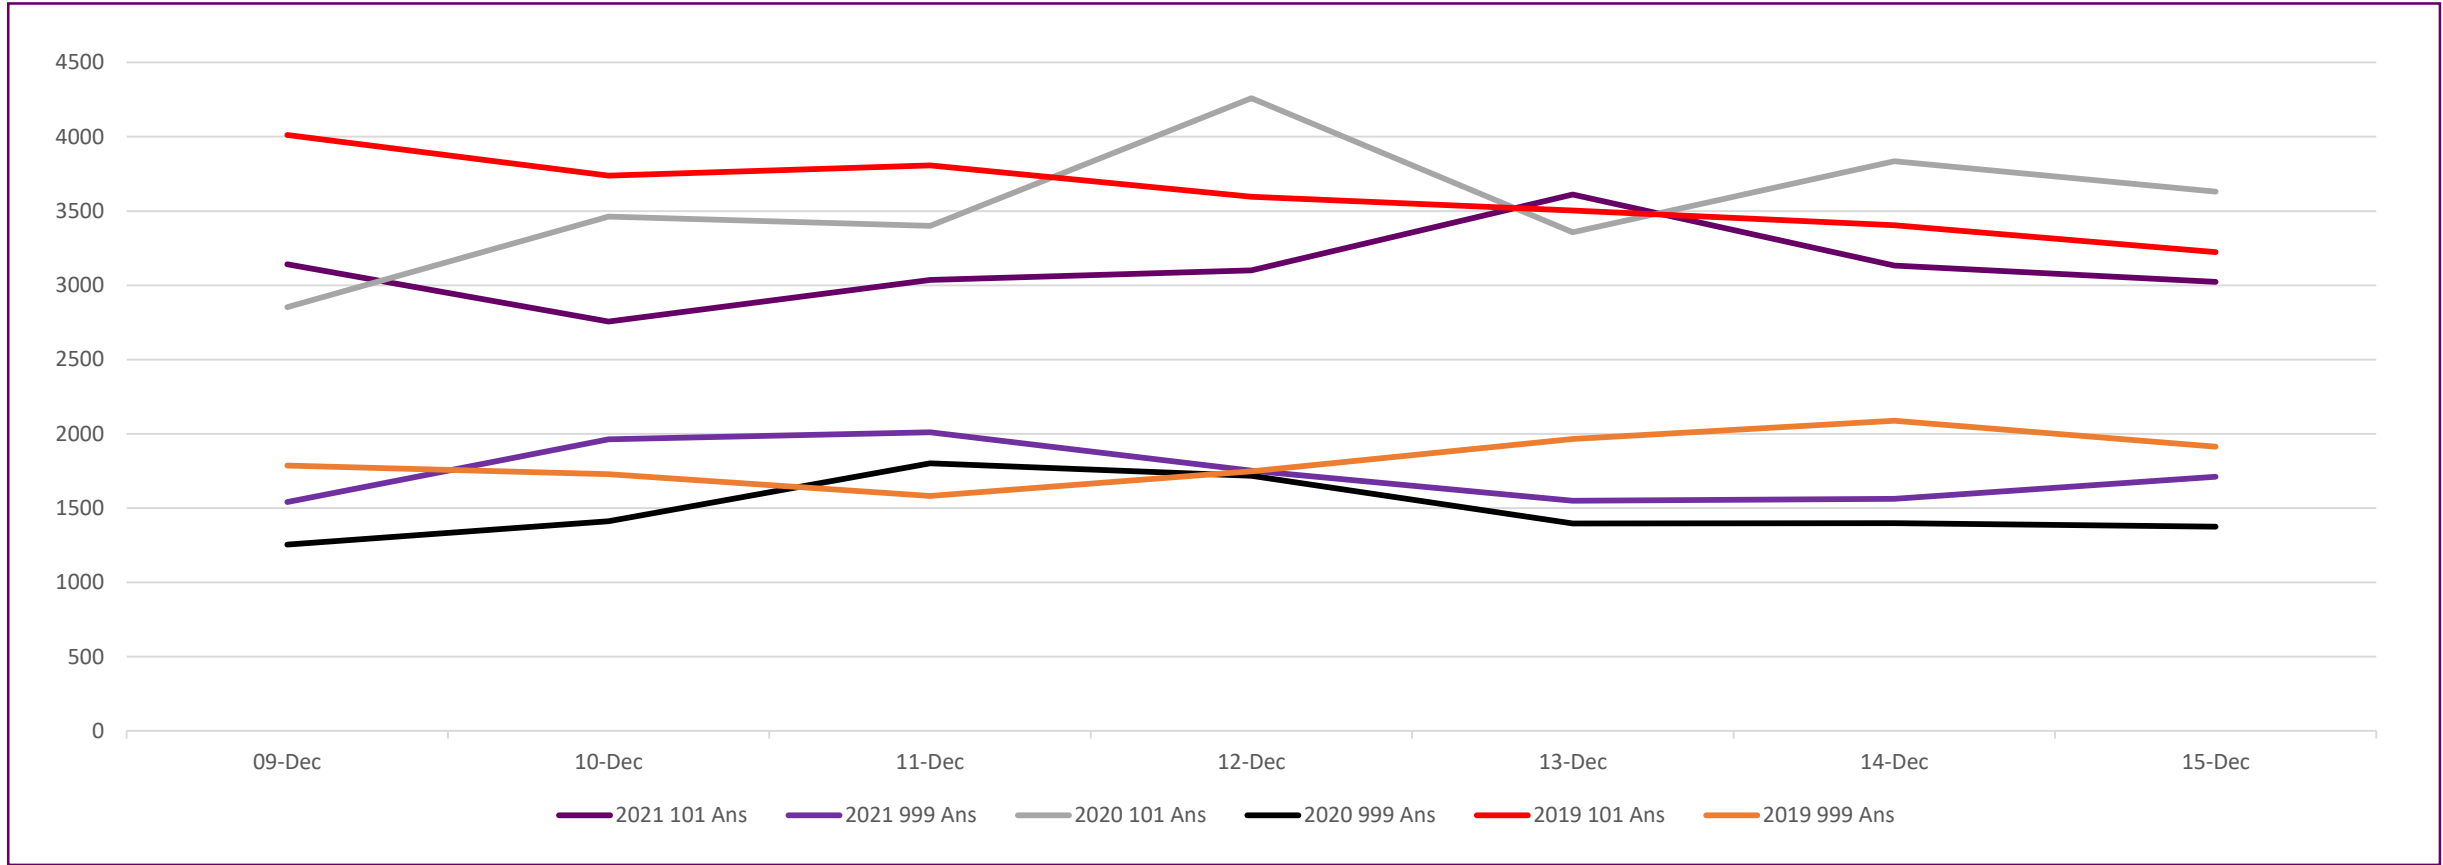

Crime Group Breakdown Change from previous year				
Group 1	Group 2	Group 3	Group 4	Group 5
13%	15%	2%	2%	-11%

Incident Demand

Incident volume throughout the last week was 1% lower than the same time last year and 9% lower when compared to the same period in 2019.

Absence

Absence levels have increased this week and continue to trend above the same periods in 2020 & 2019.

Absences remain significantly below the peak in April 2020.

Weekly Service Centre Demand (9th to 15th December 2021)

	09-Dec	10-Dec	11-Dec	12-Dec	13-Dec	14-Dec	15-Dec	Total
2021 101 Ans	3141	2756	3035	3100	3612	3132	3022	21798
2021 999 Ans	1540	1964	2011	1751	1549	1563	1712	12090
2020 101 Ans	2853	3462	3400	4260	3356	3835	3630	24796
2020 999 Ans	1255	1412	1802	1718	1396	1399	1376	10358
2019 101 Ans	4012	3738	3807	3596	3503	3405	3223	25284
2019 999 Ans	1786	1728	1581	1748	1966	2087	1913	12809

No figures should be considered as Official Police Statistics. These may not yet have been verified or validated.

OFFICIAL

Weekly Incident Demand (9th to 15th December 2021)

	09-Dec	10-Dec	11-Dec	12-Dec	13-Dec	14-Dec	15-Dec	Total
2021	3646	3858	4108	3830	3776	3659	3650	26527
2020	3604	3567	4104	4677	3508	3731	3647	26838
2019	4349	4056	3980	4068	4285	4329	3957	29024