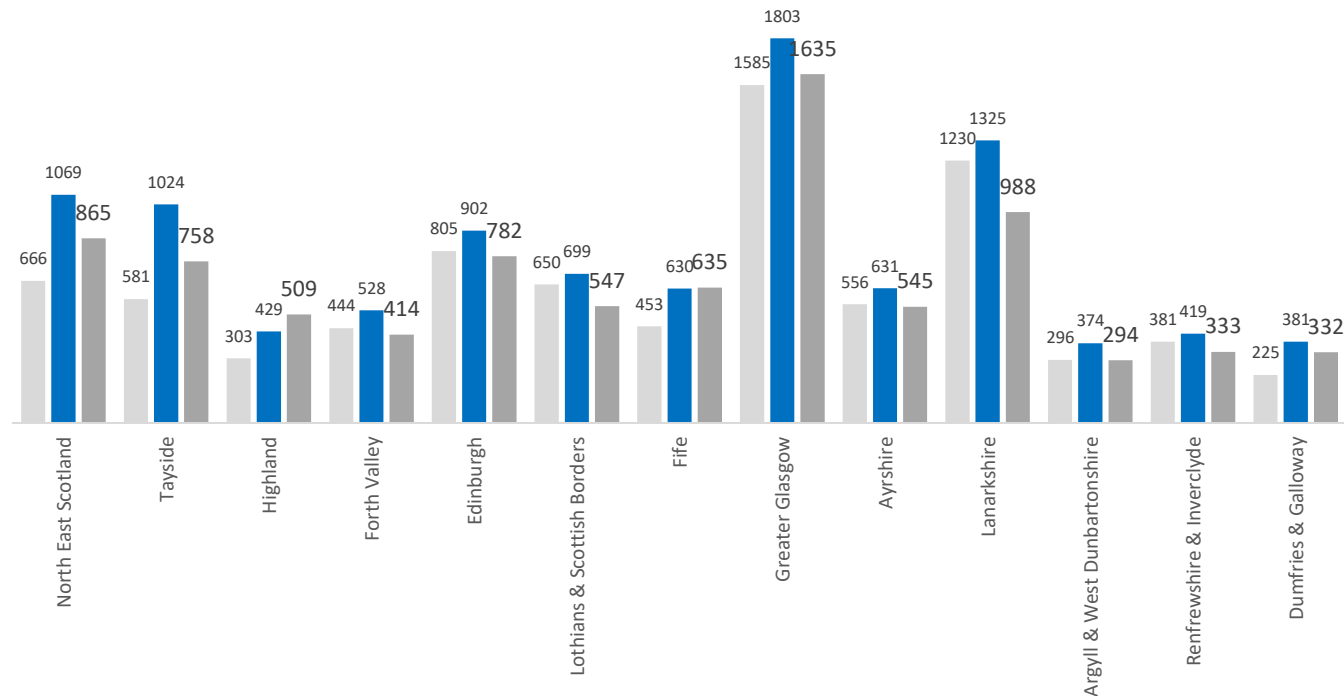

No figures should be considered as Official Police Statistics. These may not yet have been verified or validated.

OFFICIAL

Weekly Incident Demand (14th – 20th April 2022)

	14-Apr	15-Apr	16-Apr	17-Apr	18-Apr	19-Apr	20-Apr	Total
2022	4058	4184	4188	4103	4152	4180	4156	29021
2021	4315	4167	4804	5248	4008	4444	4047	31033
2020	4277	4462	4276	4444	4771	4296	4312	30838

Weekly Crime Demand (18th April – 24th April 2022)

Weekly Crime by Group

■ 2020/21 ■ 2021/22 ■ 2022/23

Weekly Crime by Division

■ 2020/21 ■ 2021/22 ■ 2022/23

Crime Group	1	2	3	4	5	6	7	Total
2020/21	166	200	1675	703	1283	2436	1712	8175
2021/22	179	310	1786	894	1457	2636	2952	10214
2022/23	195	228	2043	946	1122	2332	1771	8637

More information regarding Crime Groups can be found [via this link](#)

All Crime Groups (with the exception of group 1,3,4) show a decrease in volume when compared against the same period last year. All Crime Groups(with the exception of groups 5 and 6) show an increase in volume when compared to the same period 2020/21.

All crime groups (with the exception of Highlands and Fife) have noted a decrease in crime volumes this week when compared to the same period last year. All crime groups (with the exception of Forth Valley, Edinburgh, Lothian and Borders, Ayrshire, Lanarkshire, Argyll and West Dunbartonshire and Renfrewshire and Inverclyde) have noted an increase in crime volume when compared to the same period in 2020/21.