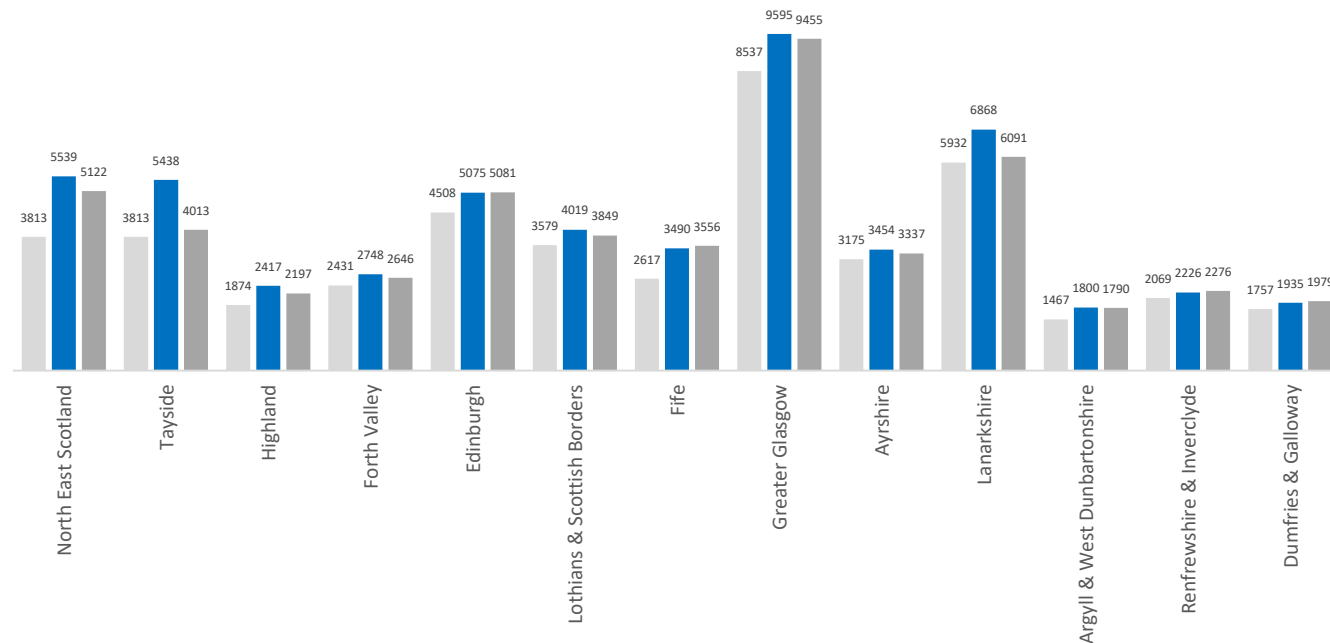

All crime groups (with the exception of Highlands and Fife) have noted a decrease in crime volumes this week when compared to the same period last year. All crime groups (with the exception of Forth Valley, Edinburgh, Lothian and Borders, Ayrshire, Lanarkshire, Argyll and West Dunbartonshire and Renfrewshire and Inverclyde) have noted an increase in crime volume when compared to the same period in 2020/21.

Cumulative Crime Demand (18th March 2020 – 24th April 2022)

Total Crime by Group

2020/21 2021/22 2022/23

Total Crime by Division

2020/21 2021/22 2022/23

Crime Group	1	2	3	4	5	6	7	Total
2020/21	1030	1420	11527	5527	7846	14948	11451	53749
2021/22	1246	2031	11627	6108	9401	16495	17909	64817
2022/23	1308	1780	13723	6190	8071	17064	13843	61979

More information regarding Crime Groups can be found [via this link](#)

All crime groups (with the exception of 2, 5 and 7) show a decrease in volume when compared to the same period last year. All Crime groups show an increase in volume compared to 2020/21.

All divisions (with the exception of North East, Tayside, Forth Valley, Lothian and Borders, Ayrshire and Lanarkshire) have noted a cumulative increase in crime volumes when compared to the same period last year. All divisions have seen a cumulative increase in volume when compared to the same period 2020/21.