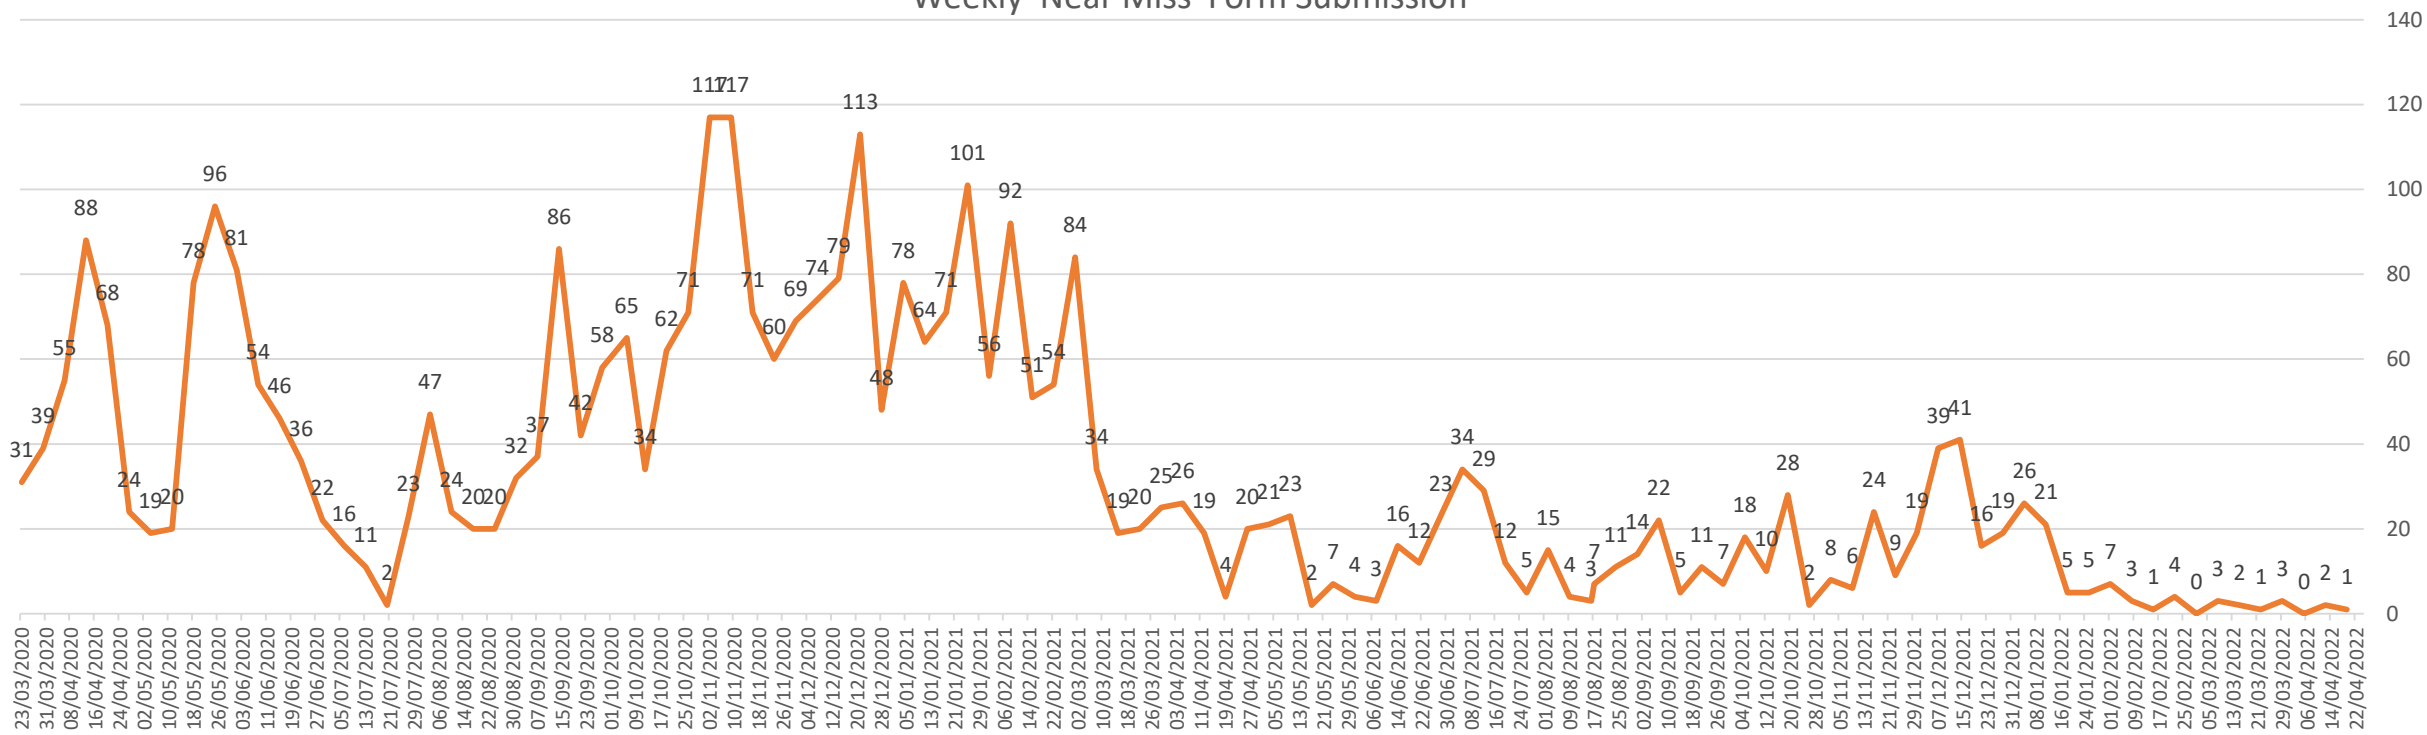

Absence levels have reduced this week. Absence levels continue to trend above the previous year but below 2020 levels.

Date	14-Apr	15-Apr	16-Apr	17-Apr	18-Apr	19-Apr	20-Apr
2022	1875	1846	1780	1756	1846	1769	1637
2021	1112	1113	1099	1084	1066	1150	1104
2020	2441	2381	2376	2334	2290	2274	2298

Total Absence (18th March 2020 – 20th April 2022)

Total Absence Levels Line Graph – Comparison of this year to previous two years.

Near Miss and Testing Data (w/e 29th March 2022 – 24th April 2022)

Weekly 'Near Miss' Form Submission