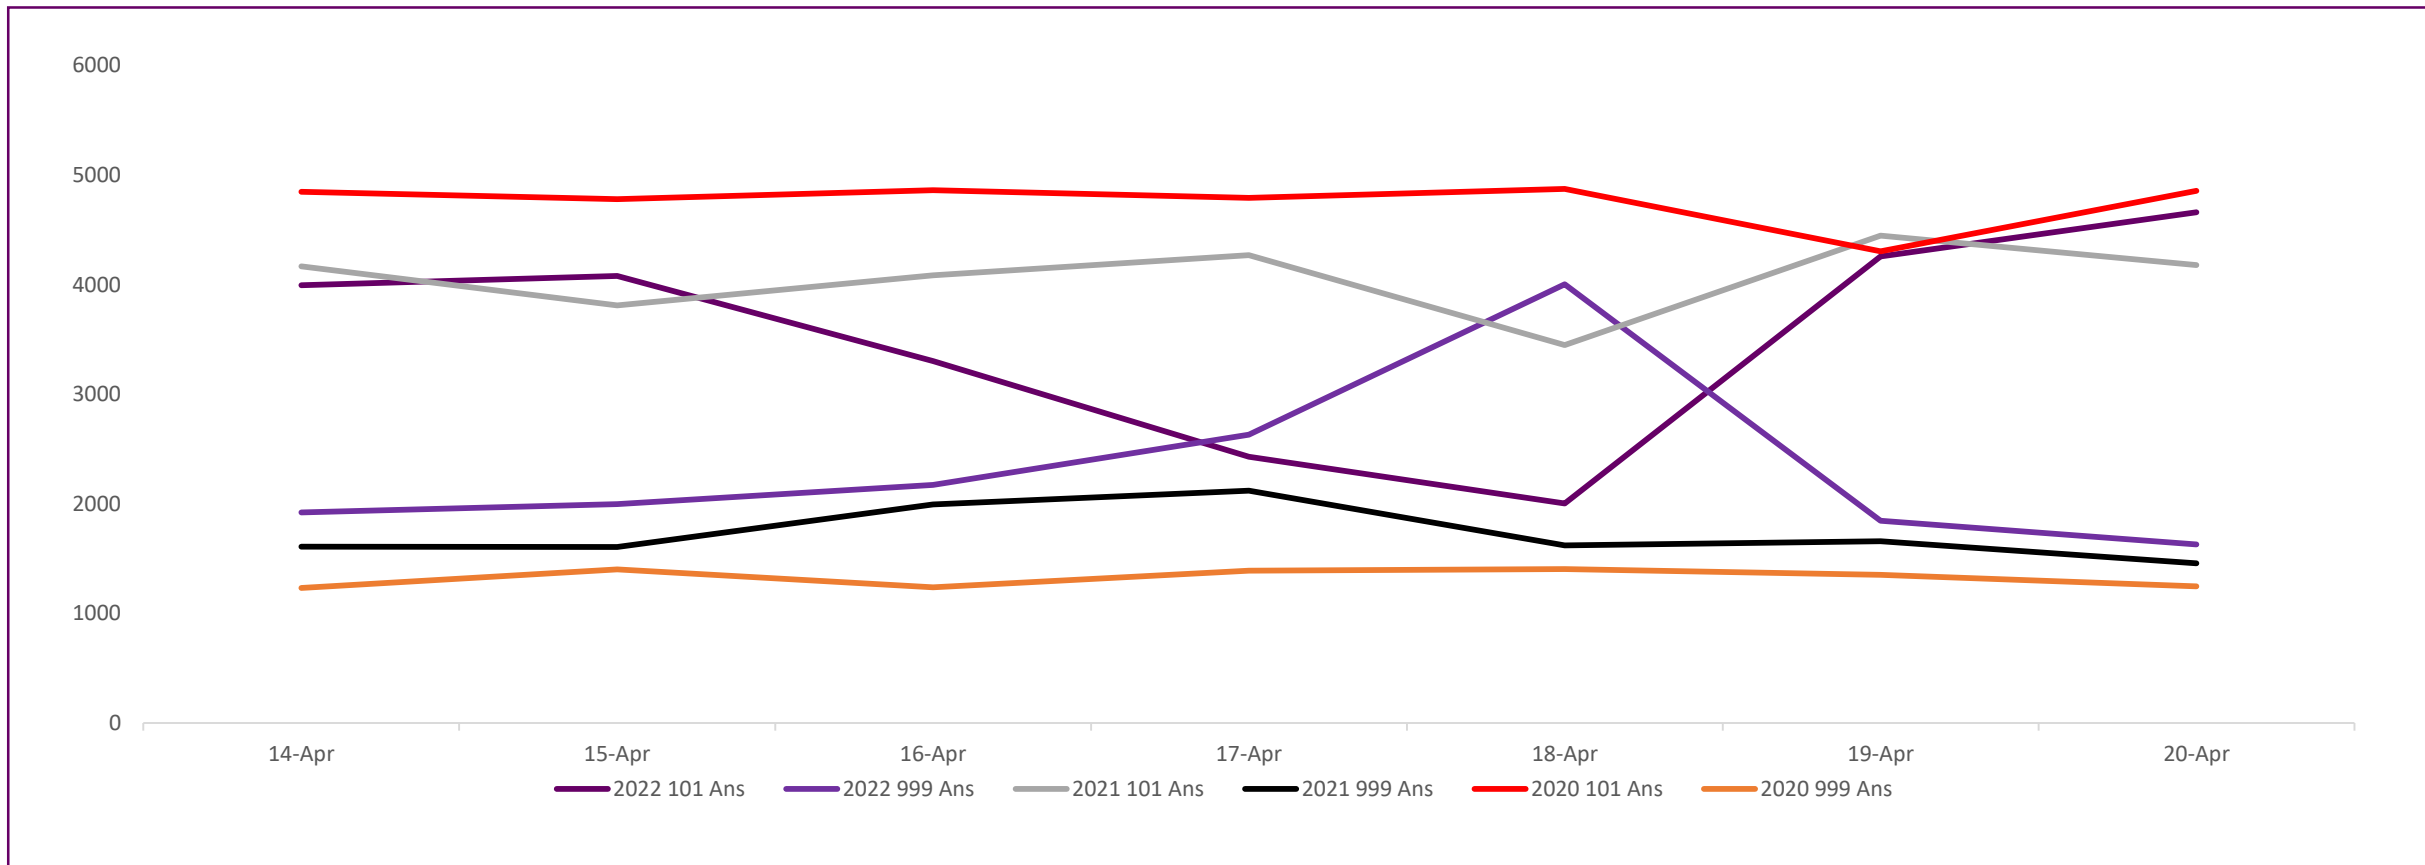

64817
2021/
22

61979
2022/
23

Crime Group Breakdown Change from previous year				
Group 1	Group 2	Group 3	Group 4	Group 5
5%	-12%	18%	1%	-14%

Incident Demand

Incident volume throughout the last week has increased 5%. When compared to the same time last year incident volume has decreased by 6% and is 6% lower than 2020.

Absence

Absence levels have reduced this week. Absence levels continue to trend above the same period in 2020/21 but below 2019/20.

Absences remain below the peak in April 2020.

Weekly Service Centre Demand (14th – 20th April 2022)

	14-Apr	15-Apr	16-Apr	17-Apr	18-Apr	19-Apr	20-Apr	Total
2022 101 Ans	3995	4079	3303	2431	2003	4256	4661	24728
2022 999 Ans	1921	1999	2172	2631	4002	1846	1631	16202
2021 101 Ans	4167	3810	4086	4269	3450	4447	4179	28408
2021 999 Ans	1610	1607	1996	2119	1621	1659	1459	12071
2020 101 Ans	4846	4780	4861	4793	4874	4303	4856	33313
2020 999 Ans	1232	1403	1238	1391	1406	1354	1248	9272

No figures should be considered as Official Police Statistics. These may not yet have been verified or validated.

OFFICIAL

Weekly Incident Demand (14th – 20th April 2022)

	14-Apr	15-Apr	16-Apr	17-Apr	18-Apr	19-Apr	20-Apr	Total
2022	4058	4184	4188	4103	4152	4180	4156	29021
2021	4315	4167	4804	5248	4008	4444	4047	31033
2020	4277	4462	4276	4444	4771	4296	4312	30838