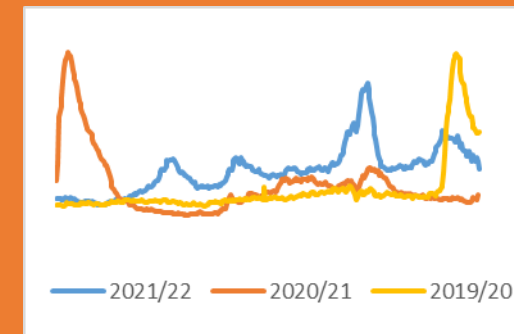

Crime

Crime Volume (11 March – Present compared to Previous Year)

Crime has continued to trend at levels higher than the seasonal average, and total crime volume this year is 4.34% lower when compared to last year.

64817
2021/
22

61979
2022/
23

Crime Group Breakdown Change from previous year				
Group 1	Group 2	Group 3	Group 4	Group 5
5%	-12%	18%	1%	-14%

Incident Demand

Incident volume throughout the last week has increased 5%. When compared to the same time last year incident volume has decreased by 6% and is 6% lower than 2020.

Absence

Absence levels have reduced this week. Absence levels continue to trend above the same period in 2020/21 but below 2019/20.

Absences remain below the peak in April 2020.

Weekly Service Centre Demand (14th – 20th April 2022)