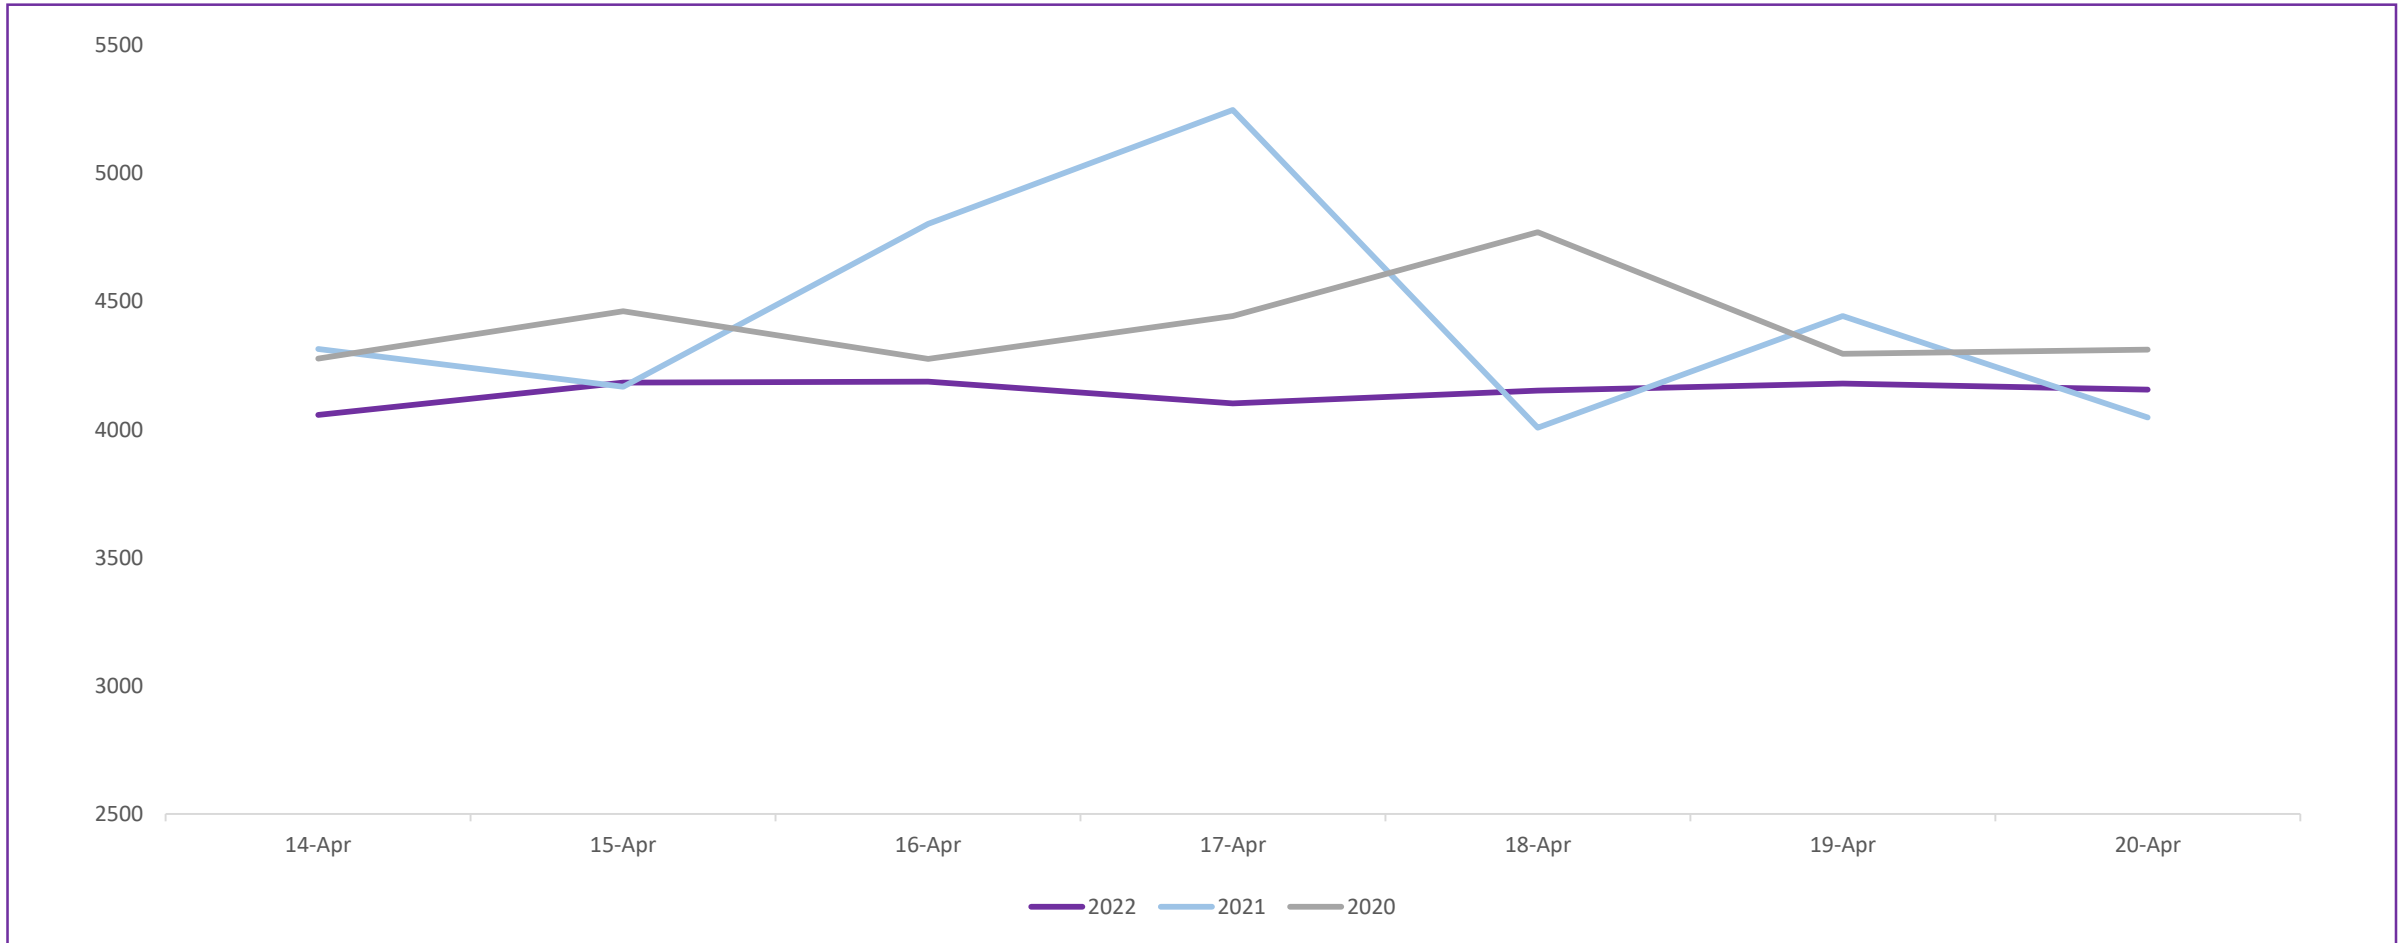

64817
2021/
22

61979
2022/
23

Crime Group Breakdown Change from previous year				
Group 1	Group 2	Group 3	Group 4	Group 5
5%	-12%	18%	1%	-14%

Incident Demand

Incident volume throughout the last week has increased 5%. When compared to the same time last year incident volume has decreased by 6% and is 6% lower than 2020.

Absence

Absence levels have reduced this week. Absence levels continue to trend above the same period in 2020/21 but below 2019/20.

Absences remain below the peak in April 2020.

Weekly Service Centre Demand (14th – 20th April 2022)

	14-Apr	15-Apr	16-Apr	17-Apr	18-Apr	19-Apr	20-Apr	Total
2022 101 Ans	3995	4079	3303	2431	2003	4256	4661	24728
2022 999 Ans	1921	1999	2172	2631	4002	1846	1631	16202
2021 101 Ans	4167	3810	4086	4269	3450	4447	4179	28408
2021 999 Ans	1610	1607	1996	2119	1621	1659	1459	12071
2020 101 Ans	4846	4780	4861	4793	4874	4303	4856	33313
2020 999 Ans	1232	1403	1238	1391	1406	1354	1248	9272

No figures should be considered as Official Police Statistics. These may not yet have been verified or validated.

OFFICIAL

Weekly Incident Demand (14th – 20th April 2022)

	14-Apr	15-Apr	16-Apr	17-Apr	18-Apr	19-Apr	20-Apr	Total
2022	4058	4184	4188	4103	4152	4180	4156	29021
2021	4315	4167	4804	5248	4008	4444	4047	31033
2020	4277	4462	4276	4444	4771	4296	4312	30838