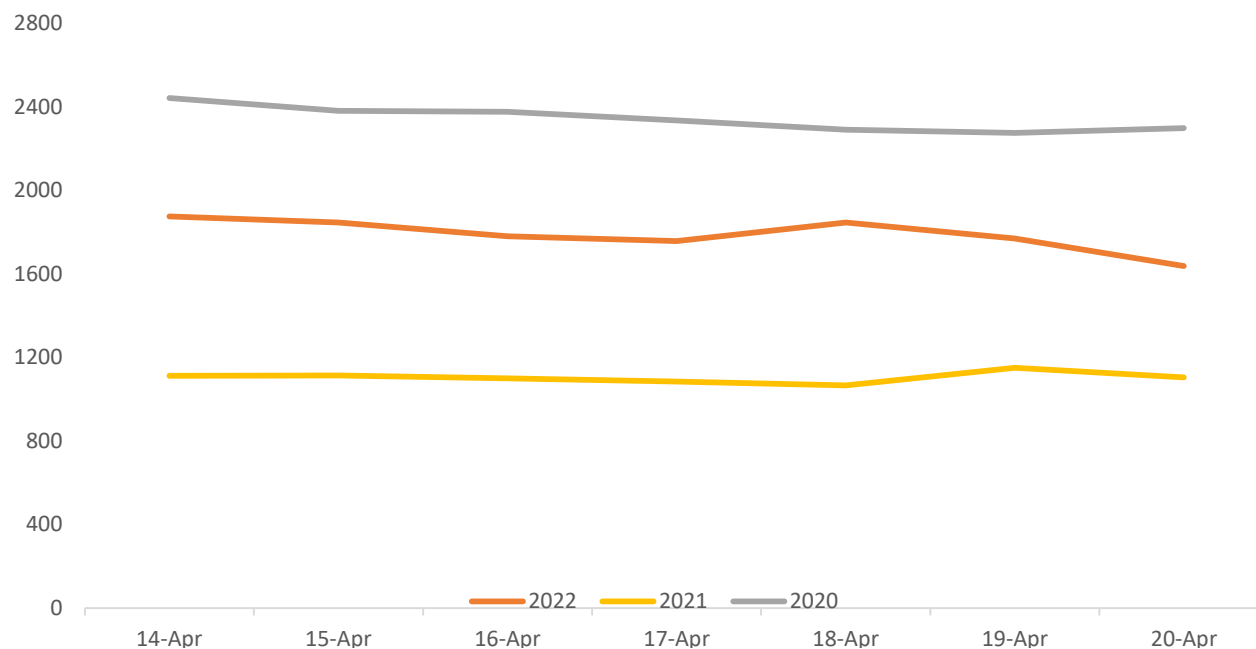

More information regarding Crime Groups can be found [via this link](#)

All crime groups (with the exception of 2, 5 and 7) show a decrease in volume when compared to the same period last year. All Crime groups show an increase in volume compared to 2020/21.

All divisions (with the exception of North East, Tayside, Forth Valley, Lothian and Borders, Ayrshire and Lanarkshire) have noted a cumulative increase in crime volumes when compared to the same period last year. All divisions have seen a cumulative increase in volume when compared to the same period 2020/21.

ABSENCE

Police Scotland Absences (14th – 20th April 2022)

20th April 2022	No.	Same day previous week	Change from same day previous week (%)
COVID-19	526	640 (-114)	-17.8%
Total Absences	1637	2581 (-944)	-36.58%

Absence levels have reduced this week. Absence levels continue to trend above the previous year but below 2020 levels.

Date	14-Apr	15-Apr	16-Apr	17-Apr	18-Apr	19-Apr	20-Apr
2022	1875	1846	1780	1756	1846	1769	1637
2021	1112	1113	1099	1084	1066	1150	1104
2020	2441	2381	2376	2334	2290	2274	2298