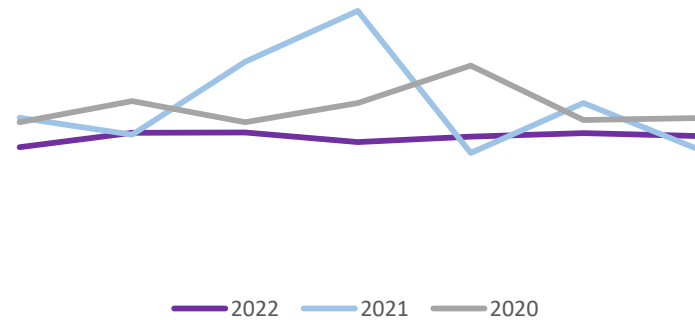

OFFICIAL

Service Centre Demand

The volume of 101 calls answered is 34% higher this week when compared to the previous week. The volume of 999 calls answered is 11% higher this week when compared to last week.

Crime

Crime Volume (11 March – Present compared to Previous Year)

Crime has continued to trend at levels higher than the seasonal average, and total crime volume this year is 4.34% lower when compared to last year.

64817
2021/
22

61979
2022/
23

Crime Group Breakdown Change from previous year				
Group 1	Group 2	Group 3	Group 4	Group 5
5%	-12%	18%	1%	-14%

Incident Demand

Incident volume throughout the last week has increased 5%. When compared to the same time last year incident volume has decreased by 6% and is 6% lower than 2020.

Absence

Absence levels have reduced this week. Absence levels continue to trend above the same period in 2020/21 but below 2019/20.

Absences remain below the peak in April 2020.

Weekly Service Centre Demand (14th – 20th April 2022)