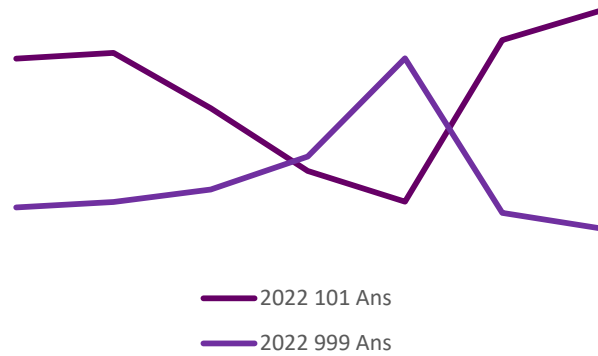

COVID-19 WEEKLY BULLETIN

14th – 20th April 2022

SERVING A
CHANGING SCOTLAND

SCOTTISH POLICE
AUTHORITY

No figures should be considered as Official Police Statistics. These may not yet have been verified or validated.

OFFICIAL

Service Centre Demand

The volume of 101 calls answered is 34% higher this week when compared to the previous week. The volume of 999 calls answered is 11% higher this week when compared to last week.

Crime

Crime Volume (11 March – Present compared to Previous Year)

Crime has continued to trend at levels higher than the seasonal average, and total crime volume this year is 4.34% lower when compared to last year.

64817
2021/
22

61979
2022/
23

Crime Group Breakdown Change from previous year				
Group 1	Group 2	Group 3	Group 4	Group 5
5%	-12%	18%	1%	-14%

Incident Demand

Incident volume throughout the last week has increased 5%. When compared to the same time last year incident volume has decreased by 6% and is 6% lower than 2020.