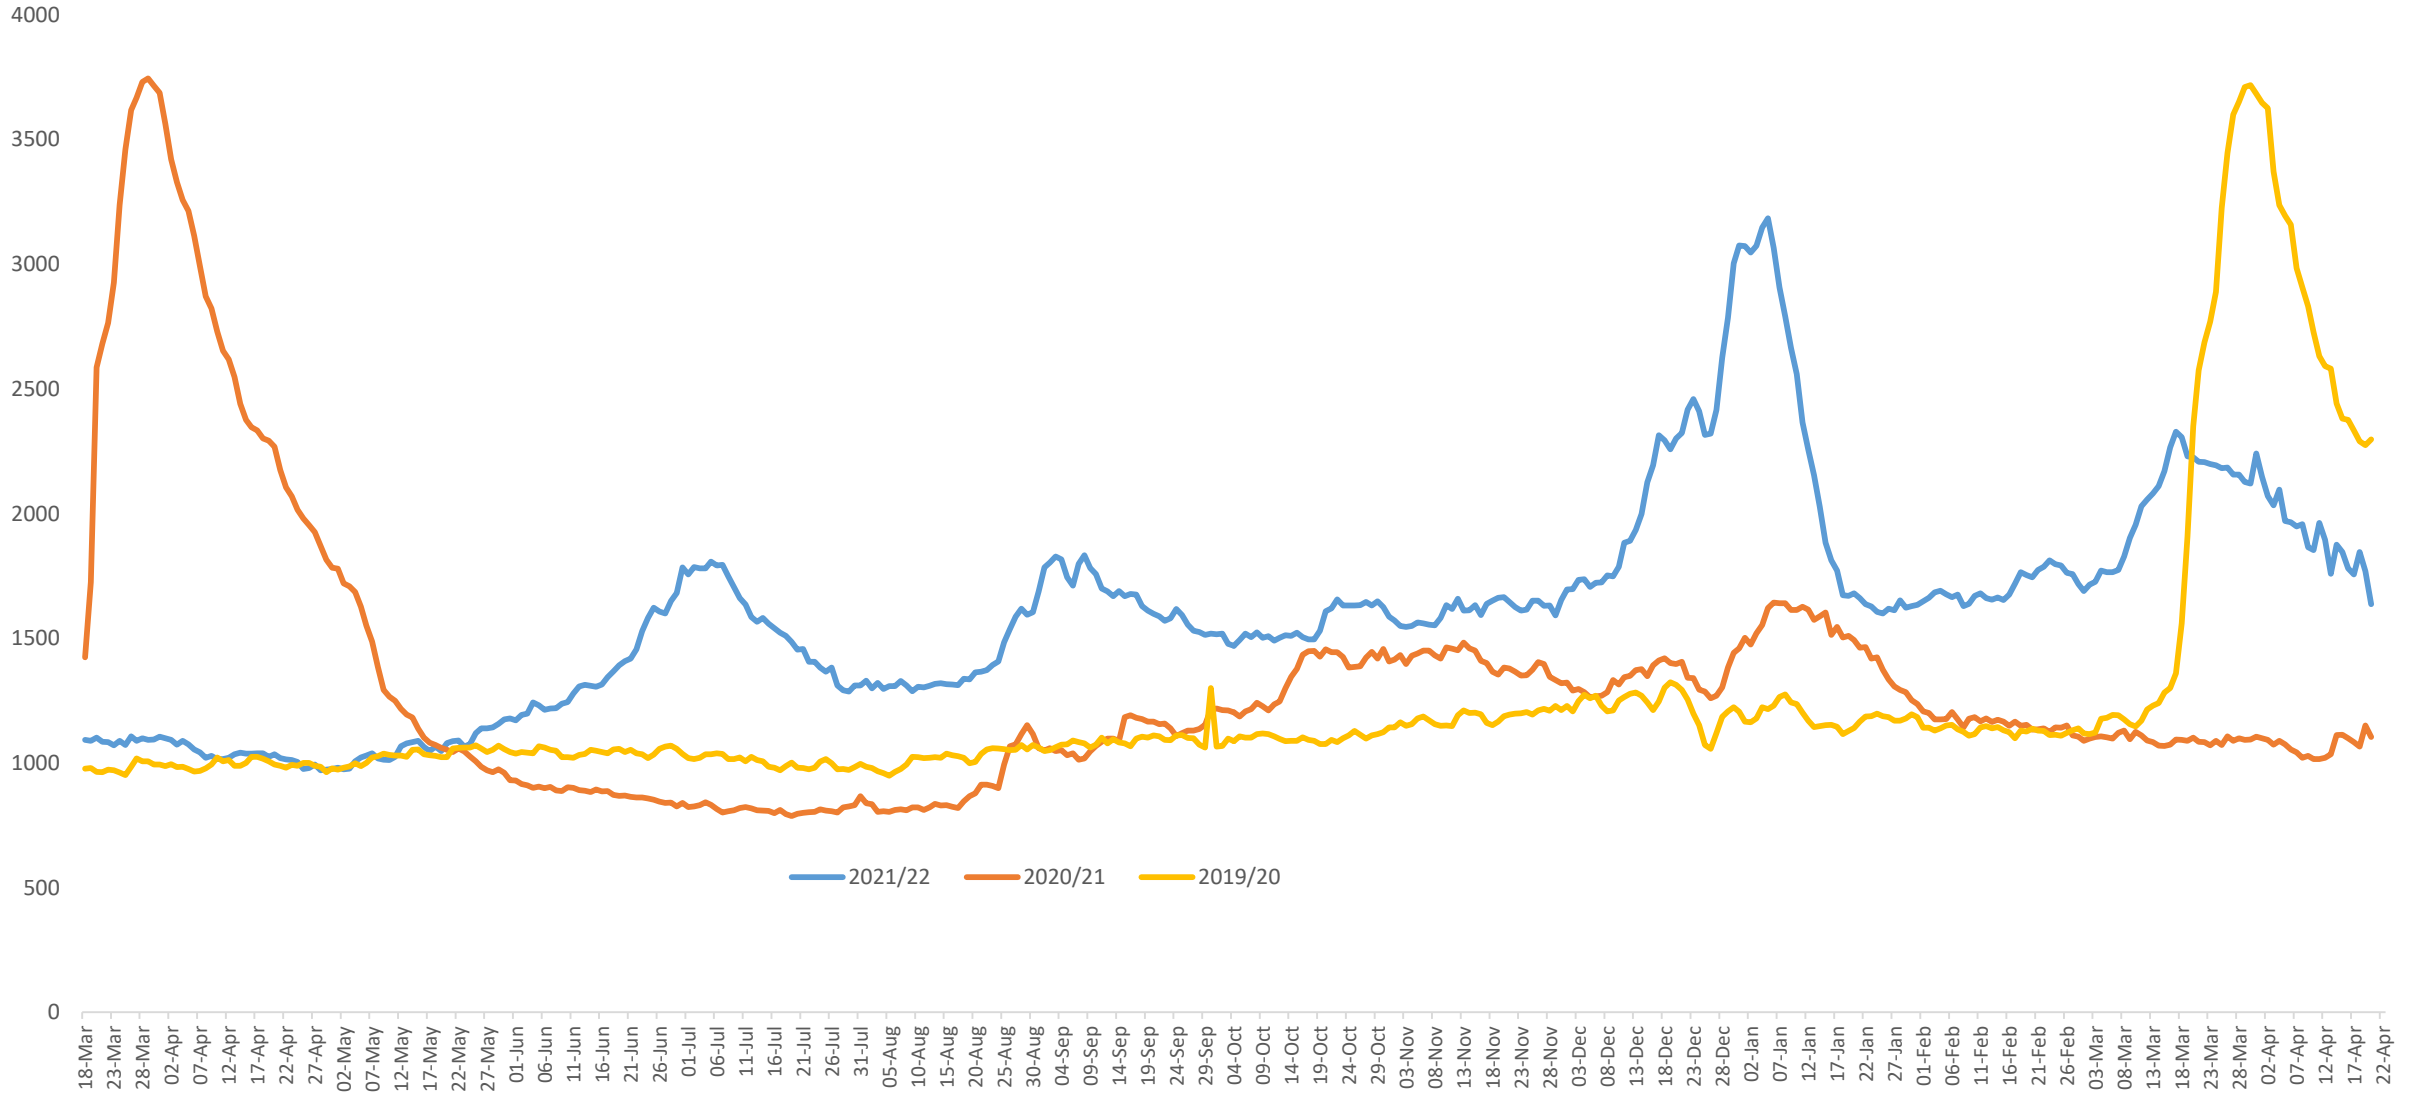

Total Absence (18th March 2020 – 20th April 2022)

Total Absence Levels Line Graph – Comparison of this year to previous two years.