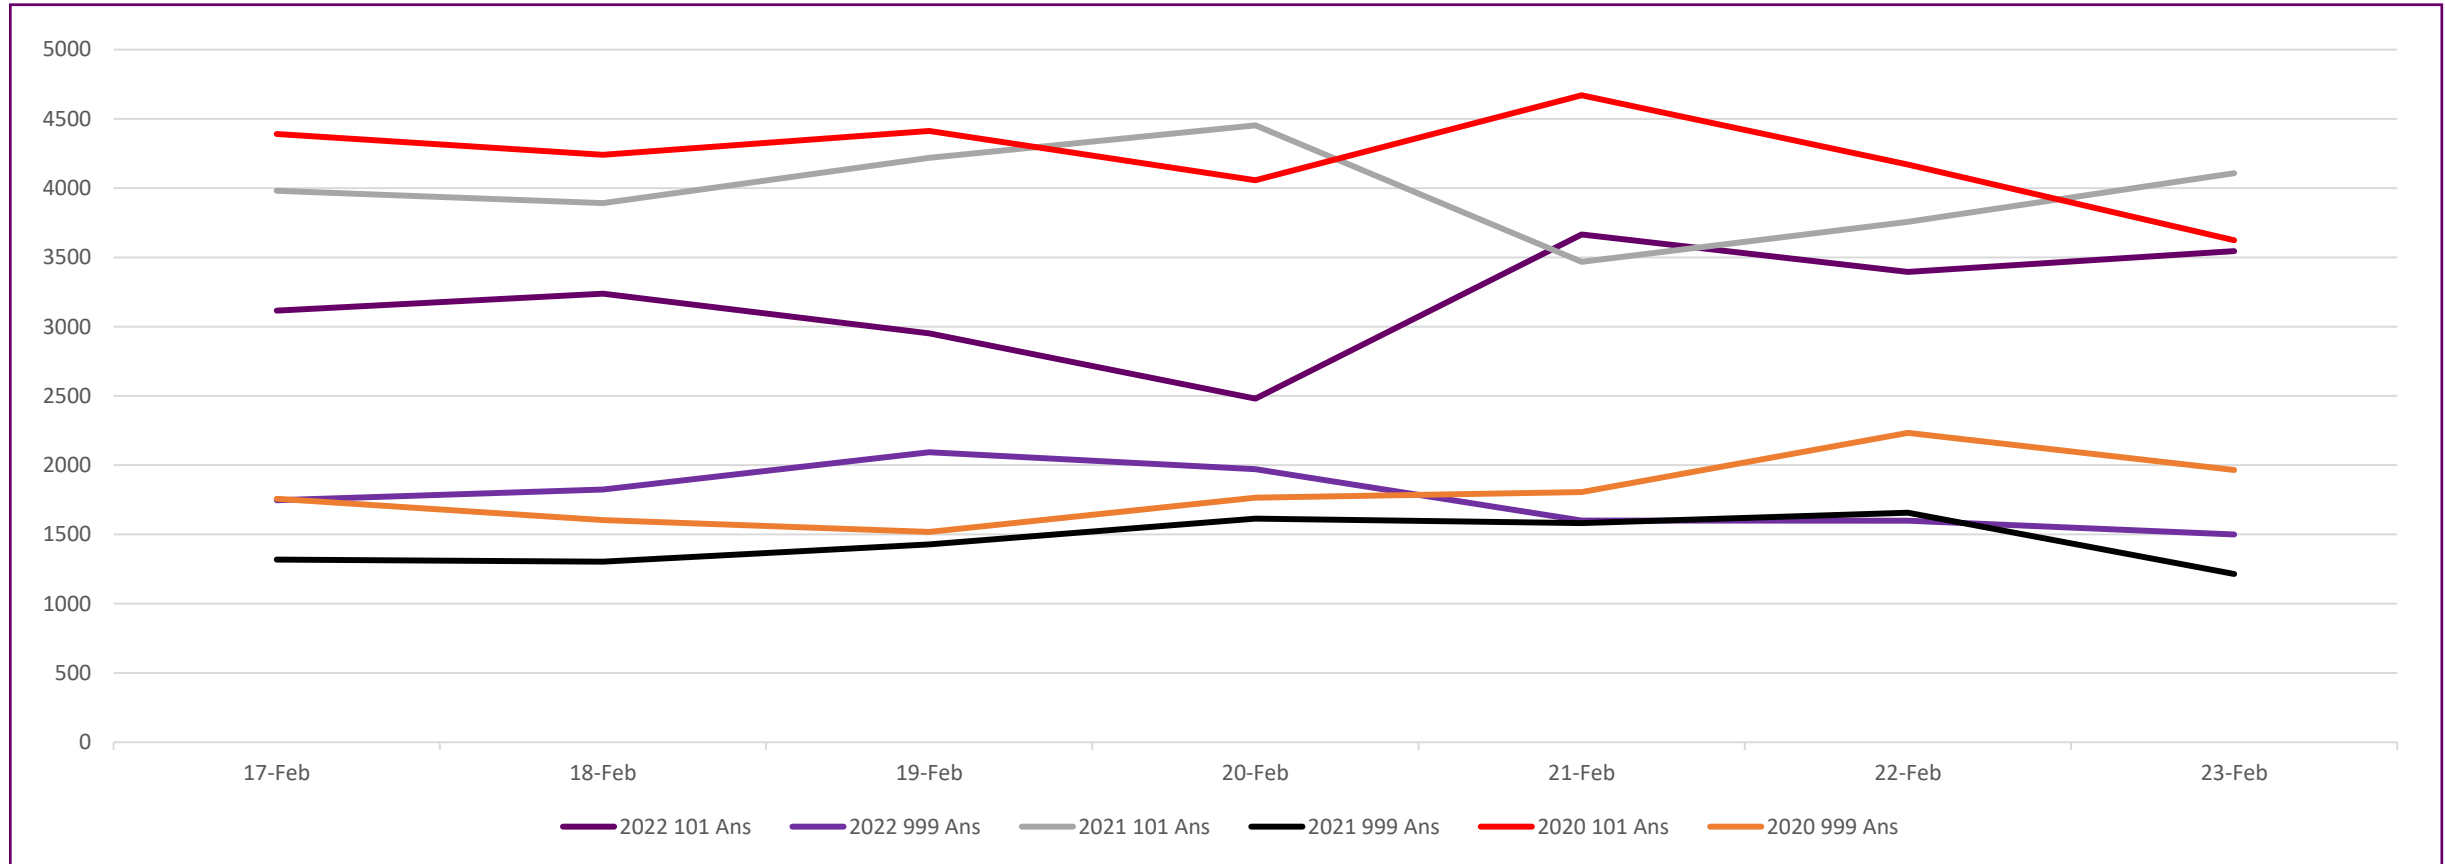

| Crime Group Breakdown Change from previous year | | | | |
|--|---------|---------|---------|---------|
| Group 1 | Group 2 | Group 3 | Group 4 | Group 5 |
| 13% | 17% | 4% | 4% | -10% |

Incident Demand

Incident volume throughout the last week is 5% lower when compared to the same time last year and 13% lower when compared to the same period in 2020.

Absence

Absence levels have increased this week. Absence levels continue to trend above the same periods in 2020/21 & 2019/20.

Absences remain below the peak in April 2020.

Weekly Service Centre Demand (17th – 23rd February 2022)

| | 17-Feb | 18-Feb | 19-Feb | 20-Feb | 21-Feb | 22-Feb | 23-Feb | Total |
|---------------------|--------|--------|--------|--------|--------|--------|--------|--------------|
| 2022 101 Ans | 3116 | 3238 | 2951 | 2480 | 3665 | 3395 | 3545 | 22390 |
| 2022 999 Ans | 1747 | 1824 | 2093 | 1971 | 1600 | 1599 | 1500 | 12334 |
| 2021 101 Ans | 3981 | 3892 | 4218 | 4453 | 3468 | 3756 | 4107 | 27875 |
| 2021 999 Ans | 1318 | 1304 | 1428 | 1614 | 1582 | 1657 | 1215 | 10118 |
| 2020 101 Ans | 4391 | 4240 | 4413 | 4057 | 4670 | 4170 | 3624 | 29565 |
| 2020 999 Ans | 1757 | 1604 | 1518 | 1765 | 1806 | 2233 | 1965 | 12648 |

No figures should be considered as Official Police Statistics. These may not yet have been verified or validated.

OFFICIAL

Weekly Incident Demand (17th – 23rd February 2022)

| | 17-Feb | 18-Feb | 19-Feb | 20-Feb | 21-Feb | 22-Feb | 23-Feb | Total |
|-------------|--------|--------|--------|--------|--------|--------|--------|--------------|
| 2022 | 3771 | 4046 | 4121 | 3583 | 3979 | 3746 | 3688 | 26934 |
| 2021 | 3767 | 3767 | 4189 | 4738 | 4104 | 4054 | 3714 | 28333 |
| 2020 | 4346 | 4162 | 4063 | 4239 | 4745 | 5043 | 4249 | 30847 |