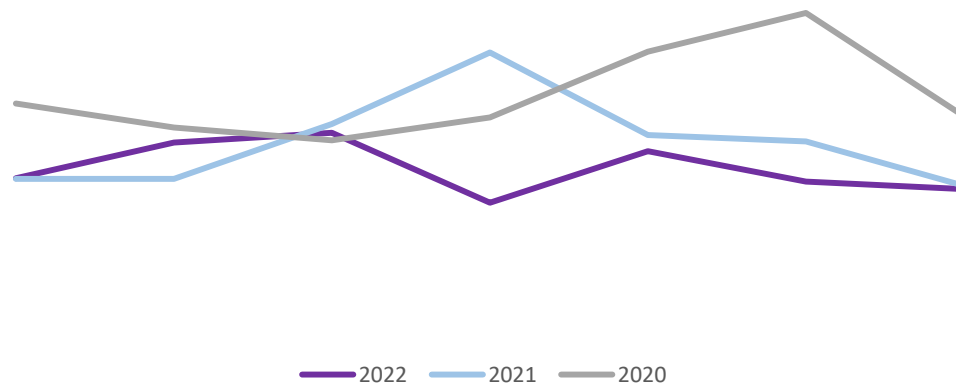

Crime

Crime Volume (11 March – Present compared to Previous Year)

Crime has continued to trend at levels higher than the seasonal average, and total crime volume this year is 1% higher when compared to last year.

| Crime Group Breakdown Change from previous year | | | | |
|--|---------|---------|---------|---------|
| Group 1 | Group 2 | Group 3 | Group 4 | Group 5 |
| 13% | 17% | 4% | 4% | -10% |

Incident Demand

Incident volume throughout the last week is 5% lower when compared to the same time last year and 13% lower when compared to the same period in 2020.

Absence

Absence levels have increased this week. Absence levels continue to trend above the same periods in 2020/21 & 2019/20.