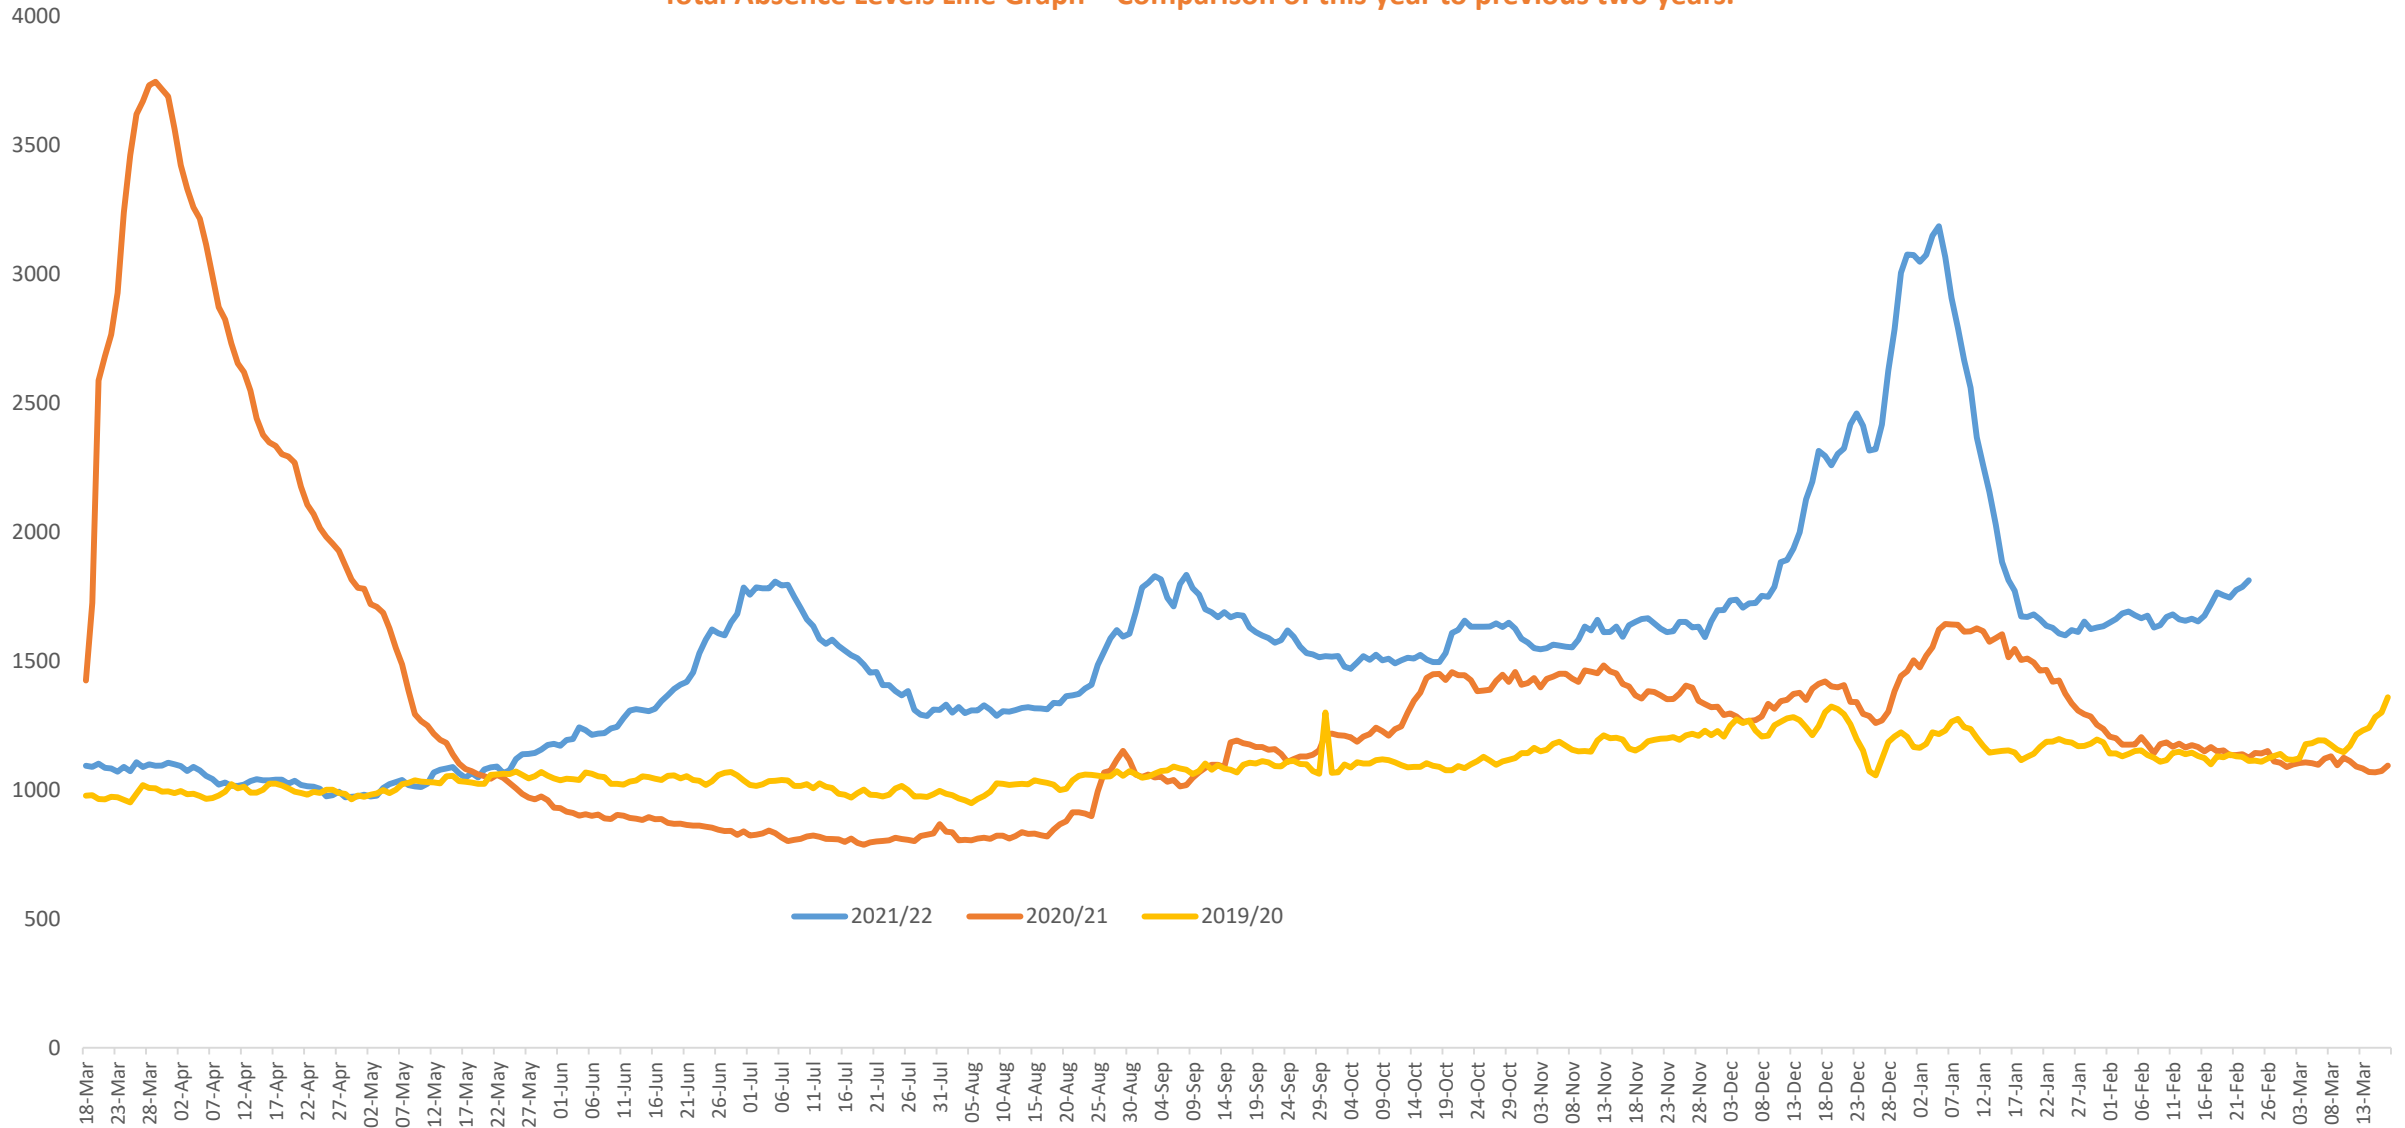

Weekly Absence Levels Line Graph – Comparison of this year to previous two years.

Absence levels have increased this week. Absence levels continue to trend above the previous two years.

| Date | 17-Feb | 18-Feb | 19-Feb | 20-Feb | 21-Feb | 22-Feb | 23-Feb |
|------|--------|--------|--------|--------|--------|--------|--------|
| 2022 | 1719 | 1765 | 1754 | 1745 | 1774 | 1787 | 1812 |
| 2021 | 1166 | 1149 | 1153 | 1134 | 1135 | 1138 | 1124 |
| 2020 | 1099 | 1130 | 1126 | 1137 | 1130 | 1128 | 1112 |

Total Absence (18th March 2020 – 23rd February 2022)

Total Absence Levels Line Graph – Comparison of this year to previous two years.

Near Miss and Testing Data (w/e 23rd March 2020 – 21st February 2022)