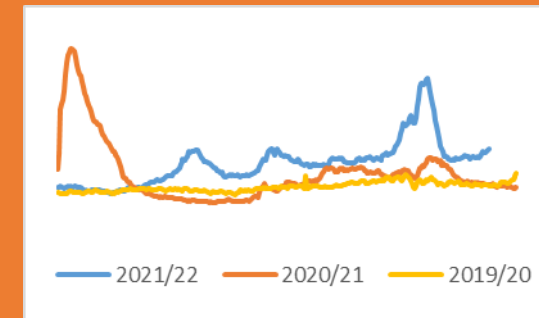

Crime

Crime Volume (11 March – Present compared to Previous Year)

Crime has continued to trend at levels higher than the seasonal average, and total crime volume this year is 1% higher when compared to last year.

| Crime Group Breakdown Change from previous year | | | | |
|--|---------|---------|---------|---------|
| Group 1 | Group 2 | Group 3 | Group 4 | Group 5 |
| 13% | 17% | 4% | 4% | -10% |

Incident Demand

Incident volume throughout the last week is 5% lower when compared to the same time last year and 13% lower when compared to the same period in 2020.

Absence

Absence levels have increased this week. Absence levels continue to trend above the same periods in 2020/21 & 2019/20.