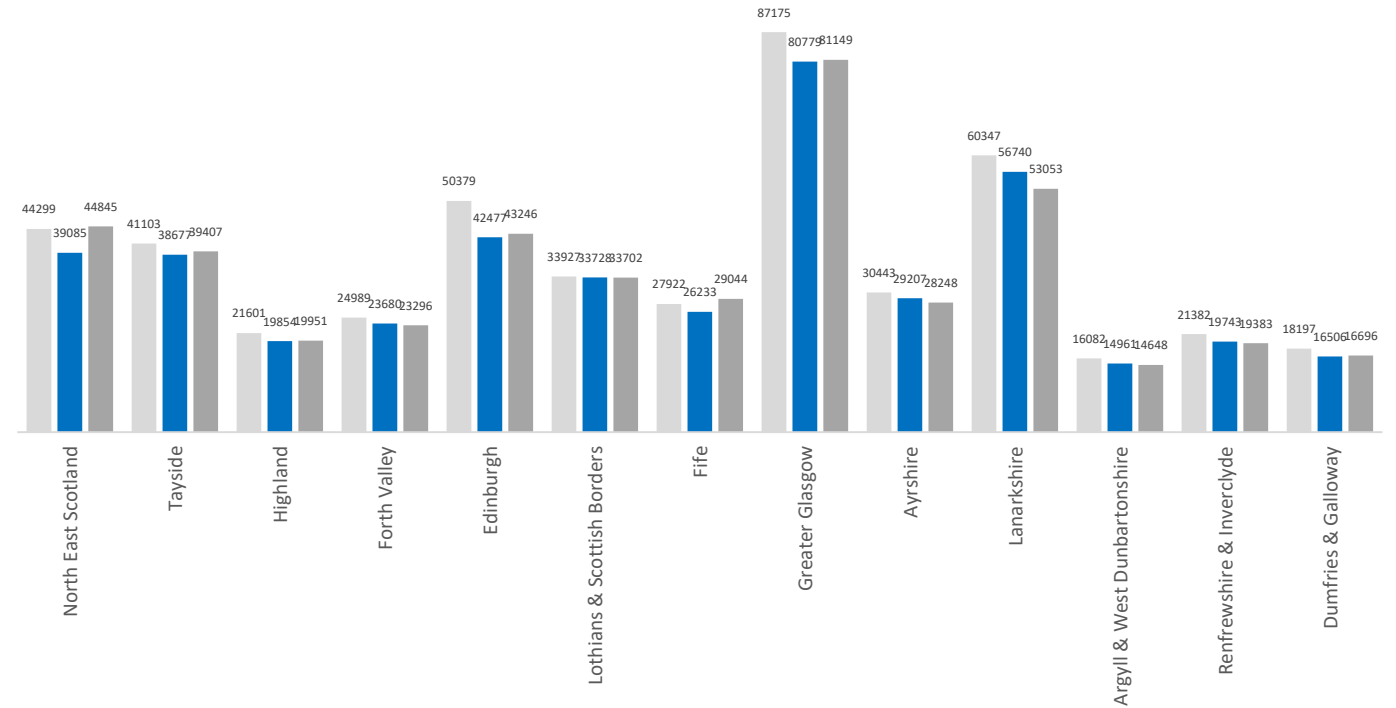

Cumulative Crime Demand (11th March 2019 to 20th February 2022)

Total Crime by Group

2019/20 2020/21 2021/22

| Crime Group | 1 | 2 | 3 | 4 | 5 | 6 | 7 | Total |
|-------------|------|-------|--------|-------|-------|--------|--------|---------------|
| 2019/20 | 8950 | 13087 | 105648 | 46271 | 61583 | 124523 | 117784 | 477846 |
| 2020/21 | 8529 | 12350 | 85028 | 41015 | 66377 | 118580 | 109791 | 441670 |
| 2021/22 | 9642 | 14445 | 88575 | 42474 | 59649 | 122647 | 109236 | 446668 |

More information regarding Crime Groups can be found [via this link](#)

Total Crime by Division

2019/20 2020/21 2021/22

All crime groups (with the exception of 5 and 7) show an increase in volume when compared to the same period last year. Crime groups 3, 4, 5, 6 and 7 show a decrease in volume compared to 2019/20 whilst crime groups 1 and 2 show an increase.