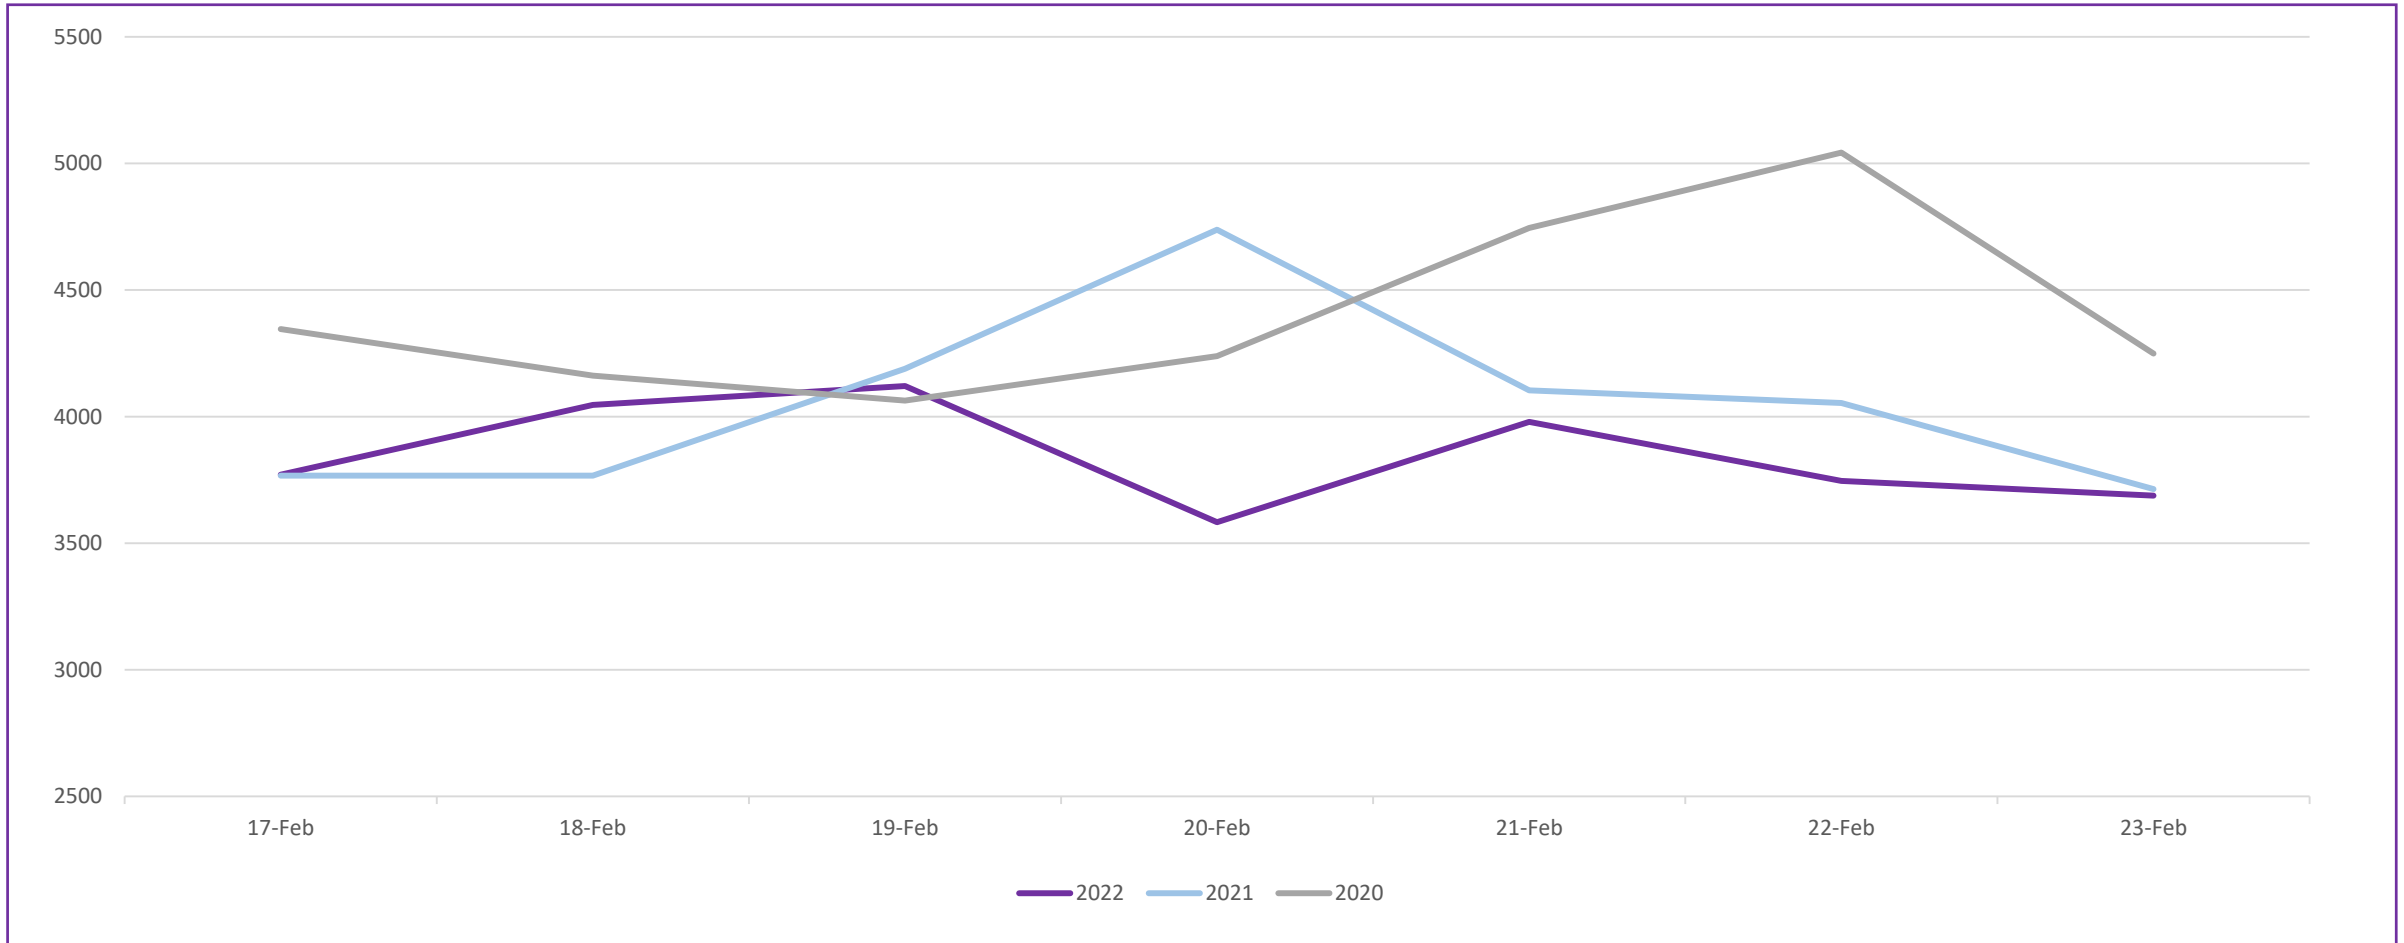

Incident volume throughout the last week is 5% lower when compared to the same time last year and 13% lower when compared to the same period in 2020.

Absence

Absence levels have increased this week. Absence levels continue to trend above the same periods in 2020/21 & 2019/20.

Absences remain below the peak in April 2020.

Weekly Service Centre Demand (17th – 23rd February 2022)

| | 17-Feb | 18-Feb | 19-Feb | 20-Feb | 21-Feb | 22-Feb | 23-Feb | Total |
|---------------------|--------|--------|--------|--------|--------|--------|--------|--------------|
| 2022 101 Ans | 3116 | 3238 | 2951 | 2480 | 3665 | 3395 | 3545 | 22390 |
| 2022 999 Ans | 1747 | 1824 | 2093 | 1971 | 1600 | 1599 | 1500 | 12334 |
| 2021 101 Ans | 3981 | 3892 | 4218 | 4453 | 3468 | 3756 | 4107 | 27875 |
| 2021 999 Ans | 1318 | 1304 | 1428 | 1614 | 1582 | 1657 | 1215 | 10118 |
| 2020 101 Ans | 4391 | 4240 | 4413 | 4057 | 4670 | 4170 | 3624 | 29565 |
| 2020 999 Ans | 1757 | 1604 | 1518 | 1765 | 1806 | 2233 | 1965 | 12648 |

No figures should be considered as Official Police Statistics. These may not yet have been verified or validated.

OFFICIAL

Weekly Incident Demand (17th – 23rd February 2022)

| | 17-Feb | 18-Feb | 19-Feb | 20-Feb | 21-Feb | 22-Feb | 23-Feb | Total |
|-------------|--------|--------|--------|--------|--------|--------|--------|--------------|
| 2022 | 3771 | 4046 | 4121 | 3583 | 3979 | 3746 | 3688 | 26934 |
| 2021 | 3767 | 3767 | 4189 | 4738 | 4104 | 4054 | 3714 | 28333 |
| 2020 | 4346 | 4162 | 4063 | 4239 | 4745 | 5043 | 4249 | 30847 |

Weekly Crime Demand (14th – 20th February 2022)

Weekly Crime by Group

■ 2019/20 ■ 2020/21 ■ 2021/22

| Crime Group | 1 | 2 | 3 | 4 | 5 | 6 | 7 | Total |
|-------------|-----|-----|------|-----|------|------|------|-------------|
| 2019/20 | 169 | 263 | 2227 | 836 | 1158 | 2251 | 2547 | 9451 |
| 2020/21 | 215 | 308 | 1507 | 836 | 1334 | 1965 | 2198 | 8363 |
| 2021/22 | 150 | 217 | 1520 | 646 | 859 | 1745 | 1256 | 6393 |