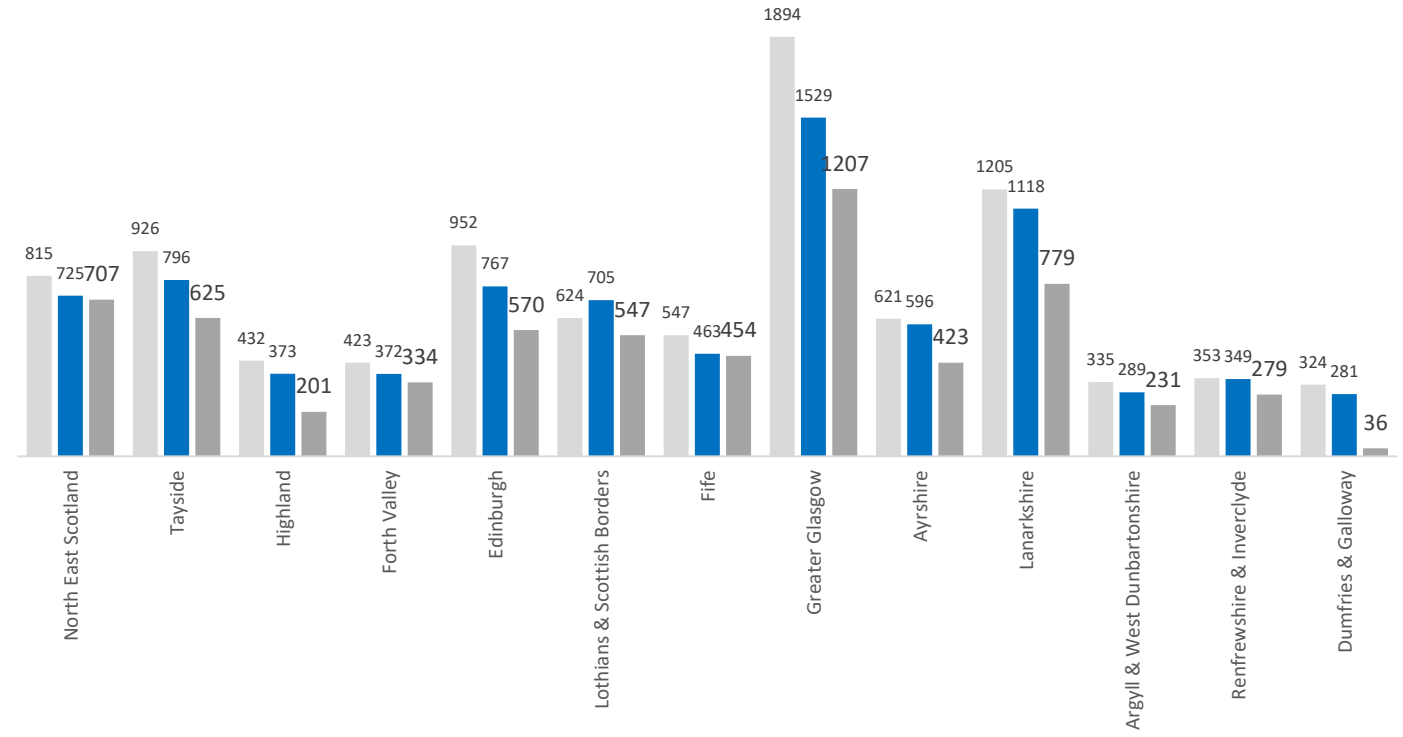

No figures should be considered as Official Police Statistics. These may not yet have been verified or validated.

OFFICIAL

Weekly Incident Demand (17th – 23rd February 2022)

| | 17-Feb | 18-Feb | 19-Feb | 20-Feb | 21-Feb | 22-Feb | 23-Feb | Total |
|-------------|--------|--------|--------|--------|--------|--------|--------|--------------|
| 2022 | 3771 | 4046 | 4121 | 3583 | 3979 | 3746 | 3688 | 26934 |
| 2021 | 3767 | 3767 | 4189 | 4738 | 4104 | 4054 | 3714 | 28333 |
| 2020 | 4346 | 4162 | 4063 | 4239 | 4745 | 5043 | 4249 | 30847 |

Weekly Crime Demand (14th – 20th February 2022)

Weekly Crime by Group

■ 2019/20 ■ 2020/21 ■ 2021/22

| Crime Group | 1 | 2 | 3 | 4 | 5 | 6 | 7 | Total |
|-------------|-----|-----|------|-----|------|------|------|-------------|
| 2019/20 | 169 | 263 | 2227 | 836 | 1158 | 2251 | 2547 | 9451 |
| 2020/21 | 215 | 308 | 1507 | 836 | 1334 | 1965 | 2198 | 8363 |
| 2021/22 | 150 | 217 | 1520 | 646 | 859 | 1745 | 1256 | 6393 |

More information regarding Crime Groups can be found [via this link](#)

Weekly Crime by Division

■ 2019/20 ■ 2020/21 ■ 2021/22

All Crime Groups (with the exception of group 3) show a decrease in volume when compared against the same period last year. All Crime Groups show a decrease in volume when compared to the same period 2019/20.