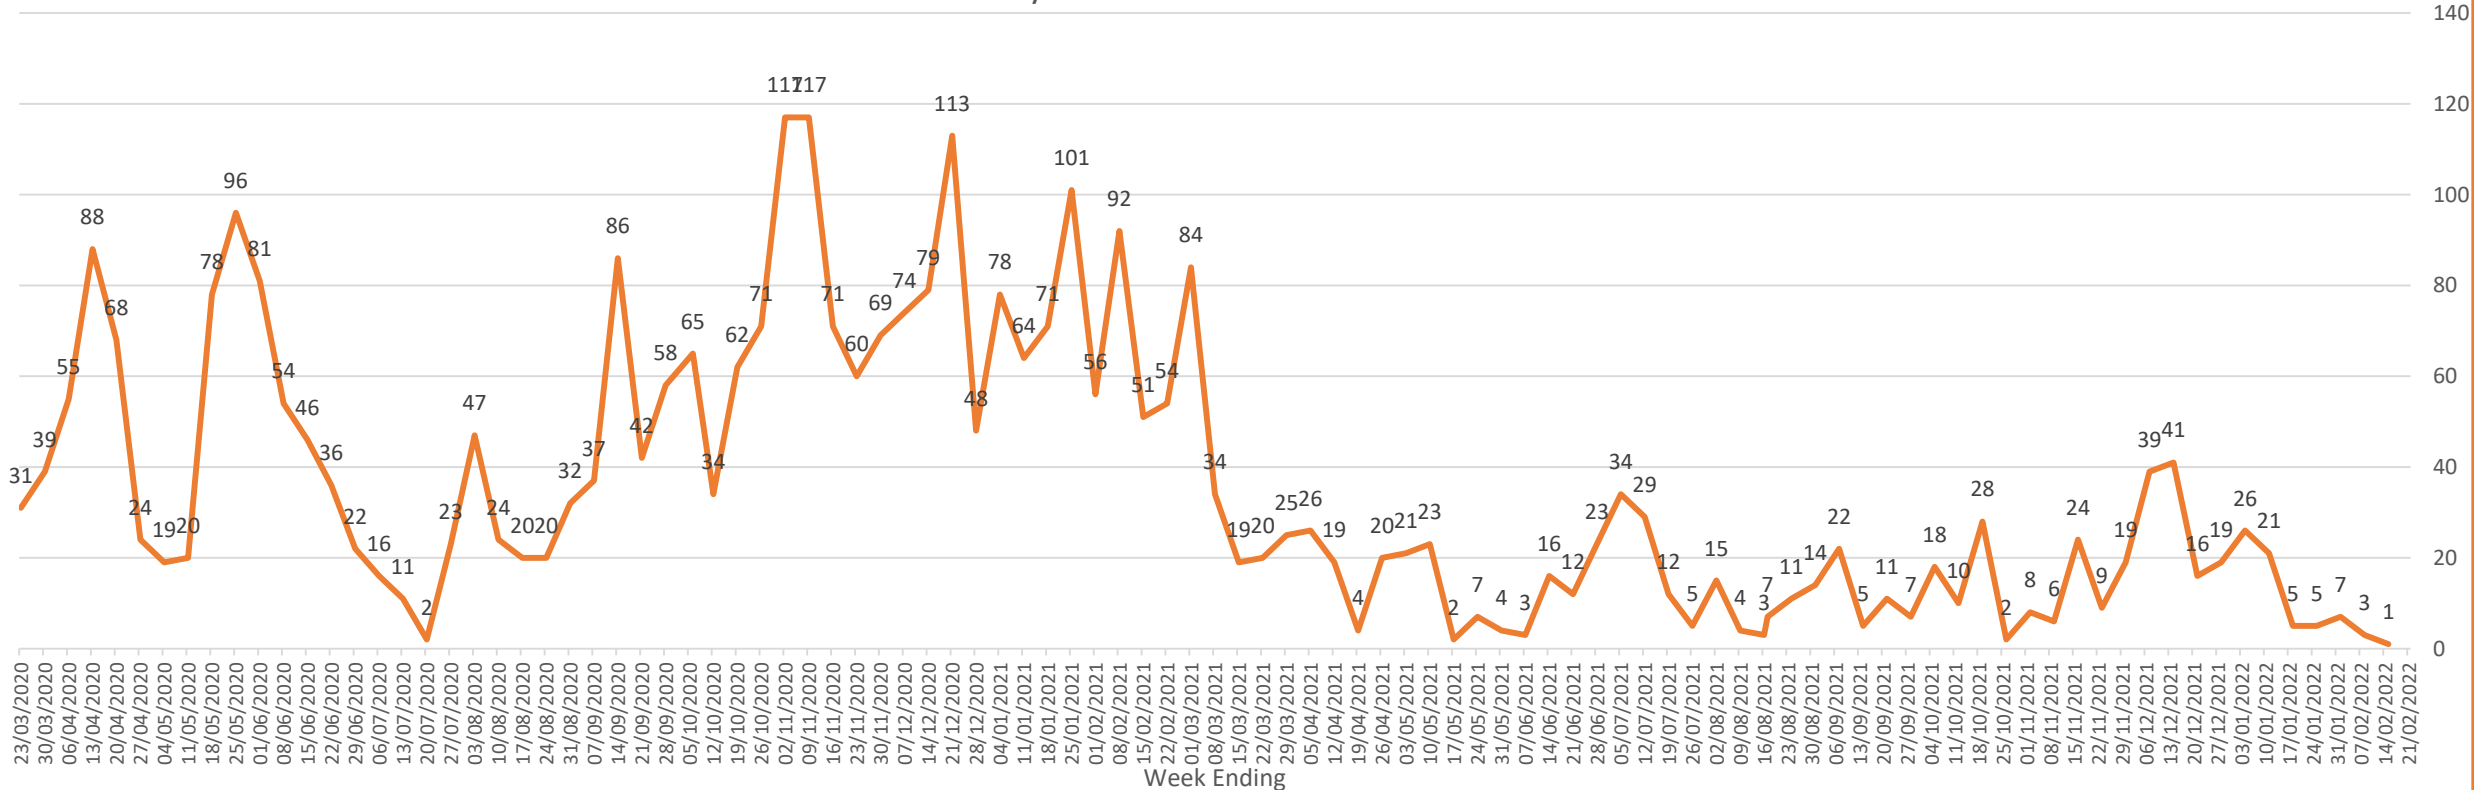

Near Miss and Testing Data (w/e 23rd March 2020 – 21st February 2022)

Weekly 'Near Miss' Form Submission

'Near miss' forms in the context of the pandemic situation may be submitted for a variety of reasons. i.e. when officers are potentially exposed to: COVID-19 whilst not wearing PPE, where PPE malfunctions, or in any other instance an officer feels a risk to themselves in a specific occurrence relating to COVID-19.

This can occur due to the reactive nature of policing, as well as being influenced by training levels and supply of PPE. This number of 'Near Miss' weekly submissions are down this week.

The amount of forms submitted continues to be attributable to the process for requesting an asymptomatic COVID-19 screening test due to an occupational risk, requiring the submission of a 'near miss' form. Many of the reports would not have been submitted without this requirement. The number of incidents where a lack of PPE is identified has not risen.