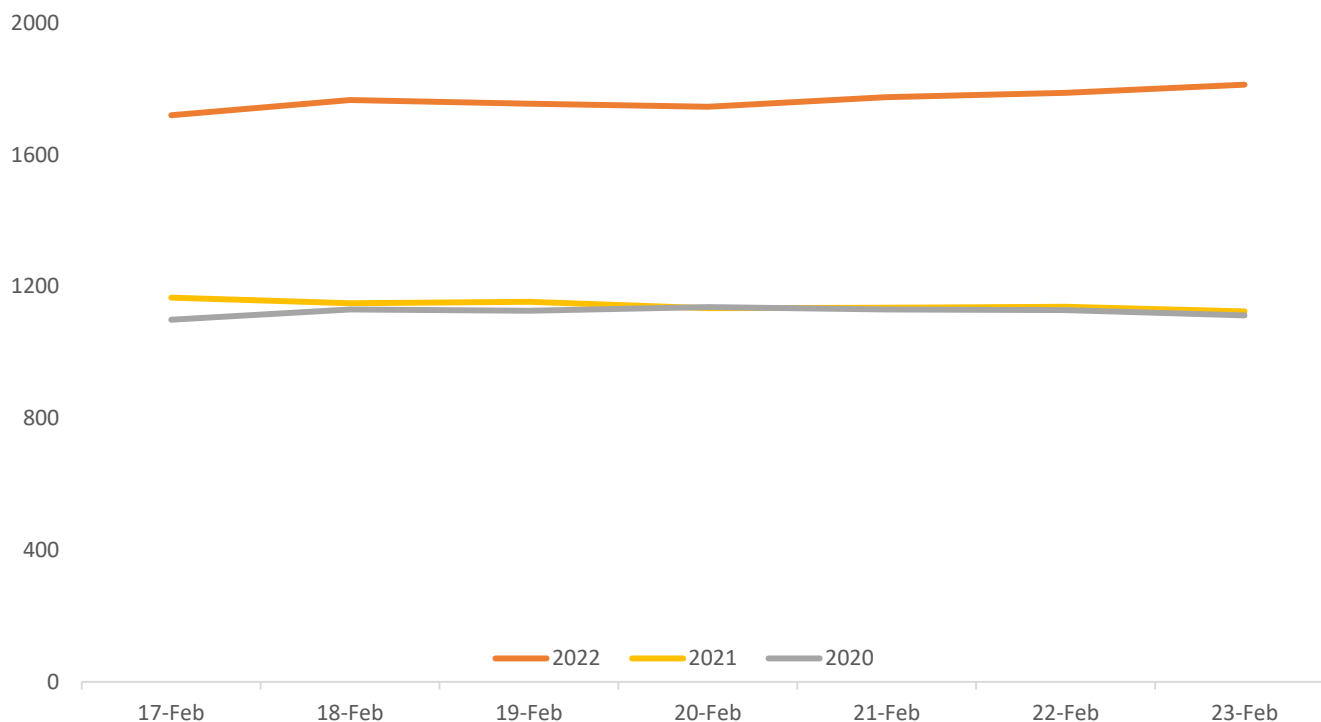

Forth Valley, Lothian & Scottish Borders, Ayrshire, Lanarkshire, Argyll & West Dunbartonshire and Renfrewshire & Inverclyde have noted a cumulative decrease in crime volumes when compared to the same period last year, the remaining Divisions have noted an increase. All divisions (with the exception of North East Scotland and Fife) have seen a cumulative decrease in volume when compared to the same period 2019/2020.

ABSENCE

Police Scotland Absences (17th – 23rd February 2022)

| 23 February 2022 | No. | Same day previous week | Change from same day previous week (%) |
|------------------|------|------------------------|--|
| COVID-19 | 710 | 636 (+74) | +12% |
| Total Absences | 1812 | 1675 (+137) | +8% |

Weekly Absence Levels Line Graph – Comparison of this year to previous two years.

Absence levels have increased this week. Absence levels continue to trend above the previous two years.

| Date | 17-Feb | 18-Feb | 19-Feb | 20-Feb | 21-Feb | 22-Feb | 23-Feb |
|------|--------|--------|--------|--------|--------|--------|--------|
| 2022 | 1719 | 1765 | 1754 | 1745 | 1774 | 1787 | 1812 |
| 2021 | 1166 | 1149 | 1153 | 1134 | 1135 | 1138 | 1124 |
| 2020 | 1099 | 1130 | 1126 | 1137 | 1130 | 1128 | 1112 |