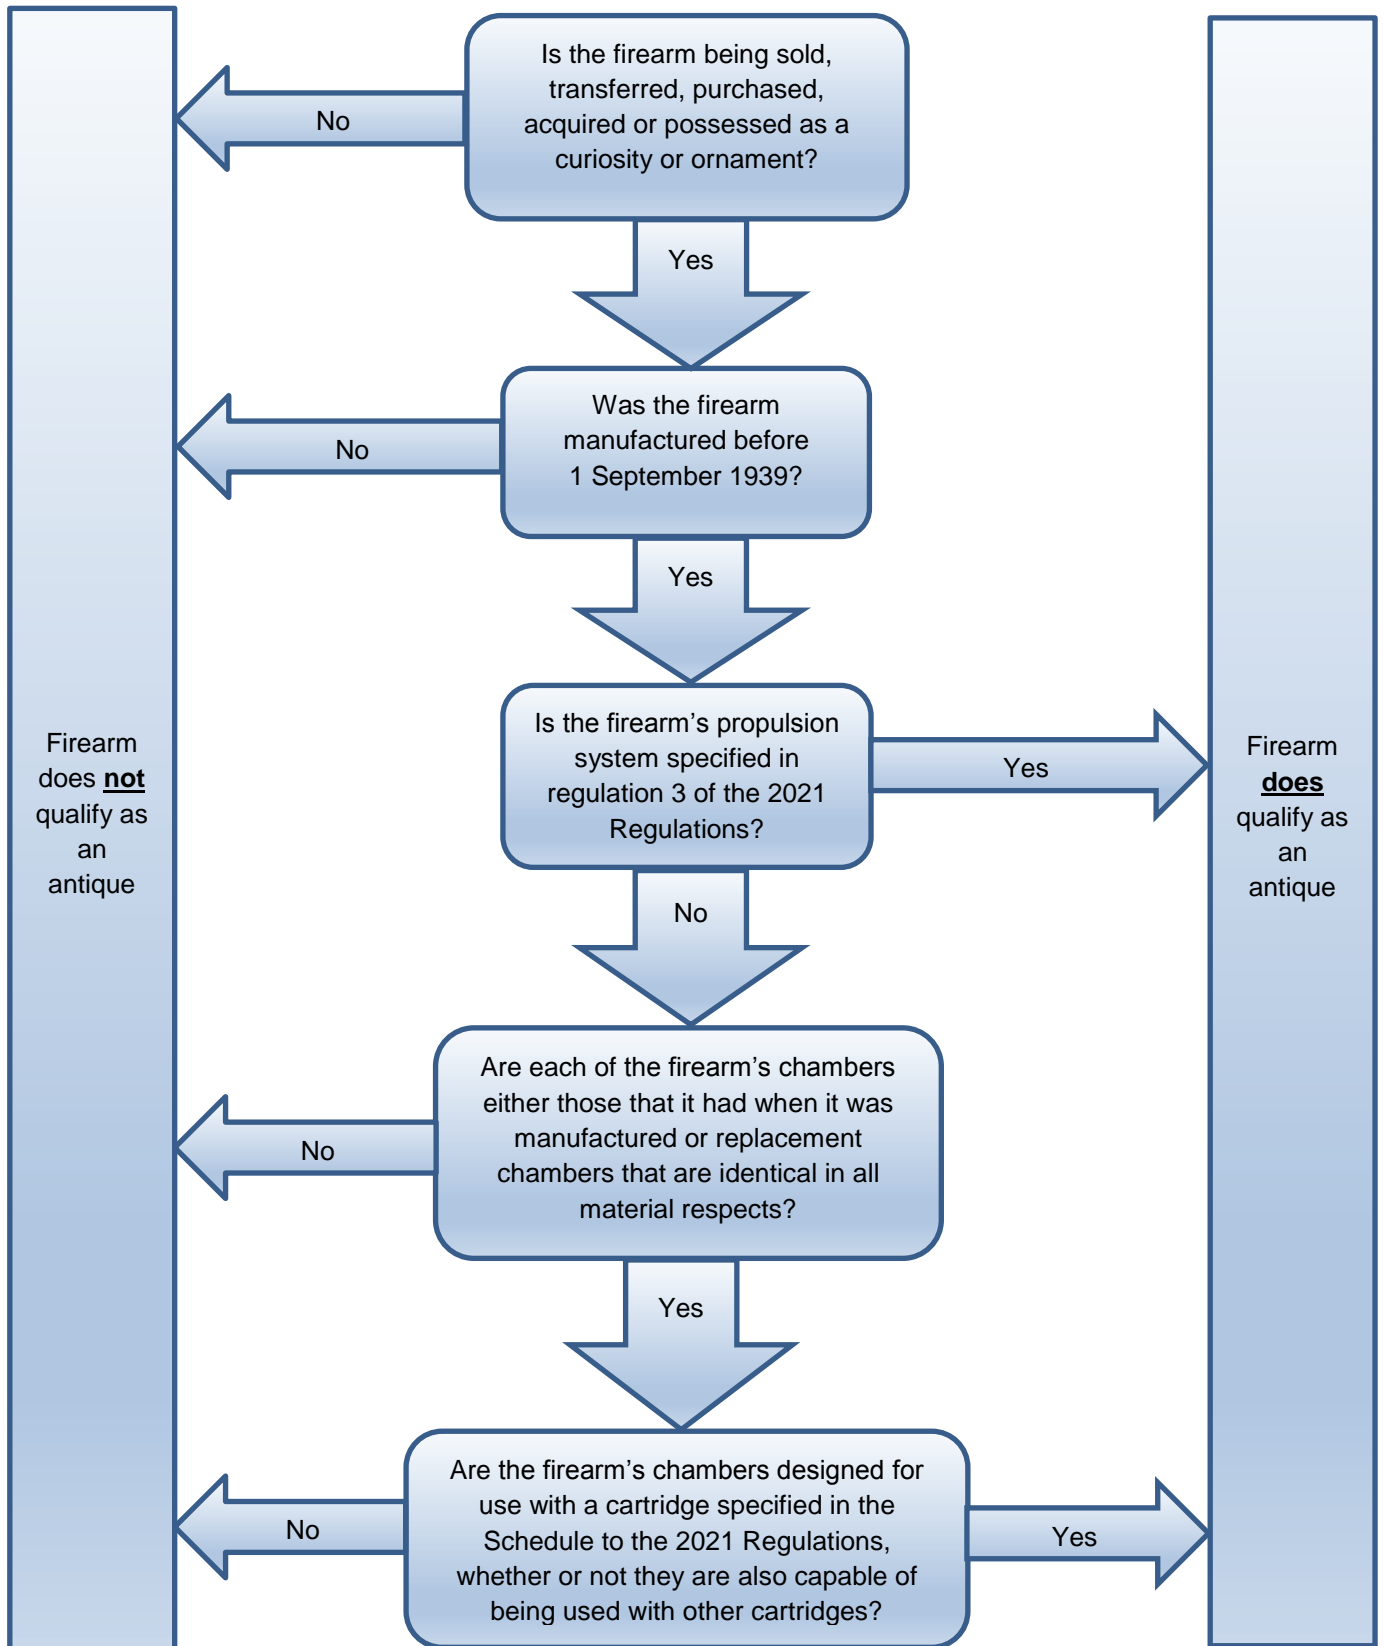

OFFICIAL

FLOWCHART FOR DECIDING WHETHER A FIREARM QUALIFIES AS ANTIQUE

OFFICIAL