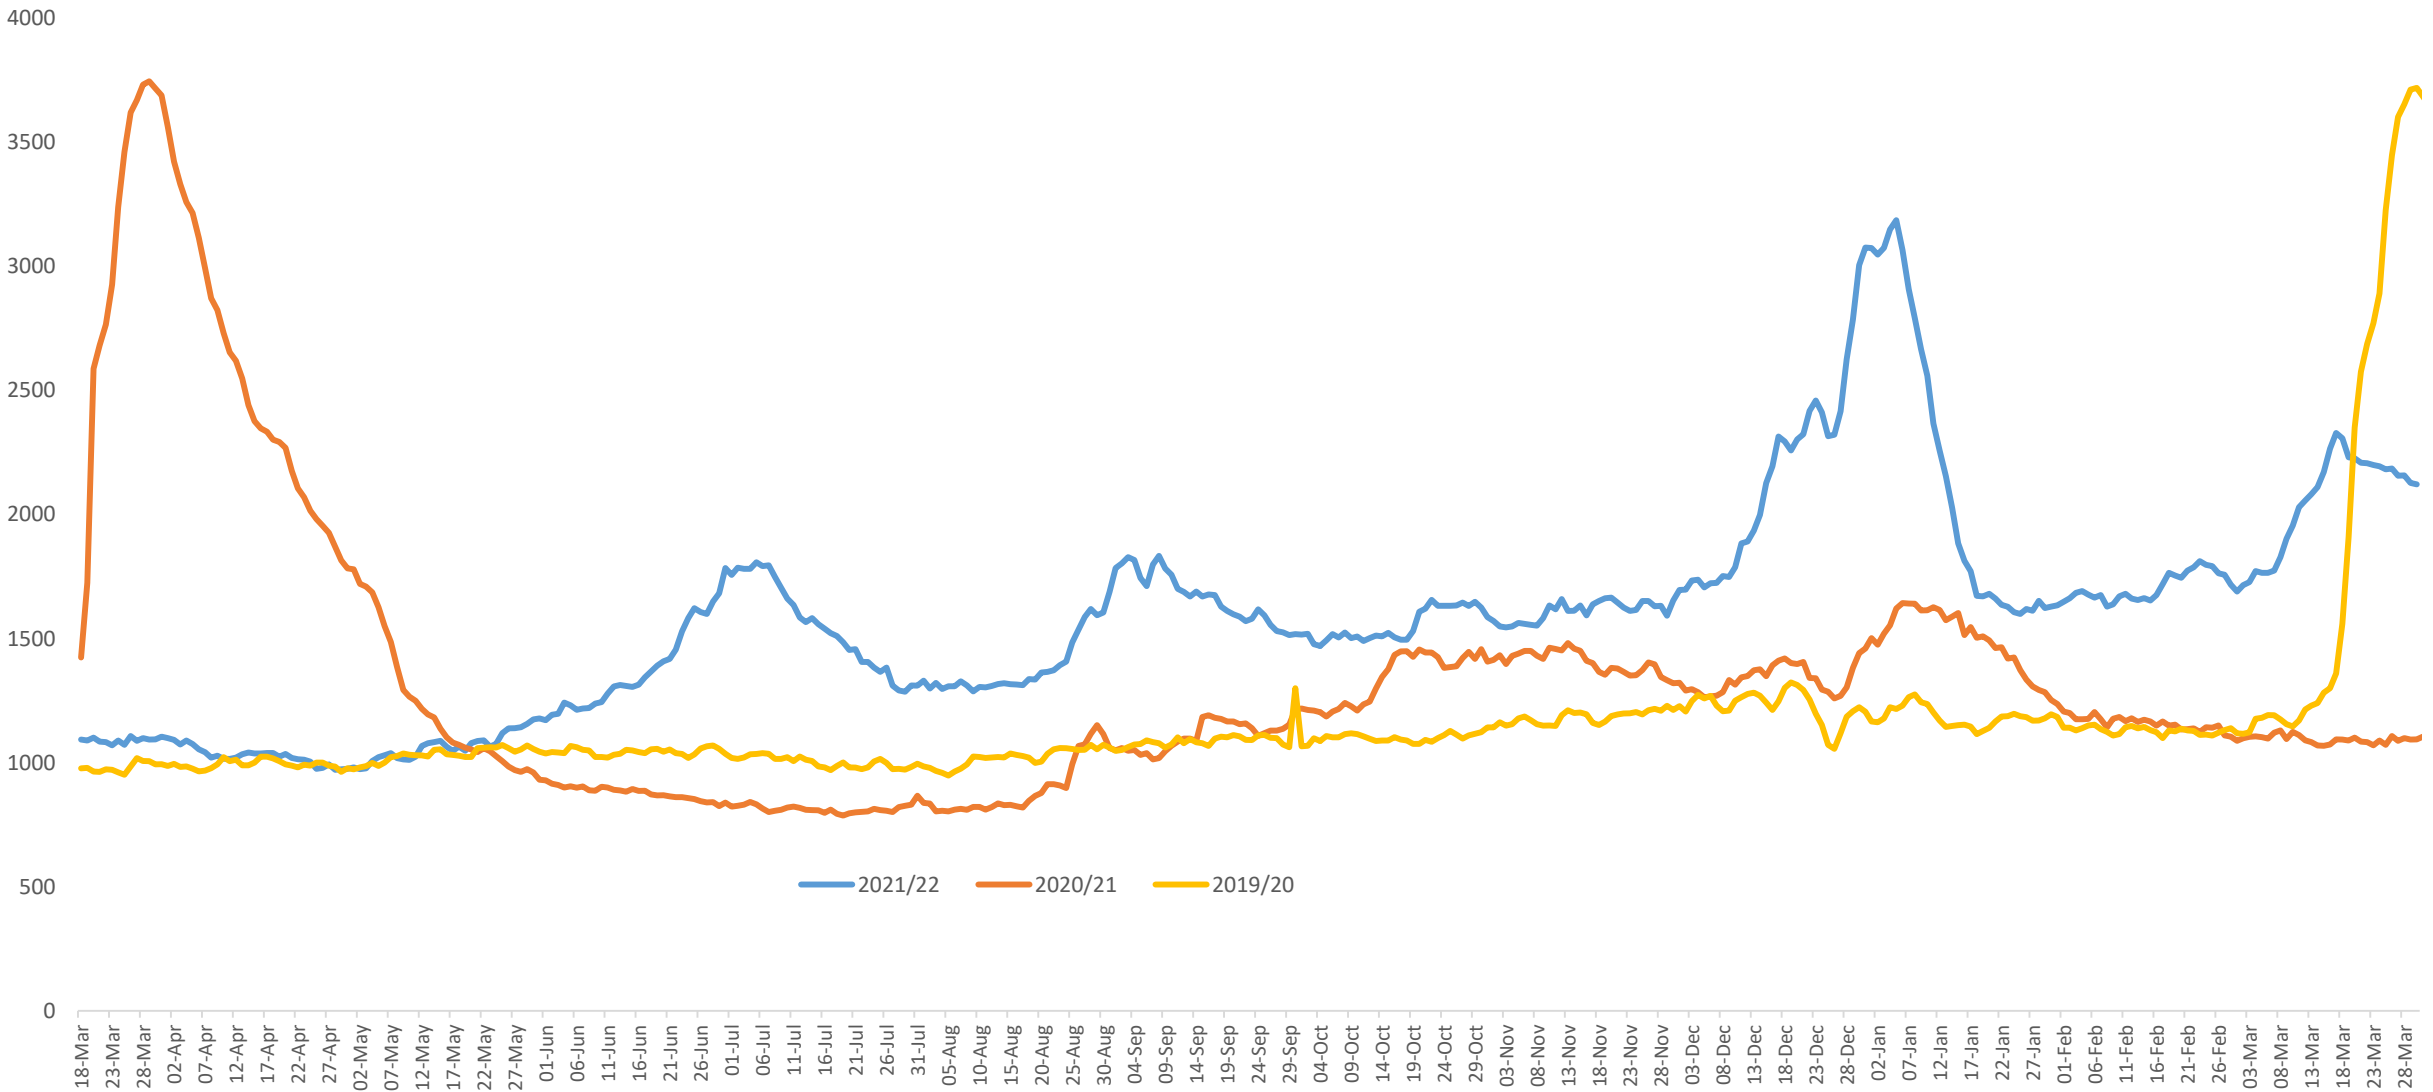

Total Absence (18th March 2020 – 30th March 2022)

Total Absence Levels Line Graph – Comparison of this year to previous two years.