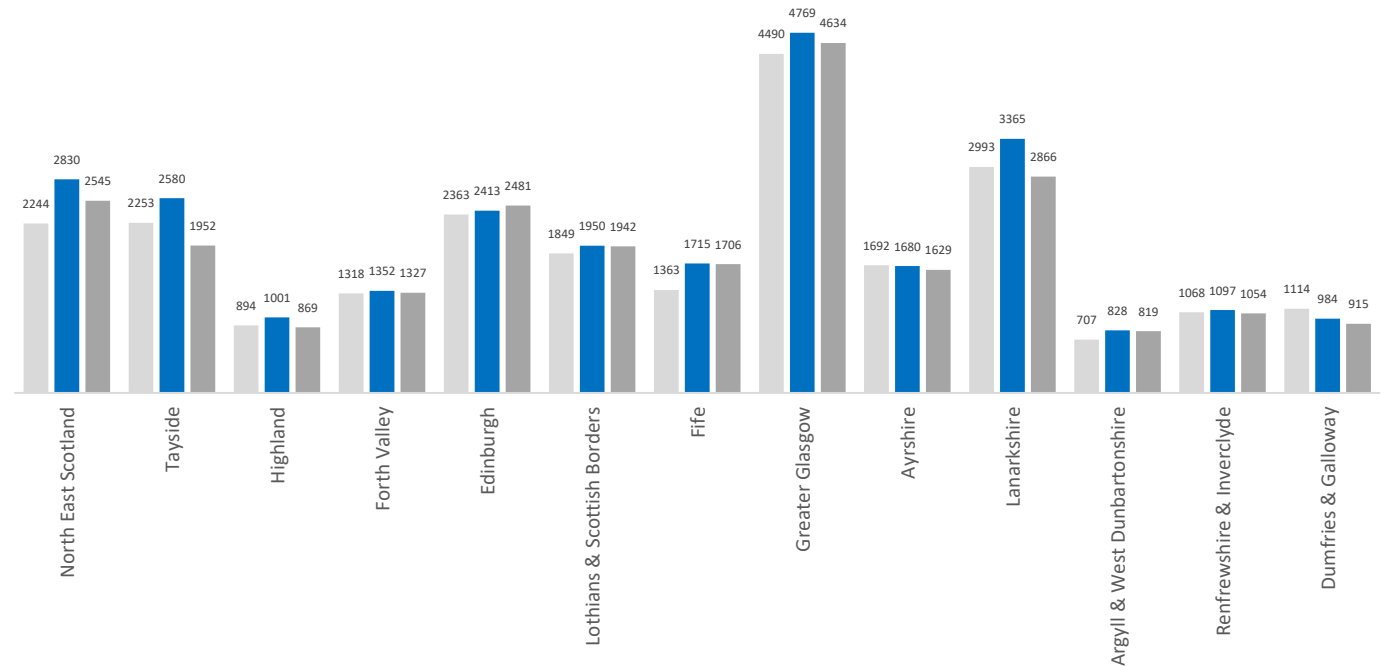

Cumulative Crime Demand (11th March 2020 to 27th March 2022)

Total Crime by Group

2020/21 2021/22 2022/23

Total Crime by Division

2020/21 2021/22 2022/23

Crime Group	1	2	3	4	5	6	7	Total
2020/21	440	699	5466	2627	3142	6305	5669	24348
2021/22	537	941	4857	2526	3767	6900	7036	26564
2022/23	576	778	5735	2525	3142	7082	4901	24739

More information regarding Crime Groups can be found [via this link](#)

All crime groups (with the exception of 1, 3 and 6) show a decrease in volume when compared to the same period last year. Crime groups 4, and 7 show a decrease in volume compared to 2020/21 whilst crime groups 1, 2, 3 & 6 show an increase. Crime group 5 shows the same levels when compared to 2020/2021.

All divisions (with the exception of Edinburgh) have noted a cumulative decrease in crime volumes when compared to the same period last year. All divisions (with the exception of North East Scotland, Edinburgh, Lothians & Scottish Borders, Fife, Greater Glasgow and Argyll & West Dunbartonshire) have seen a cumulative decrease in volume when compared to the same period 2020/2021.