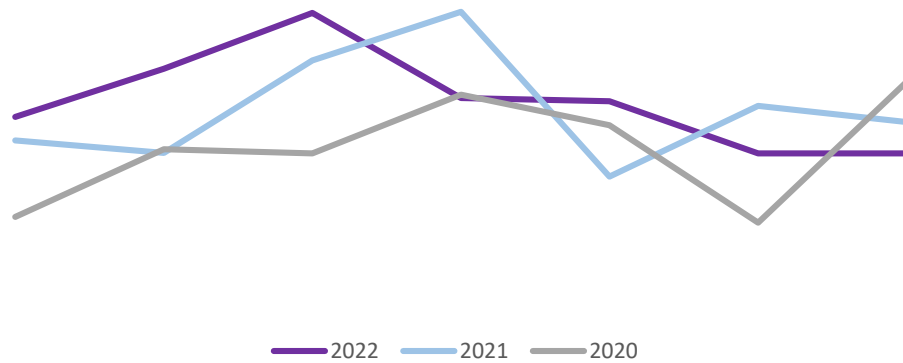

Crime

Crime Volume (11 March – Present compared to Previous Year)

Crime has continued to trend at levels higher than the seasonal average, and total crime volume this year is 7% lower when compared to last year.

Crime Group Breakdown Change from previous year				
Group 1	Group 2	Group 3	Group 4	Group 5
7%	-17%	18%	0%	-17%

Incident Demand

Incident volume throughout the last week is 2% higher when compared to the same time last year and 9% higher when compared to the same period in 2020.

Absence

Absence levels have reduced this week. Absence levels continue to trend above the same period in 2020/21 but below 2019/20.

Absences remain below the peak in April 2020.

Weekly Service Centre Demand (24th – 30th March 2022)