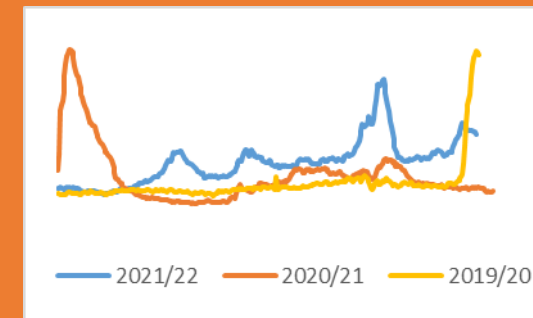

Crime

Crime Volume (11 March – Present compared to Previous Year)

Crime has continued to trend at levels higher than the seasonal average, and total crime volume this year is 7% lower when compared to last year.

Crime Group Breakdown Change from previous year				
Group 1	Group 2	Group 3	Group 4	Group 5
7%	-17%	18%	0%	-17%

Incident Demand

Incident volume throughout the last week is 2% higher when compared to the same time last year and 9% higher when compared to the same period in 2020.

Absence

Absence levels have reduced this week. Absence levels continue to trend above the same period in 2020/21 but below 2019/20.

Absences remain below the peak in April 2020.

Weekly Service Centre Demand (24th – 30th March 2022)