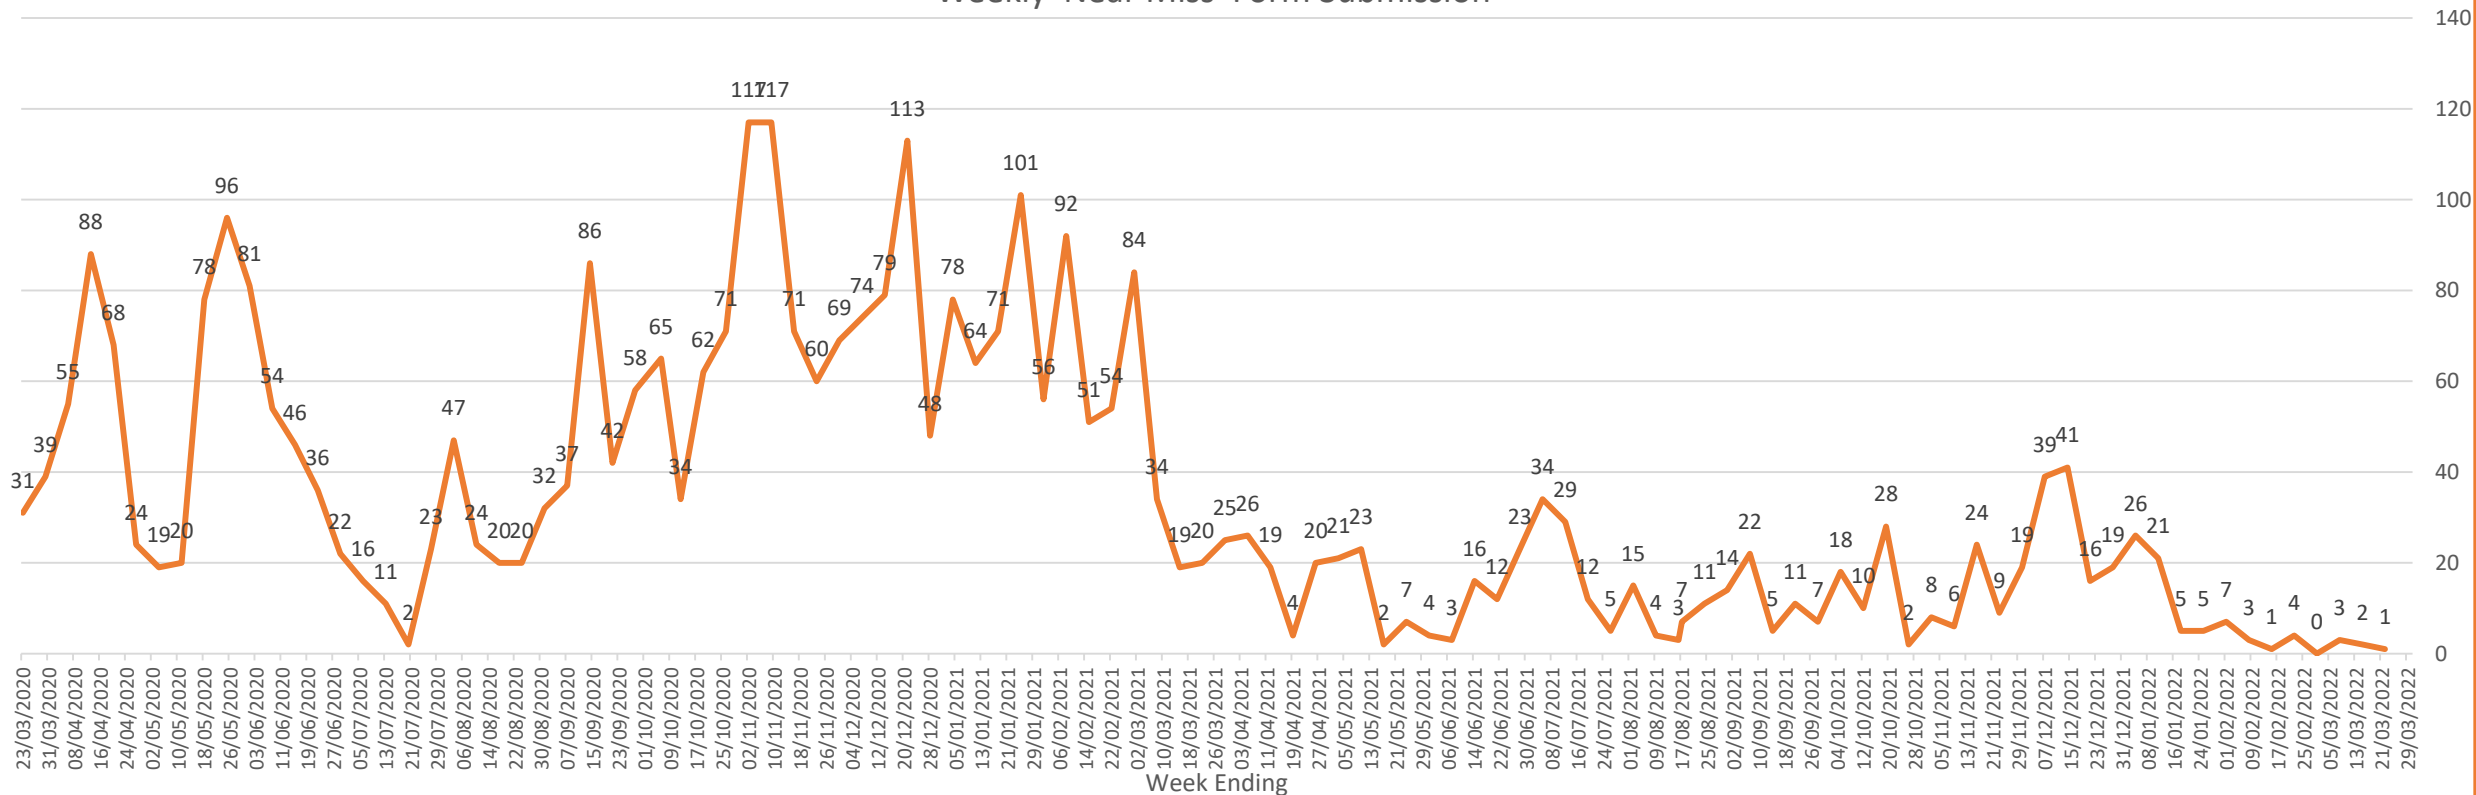

Absence levels have reduced this week. Absence levels continue to trend above the previous year but below 2020 levels.

Date	24-Mar	25-Mar	26-Mar	27-Mar	28-Mar	29-Mar	30-Mar
2022	2194	2182	2185	2156	2157	2127	2121
2021	1089	1072	1107	1088	1099	1093	1094
2020	2890	3226	3447	3601	3652	3711	3718

Total Absence (18th March 2020 – 30th March 2022)

Total Absence Levels Line Graph – Comparison of this year to previous two years.

Near Miss and Testing Data (w/e 23rd March 2020 – 28th March 2022)

Weekly 'Near Miss' Form Submission