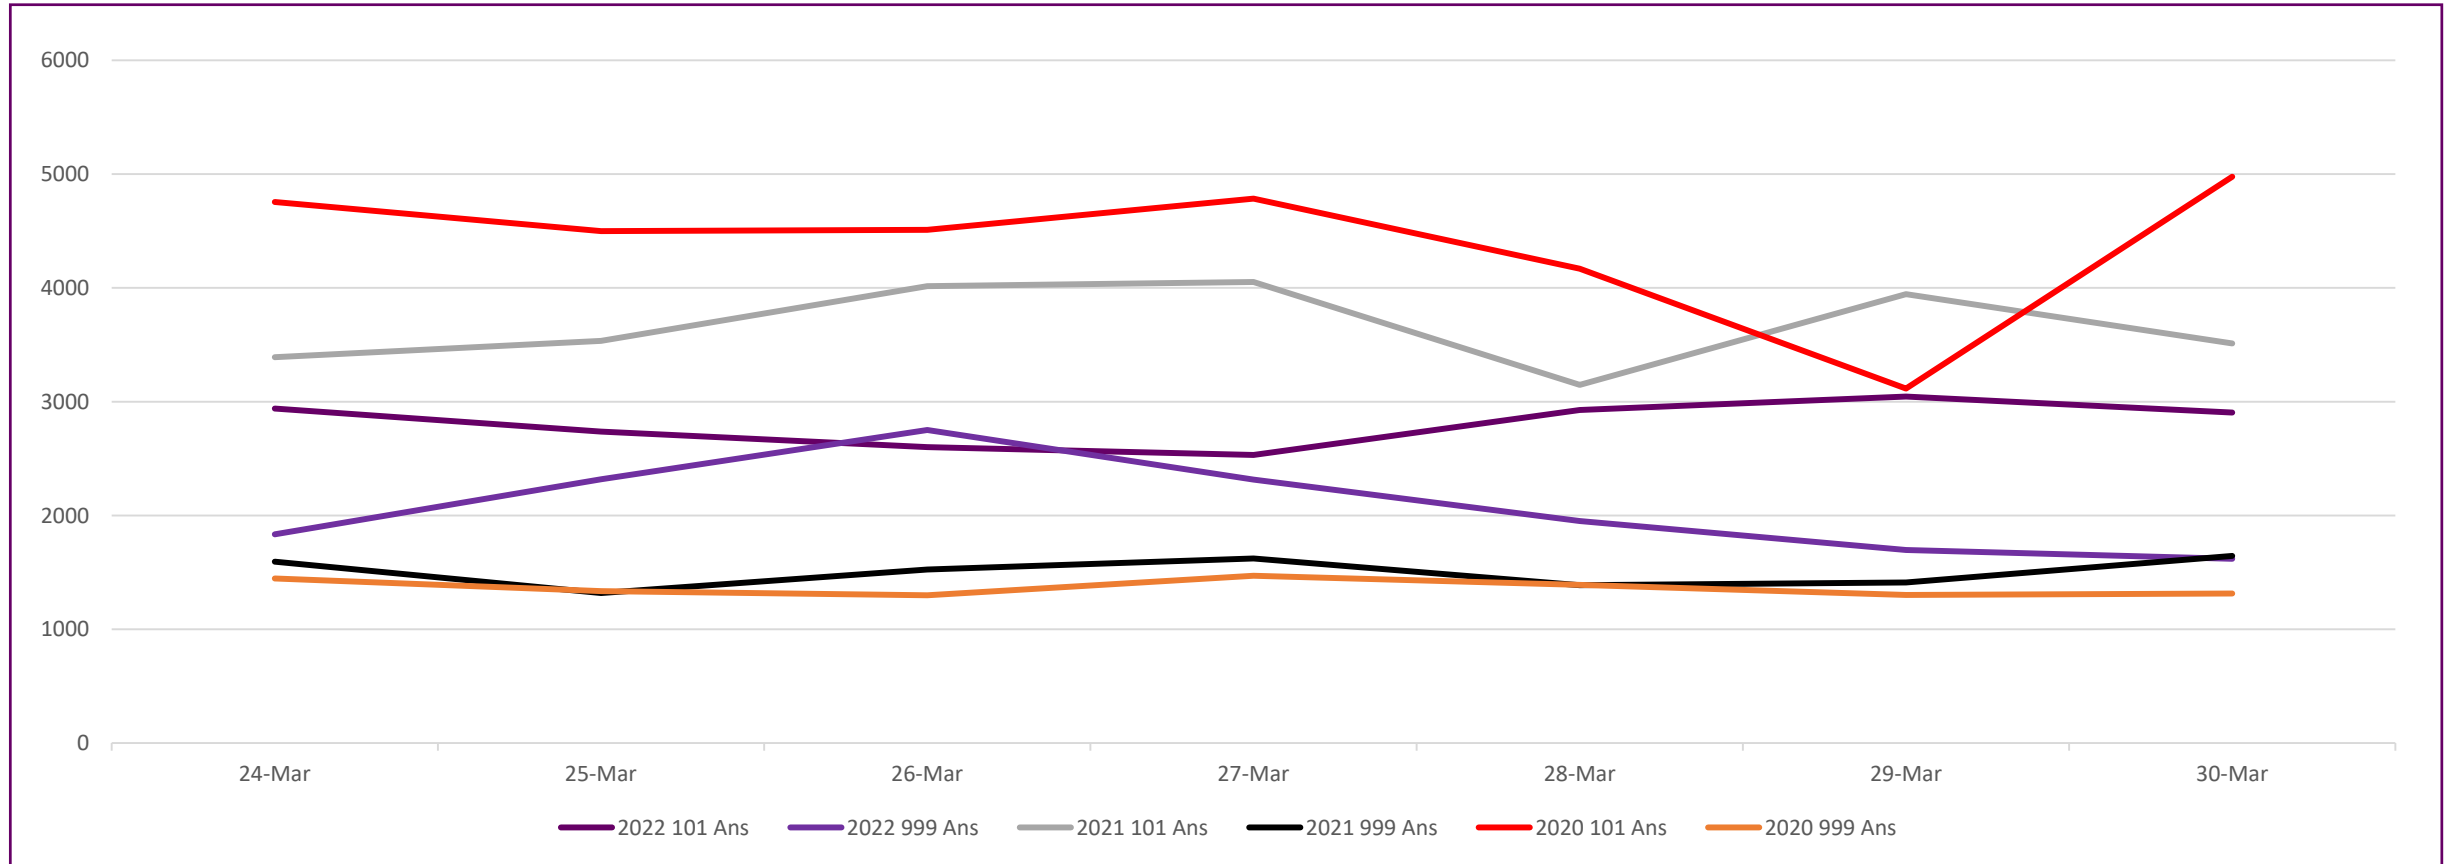

Crime

Crime Volume (11 March – Present compared to Previous Year)

Crime has continued to trend at levels higher than the seasonal average, and total crime volume this year is 7% lower when compared to last year.

Crime Group Breakdown Change from previous year				
Group 1	Group 2	Group 3	Group 4	Group 5
7%	-17%	18%	0%	-17%

Incident Demand

Incident volume throughout the last week is 2% higher when compared to the same time last year and 9% higher when compared to the same period in 2020.

Absence

Absence levels have reduced this week. Absence levels continue to trend above the same period in 2020/21 but below 2019/20.

Absences remain below the peak in April 2020.

Weekly Service Centre Demand (24th – 30th March 2022)

	24-Mar	25-Mar	26-Mar	27-Mar	28-Mar	29-Mar	30-Mar	Total
2022 101 Ans	2940	2737	2601	2532	2927	3046	2905	19688
2022 999 Ans	1835	2318	2751	2315	1952	1697	1619	14487
2021 101 Ans	3391	3535	4016	4052	3148	3945	3512	25599
2021 999 Ans	1595	1319	1526	1622	1388	1412	1645	10507
2020 101 Ans	4755	4499	4510	4784	4169	3115	4977	30809
2020 999 Ans	1447	1336	1299	1471	1391	1302	1314	9560