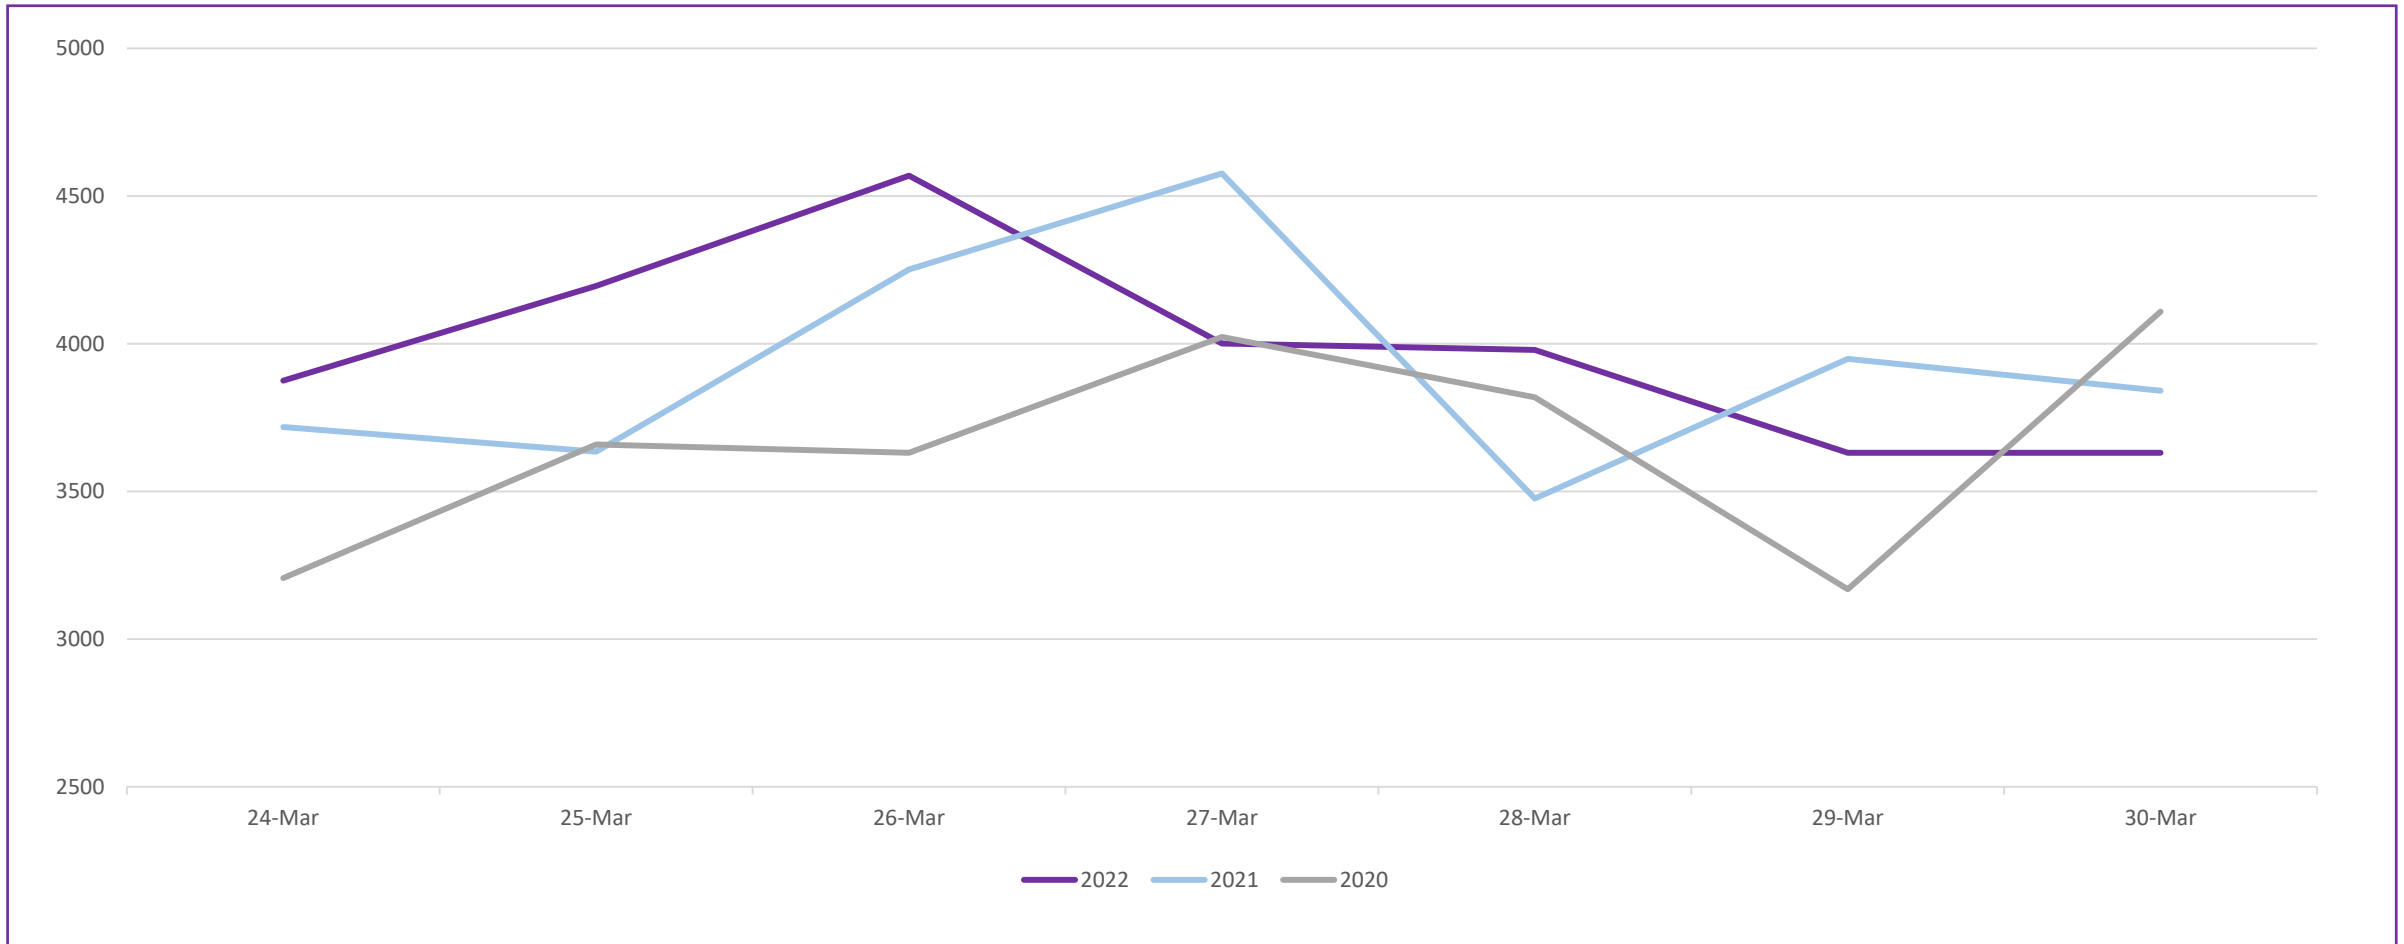

Crime Group Breakdown Change from previous year				
Group 1	Group 2	Group 3	Group 4	Group 5
7%	-17%	18%	0%	-17%

Incident Demand

Incident volume throughout the last week is 2% higher when compared to the same time last year and 9% higher when compared to the same period in 2020.

Absence

Absence levels have reduced this week. Absence levels continue to trend above the same period in 2020/21 but below 2019/20.

Absences remain below the peak in April 2020.

Weekly Service Centre Demand (24th – 30th March 2022)

	24-Mar	25-Mar	26-Mar	27-Mar	28-Mar	29-Mar	30-Mar	Total
2022 101 Ans	2940	2737	2601	2532	2927	3046	2905	19688
2022 999 Ans	1835	2318	2751	2315	1952	1697	1619	14487
2021 101 Ans	3391	3535	4016	4052	3148	3945	3512	25599
2021 999 Ans	1595	1319	1526	1622	1388	1412	1645	10507
2020 101 Ans	4755	4499	4510	4784	4169	3115	4977	30809
2020 999 Ans	1447	1336	1299	1471	1391	1302	1314	9560

Weekly Incident Demand (24th – 30th March 2022)

	24-Mar	25-Mar	26-Mar	27-Mar	28-Mar	29-Mar	30-Mar	Total
2022	3875	4196	4569	4001	3979	3631	3631	27882
2021	3718	3635	4252	4577	3476	3949	3841	27448
2020	3207	3659	3631	4023	3819	3169	4109	25617