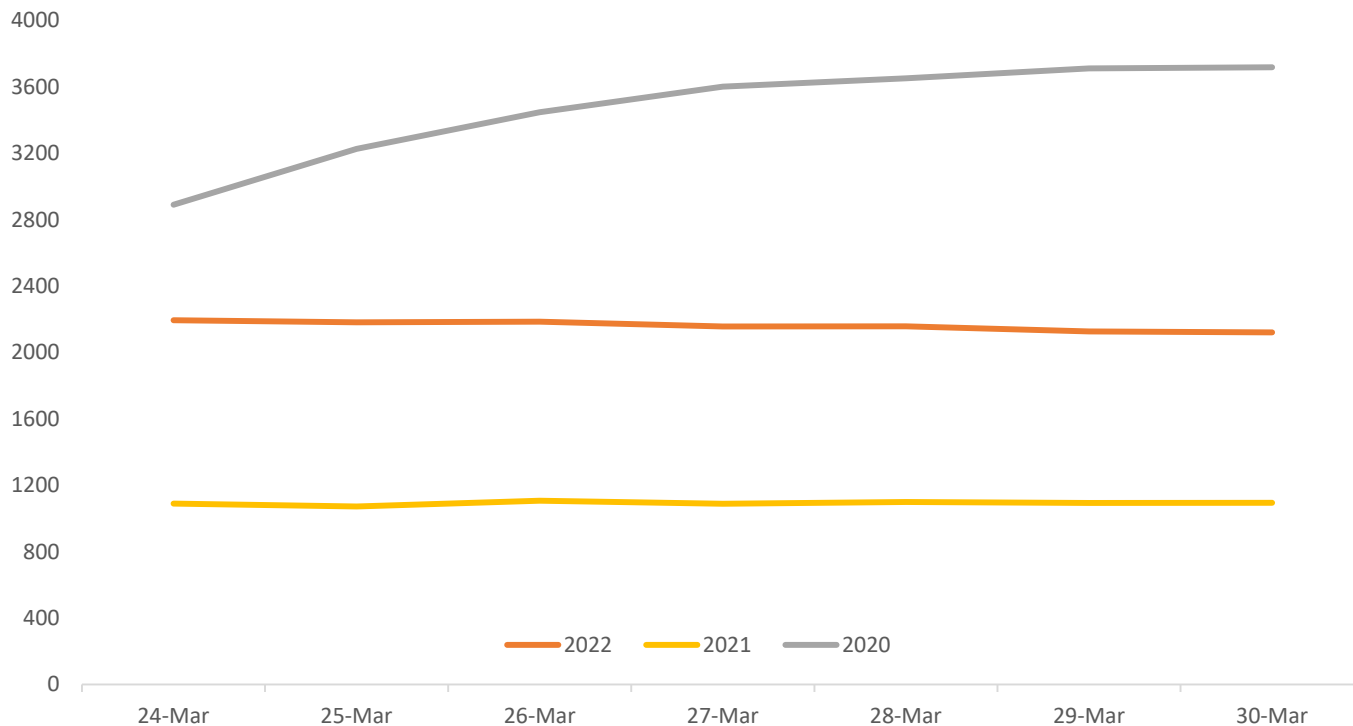

ABSENCE

Police Scotland Absences (24th – 30th March 2022)

30 March 2022	No.	Same day previous week	Change from same day previous week (%)
COVID-19	994	1107 (-113)	-10%
Total Absences	2121	2199 (-78)	-4%

Active Covid-19 Absence Reason

Precautionary Isolation	29
Symptoms	27
Tracing	21
Tracing – NHS Protect App	5
Acute COVID	847
Post COVID Syndrome	43
Ongoing Symptomatic	22

Weekly Absence Levels Line Graph – Comparison of this year to previous two years.

Absence levels have reduced this week. Absence levels continue to trend above the previous year but below 2020 levels.

Date	24-Mar	25-Mar	26-Mar	27-Mar	28-Mar	29-Mar	30-Mar
2022	2194	2182	2185	2156	2157	2127	2121
2021	1089	1072	1107	1088	1099	1093	1094
2020	2890	3226	3447	3601	3652	3711	3718