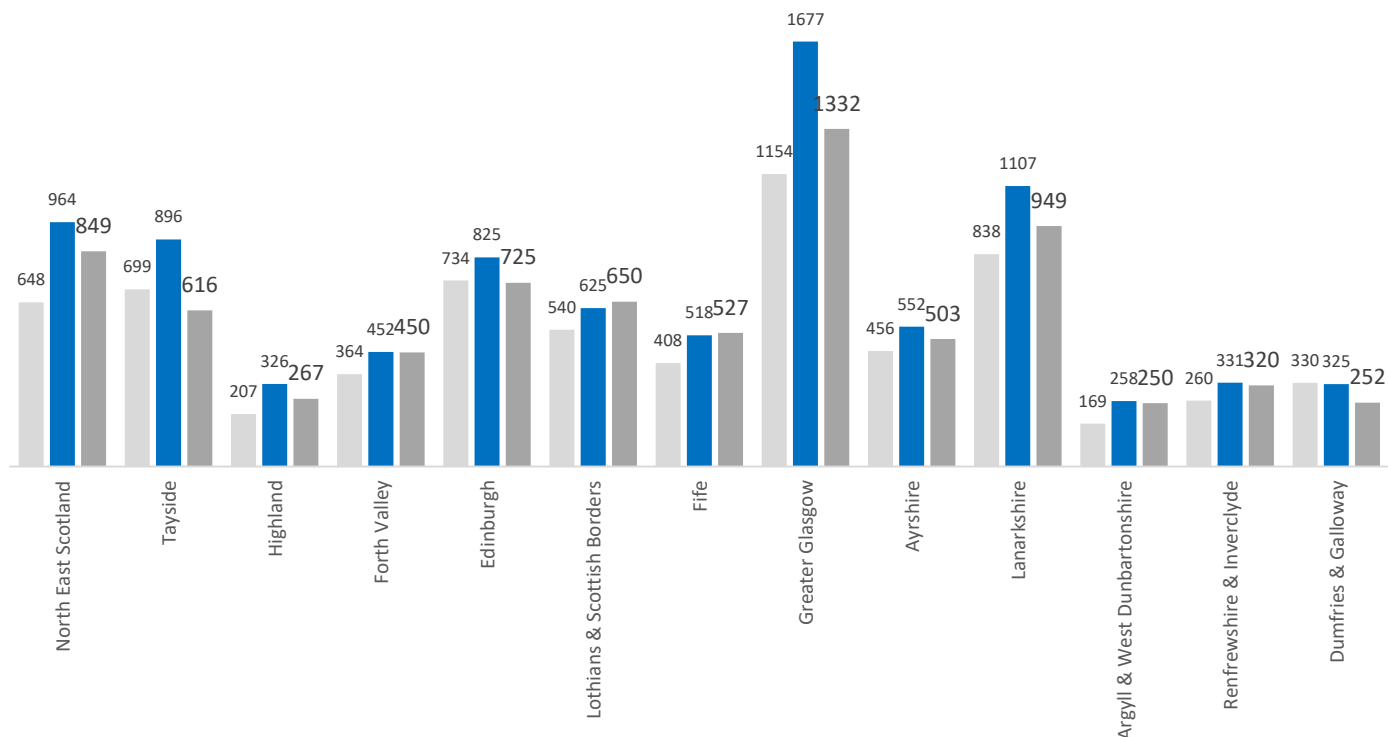

Weekly Incident Demand (24th – 30th March 2022)

	24-Mar	25-Mar	26-Mar	27-Mar	28-Mar	29-Mar	30-Mar	Total
2022	3875	4196	4569	4001	3979	3631	3631	27882
2021	3718	3635	4252	4577	3476	3949	3841	27448
2020	3207	3659	3631	4023	3819	3169	4109	25617

Crime Group	1	2	3	4	5	6	7	Total
2020/21	115	164	1478	760	901	1888	1501	6807
2021/22	173	317	1619	846	1205	2275	2421	8856
2022/23	186	263	1853	760	954	2270	1404	7690

More information regarding Crime Groups can be found [via this link](#)

Weekly Crime by Division

2020/21 2021/22 2022/23

All Crime Groups (with the exception of group 1 and 3) show a decrease in volume when compared against the same period last year. All Crime Groups (with the exception of group 4 & 7) show an increase in volume when compared to the same period 2020/21.