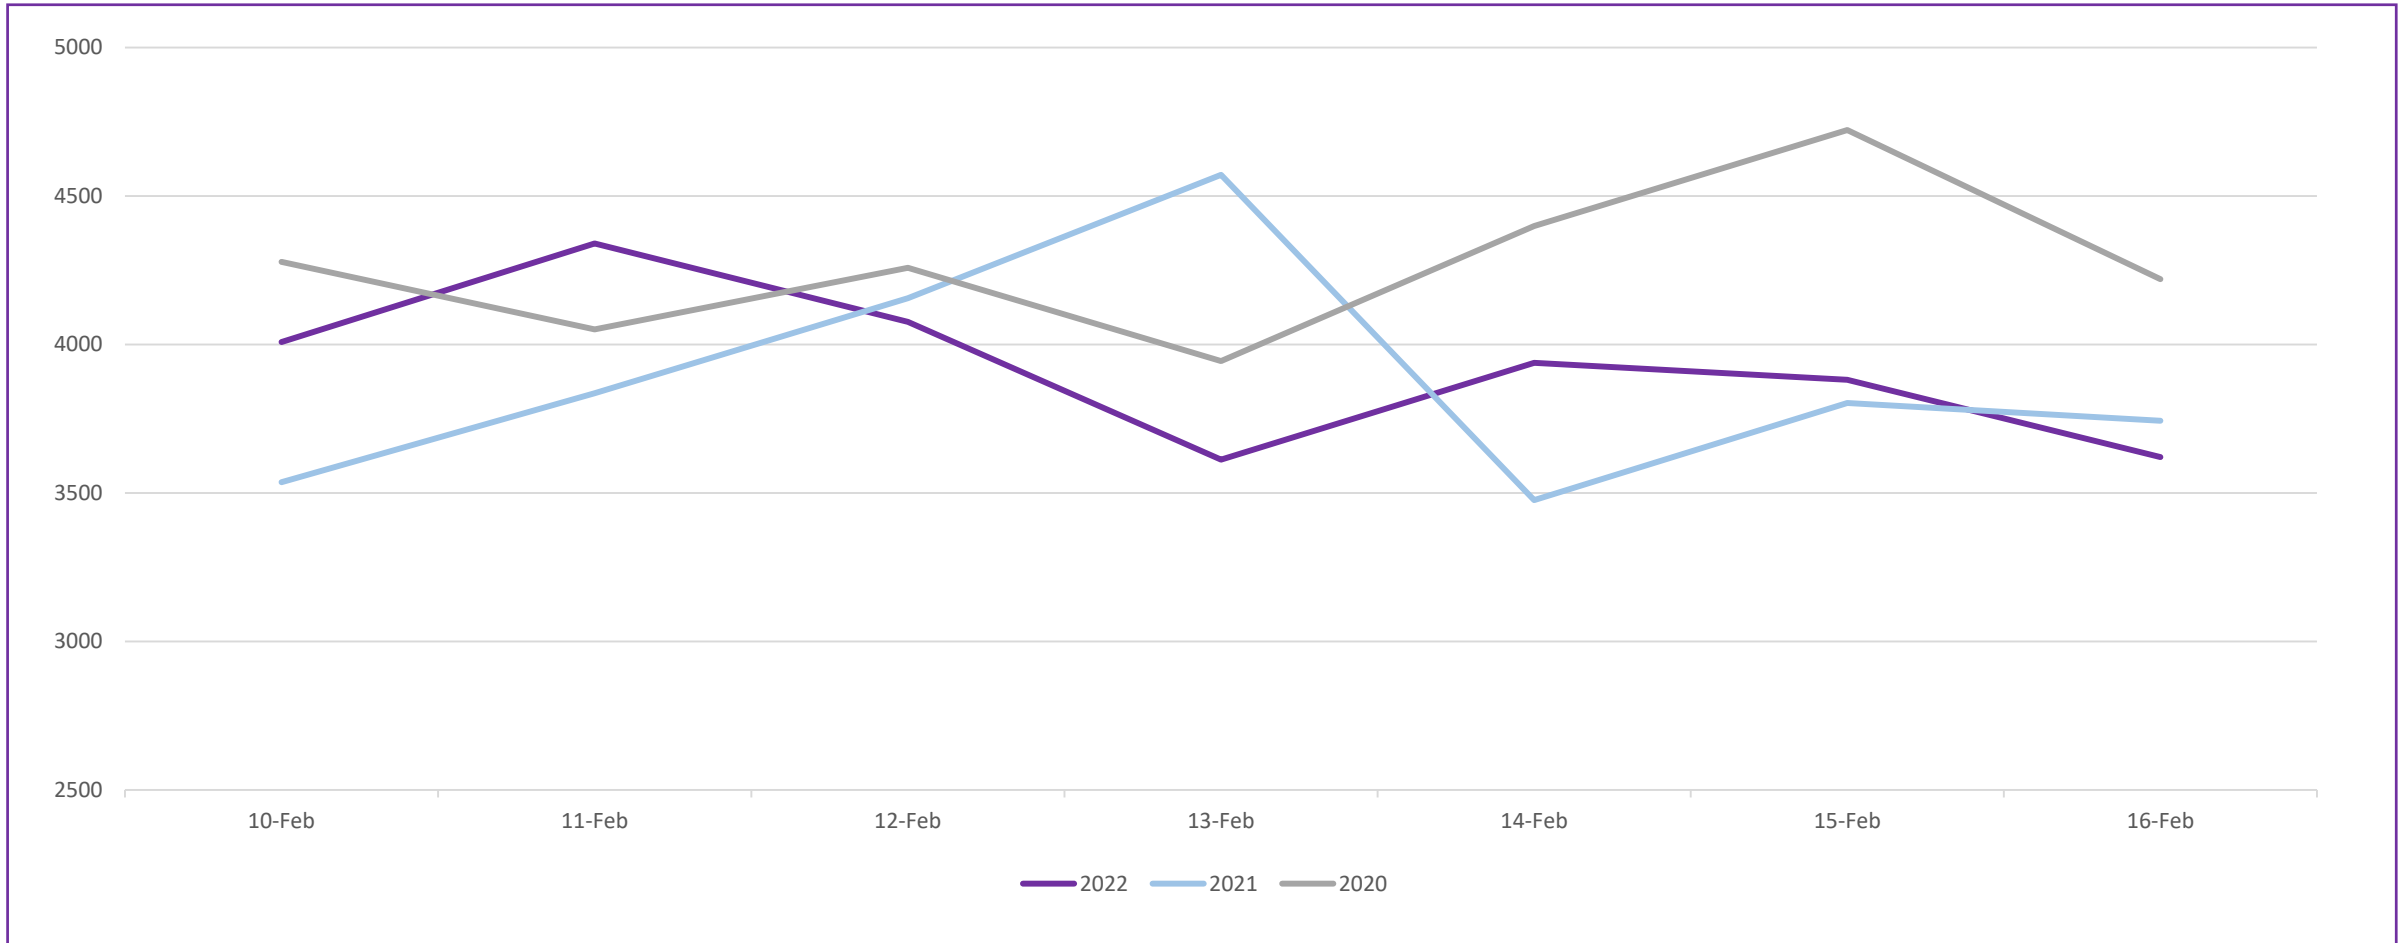

Crime Group Breakdown Change from previous year				
Group 1	Group 2	Group 3	Group 4	Group 5
14%	18%	4%	4%	-10%

Incident Demand

Incident volume throughout the last week is 1% higher when compared to the same time last year and 8% lower when compared to the same period in 2020.

Absence

Absence levels have remained steady this week. Absence levels continue to trend above the same periods in 2020/21 & 2019/20.

Absences remain below the peak in April 2020.

Weekly Service Centre Demand (10th – 16th February 2022)

	10-Feb	11-Feb	12-Feb	13-Feb	14-Feb	15-Feb	16-Feb	Total
2022 101 Ans	3520	3749	2968	2608	3380	3304	3363	22892
2022 999 Ans	1744	1865	2073	1955	1832	1746	1441	12656
2021 101 Ans	3517	3964	4242	4236	3423	3936	3428	26746
2021 999 Ans	1439	1303	1437	1675	1189	1217	1401	9661
2020 101 Ans	4935	4767	4401	3805	4034	4098	3874	29914
2020 999 Ans	1406	1326	1586	1683	1911	2019	1712	11643

No figures should be considered as Official Police Statistics. These may not yet have been verified or validated.

OFFICIAL

Weekly Incident Demand (10th – 16th February 2022)

	10-Feb	11-Feb	12-Feb	13-Feb	14-Feb	15-Feb	16-Feb	Total
2022	4008	4340	4076	3612	3938	3881	3621	27476
2021	3536	3836	4156	4571	3476	3803	3743	27121
2020	4278	4051	4258	3944	4399	4722	4220	29872