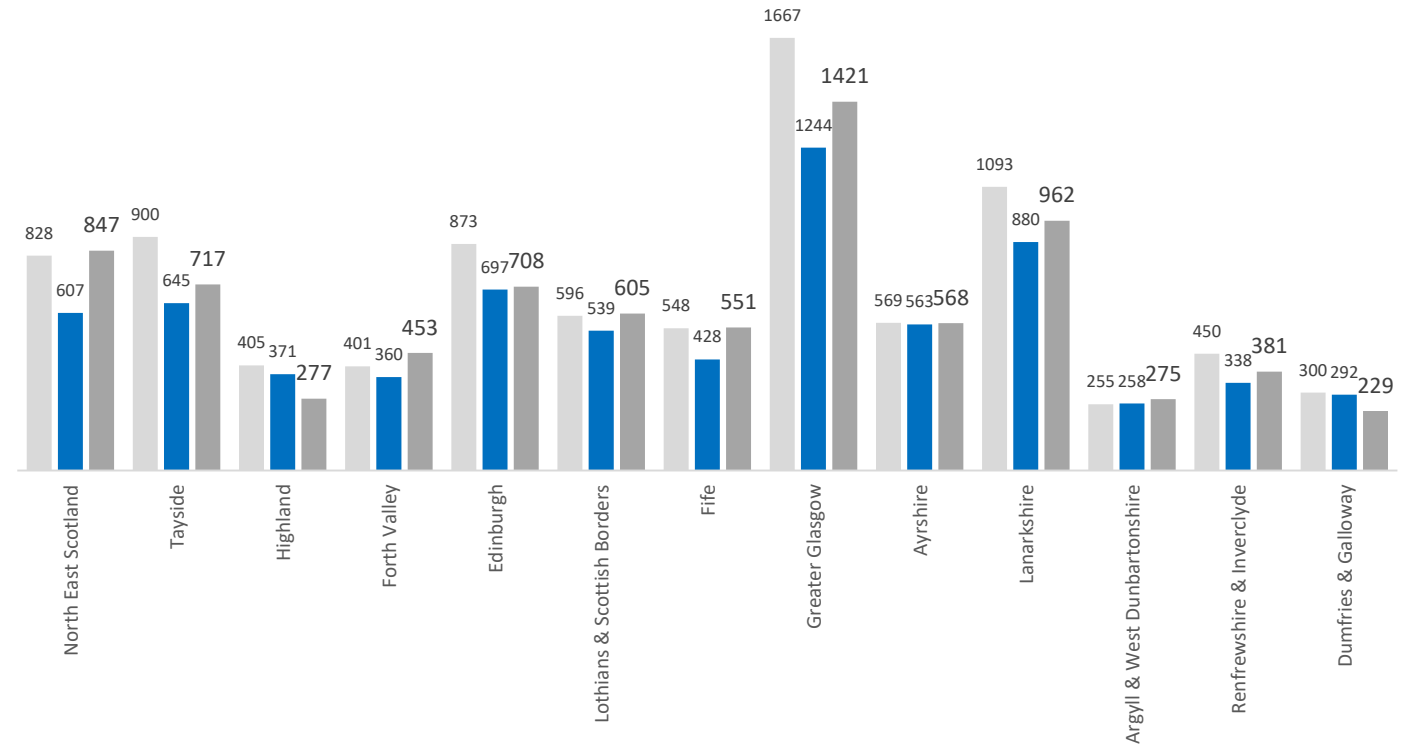

No figures should be considered as Official Police Statistics. These may not yet have been verified or validated.

OFFICIAL

Weekly Incident Demand (10th – 16th February 2022)

	10-Feb	11-Feb	12-Feb	13-Feb	14-Feb	15-Feb	16-Feb	Total
2022	4008	4340	4076	3612	3938	3881	3621	27476
2021	3536	3836	4156	4571	3476	3803	3743	27121
2020	4278	4051	4258	3944	4399	4722	4220	29872

Weekly Crime Demand (7th – 13th February 2022)

Weekly Crime by Group

2019/20 2020/21 2021/22

Crime Group	1	2	3	4	5	6	7	Total
2019/20	161	287	2069	909	1065	2231	2163	8885
2020/21	143	203	1358	609	1124	1734	2051	7222
2021/22	162	316	1927	809	999	2037	1744	7994

More information regarding Crime Groups can be found [via this link](#)

Weekly Crime by Division

2019/20 2020/21 2021/22

All Crime Groups (with the exception of groups 5 & 7) show an increase in volume when compared against the same period last year. All Crime Groups (with the exception of group 1 & 2) show a decrease in volume when compared to the same period 2019/20.