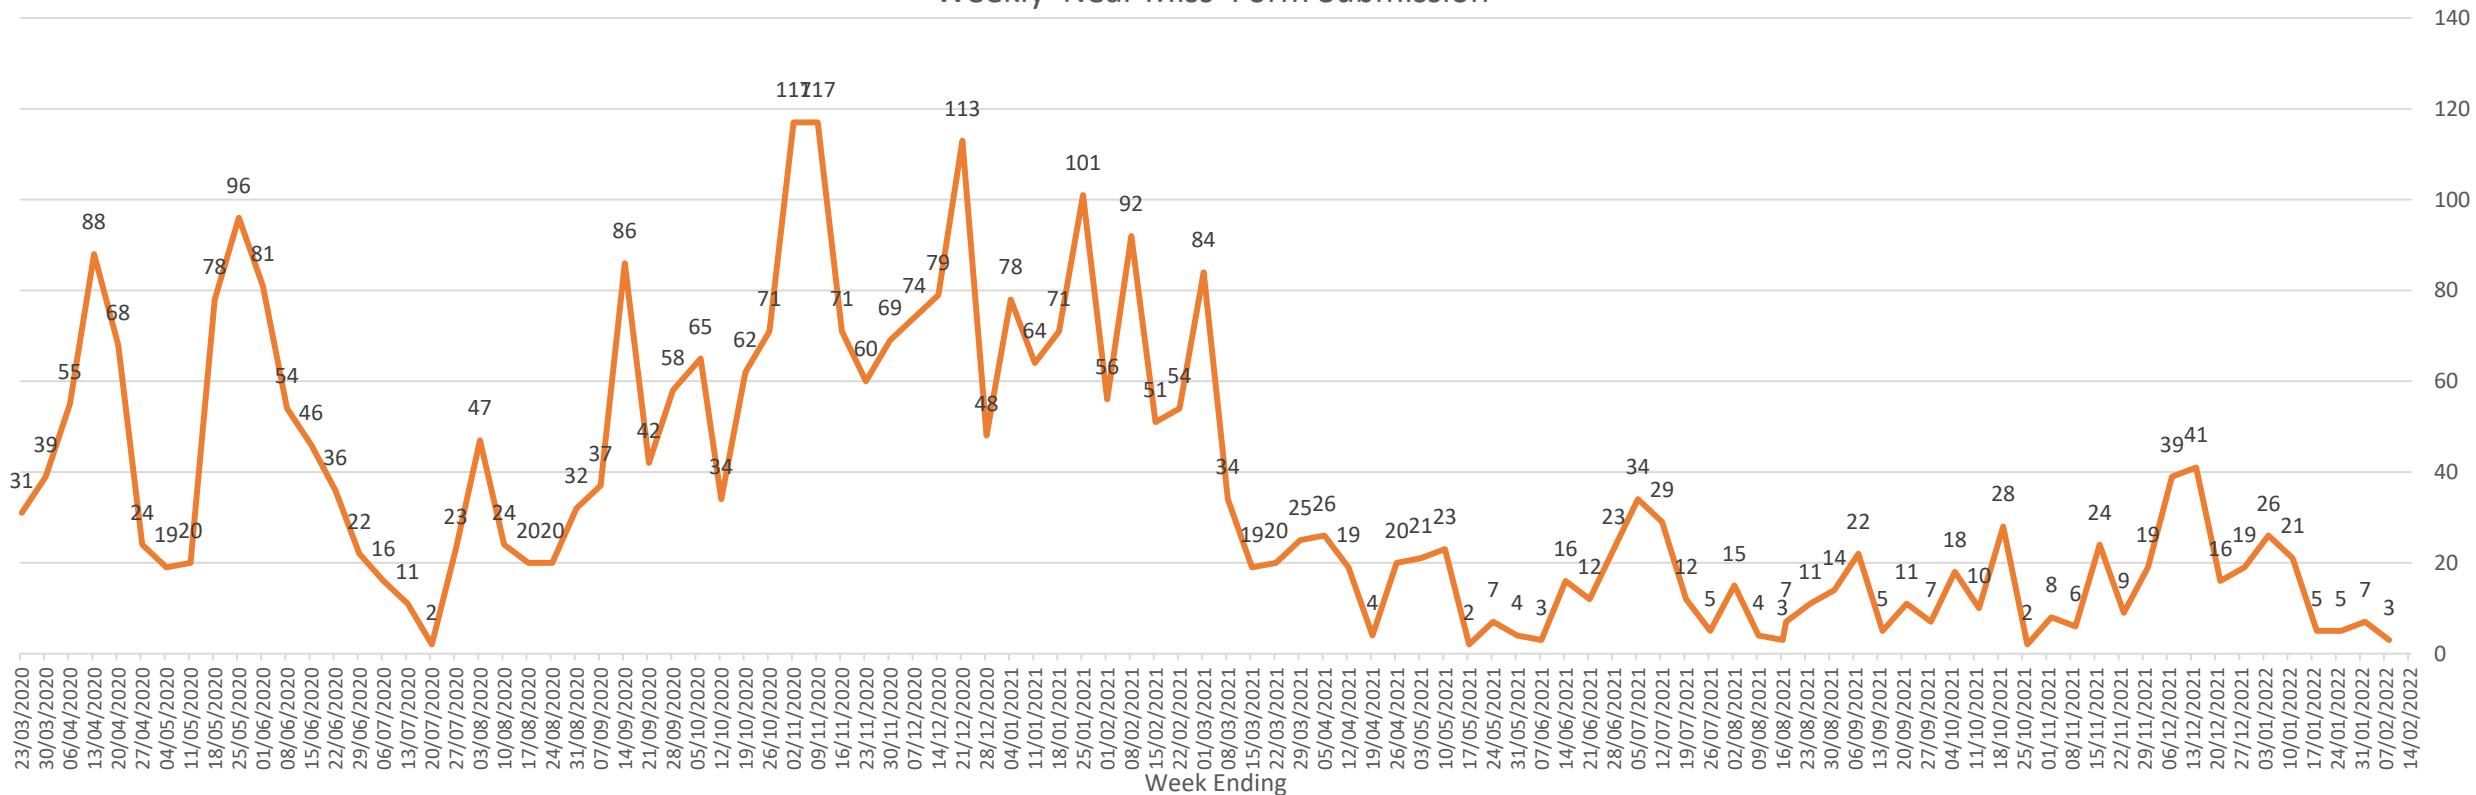

Near Miss and Testing Data (w/e 23rd March 2020 – 14th February 2022)

Weekly 'Near Miss' Form Submission

‘Near miss’ forms in the context of the pandemic situation may be submitted for a variety of reasons. i.e. when officers are potentially exposed to: COVID-19 whilst not wearing PPE, where PPE malfunctions, or in any other instance an officer feels a risk to themselves in a specific occurrence relating to COVID-19.

This can occur due to the reactive nature of policing, as well as being influenced by training levels and supply of PPE. This number of ‘Near Miss’ weekly submissions are down this week.

The amount of forms submitted continues to be attributable to the process for requesting an asymptomatic COVID-19 screening test due to an occupational risk, requiring the submission of a ‘near miss’ form. Many of the reports would not have been submitted without this requirement. The number of incidents where a lack of PPE is identified has not risen.