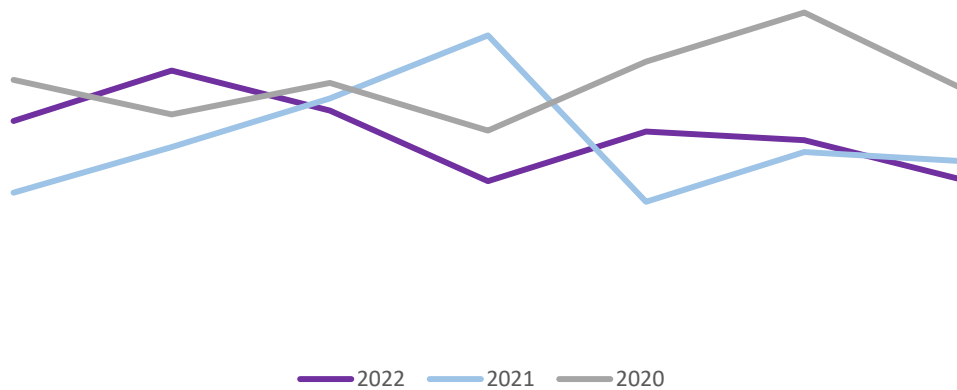

Crime

Crime Volume (11 March – Present compared to Previous Year)

Crime has continued to trend at levels higher than the seasonal average, and total crime volume this year is 1% higher when compared to last year.

Crime Group Breakdown Change from previous year				
Group 1	Group 2	Group 3	Group 4	Group 5
14%	18%	4%	4%	-10%

Incident Demand

Incident volume throughout the last week is 1% higher when compared to the same time last year and 8% lower when compared to the same period in 2020.

Absence

Absence levels have remained steady this week. Absence levels continue to trend above the same periods in 2020/21 & 2019/20.

Absences remain below the peak in April 2020.

Weekly Service Centre Demand (10th – 16th February 2022)