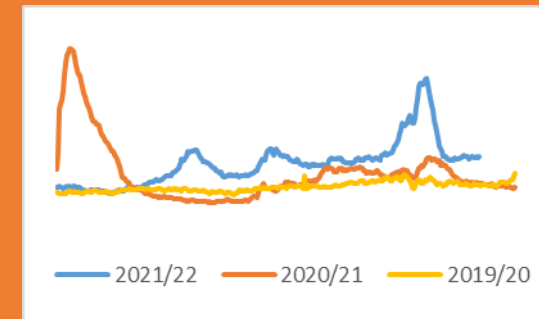

Crime

Crime Volume (11 March – Present compared to Previous Year)

Crime has continued to trend at levels higher than the seasonal average, and total crime volume this year is 1% higher when compared to last year.

Crime Group Breakdown Change from previous year				
Group 1	Group 2	Group 3	Group 4	Group 5
14%	18%	4%	4%	-10%

Incident Demand

Incident volume throughout the last week is 1% higher when compared to the same time last year and 8% lower when compared to the same period in 2020.

Absence

Absence levels have remained steady this week. Absence levels continue to trend above the same periods in 2020/21 & 2019/20.

Absences remain below the peak in April 2020.

Weekly Service Centre Demand (10th – 16th February 2022)