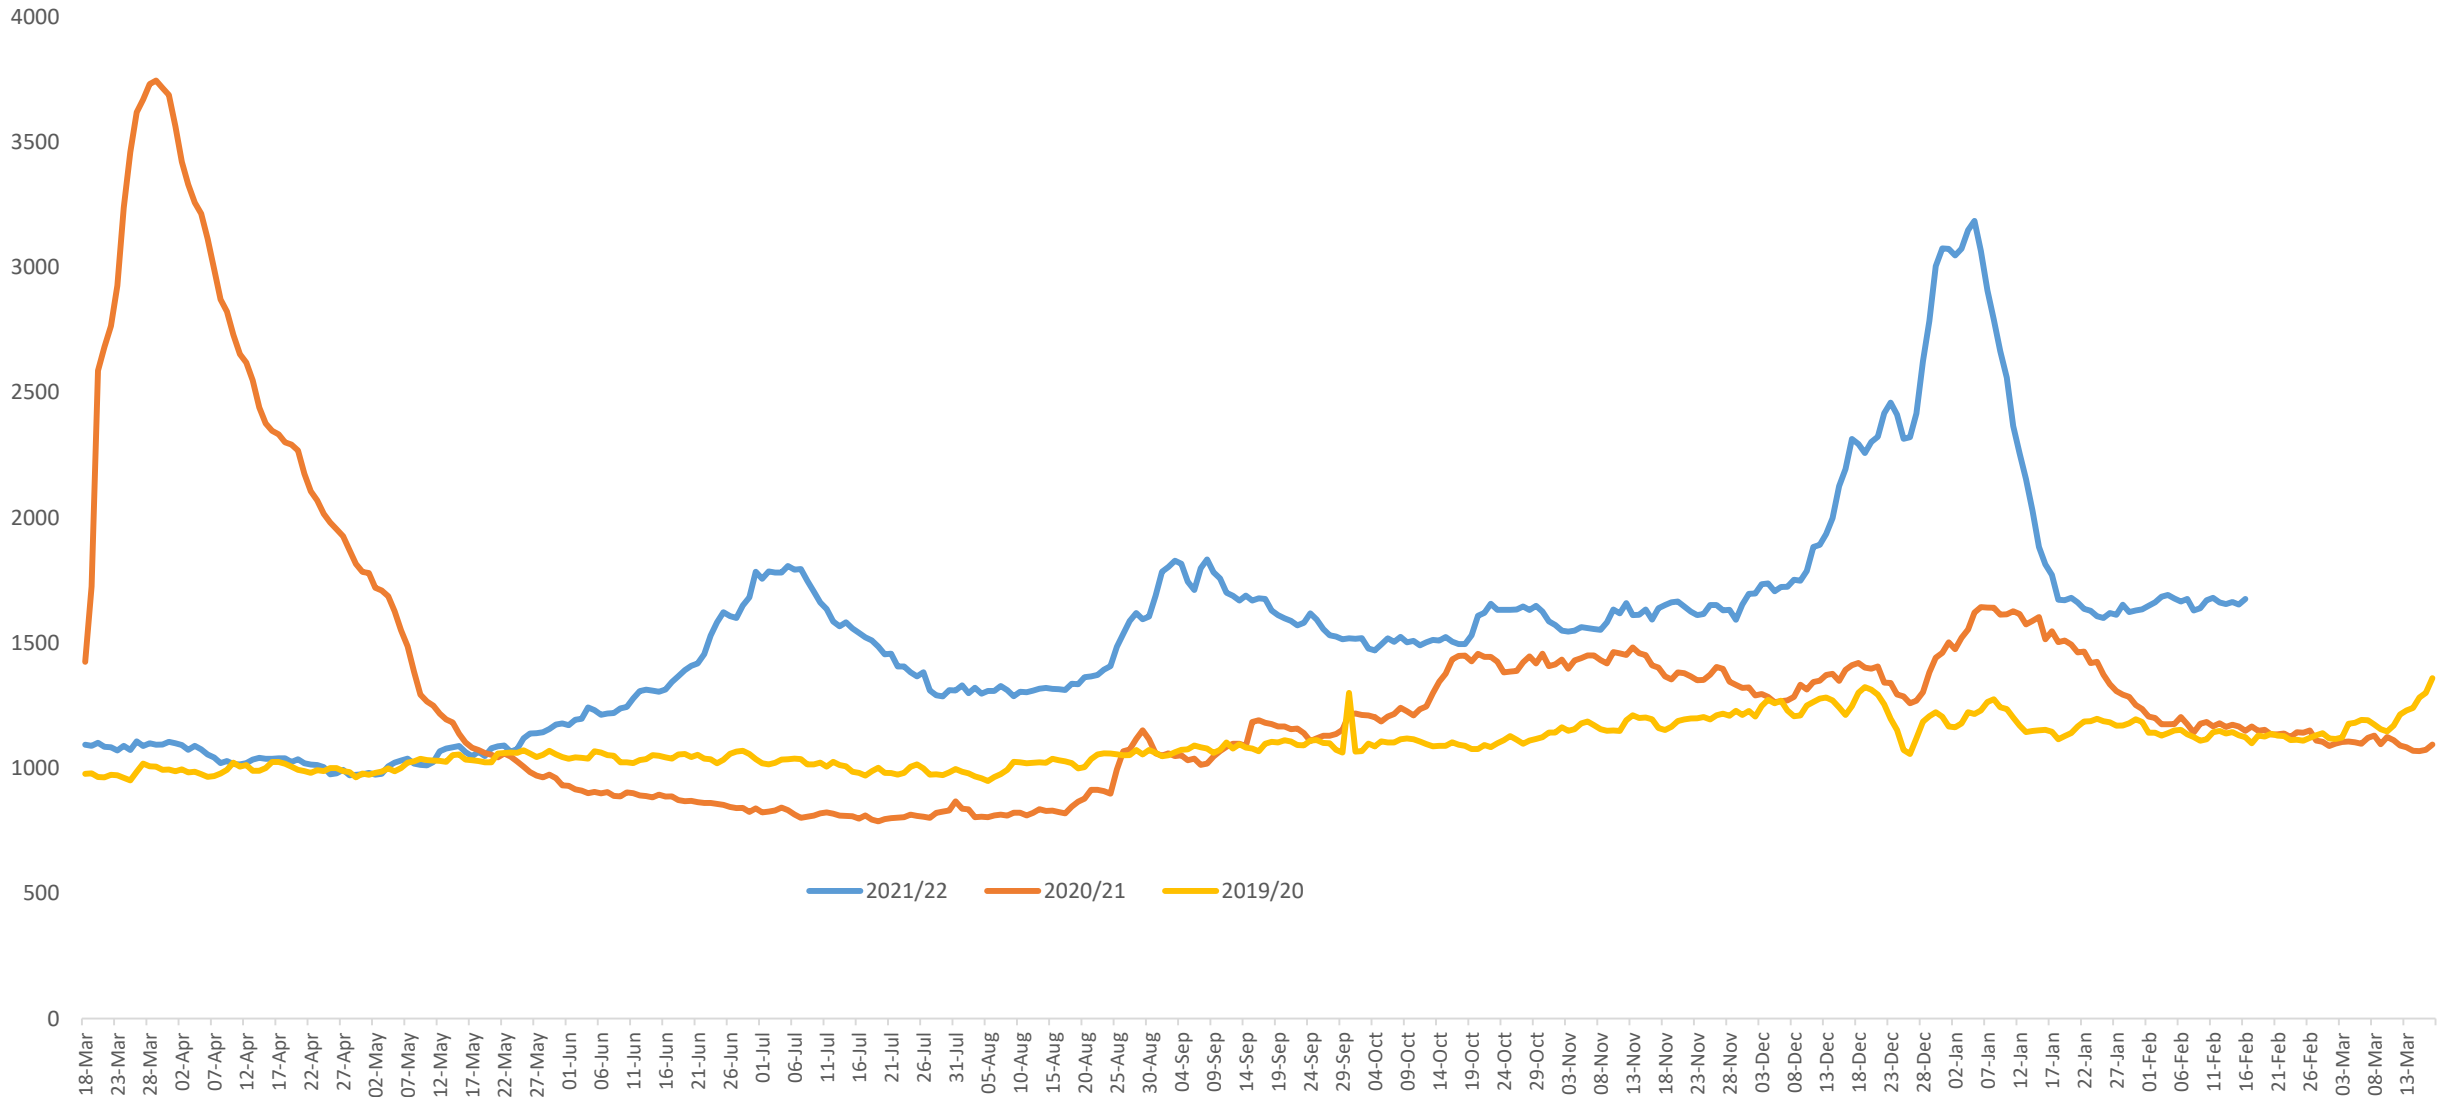

Total Absence (18th March 2020 – 16th February 2022)

Total Absence Levels Line Graph – Comparison of this year to previous two years.