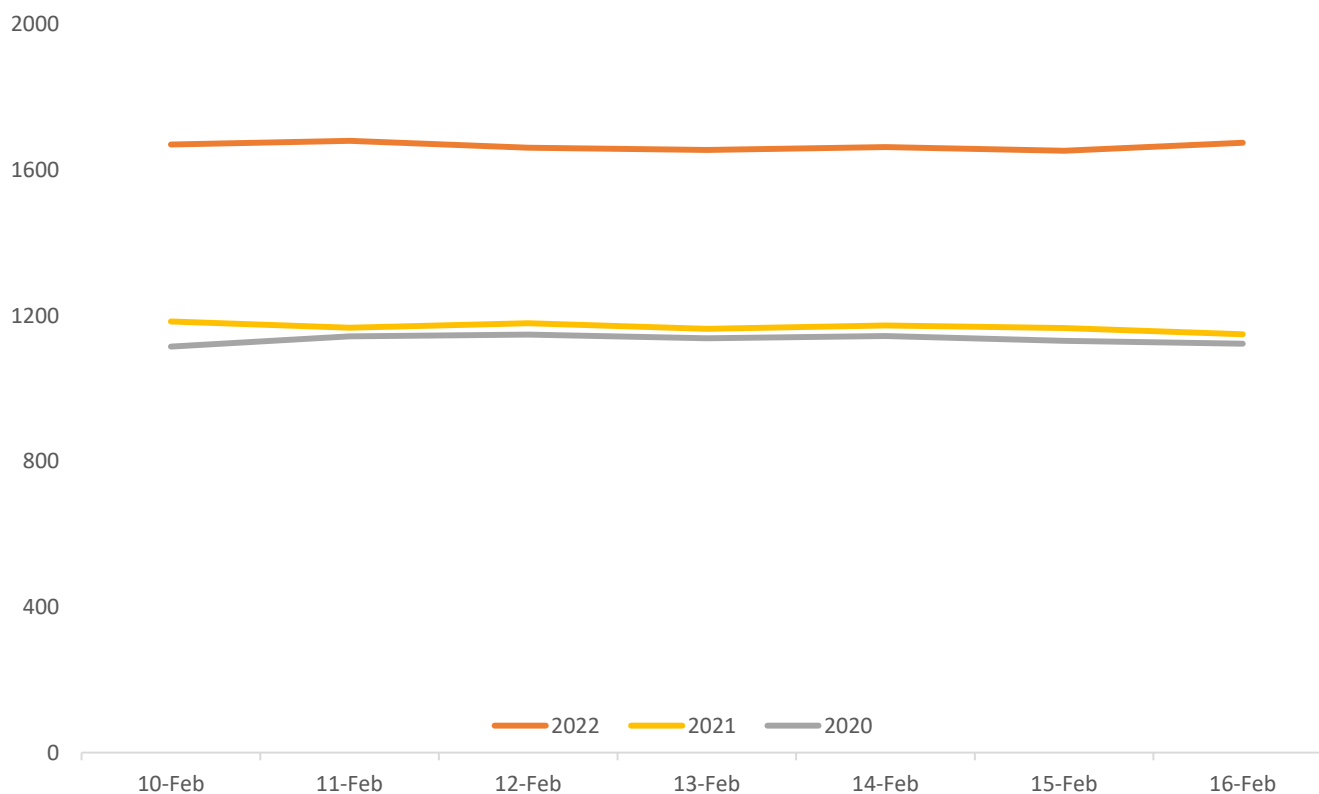

More information regarding Crime Groups can be found [via this link](#)

All crime groups (with the exception of 5 and 7) show an increase in volume when compared to the same period last year. Crime groups 3, 4, 5, 6 and 7 show a decrease in volume compared to 2019/20 whilst crime groups 1 and 2 show an increase.

Forth Valley, Lothian & Scottish Borders, Ayrshire, Lanarkshire, Argyll & West Dunbartonshire and Renfrewshire & Inverclyde have noted a cumulative decrease in crime volumes when compared to the same period last year, the remaining Divisions have noted an increase. All divisions (with the exception of North East Scotland and Fife) have seen a cumulative decrease in volume when compared to the same period 2019/2020.

ABSENCE

Police Scotland Absences (10th – 16th February 2022)

16 February 2022	No.	Same day previous week	Change from same day previous week (%)
COVID-19	636	596 (+40)	+7%
Total Absences	1675	1638 (+37)	+2%

Absence levels have remained steady this week. Absence levels continue to trend above the previous two years.

Date	10-Feb	11-Feb	12-Feb	13-Feb	14-Feb	15-Feb	16-Feb
2022	1670	1680	1661	1655	1663	1653	1675
2021	1184	1167	1179	1164	1173	1166	1149
2020	1115	1143	1148	1138	1144	1131	1123