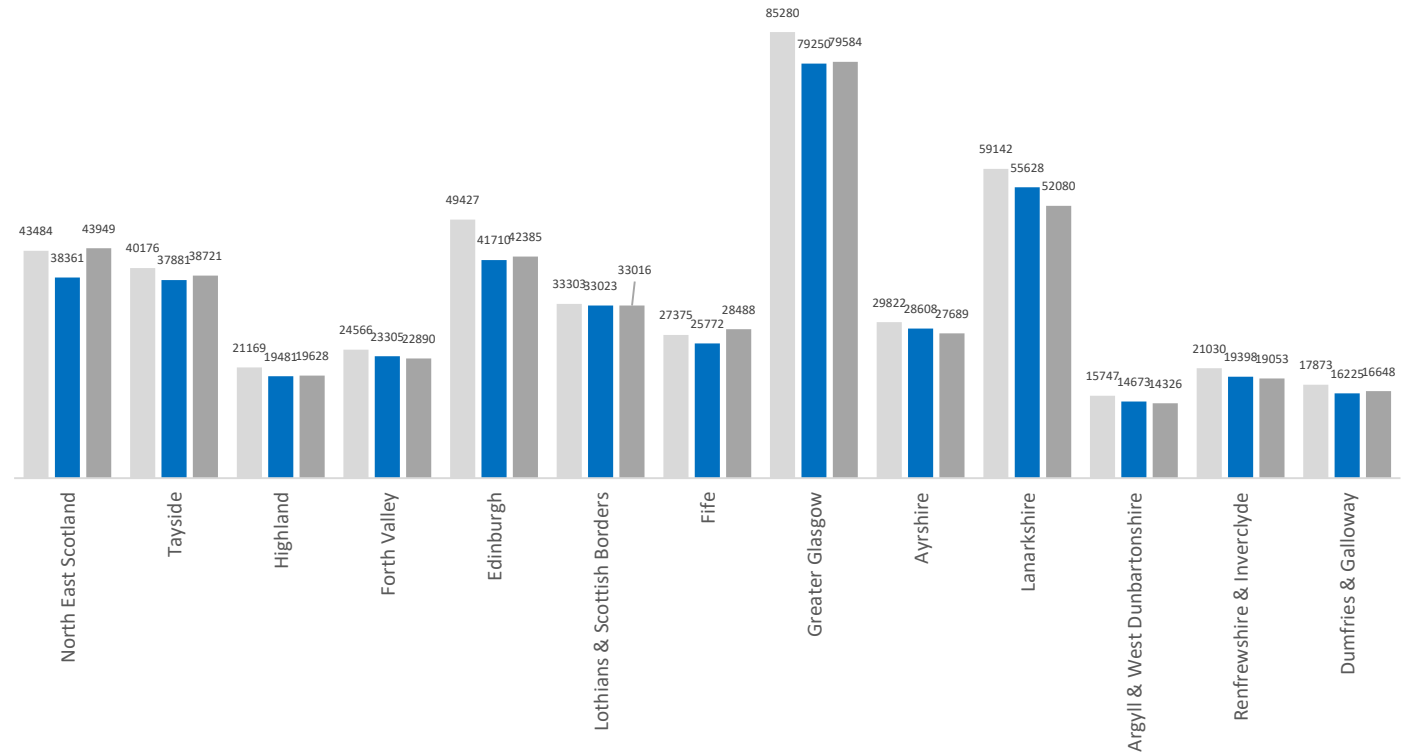

Cumulative Crime Demand (11th March 2019 to 13th February 2022)

Total Crime by Group

2019/20 2020/21 2021/22

Total Crime by Division

2019/20 2020/21 2021/22

Crime Group	1	2	3	4	5	6	7	Total
2019/20	8781	12824	103422	45435	60425	122270	115237	468394
2020/21	8314	12043	83522	40178	65048	116616	107594	433315
2021/22	9446	14168	86842	41673	58552	120377	107399	438457

More information regarding Crime Groups can be found [via this link](#)

All crime groups (with the exception of 5 and 7) show an increase in volume when compared to the same period last year. Crime groups 3, 4, 5, 6 and 7 show a decrease in volume compared to 2019/20 whilst crime groups 1 and 2 show an increase.