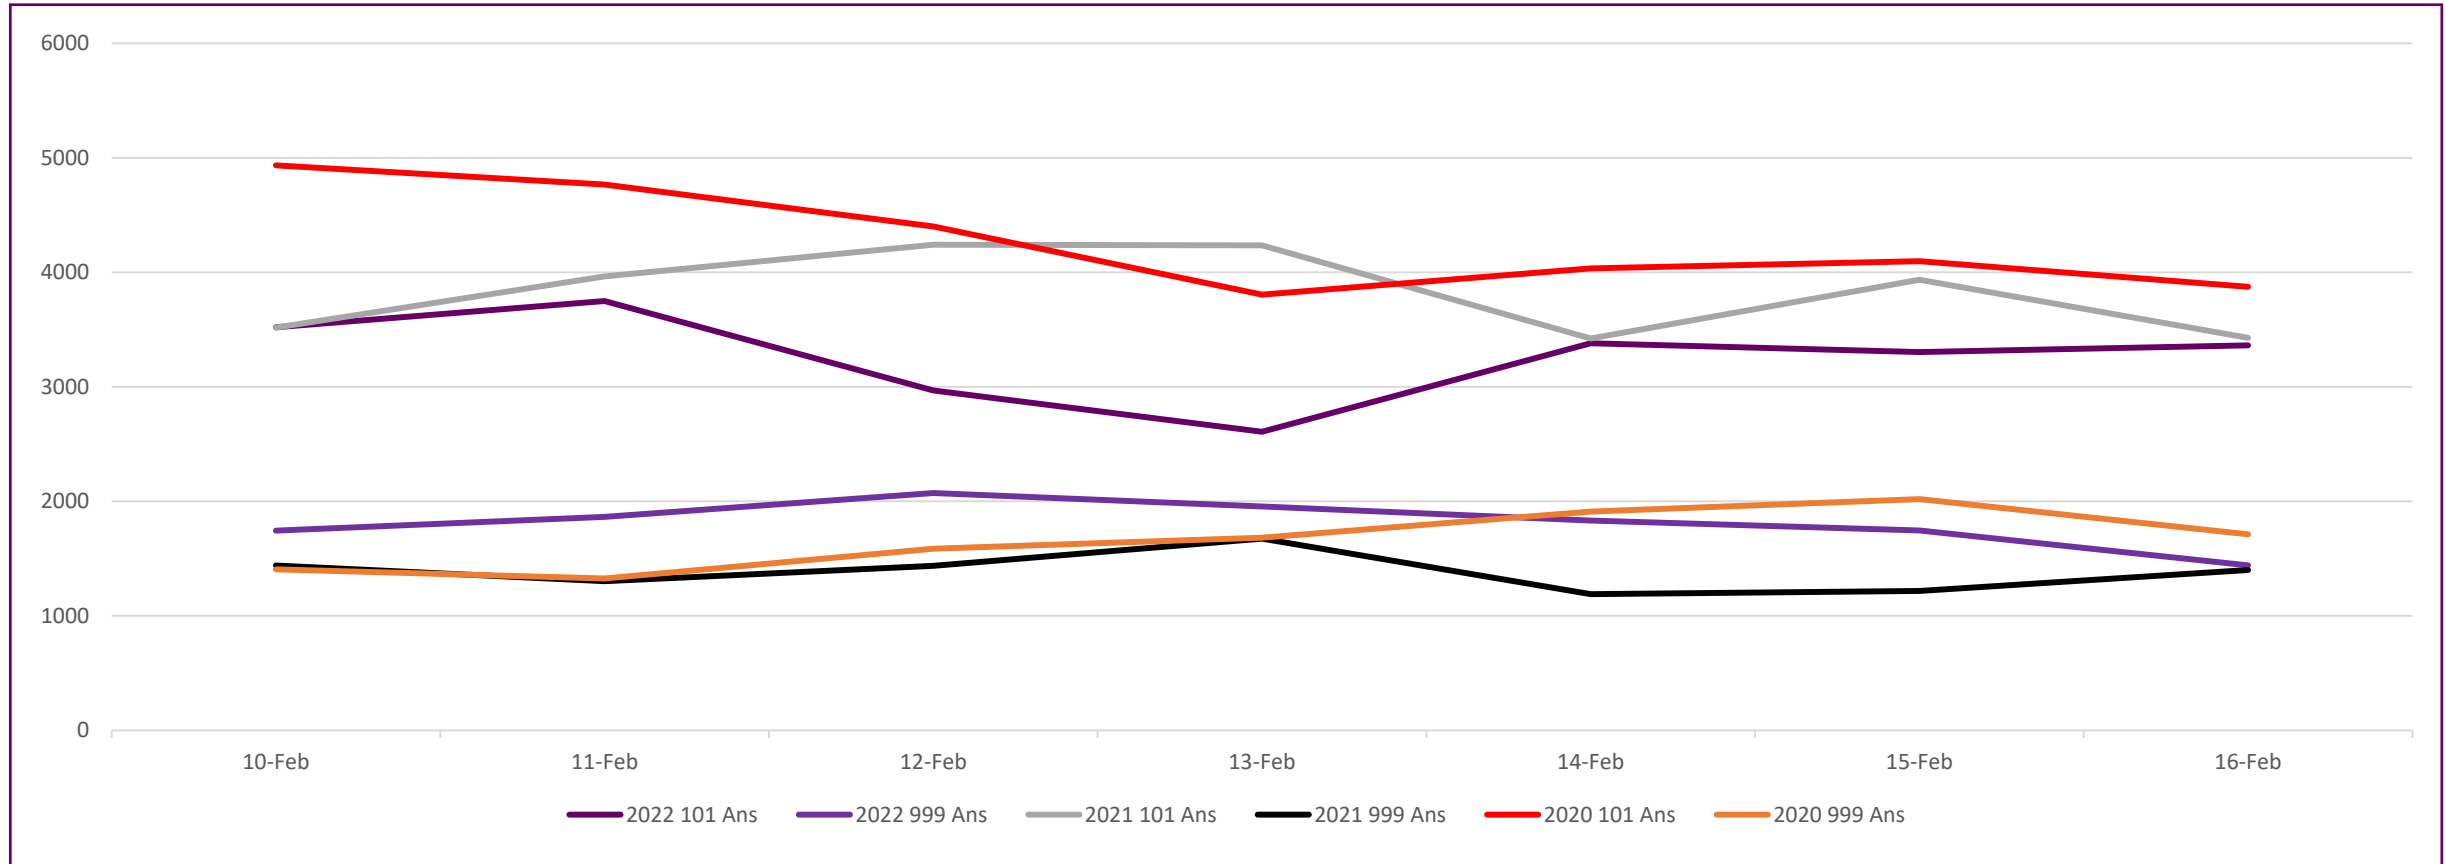

Crime Group Breakdown Change from previous year				
Group 1	Group 2	Group 3	Group 4	Group 5
14%	18%	4%	4%	-10%

Incident Demand

Incident volume throughout the last week is 1% higher when compared to the same time last year and 8% lower when compared to the same period in 2020.

Absence

Absence levels have remained steady this week. Absence levels continue to trend above the same periods in 2020/21 & 2019/20.

Absences remain below the peak in April 2020.

Weekly Service Centre Demand (10th – 16th February 2022)

	10-Feb	11-Feb	12-Feb	13-Feb	14-Feb	15-Feb	16-Feb	Total
2022 101 Ans	3520	3749	2968	2608	3380	3304	3363	22892
2022 999 Ans	1744	1865	2073	1955	1832	1746	1441	12656
2021 101 Ans	3517	3964	4242	4236	3423	3936	3428	26746
2021 999 Ans	1439	1303	1437	1675	1189	1217	1401	9661
2020 101 Ans	4935	4767	4401	3805	4034	4098	3874	29914
2020 999 Ans	1406	1326	1586	1683	1911	2019	1712	11643

No figures should be considered as Official Police Statistics. These may not yet have been verified or validated.

OFFICIAL

Weekly Incident Demand (10th – 16th February 2022)

	10-Feb	11-Feb	12-Feb	13-Feb	14-Feb	15-Feb	16-Feb	Total
2022	4008	4340	4076	3612	3938	3881	3621	27476
2021	3536	3836	4156	4571	3476	3803	3743	27121
2020	4278	4051	4258	3944	4399	4722	4220	29872