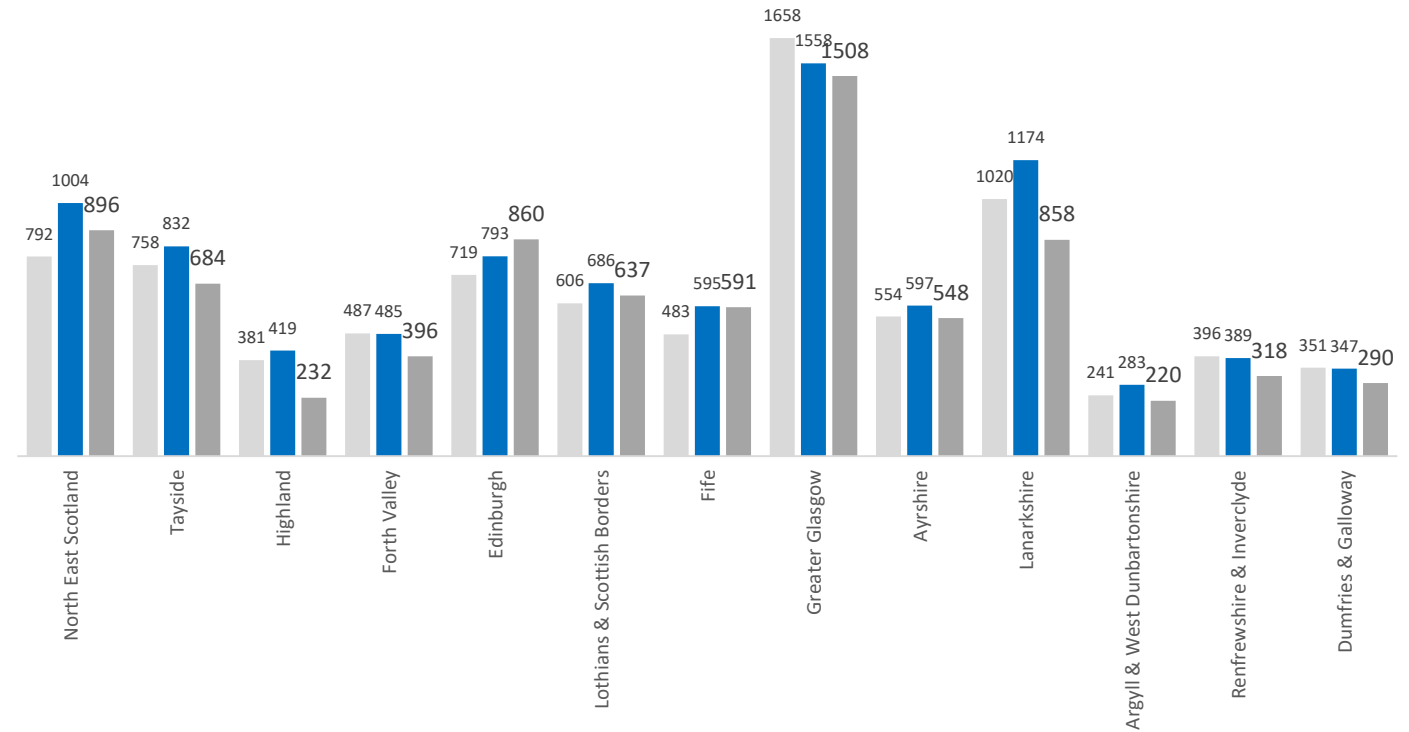

### Weekly Crime by Group

■ 2020/21 ■ 2021/22 ■ 2022/23

Crime Group	1	2	3	4	5	6	7	Total
2020/21	150	277	1842	900	1079	2145	2053	<b>8446</b>
2021/22	214	326	1594	847	1250	2438	2493	<b>9162</b>
2022/23	182	250	1923	856	1104	2249	1474	<b>8038</b>

### Weekly Crime by Division

■ 2020/21 ■ 2021/22 ■ 2022/23

All Crime Groups (with the exception of group 3 & 4 ) show a decrease in volume when compared against the same period last year. Crime Groups 2, 4 & 7 show a decrease whilst crime groups 1, 3, 5 & 6 show an increase in volume when compared to the same period 2020/21.