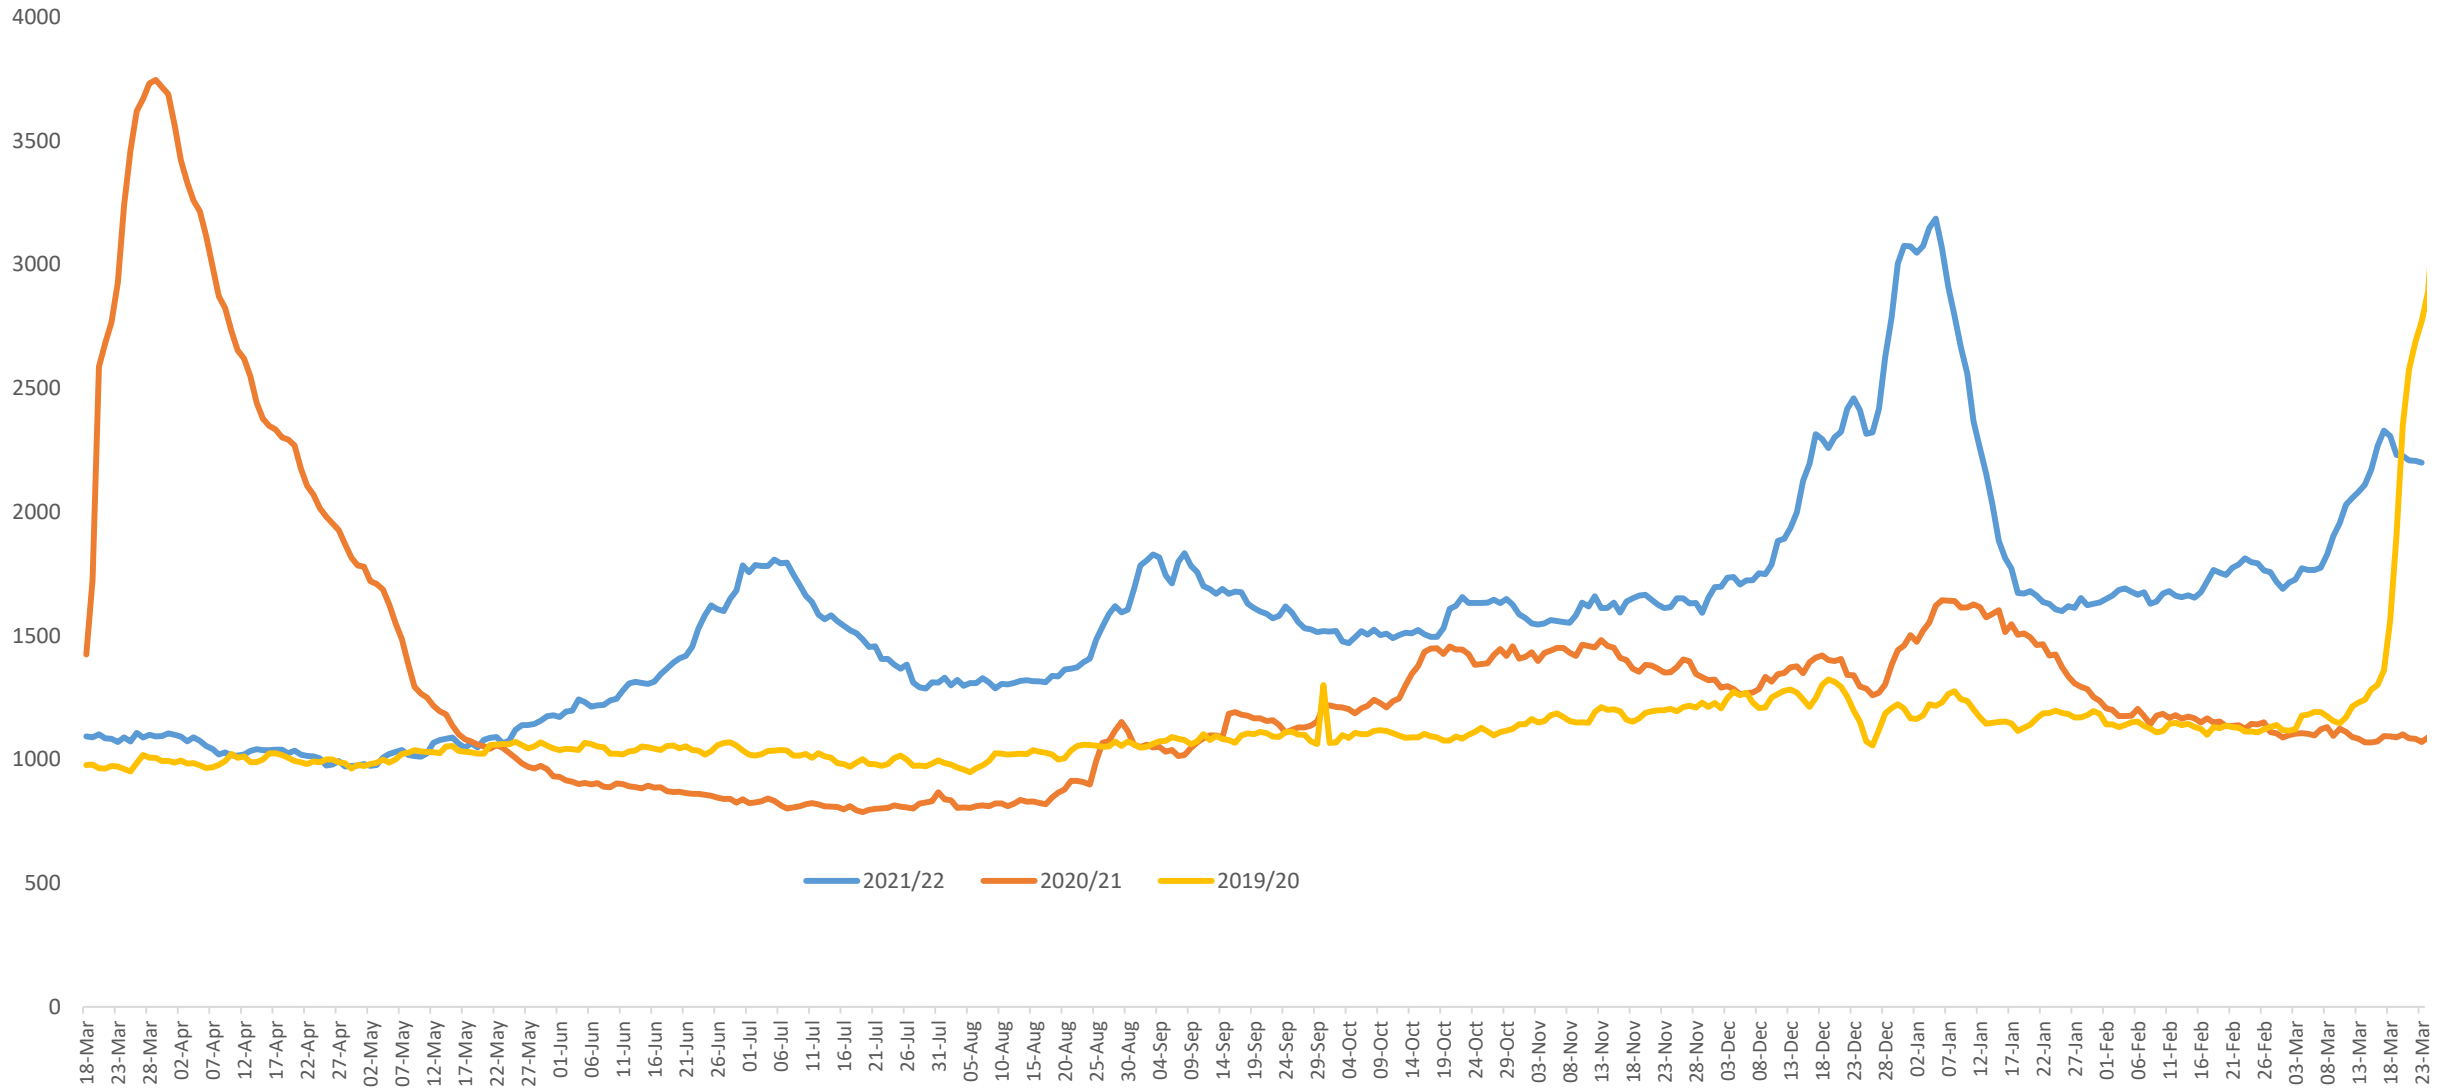

Total Absence (18th March 2020 – 23rd March 2022)

Total Absence Levels Line Graph – Comparison of this year to previous two years.