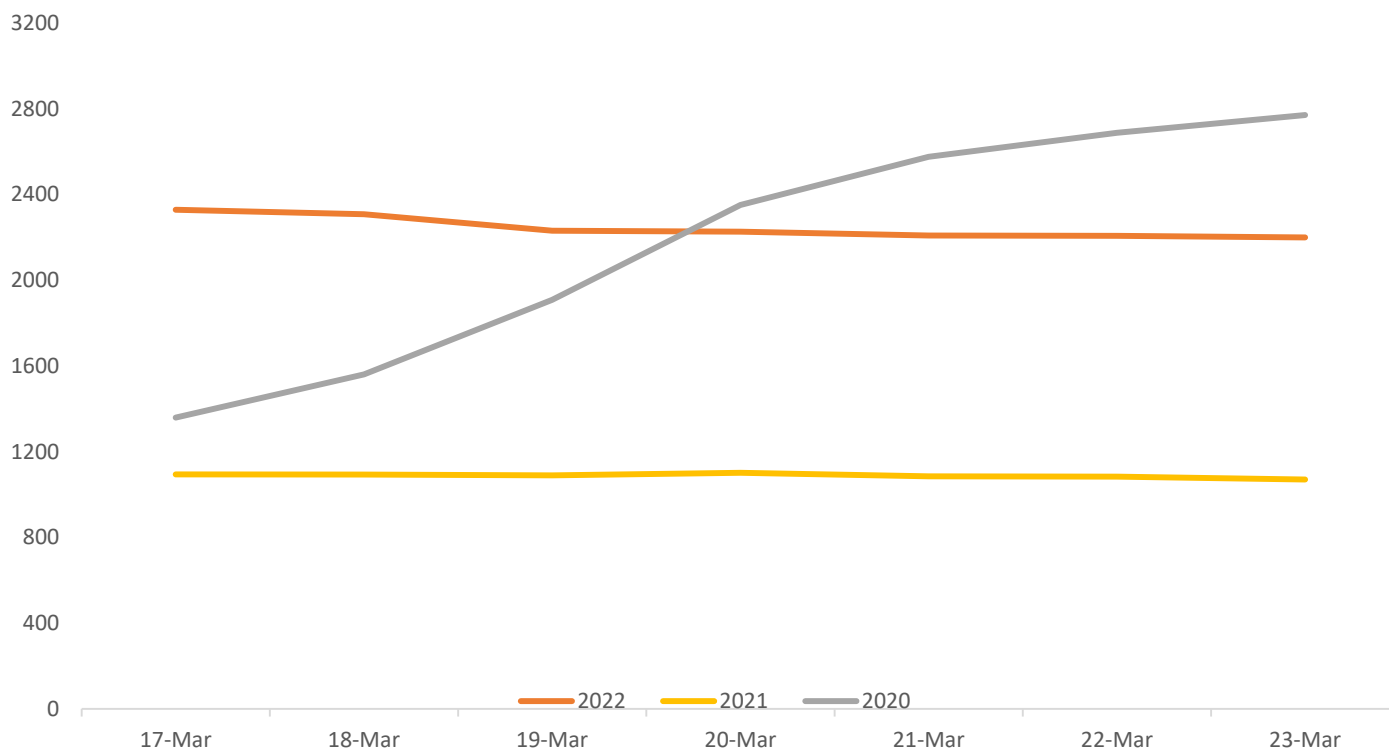

ABSENCE

Police Scotland Absences (17th – 23rd March 2022)

23 March 2022	No.	Same day previous week	Change from same day previous week (%)
COVID-19	1107	1153 (-46)	-4%
Total Absences	2199	2265 (-66)	-3%

Active Covid-19 Absence Reason

Precautionary Isolation	37
Symptoms	41
Tracing	20
Tracing – NHS Protect App	8
Acute COVID	934
Post COVID Syndrome	42
Ongoing Symptomatic	25

Weekly Absence Levels Line Graph – Comparison of this year to previous two years.

Absence levels have reduced this week. Absence levels continue to trend above the previous year but below 2020 levels.

Date	17-Mar	18-Mar	19-Mar	20-Mar	21-Mar	22-Mar	23-Mar
2022	2328	2307	2230	2226	2208	2206	2199
2021	1094	1093	1089	1101	1085	1083	1070
2020	1359	1560	1908	2350	2575	2687	2770