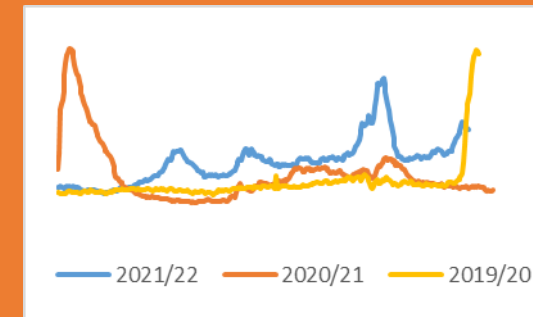

Absence

Absence levels have reduced this week. Absence levels continue to trend above the same period in 2020/21 but below 2019/20.

Absences remain below the peak in April 2020.