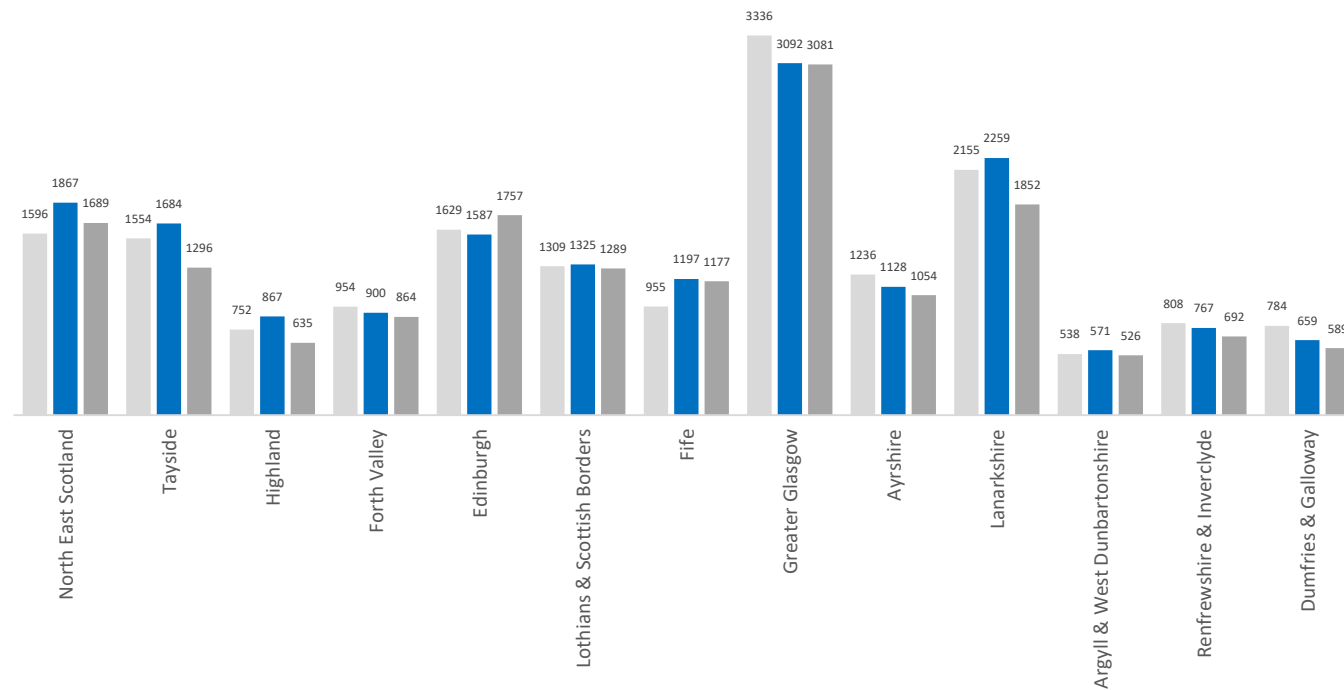

### Total Crime by Group

■ 2020/21 ■ 2021/22 ■ 2022/23

Crime Group	1	2	3	4	5	6	7	Total
2020/21	325	535	3990	1867	2241	4417	4231	<b>17606</b>
2021/22	364	623	3262	1681	2564	4626	4783	<b>17903</b>
2022/23	363	507	3850	1722	2111	4639	3309	<b>16501</b>

### Total Crime by Division

■ 2020/21 ■ 2021/22 ■ 2022/23

All crime groups (with the exception of 3, 4 and 6) show a decrease in volume when compared to the same period last year. Crime groups 2, 3, 4, 5 and 7 show a decrease in volume compared to 2020/21 whilst crime groups 1 & 6 show an increase.