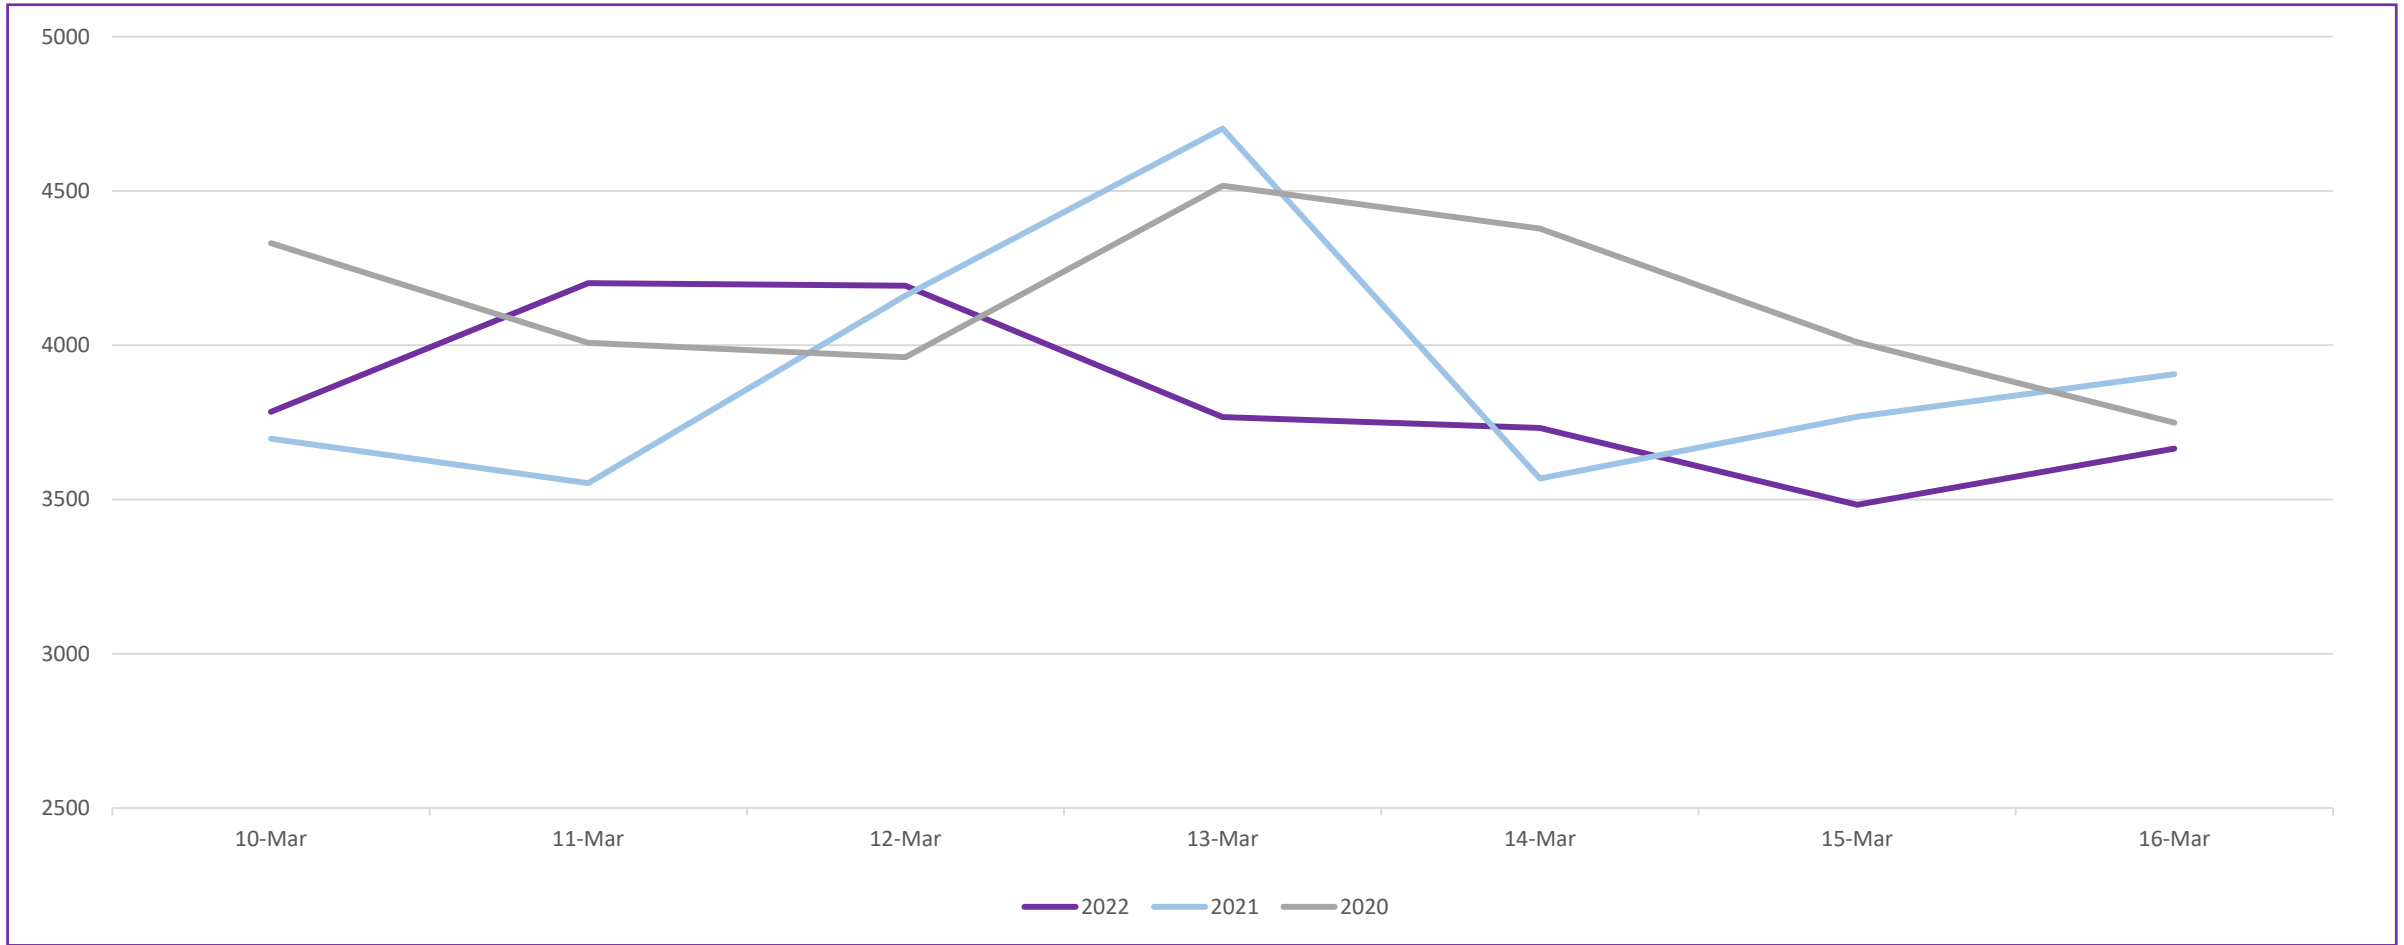

Weekly Incident Demand (17th – 23rd March 2022)

	17-Mar	18-Mar	19-Mar	20-Mar	21-Mar	22-Mar	23-Mar	Total
2022	3769	4365	4269	3920	3779	3643	3792	27537
2021	4039	4310	4661	5027	5219	4136	3659	31051
2020	3428	3406	3752	4293	4117	3455	3443	25894