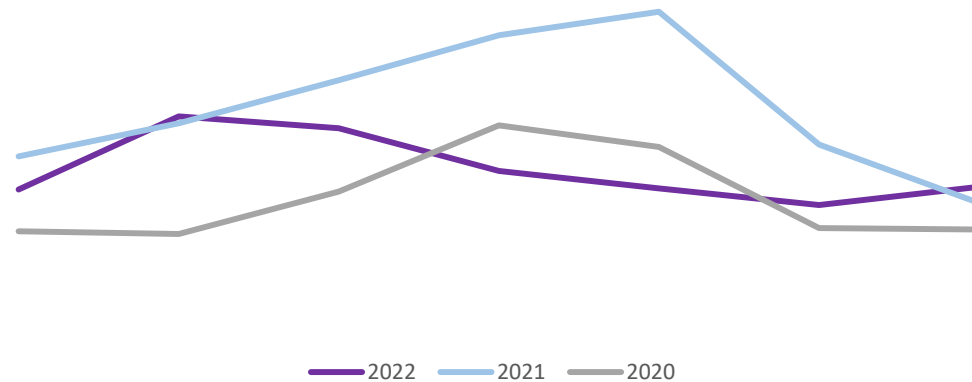

## Crime

Crime Volume (11 March – Present compared to Previous Year)

Crime has continued to trend at levels higher than the seasonal average, and total crime volume this year is 8% lower when compared to last year.

Crime Group Breakdown Change from previous year				
Group 1	Group 2	Group 3	Group 4	Group 5
0%	-19%	18%	2%	-18%

## Incident Demand

Incident volume throughout the last week is 11% lower when compared to the same time last year and 6% higher when compared to the same period in 2020.