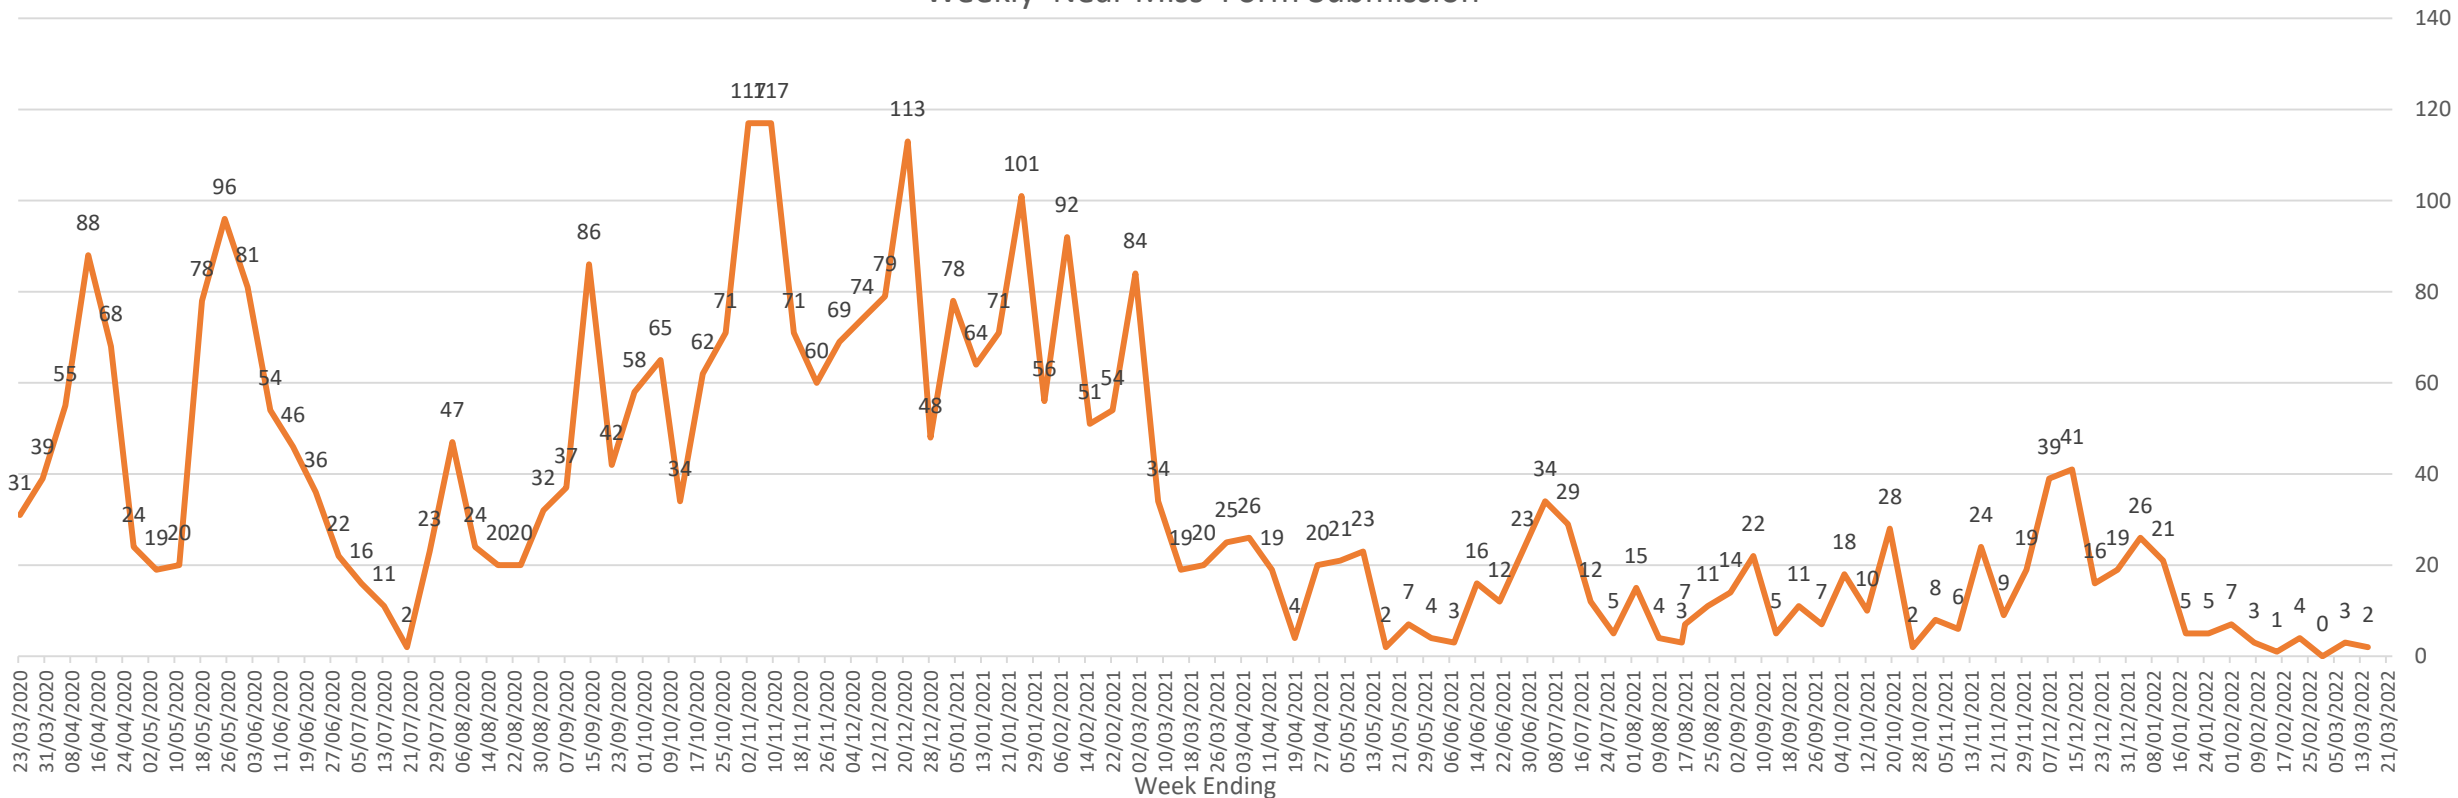

Near Miss and Testing Data (w/e 23rd March 2020 – 21st March 2022)

Weekly 'Near Miss' Form Submission

'Near miss' forms in the context of the pandemic situation may be submitted for a variety of reasons. i.e. when officers are potentially exposed to: COVID-19 whilst not wearing PPE, where PPE malfunctions, or in any other instance an officer feels a risk to themselves in a specific occurrence relating to COVID-19.

This can occur due to the reactive nature of policing, as well as being influenced by training levels and supply of PPE. This number of 'Near Miss' weekly submissions are down this week.

The amount of forms submitted continues to be attributable to the process for requesting an asymptomatic COVID-19 screening test due to an occupational risk, requiring the submission of a 'near miss' form. Many of the reports would not have been submitted without this requirement. The number of incidents where a lack of PPE is identified has not risen.