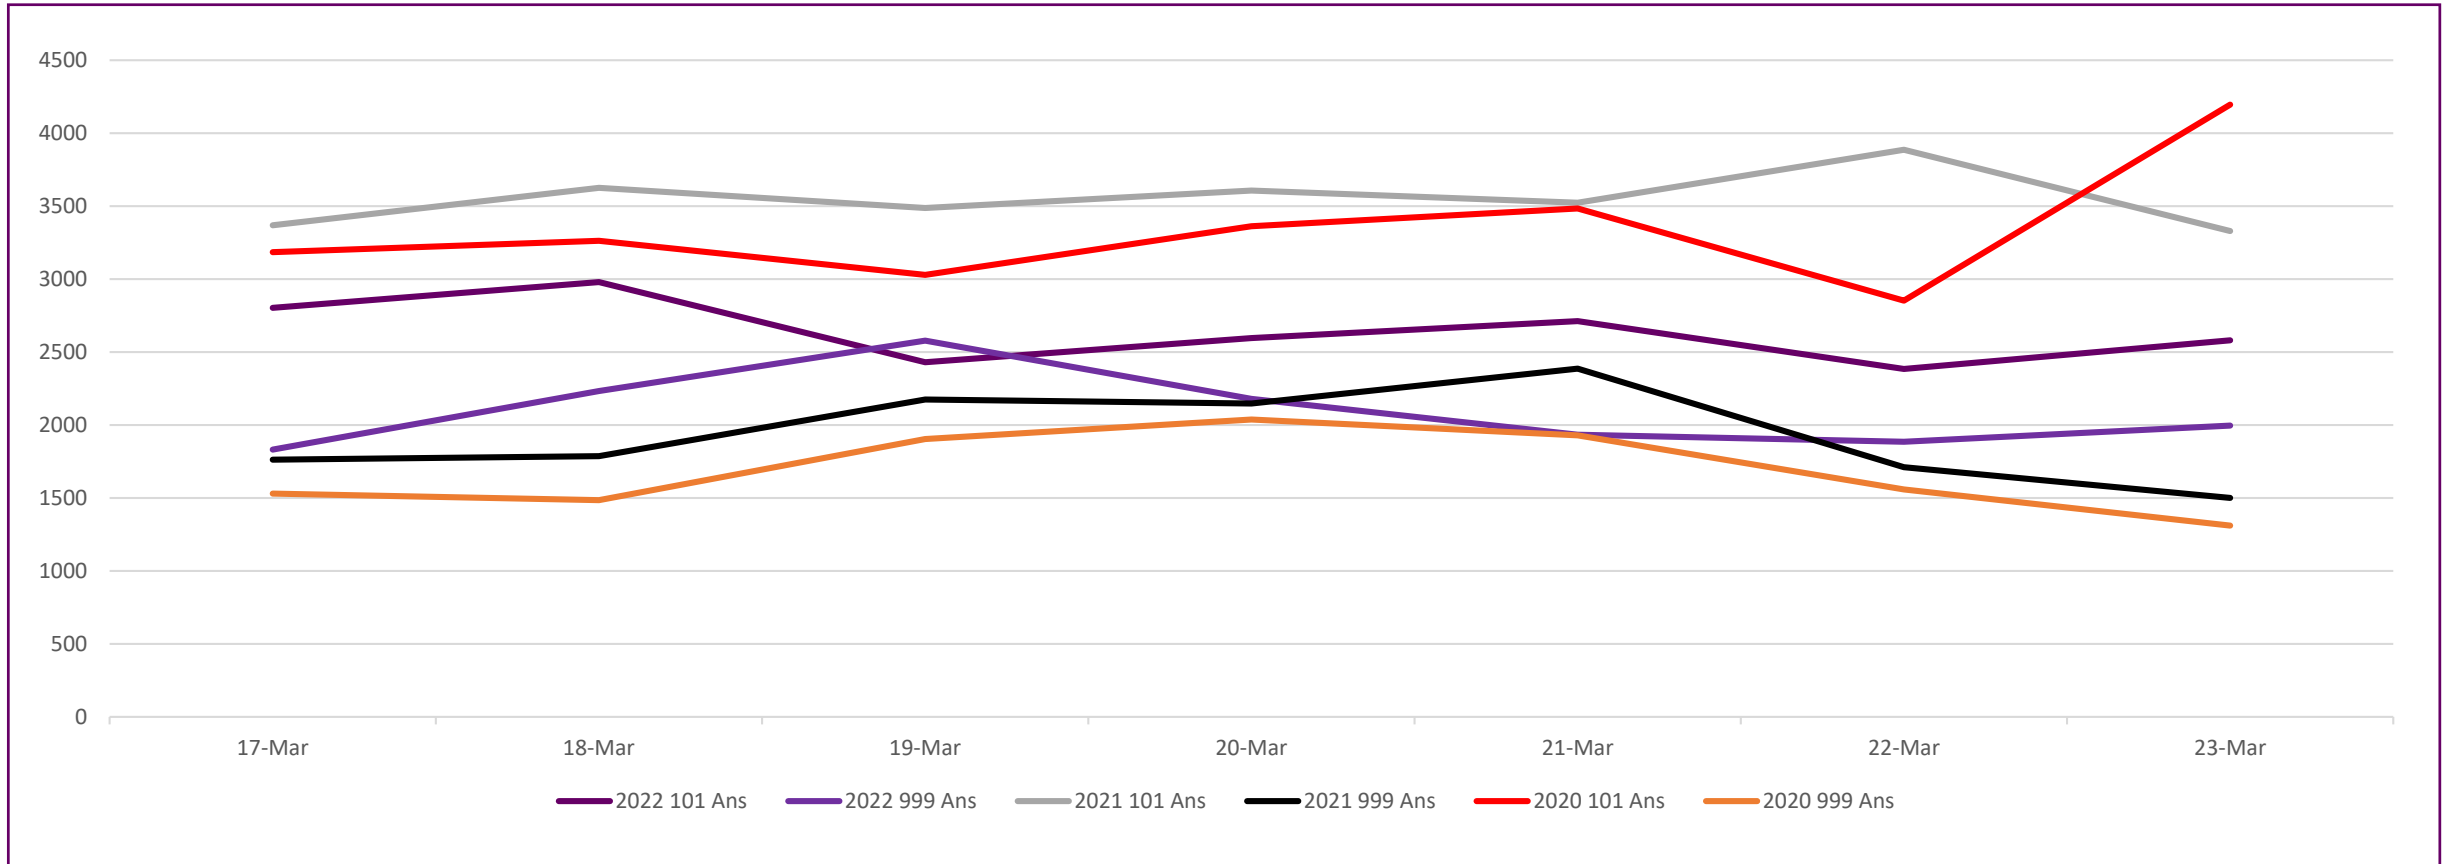

## Incident Demand

Incident volume throughout the last week is 11% lower when compared to the same time last year and 6% higher when compared to the same period in 2020.

## Absence

Absence levels have reduced this week. Absence levels continue to trend above the same period in 2020/21 but below 2019/20.

Absences remain below the peak in April 2020.

# Weekly Service Centre Demand (17<sup>th</sup> – 23<sup>rd</sup> March 2022)

	17-Mar	18-Mar	19-Mar	20-Mar	21-Mar	22-Mar	23-Mar	Total
<b>2022 101 Ans</b>	2803	2980	2430	2596	2712	2384	2581	<b>18486</b>
<b>2022 999 Ans</b>	1832	2233	2578	2179	1933	1885	1996	<b>14636</b>
<b>2021 101 Ans</b>	3369	3626	3487	3607	3524	3887	3329	<b>24829</b>
<b>2021 999 Ans</b>	1762	1787	2175	2147	2386	1711	1500	<b>13468</b>
<b>2020 101 Ans</b>	3185	3263	3029	3362	3484	2852	4196	<b>23371</b>
<b>2020 999 Ans</b>	1530	1485	1904	2038	1929	1558	1311	<b>11755</b>