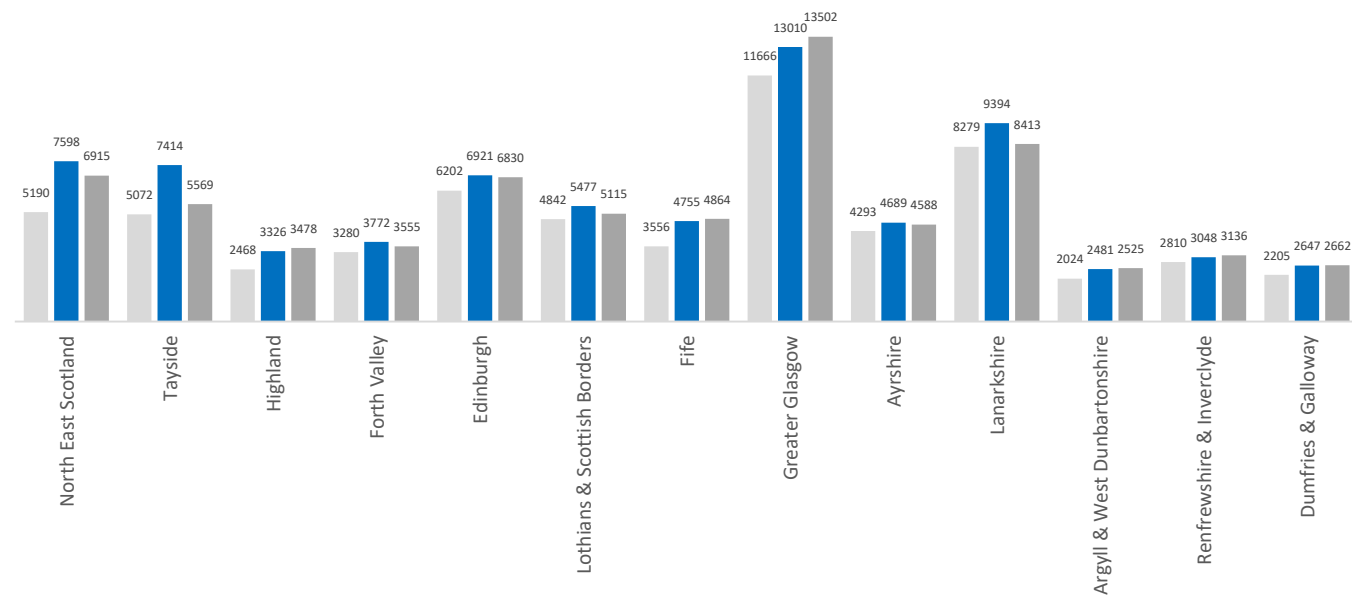

All crime groups (with the exception of Highlands) have noted a decrease in crime volumes this week when compared to the same period last year. All crime groups (with the exception of Edinburgh, Lothian and Borders, Greater Glasgow, Ayrshire, Lanarkshire and Dumfries and Galloway) have noted an increase in crime volume when compared to the same period in 2020/21.

Cumulative Crime Demand (25th March 2020 – 1st May 2022)

Total Crime by Group

■ 2020/21 ■ 2021/22 ■ 2022/23

Total Crime by Division

■ 2020/21 ■ 2021/22 ■ 2022/23

Crime Group	1	2	3	4	5	6	7	Total
2020/21	1163	1619	13314	6246	9204	17100	13241	61887
2021/22	1420	2322	13390	6878	10866	18930	20726	74532
2022/23	1497	2060	15698	7042	9234	19461	16160	71152

More information regarding Crime Groups can be found [via this link](#)

All crime groups (with the exception of 3 and 4) show a decrease in volume when compared to the same period last year. All Crime groups (with the exception of 5,6 and 7) show an increase in volume compared to 2020/21.

All divisions (with the exception of Highlands) have noted a cumulative decrease in crime volumes when compared to the same period last year. All divisions (with the exception of Edinburgh, Lothian and Borders, Greater Glasgow, Ayrshire, Lanarkshire, and Dumfries and Galloway) have seen a cumulative increase in volume when compared to the same period 2020/2021.