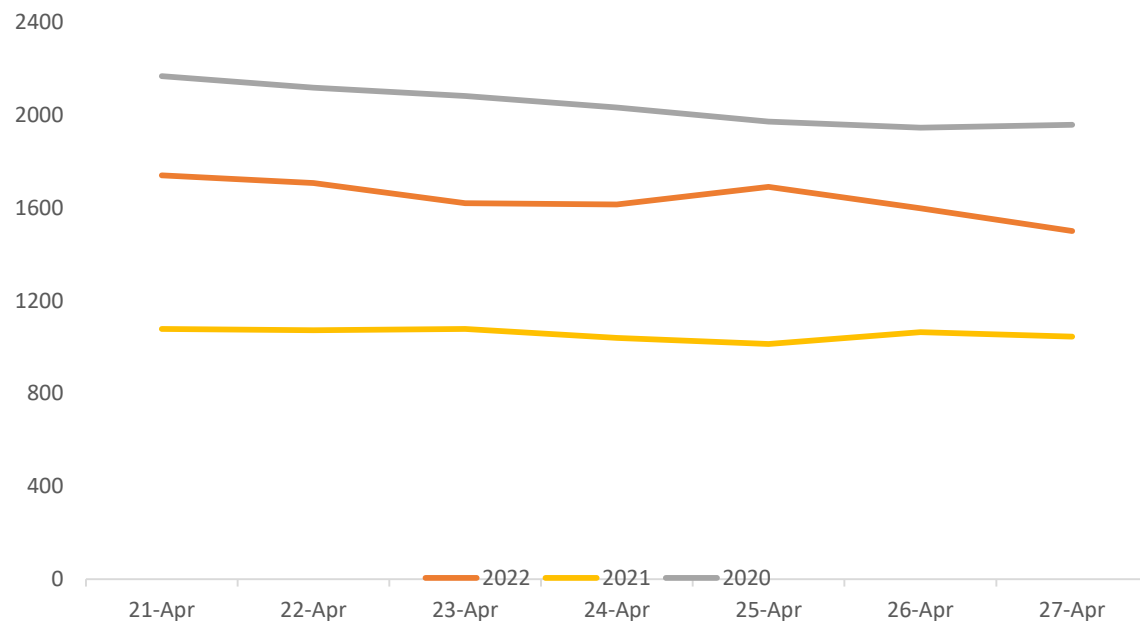

All divisions (with the exception of Highlands) have noted a cumulative decrease in crime volumes when compared to the same period last year. All divisions (with the exception of Edinburgh, Lothian and Borders, Greater Glasgow, Ayrshire, Lanarkshire, and Dumfries and Galloway) have seen a cumulative increase in volume when compared to the same period 2020/2021.

ABSENCE

Police Scotland Absences (21st – 27th April 2022)

20th April 2022	No.	Same day previous week	Change from same day previous week (%)
COVID-19	395	526 (-131)	-24.94%
Total Absences	1499	1637 (-138)	-8.43%

Active Covid-19 Absence Reason

Precautionary Isolation	6
Symptoms	8
Tracing	6
Tracing – NHS Protect App	1
Acute COVID	308
Post COVID Syndrome	38
Ongoing Symptomatic	28

Weekly Absence Levels Line Graph – Comparison of this year to previous two years.