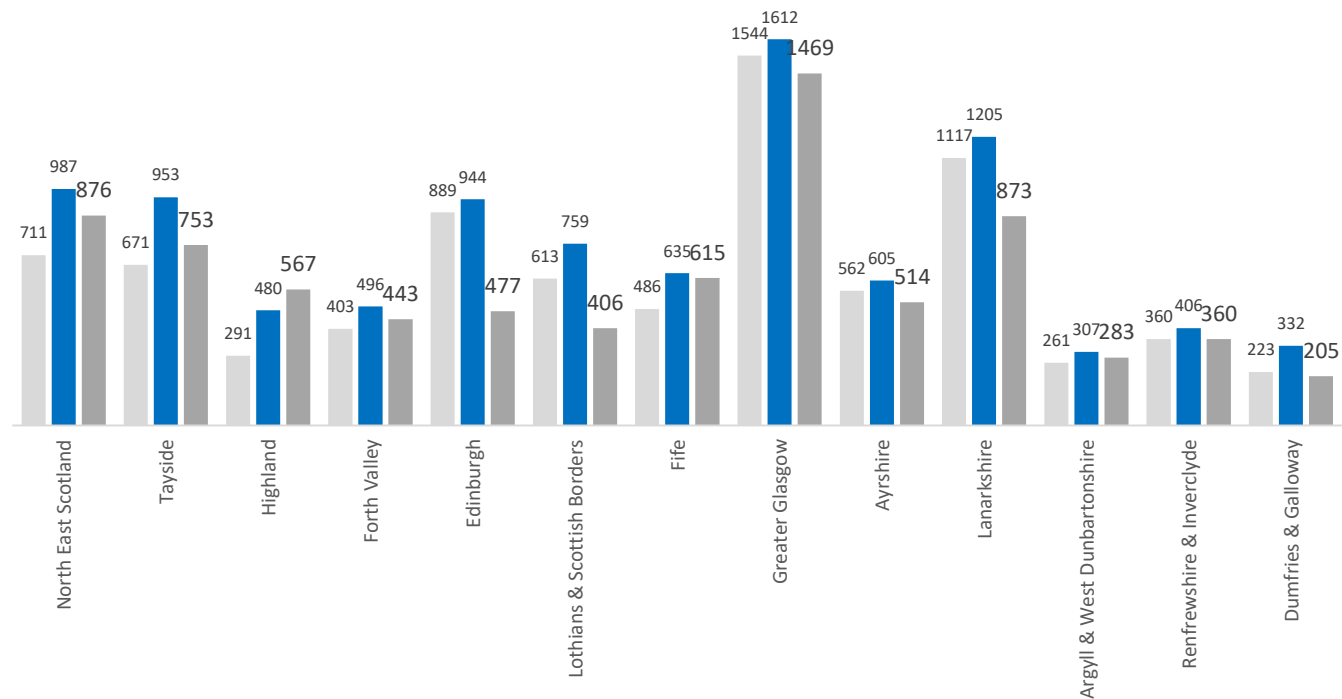

No figures should be considered as Official Police Statistics. These may not yet have been verified or validated.

OFFICIAL

Weekly Incident Demand (21st – 27th April 2022)

	21-Apr	22-Apr	23-Apr	24-Apr	25-Apr	26-Apr	27-Apr	Total
2022	3945	4508	4314	3902	4274	4163	5002	30108
2021	4106	4169	4853	4992	4280	4047	3803	30250
2020	4258	4395	4296	5067	5366	4150	4042	31574

No figures should be considered as Official Police Statistics. These may not yet have been verified or validated.

Weekly Crime Demand (25th April – 1st May 2022)

Weekly Crime by Group

2020/21 2021/22 2022/23

Weekly Crime by Division

2020/21 2021/22 2022/23

Crime Group	1	2	3	4	5	6	7	Total
2020/21	133	199	1786	719	1357	2148	1789	8131
2021/22	174	295	1764	770	1462	2435	2821	9721
2022/23	164	250	1927	792	924	2065	1719	7841

More information regarding Crime Groups can be found [via this link](#)

All Crime Groups (with the exception of group 3,4) show a decrease in volume when compared against the same period last year. All Crime Groups(with the exception of groups 5,6 and 7) show an increase in volume when compared to the same period 2020/21.