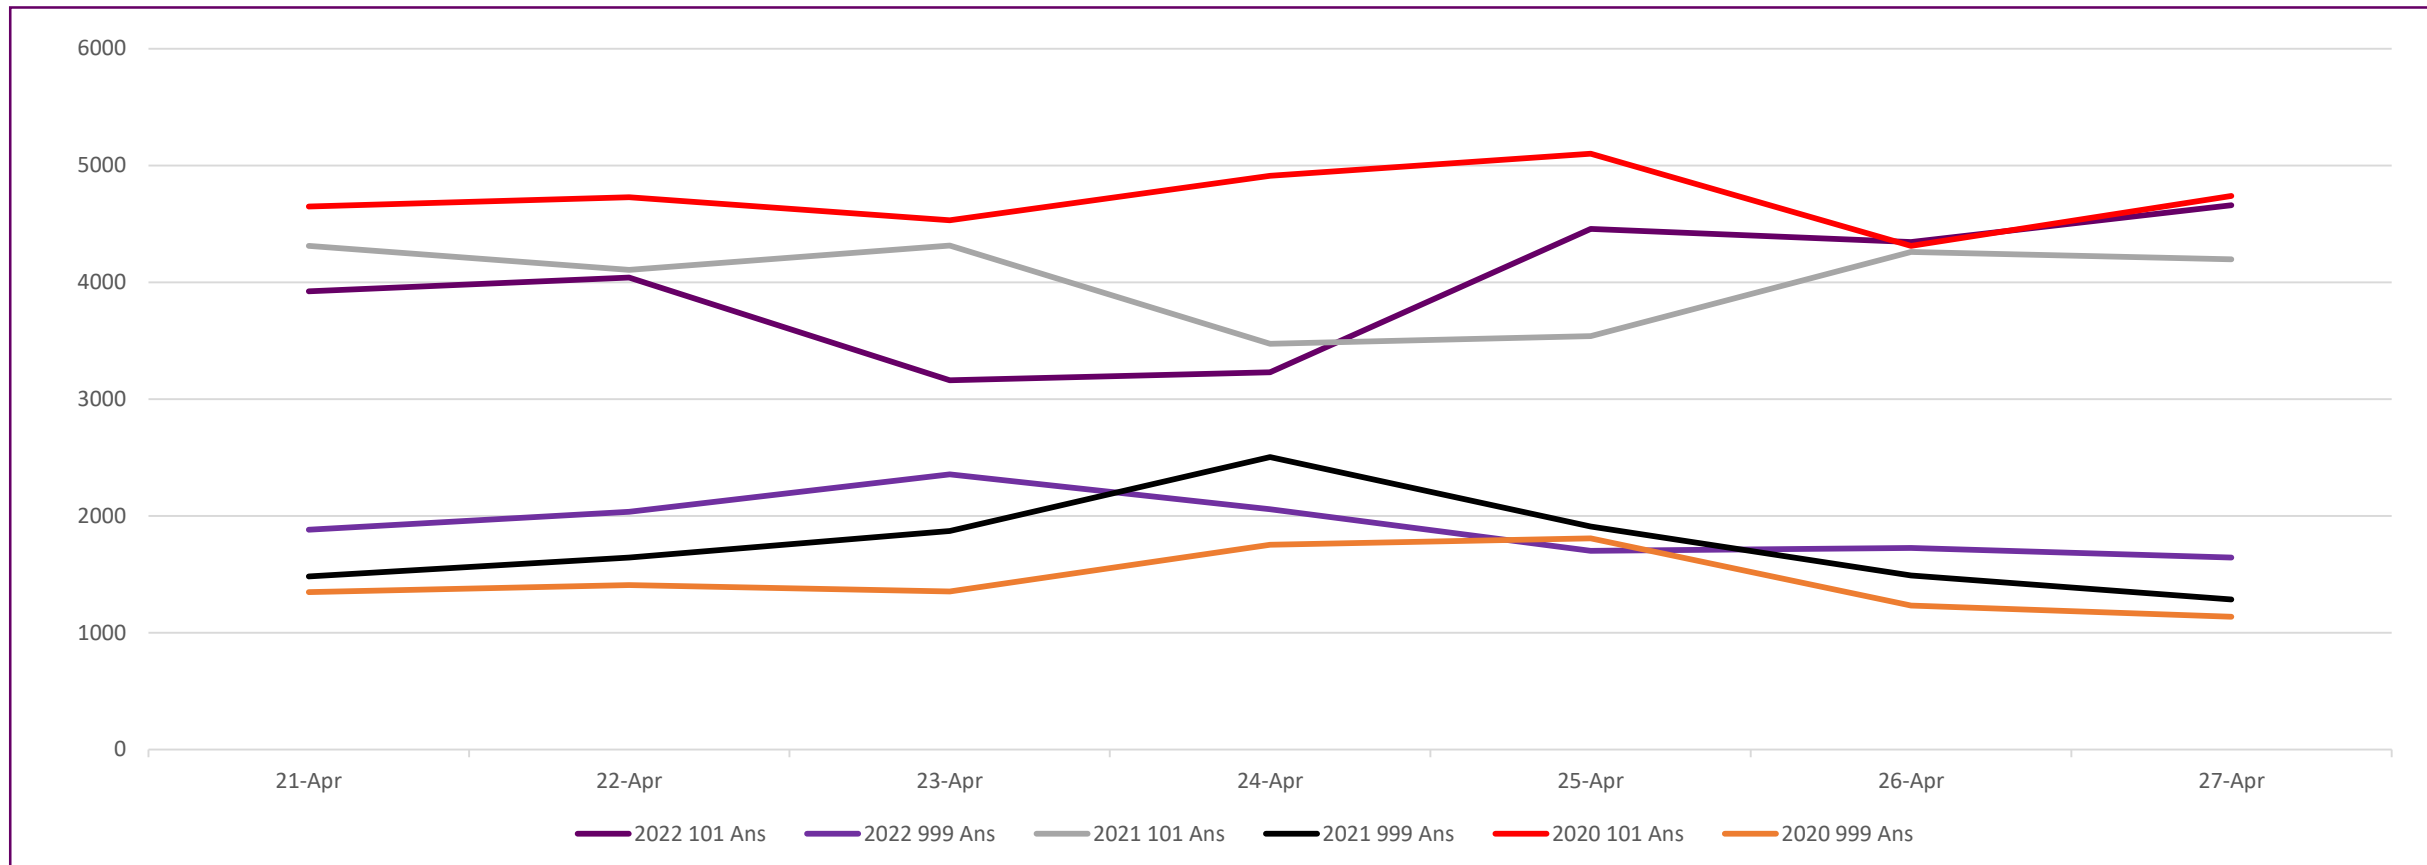

74532
2021/
22

71152
2022/
23

Crime Group Breakdown Change from previous year				
Group 1	Group 2	Group 3	Group 4	Group 5
5%	-11%	17%	2%	-15%

Incident Demand

Incident volume is 4% higher than the previous week. When compared to the same time last year incident volume is around the same and is 5% lower than 2020.

Absence

Absence levels have reduced this week. Absence levels continue to trend above the same period in 2020/21 but below 2019/20.

Absences remain below the peak in April 2020.

Weekly Service Centre Demand (21st – 27th April 2022)

	21-Apr	22-Apr	23-Apr	24-Apr	25-Apr	26-Apr	27-Apr	Total
2022 101 Ans	3923	4039	3162	3229	4457	4343	4660	27813
2022 999 Ans	1881	2034	2356	2056	1702	1725	1643	13397
2021 101 Ans	4312	4106	4314	3472	3538	4259	4195	28196
2021 999 Ans	1481	1642	1871	2502	1909	1491	1283	12179
2020 101 Ans	4647	4728	4530	4910	5101	4311	4739	32966
2020 999 Ans	1348	1408	1353	1752	1808	1231	1137	10037

No figures should be considered as Official Police Statistics. These may not yet have been verified or validated.

OFFICIAL

Weekly Incident Demand (21st – 27th April 2022)

	21-Apr	22-Apr	23-Apr	24-Apr	25-Apr	26-Apr	27-Apr	Total
2022	3945	4508	4314	3902	4274	4163	5002	30108
2021	4106	4169	4853	4992	4280	4047	3803	30250
2020	4258	4395	4296	5067	5366	4150	4042	31574