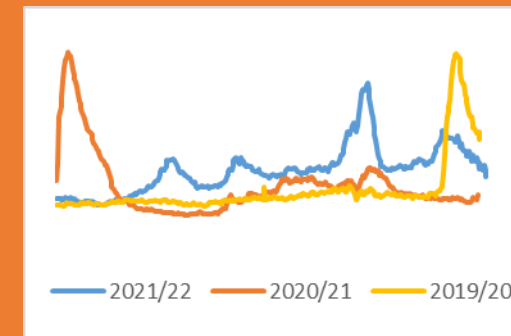

Crime

Crime Volume (11 March – Present compared to Previous Year)

Crime has continued to trend at levels higher than the seasonal average, and total crime volume this year is 5% lower when compared to last year.

74532
2021/
22

71152
2022/
23

Crime Group Breakdown Change from previous year				
Group 1	Group 2	Group 3	Group 4	Group 5
5%	-11%	17%	2%	-15%

Incident Demand

Incident volume is 4% higher than the previous week. When compared to the same time last year incident volume is around the same and is 5% lower than 2020.

Absence

Absence levels have reduced this week. Absence levels continue to trend above the same period in 2020/21 but below 2019/20.

Absences remain below the peak in April 2020.

Weekly Service Centre Demand (21st – 27th April 2022)

	21-Apr	22-Apr	23-Apr	24-Apr	25-Apr	26-Apr	27-Apr	Total
2022 101 Ans	3923	4039	3162	3229	4457	4343	4660	27813
2022 999 Ans	1881	2034	2356	2056	1702	1725	1643	13397
2021 101 Ans	4312	4106	4314	3472	3538	4259	4195	28196
2021 999 Ans	1481	1642	1871	2502	1909	1491	1283	12179
2020 101 Ans	4647	4728	4530	4910	5101	4311	4739	32966
2020 999 Ans	1348	1408	1353	1752	1808	1231	1137	10037