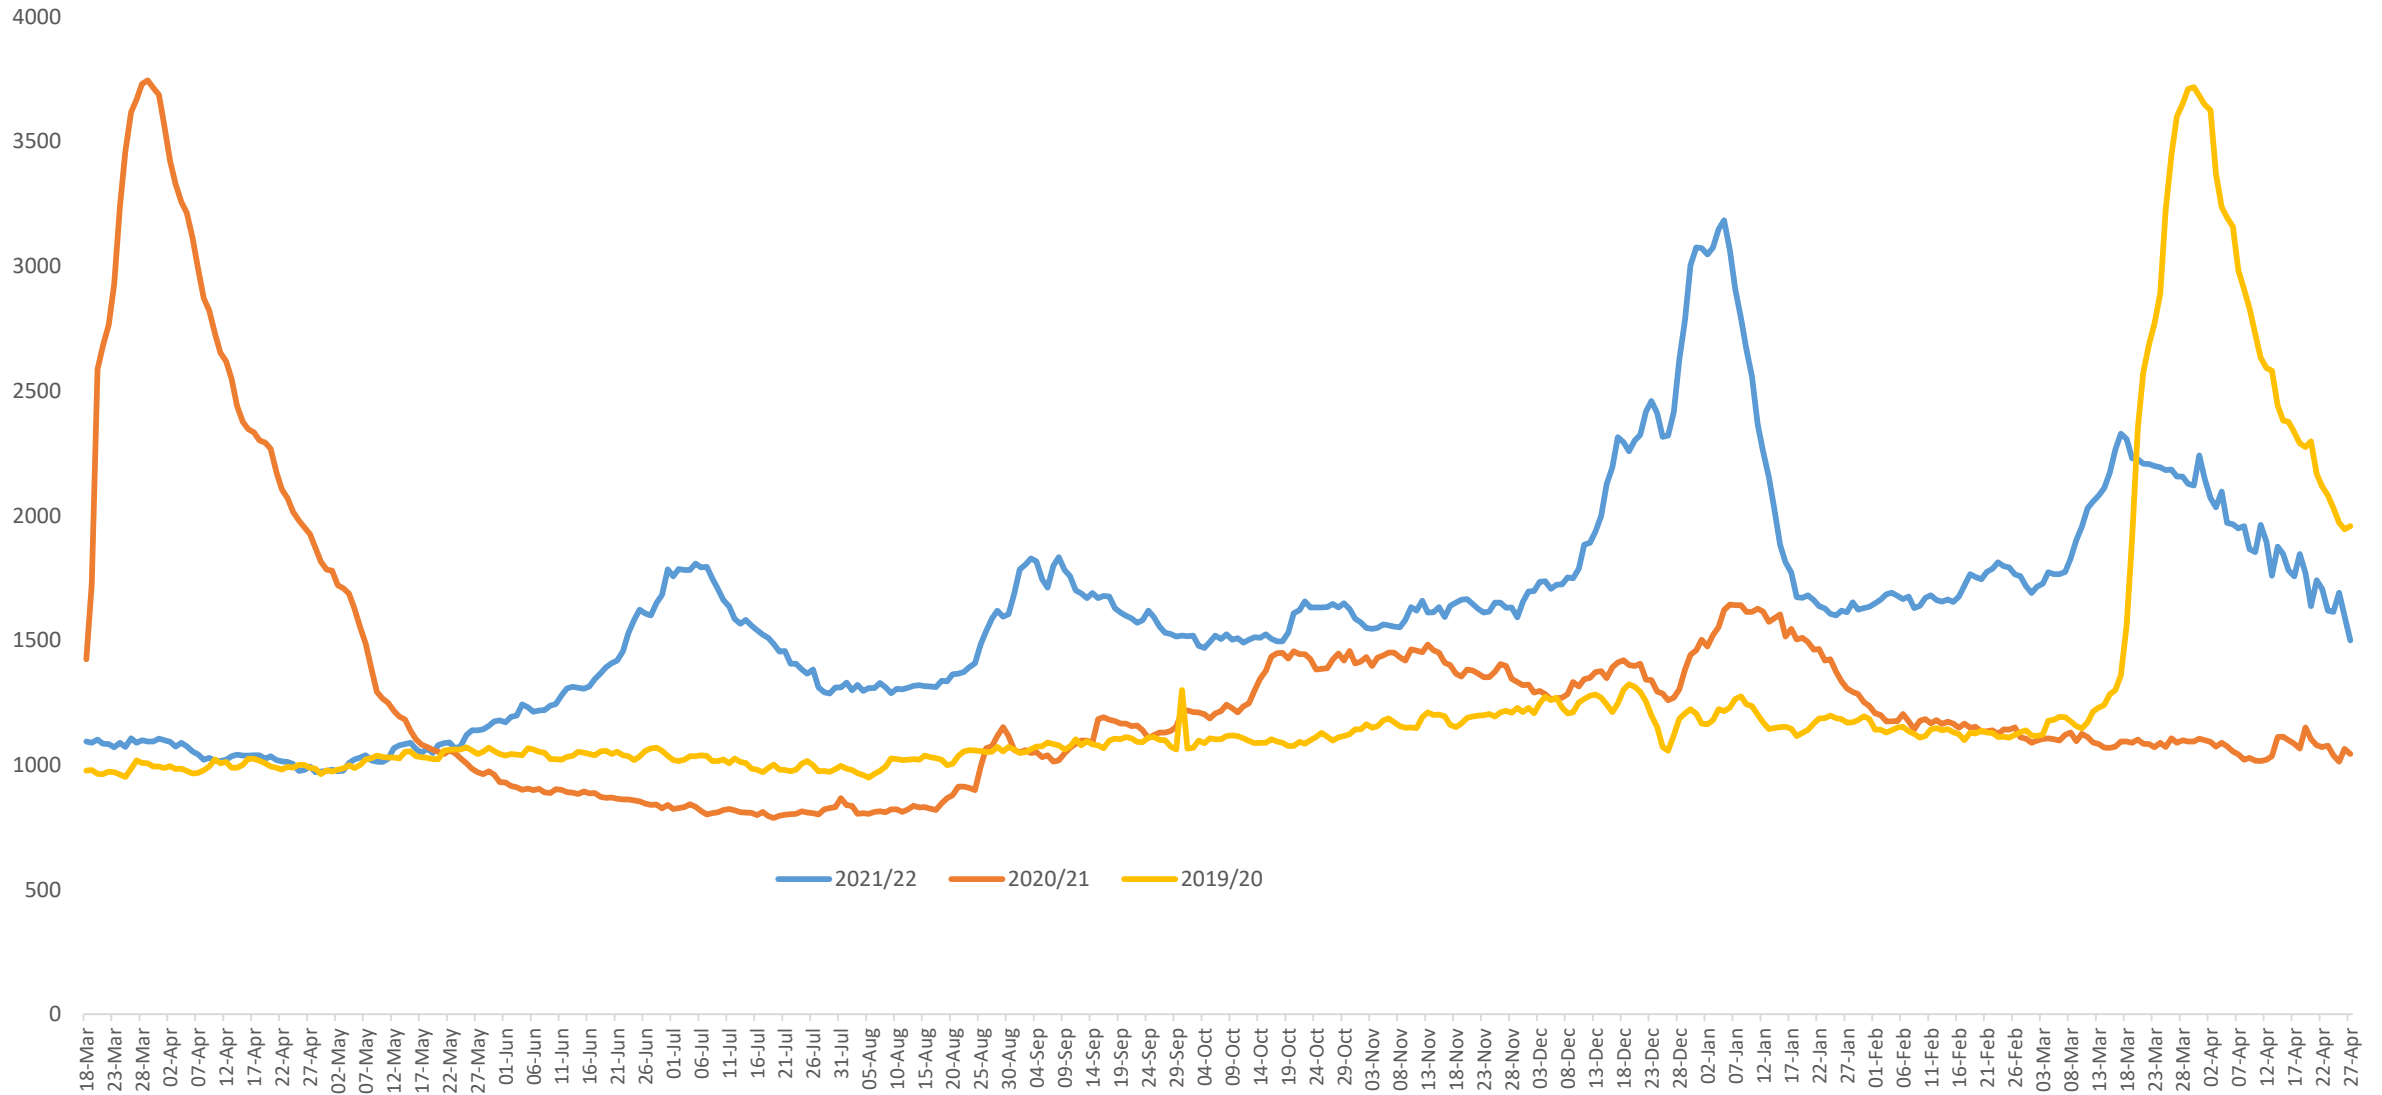

Total Absence (21st March 2020 – 27th April 2022)

Total Absence Levels Line Graph – Comparison of this year to previous two years.