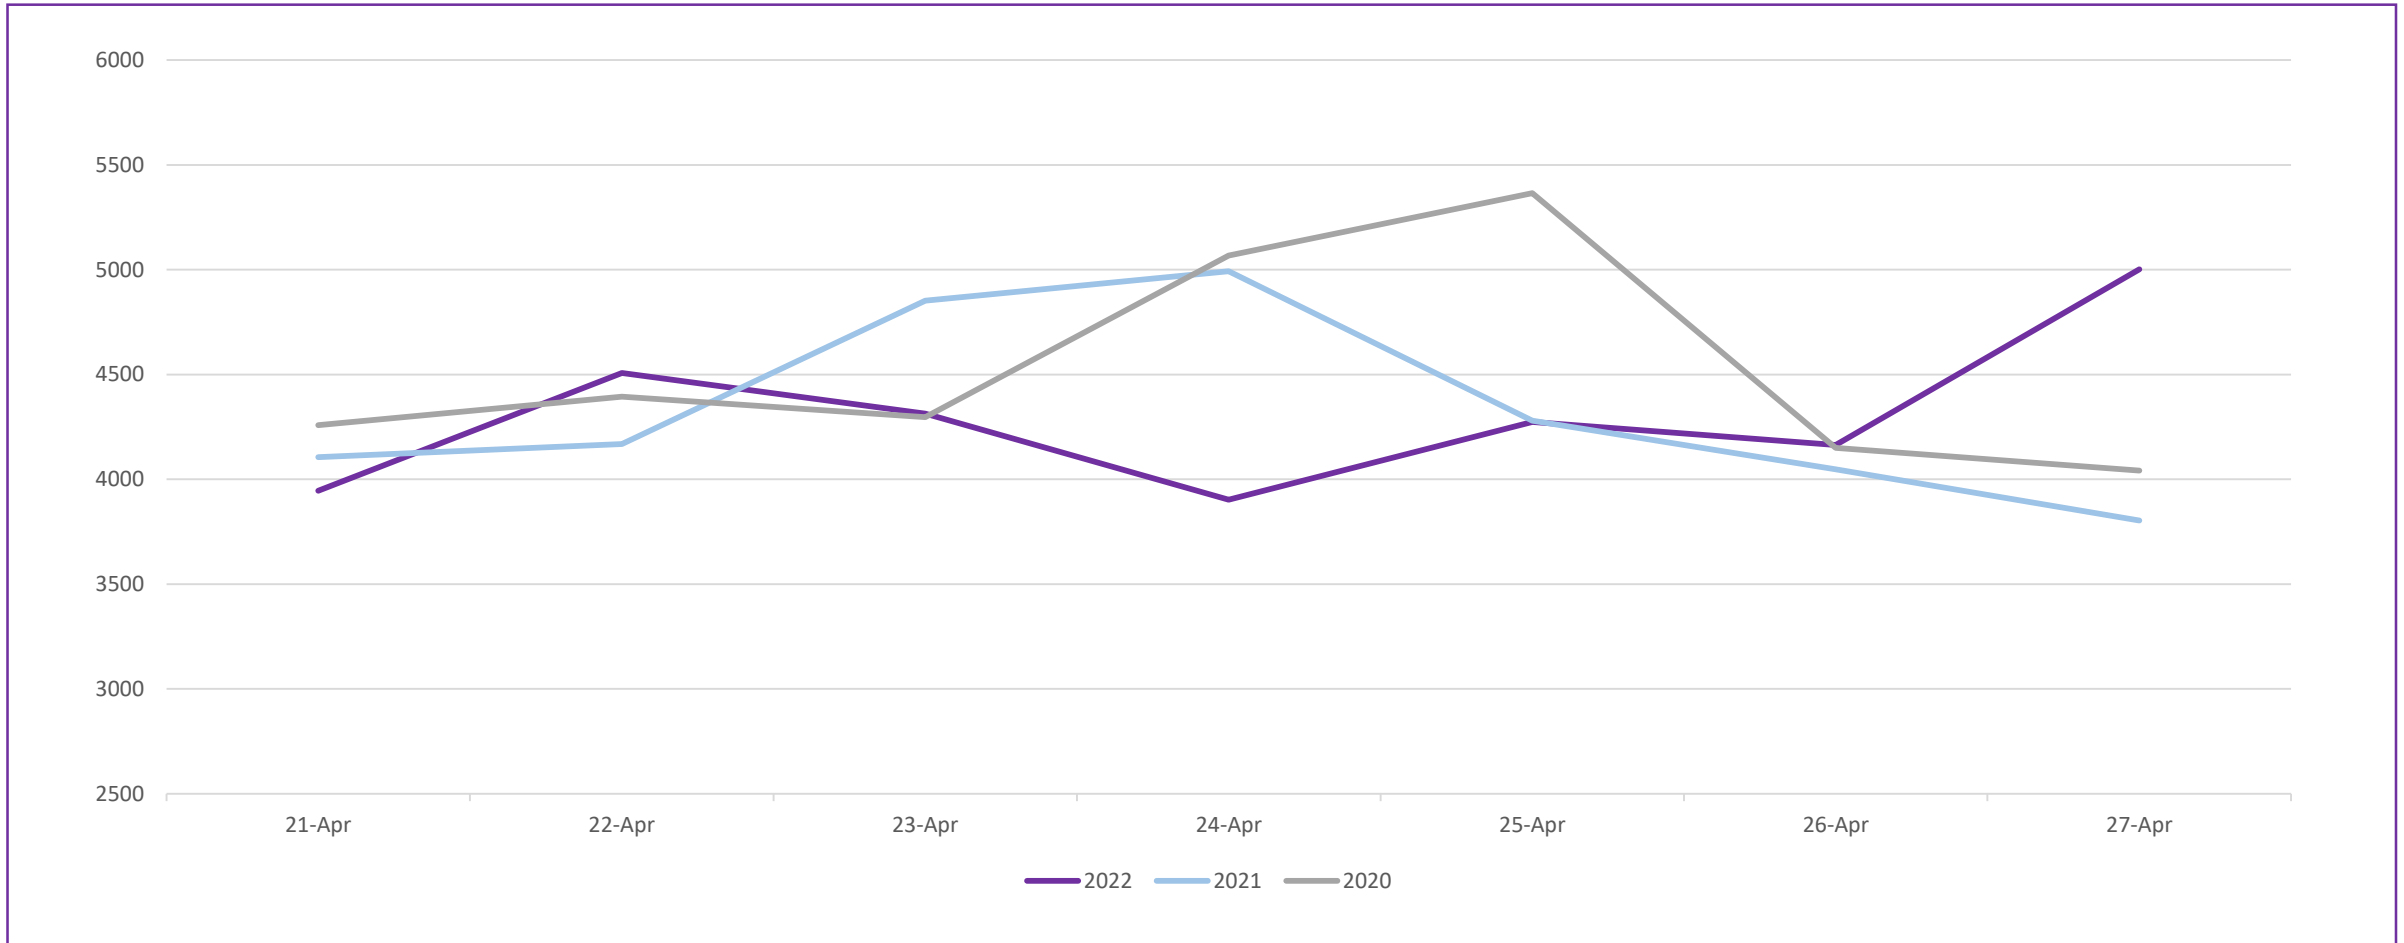

74532
2021/
22

71152
2022/
23

Crime Group Breakdown Change from previous year				
Group 1	Group 2	Group 3	Group 4	Group 5
5%	-11%	17%	2%	-15%

Incident Demand

Incident volume is 4% higher than the previous week. When compared to the same time last year incident volume is around the same and is 5% lower than 2020.

Absence

Absence levels have reduced this week. Absence levels continue to trend above the same period in 2020/21 but below 2019/20.

Absences remain below the peak in April 2020.

Weekly Service Centre Demand (21st – 27th April 2022)

	21-Apr	22-Apr	23-Apr	24-Apr	25-Apr	26-Apr	27-Apr	Total
2022 101 Ans	3923	4039	3162	3229	4457	4343	4660	27813
2022 999 Ans	1881	2034	2356	2056	1702	1725	1643	13397
2021 101 Ans	4312	4106	4314	3472	3538	4259	4195	28196
2021 999 Ans	1481	1642	1871	2502	1909	1491	1283	12179
2020 101 Ans	4647	4728	4530	4910	5101	4311	4739	32966
2020 999 Ans	1348	1408	1353	1752	1808	1231	1137	10037

No figures should be considered as Official Police Statistics. These may not yet have been verified or validated.

OFFICIAL

Weekly Incident Demand (21st – 27th April 2022)

	21-Apr	22-Apr	23-Apr	24-Apr	25-Apr	26-Apr	27-Apr	Total
2022	3945	4508	4314	3902	4274	4163	5002	30108
2021	4106	4169	4853	4992	4280	4047	3803	30250
2020	4258	4395	4296	5067	5366	4150	4042	31574