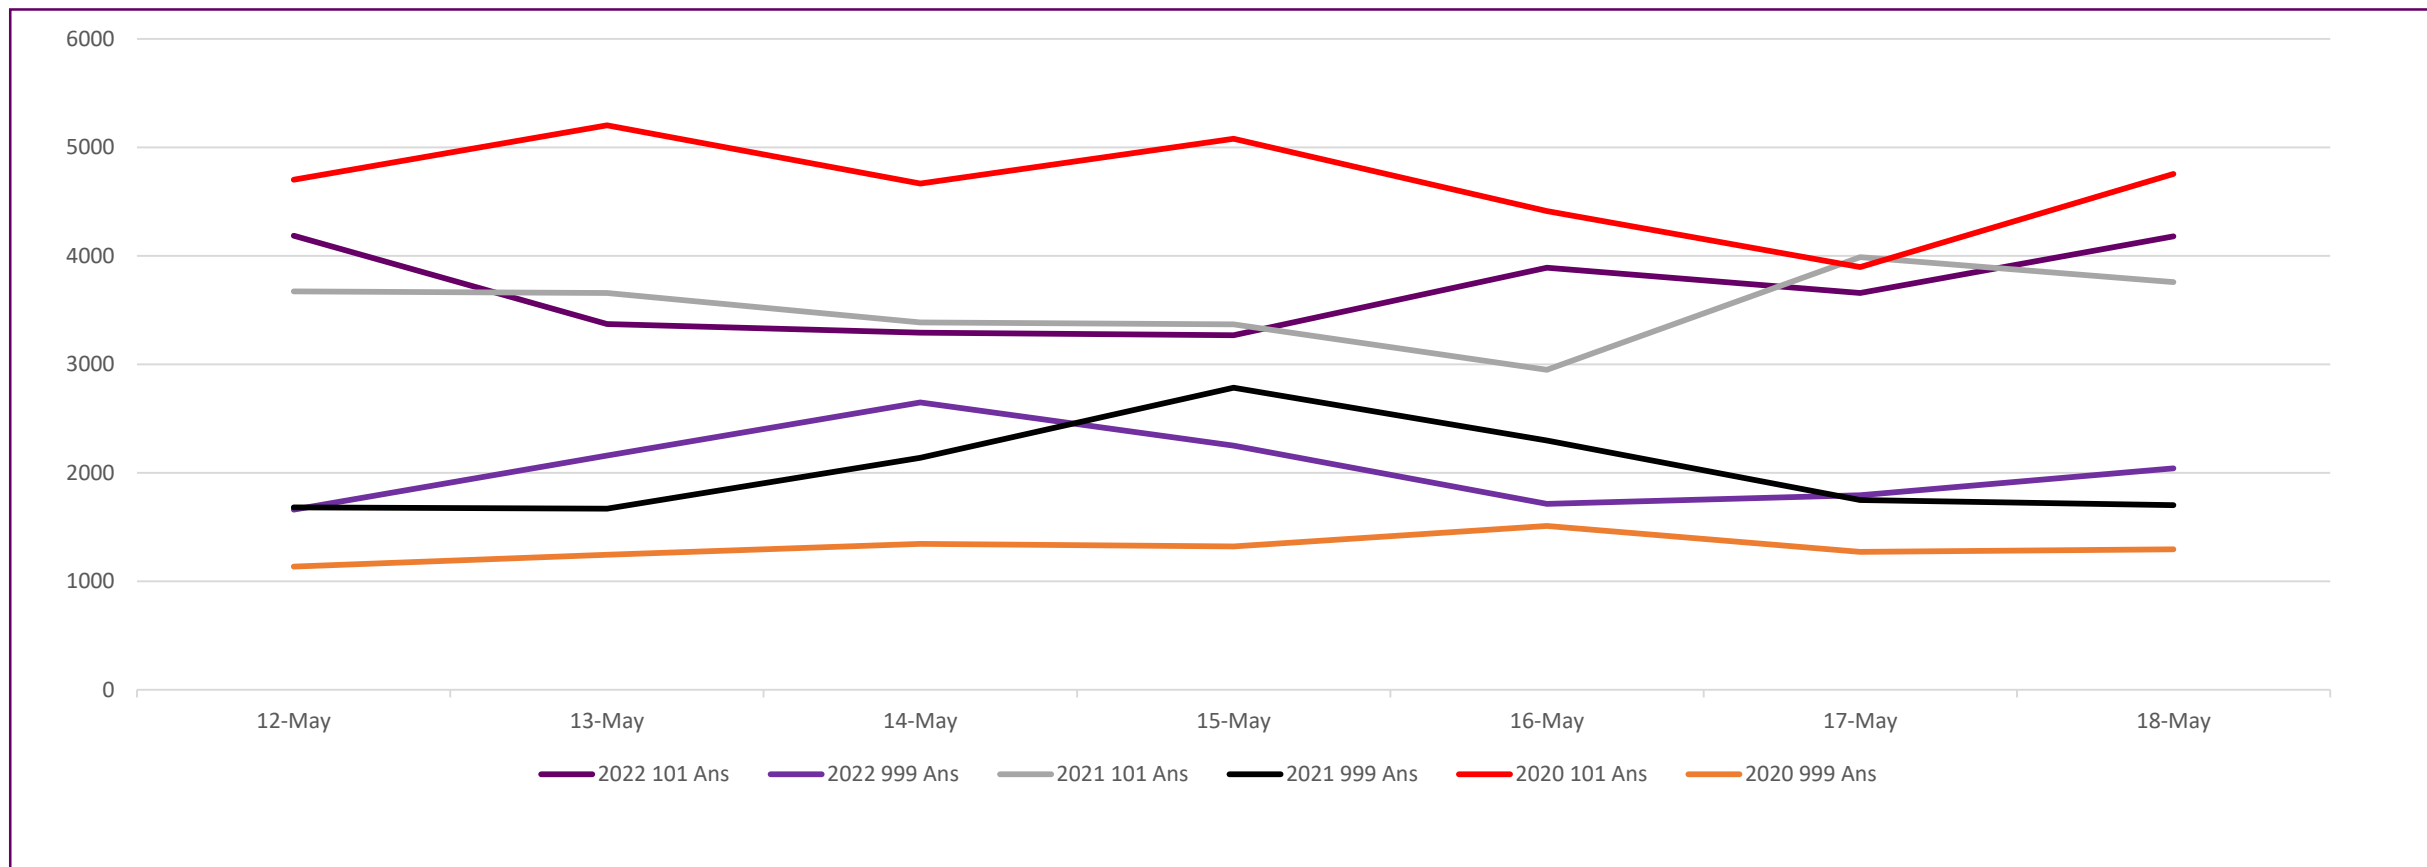

103765
2021/
22

99924
2022/
23

Crime Group Breakdown Change from previous year				
Group 1	Group 2	Group 3	Group 4	Group 5
8%	-12%	19%	4%	-12%

Incident Demand

Incident volume hasn't changed from the previous week. When compared to the same time last year incident volume has decreased by 3% and is 1% lower than 2020.

Absence

Absence levels have reduced this week. Absence levels continue to trend above the same period in 2020/21 but below 2019/20.

Absences remain below the peak in April 2020.

Weekly Service Centre Demand (12th – 18th May 2022)

	12-May	13-May	14-May	15-May	16-May	17-May	18-May	Total
2022 101 Ans	4186	3371	3291	3268	3890	3658	4181	25845
2022 999 Ans	1662	2159	2650	2250	1714	1794	2041	14270
2021 101 Ans	3672	3659	3388	3368	2951	3989	3757	24784
2021 999 Ans	1682	1671	2139	2786	2299	1749	1701	14027
2020 101 Ans	4701	5205	4668	5080	4412	3898	4754	32718
2020 999 Ans	1135	1244	1344	1322	1510	1271	1295	9121

No figures should be considered as Official Police Statistics. These may not yet have been verified or validated.

OFFICIAL

Weekly Incident Demand (12th – 18th May 2022)

	12-May	13-May	14-May	15-May	16-May	17-May	18-May	Total
2022	3985	4376	4686	4099	3798	3842	4330	29116
2021	3883	3949	4428	5190	4235	4162	4107	29954
2020	3995	4363	4164	4492	4458	3697	4104	29273