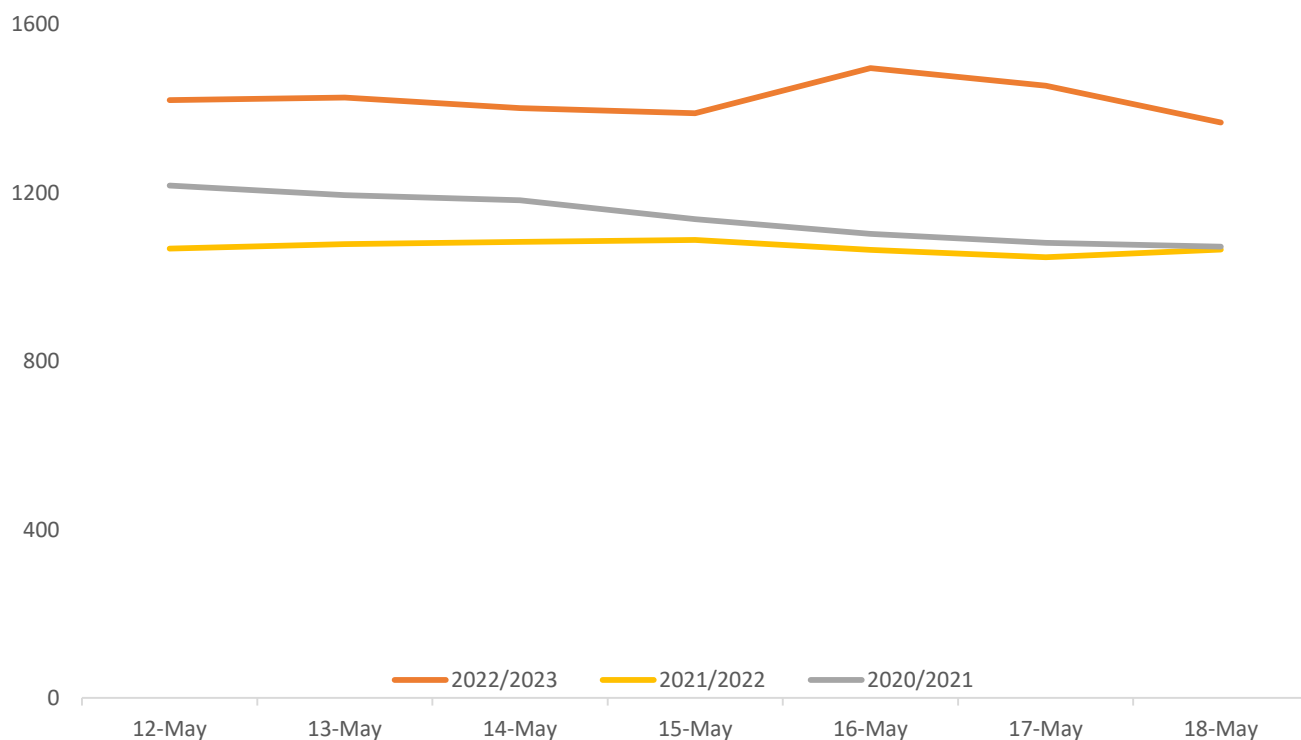

ABSENCE

Police Scotland Absences (12th – 18th May 2022)

18th May 2022	No.	Same day previous week	Change from same day previous week (%)
COVID-19	195	230 (-35)	-15.2%
Total Absences	1367	1344 (+23)	1.71%

Active Covid-19 Absence Reason

Precautionary Isolation	0
Symptoms	116
Tracing	1
Tracing – NHS Protect App	0
Acute COVID	13
Post COVID Syndrome	36
Ongoing Symptomatic	29

Weekly Absence Levels Line Graph – Comparison of this year to previous two years.

Absence levels have reduced this week. Absence levels continue to trend above the previous year but below 2020 levels.

Date	12-May	13-May	14-May	15-May	16-May	17-May	18-May
2022/2023	1420	1426	1401	1389	1496	1454	1367
2021/2022	1067	1078	1083	1088	1064	1047	1065
2020/2021	1217	1194	1182	1137	1102	1081	1072