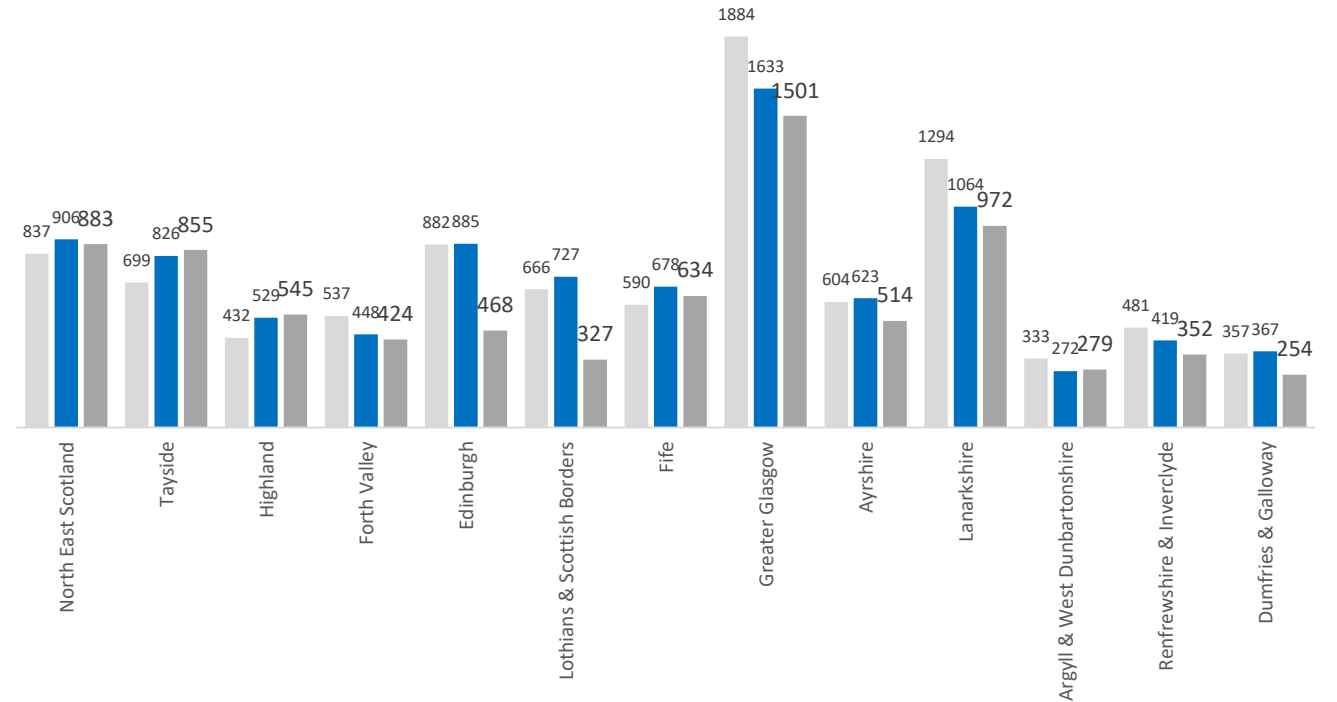

No figures should be considered as Official Police Statistics. These may not yet have been verified or validated.

OFFICIAL

Weekly Incident Demand (12th – 18th May 2022)

	12-May	13-May	14-May	15-May	16-May	17-May	18-May	Total
2022	3985	4376	4686	4099	3798	3842	4330	29116
2021	3883	3949	4428	5190	4235	4162	4107	29954
2020	3995	4363	4164	4492	4458	3697	4104	29273

No figures should be considered as Official Police Statistics. These may not yet have been verified or validated.

Weekly Crime Demand (16th May – 22nd May 2022)

Weekly Crime by Group

■ 2020/21 ■ 2021/22 ■ 2022/23

Crime Group	1	2	3	4	5	6	7	Total
2020/21	173	227	1893	695	1649	2638	2321	9596
2021/22	187	316	1682	865	1222	2658	2447	9377
2022/23	168	249	1877	772	964	2119	1859	8008

More information regarding Crime Groups can be found [via this link](#)

Weekly Crime by Division

■ 2020/21 ■ 2021/22 ■ 2022/23

All Crime Groups (with the exception of group 1,3,4 and 6) show a decrease in volume when compared against the same period last year. All crime groups (with the exception of group 5) show an increase in volume when compared to the same period in 2020/21.