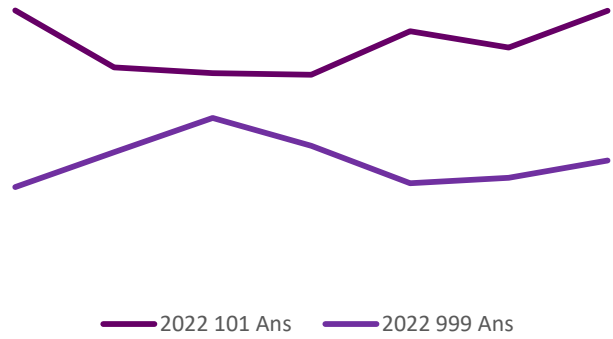

COVID-19 WEEKLY BULLETIN

12th – 18th May 2022

SERVING A
CHANGING SCOTLAND

SCOTTISH POLICE
AUTHORITY

No figures should be considered as Official Police Statistics. These may not yet have been verified or validated.

OFFICIAL

Service Centre Demand

The volume of 101 calls answered is 7% lower this week when compared to the previous week. The volume of 999 calls answered is 3% higher this week when compared to last week.

Crime

Crime Volume (11 March – Present compared to Previous Year)

Crime has continued to trend at levels higher than the seasonal average, and total crime volume this year is 4% lower when compared to last year.

103765
2021/
22

99924
2022/
23

Crime Group Breakdown Change from previous year				
Group 1	Group 2	Group 3	Group 4	Group 5
8%	-12%	19%	4%	-12%

Incident Demand

Incident volume hasn't changed from the previous week. When compared to the same time last year incident volume has decreased by 3% and is 1% lower than 2020.