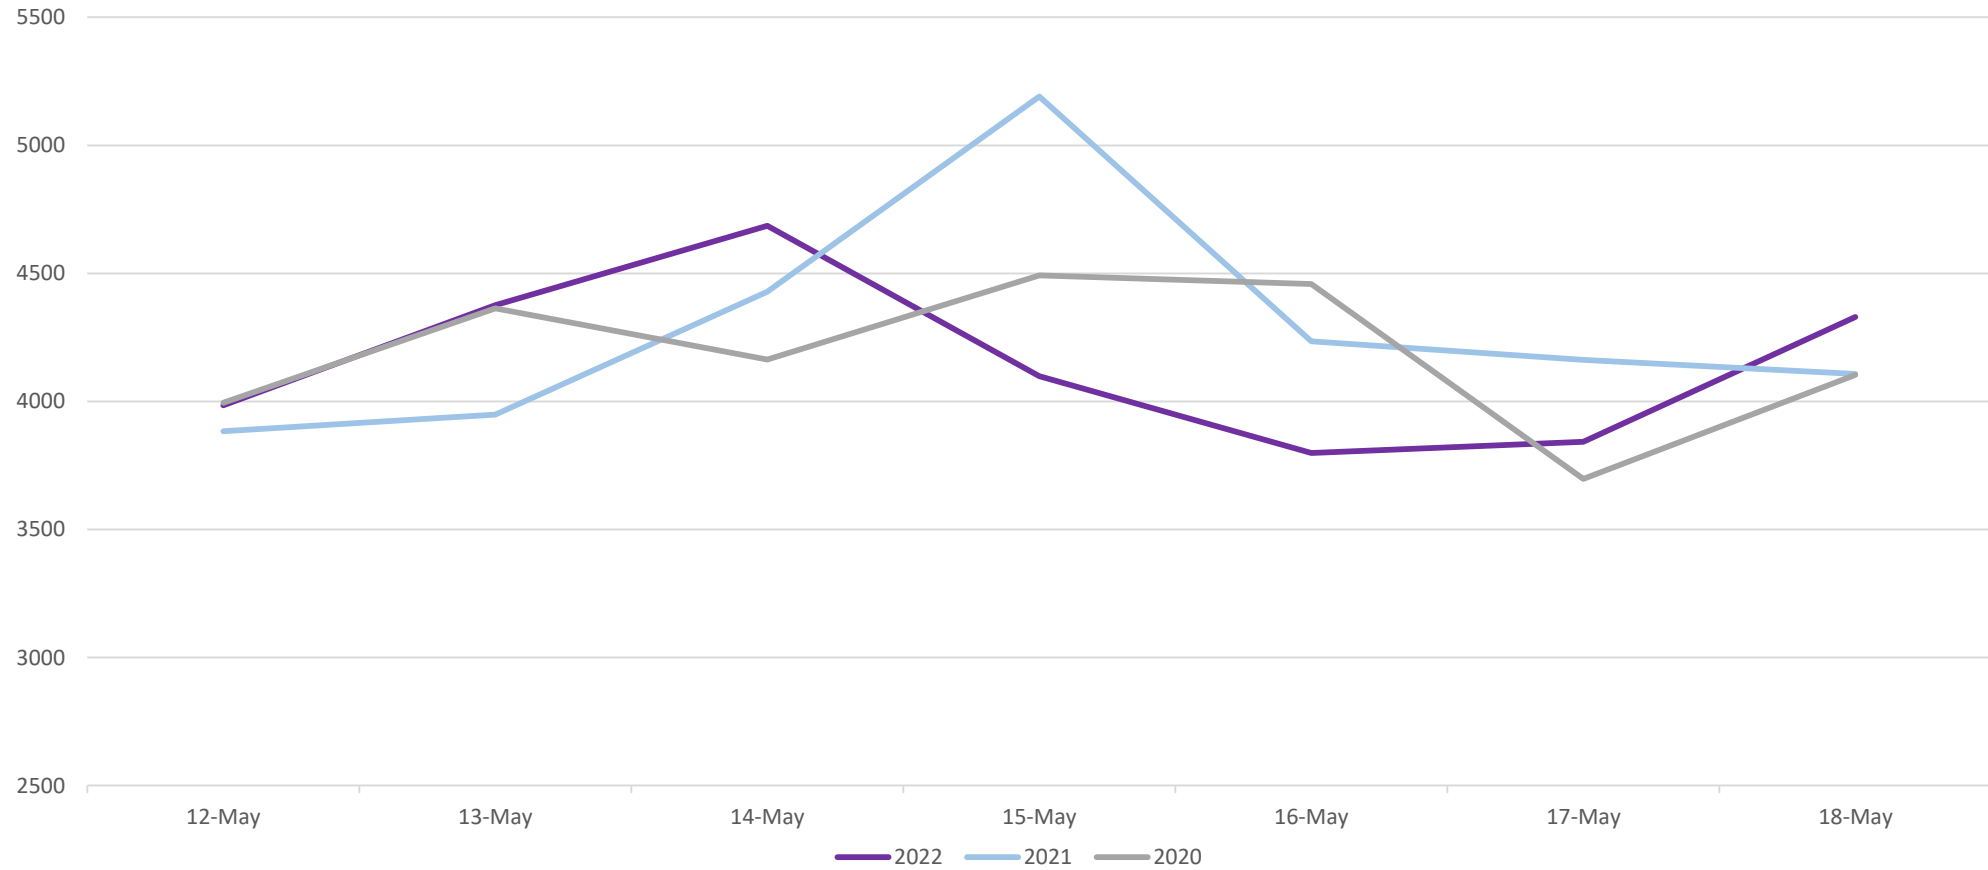

103765
2021/
22

99924
2022/
23

Crime Group Breakdown Change from previous year				
Group 1	Group 2	Group 3	Group 4	Group 5
8%	-12%	19%	4%	-12%

Incident Demand

Incident volume hasn't changed from the previous week. When compared to the same time last year incident volume has decreased by 3% and is 1% lower than 2020.

Absence

Absence levels have reduced this week. Absence levels continue to trend above the same period in 2020/21 but below 2019/20.

Absences remain below the peak in April 2020.

Weekly Service Centre Demand (12th – 18th May 2022)

	12-May	13-May	14-May	15-May	16-May	17-May	18-May	Total
2022 101 Ans	4186	3371	3291	3268	3890	3658	4181	25845
2022 999 Ans	1662	2159	2650	2250	1714	1794	2041	14270
2021 101 Ans	3672	3659	3388	3368	2951	3989	3757	24784
2021 999 Ans	1682	1671	2139	2786	2299	1749	1701	14027
2020 101 Ans	4701	5205	4668	5080	4412	3898	4754	32718
2020 999 Ans	1135	1244	1344	1322	1510	1271	1295	9121

No figures should be considered as Official Police Statistics. These may not yet have been verified or validated.

OFFICIAL

Weekly Incident Demand (12th – 18th May 2022)

	12-May	13-May	14-May	15-May	16-May	17-May	18-May	Total
2022	3985	4376	4686	4099	3798	3842	4330	29116
2021	3883	3949	4428	5190	4235	4162	4107	29954
2020	3995	4363	4164	4492	4458	3697	4104	29273