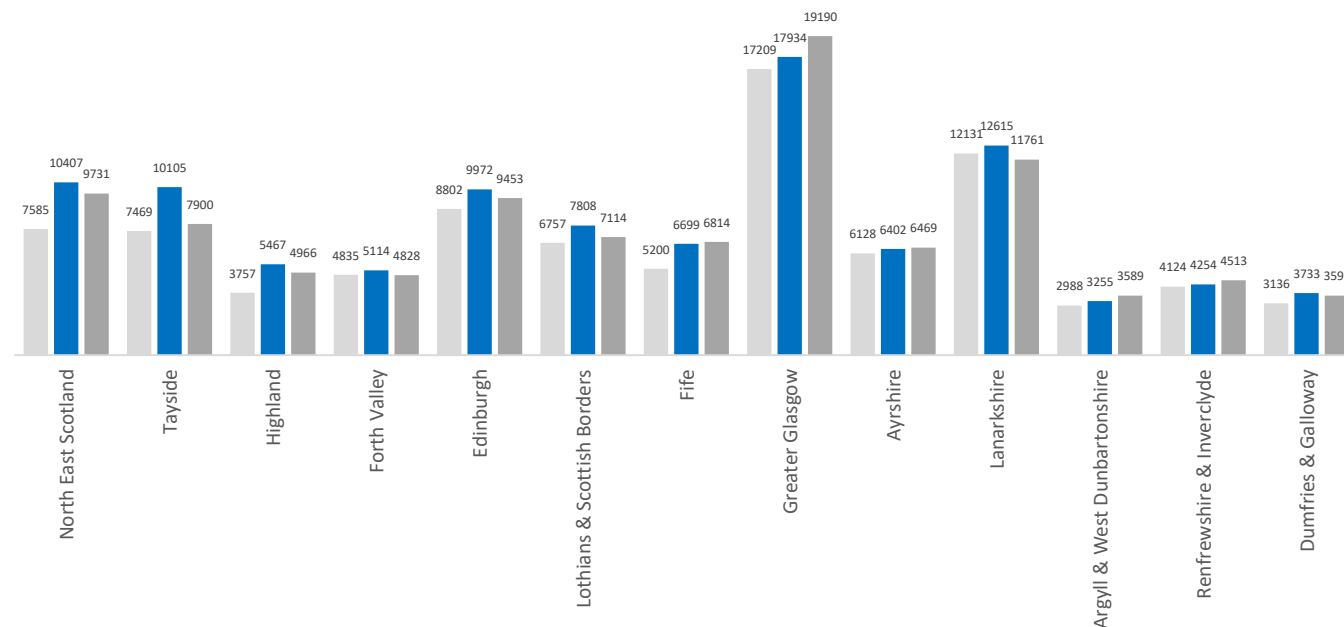

All crime groups (with the exception of Fife, Greater Glasgow, Ayrshire, Argyll and West Dunbartonshire, and Renfrew and Inverclyde) have noted a decrease in crime volumes this week when compared to the same period last year. All crime groups (with the exception of Forth Valley and Lanarkshire) have noted an increase in crime volume when compared to the same period in 2020/21.

Cumulative Crime Demand (16th March 2020 – 22nd May 2022)

Total Crime by Group

2020/21 2021/22 2022/23

Crime Group	1	2	3	4	5	6	7	Total
2020/21	1657	2269	18821	8434	13985	24743	20212	90121
2021/22	1972	3259	18425	9432	14651	26656	29370	103765
2022/23	2124	2872	21845	9772	12836	27334	23141	99924

More information regarding Crime Groups can be found [via this link](#)

Total Crime by Division

2020/21 2021/22 2022/23

All crime groups (with the exception of 2,5 and 7) show an increase in volume when compared to the same period last year. All Crime groups (with the exception of 5) show an increase in volume compared to 2020/21.

All divisions (with the exception of Fife, Greater Glasgow, Ayrshire, Argyll and West Dunbartonshire & Renfrewshire and Inverclyde) have noted a cumulative decrease in crime volumes when compared to the same period last year. All divisions (with the exception of Lanarkshire) have seen a cumulative increase in volume when compared to the same period 2020/2021.