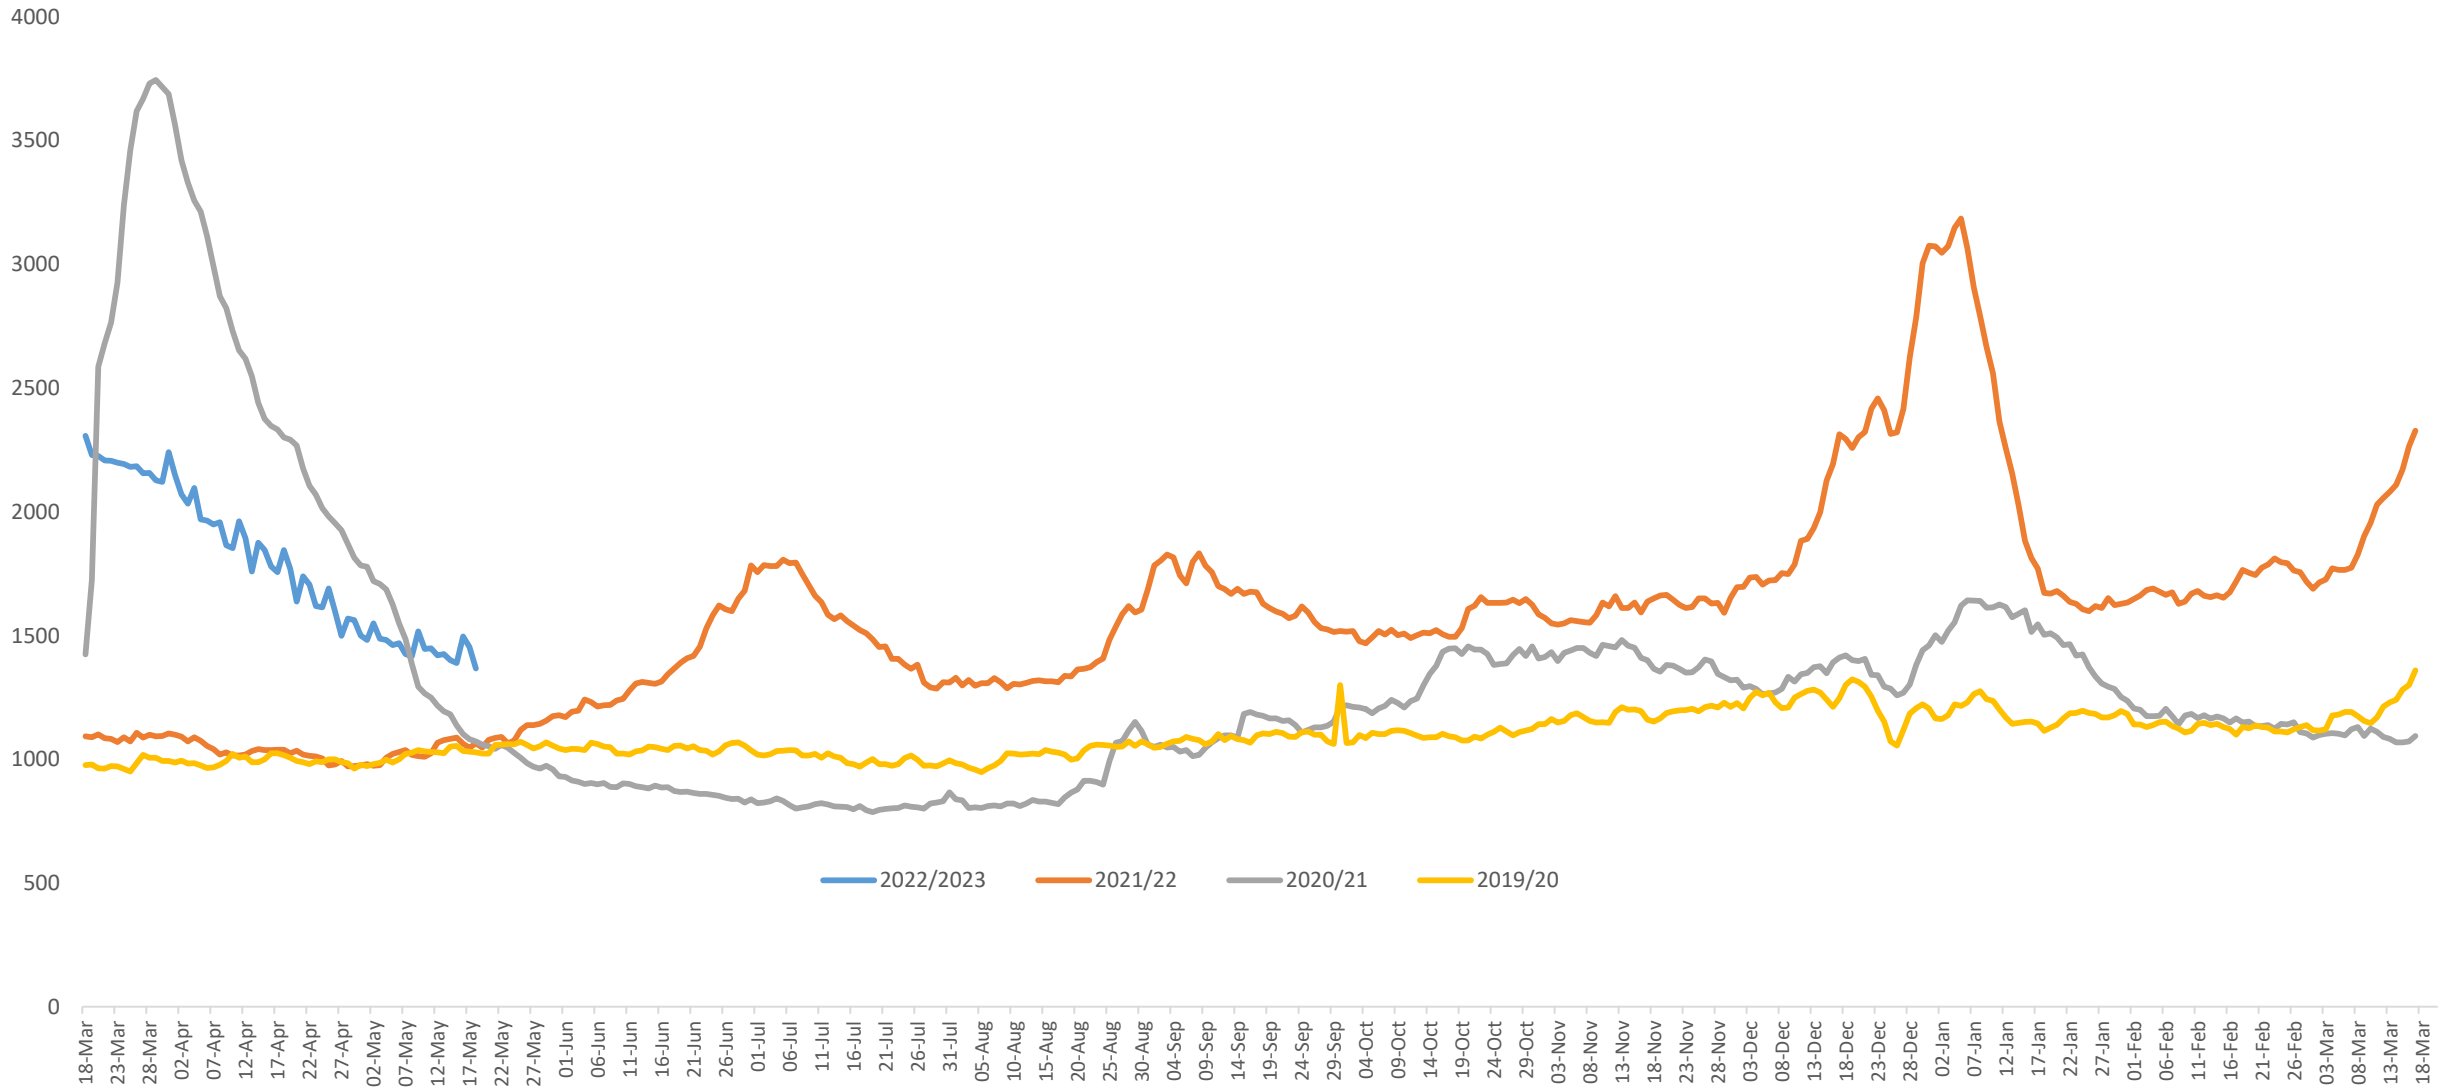

Total Absence (12th March 2020 – 18th May 2022)

Total Absence Levels Line Graph – Comparison of this year to previous two years.