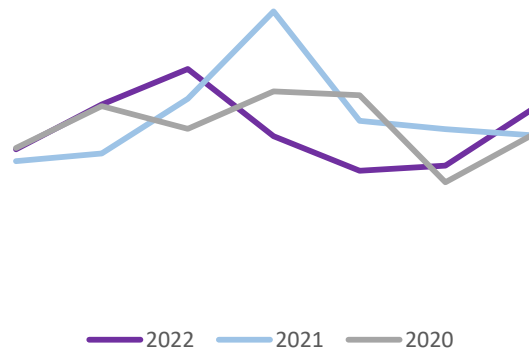

OFFICIAL

Service Centre Demand

The volume of 101 calls answered is 7% lower this week when compared to the previous week. The volume of 999 calls answered is 3% higher this week when compared to last week.

Crime

Crime Volume (11 March – Present compared to Previous Year)

Crime has continued to trend at levels higher than the seasonal average, and total crime volume this year is 4% lower when compared to last year.

103765
2021/
22

99924
2022/
23

Crime Group Breakdown Change from previous year				
Group 1	Group 2	Group 3	Group 4	Group 5
8%	-12%	19%	4%	-12%

Incident Demand

Incident volume hasn't changed from the previous week. When compared to the same time last year incident volume has decreased by 3% and is 1% lower than 2020.

Absence

Absence levels have reduced this week. Absence levels continue to trend above the same period in 2020/21 but below 2019/20.

Absences remain below the peak in April 2020.

Weekly Service Centre Demand (12th – 18th May 2022)