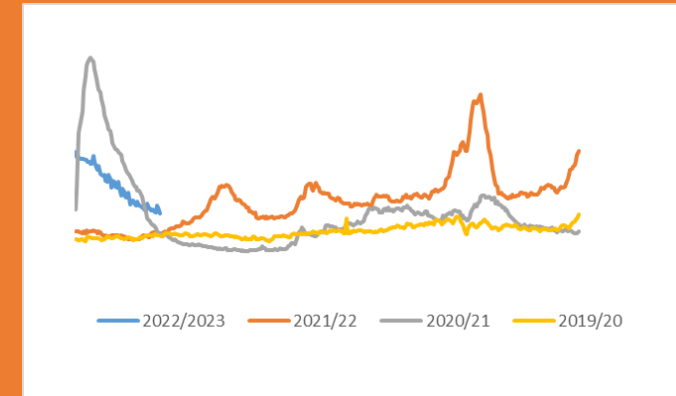

Crime

Crime Volume (11 March – Present compared to Previous Year)

Crime has continued to trend at levels higher than the seasonal average, and total crime volume this year is 4% lower when compared to last year.

103765
2021/
22

99924
2022/
23

Crime Group Breakdown Change from previous year				
Group 1	Group 2	Group 3	Group 4	Group 5
8%	-12%	19%	4%	-12%

Incident Demand

Incident volume hasn't changed from the previous week. When compared to the same time last year incident volume has decreased by 3% and is 1% lower than 2020.

Absence

Absence levels have reduced this week. Absence levels continue to trend above the same period in 2020/21 but below 2019/20.

Absences remain below the peak in April 2020.

Weekly Service Centre Demand (12th – 18th May 2022)