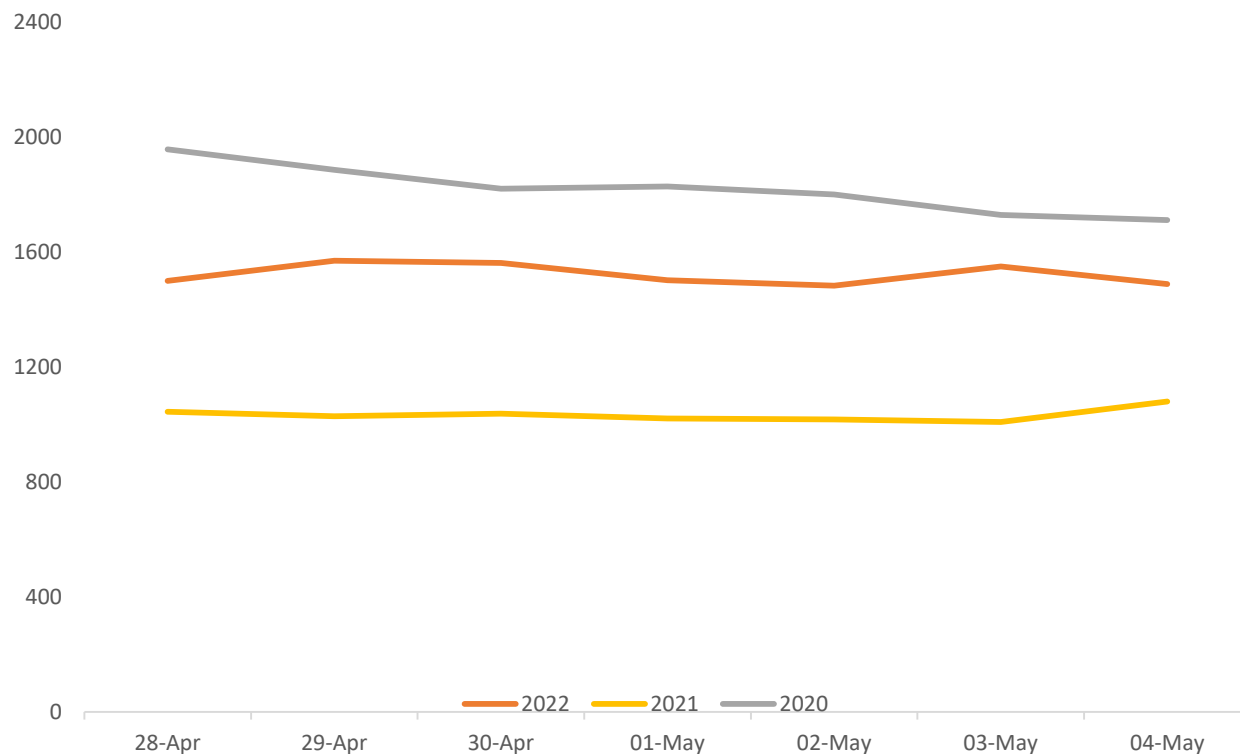

ABSENCE

Police Scotland Absences (28th – 4th May 2022)

4th May 2022	No.	Same day previous week	Change from same day previous week (%)
COVID-19	257	395 (-138)	-34.94%
Total Absences	1119	1499 (-380)	-25.35%

Active Covid-19 Absence Reason

Precautionary Isolation	1
Symptoms	37
Tracing	1
Tracing – NHS Protect App	1
Acute COVID	150
Post COVID Syndrome	35
Ongoing Symptomatic	32

Weekly Absence Levels Line Graph – Comparison of this year to previous two years.

Absence levels have reduced this week. Absence levels continue to trend above the previous year but below 2020 levels.

Date	28-Apr	29-Apr	30-Apr	01-May	02-May	03-May	04-May
2022	1499	1569	1562	1501	1482	1549	1488
2021	1044	1028	1037	1021	1017	1008	1080
2020	1957	1885	1820	1828	1800	1729	1711