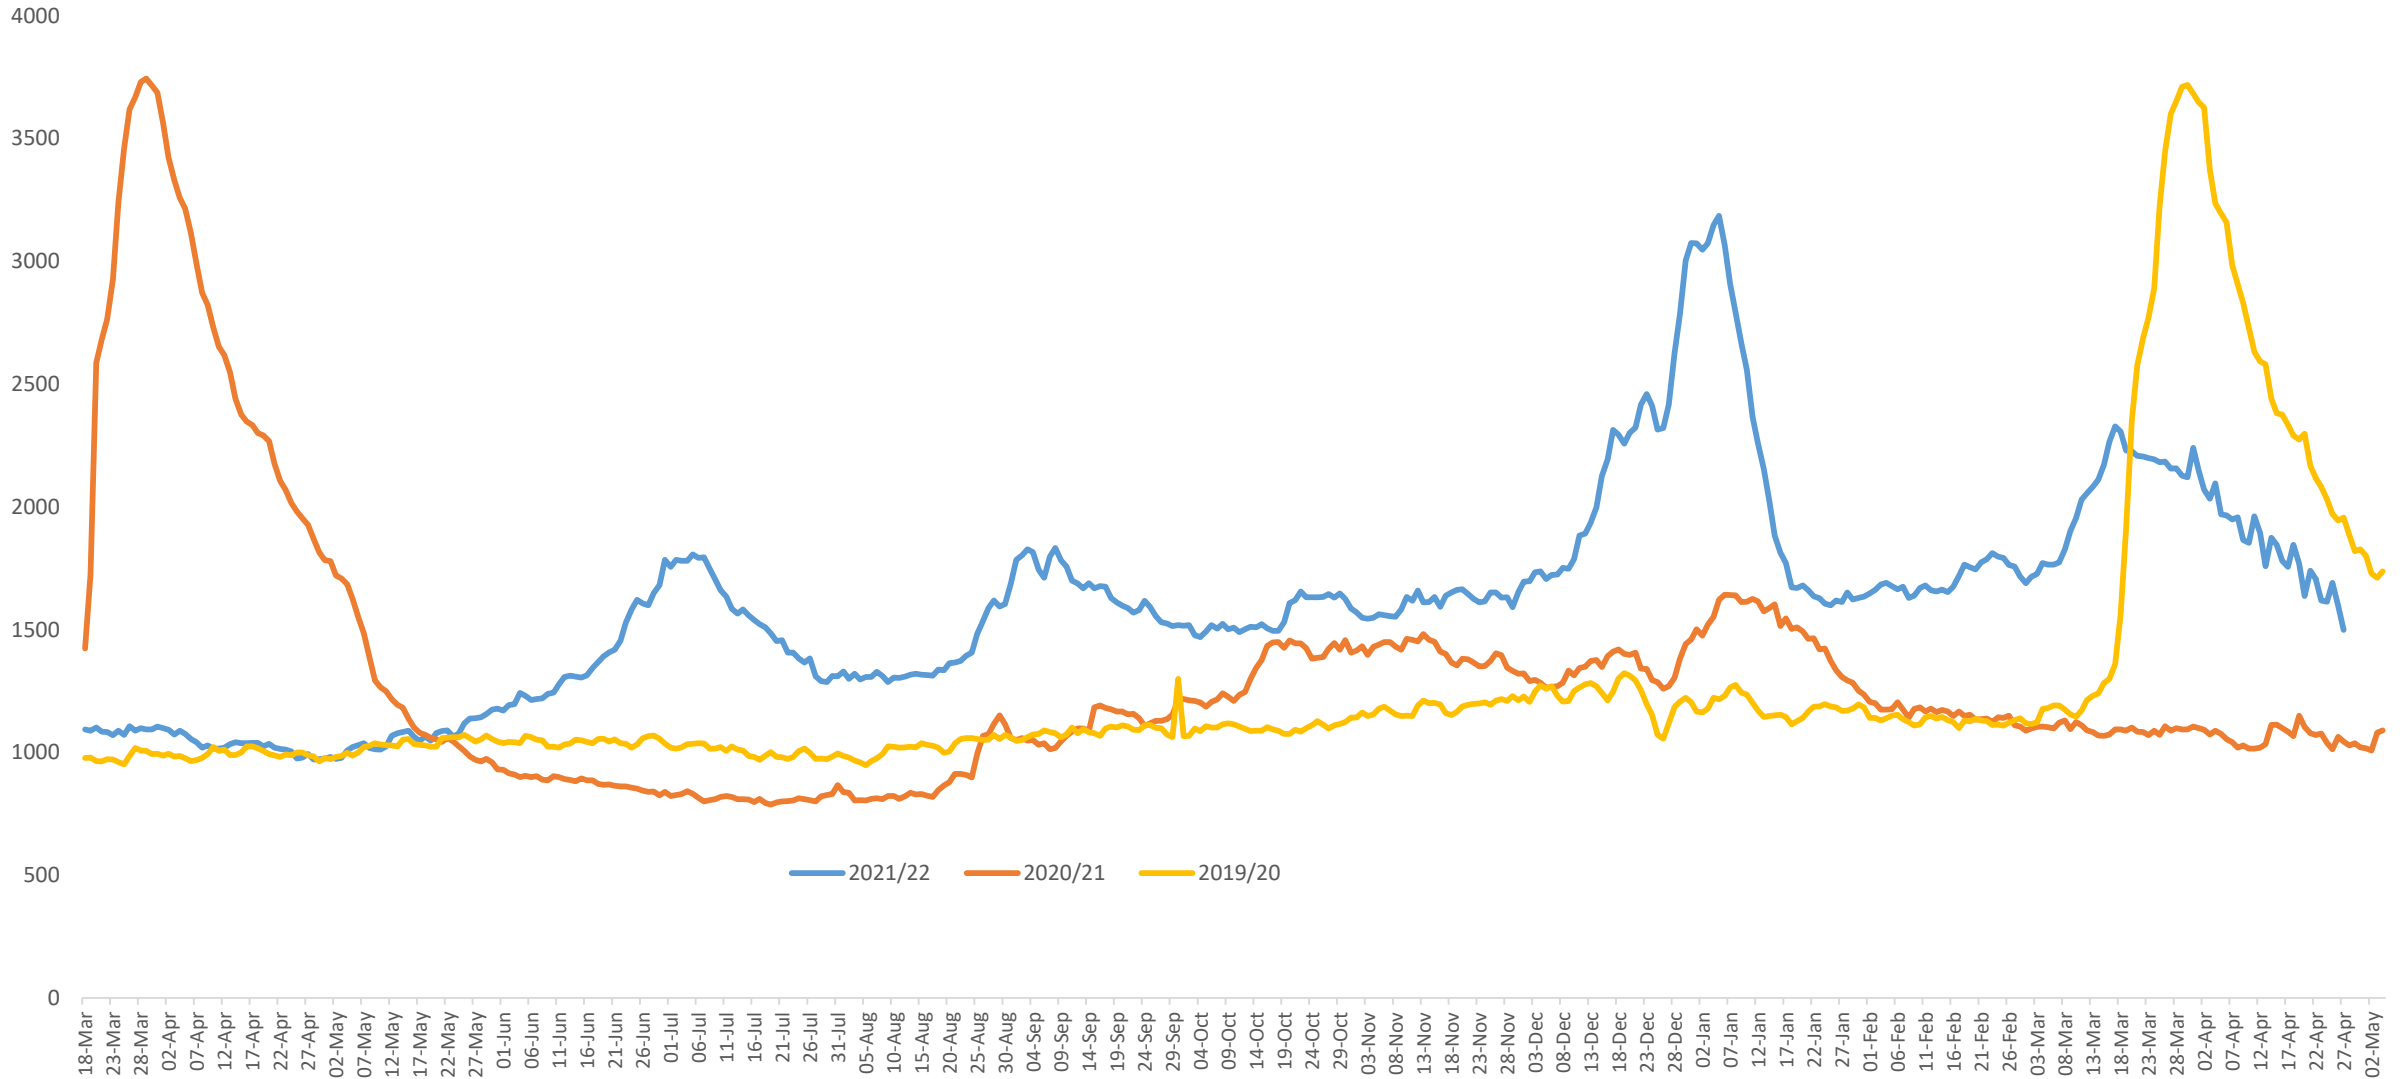

Total Absence (28th March 2020 – 4th May 2022)

Total Absence Levels Line Graph – Comparison of this year to previous two years.