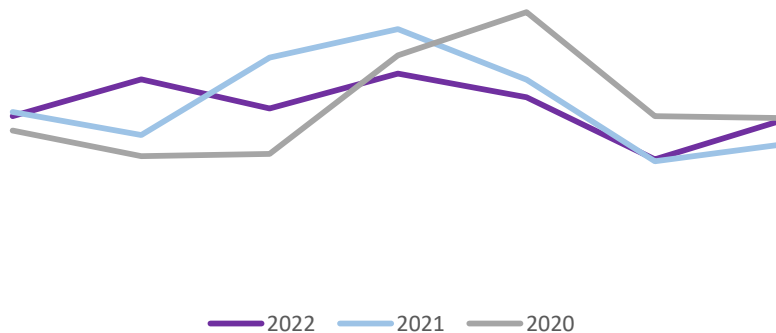

OFFICIAL

Service Centre Demand

The volume of 101 calls answered is 4% lower this week when compared to the previous week. The volume of 999 calls answered is 6% higher this week when compared to last week.

Crime

Crime Volume (11 March – Present compared to Previous Year)

Crime has continued to trend at levels higher than the seasonal average, and total crime volume this year is 4% lower when compared to last year.

84412
2021/
22

80741
2022/
23

Crime Group Breakdown Change from previous year				
Group 1	Group 2	Group 3	Group 4	Group 5
5%	-12%	18%	1%	-14%

Incident Demand

Incident volume is 4% lower than the previous week. When compared to the same time last year incident volume is around the same and is 1% lower than 2020.

Absence

Absence levels have reduced this week. Absence levels continue to trend above the same period in 2020/21 but below 2019/20.

Absences remain below the peak in April 2020.

Weekly Service Centre Demand (28th – 4th May 2022)