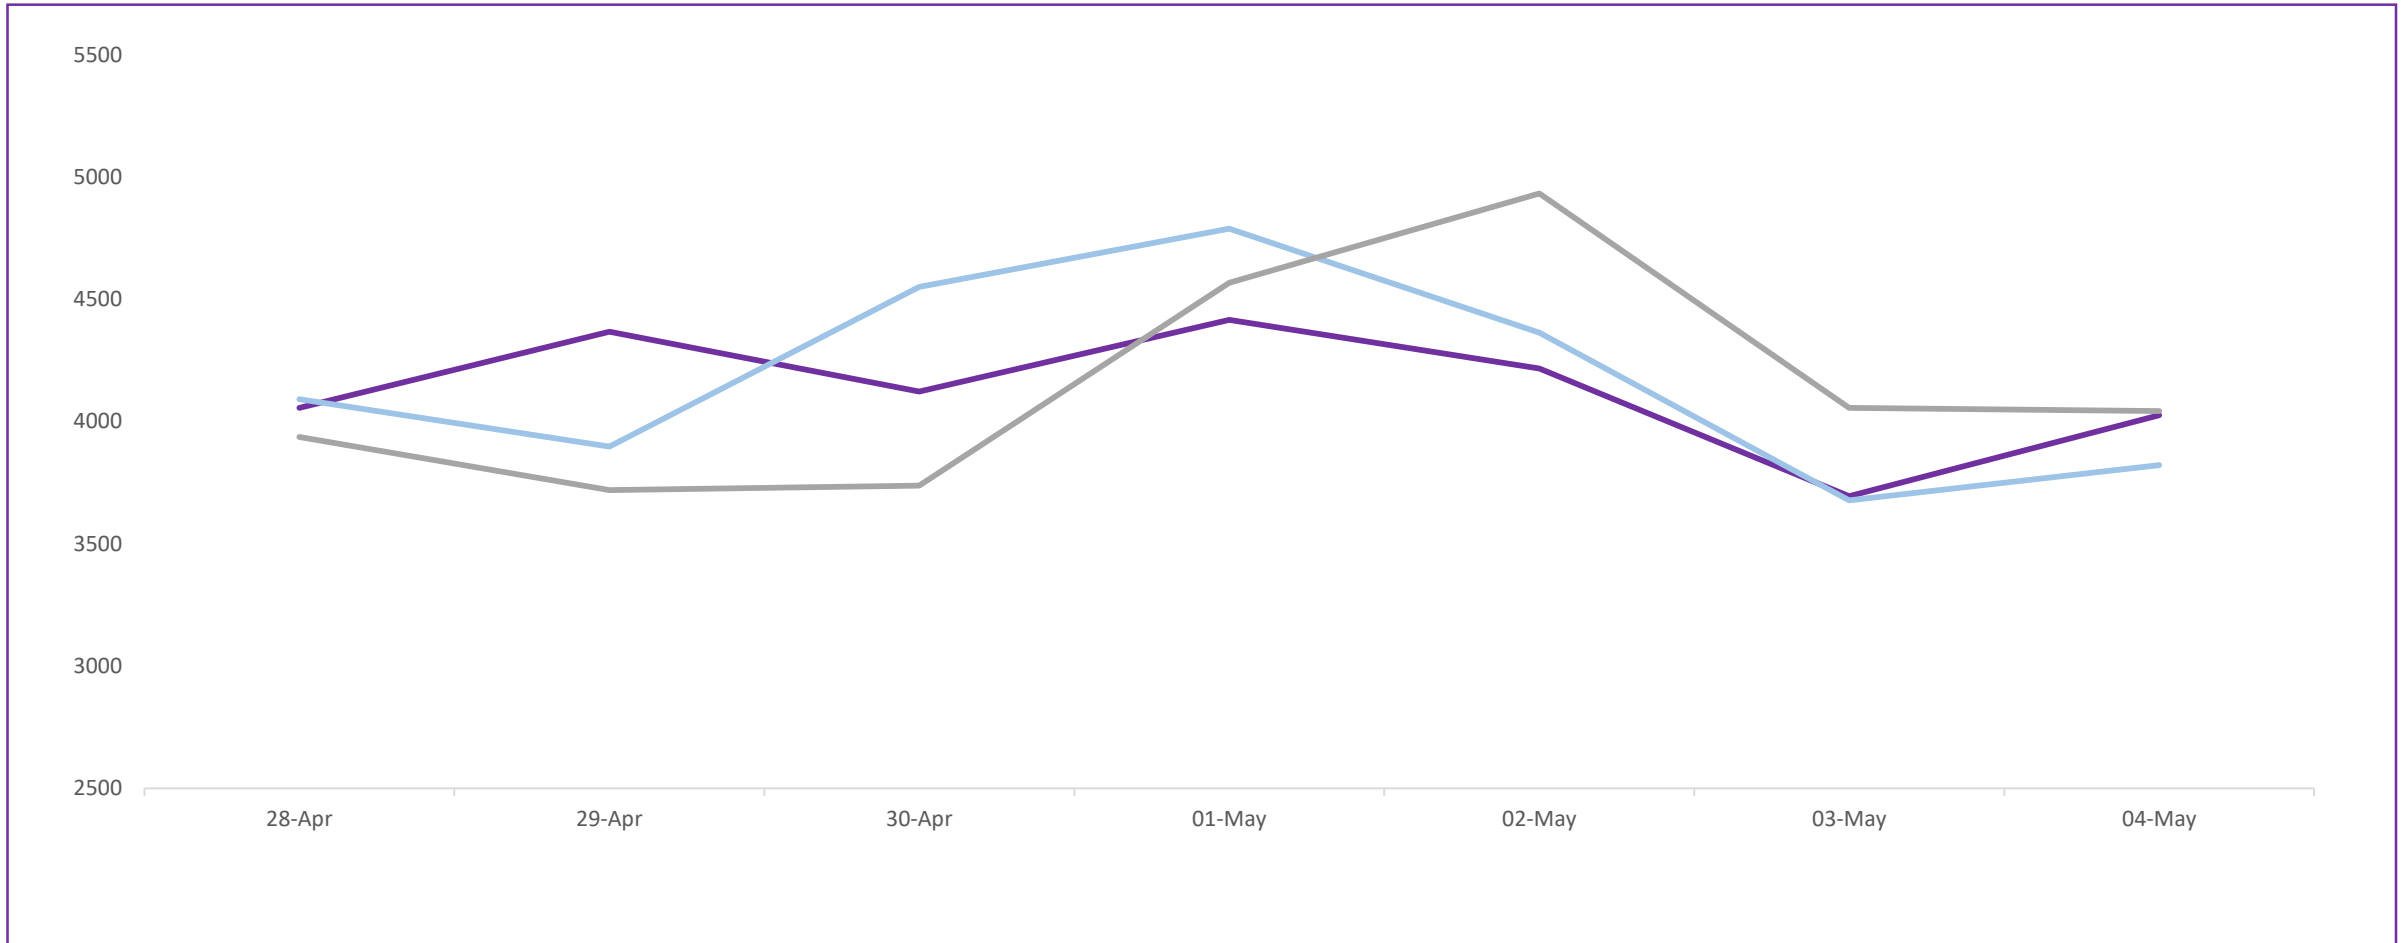

84412
2021/
22

80741
2022/
23

Crime Group Breakdown Change from previous year				
Group 1	Group 2	Group 3	Group 4	Group 5
5%	-12%	18%	1%	-14%

Incident Demand

Incident volume is 4% lower than the previous week. When compared to the same time last year incident volume is around the same and is 1% lower than 2020.

Absence

Absence levels have reduced this week. Absence levels continue to trend above the same period in 2020/21 but below 2019/20.

Absences remain below the peak in April 2020.

Weekly Service Centre Demand (28th – 4th May 2022)

	28-Apr	29-Apr	30-Apr	01-May	02-May	03-May	04-May	Total
2022 101 Ans	4133	3565	3561	3155	4548	3572	4070	26604
2022 999 Ans	1798	2258	2104	2566	1840	1777	1821	14164
2021 101 Ans	4503	4006	3943	3867	3278	3916	4063	27576
2021 999 Ans	1402	1507	1982	2104	2190	1406	1413	12004
2020 101 Ans	4647	4295	4494	4884	5017	4069	4630	32036
2020 999 Ans	1090	1106	1082	1369	1509	1353	1257	8766

No figures should be considered as Official Police Statistics. These may not yet have been verified or validated.

OFFICIAL

Weekly Incident Demand (28th – 4th May 2022)

	28-Apr	29-Apr	30-Apr	01-May	02-May	03-May	04-May	Total
2022	4056	4367	4123	4416	4217	3694	4025	28898
2021	4091	3898	4551	4789	4363	3677	3821	29190
2020	3937	3719	3738	4568	4932	4056	4042	28992