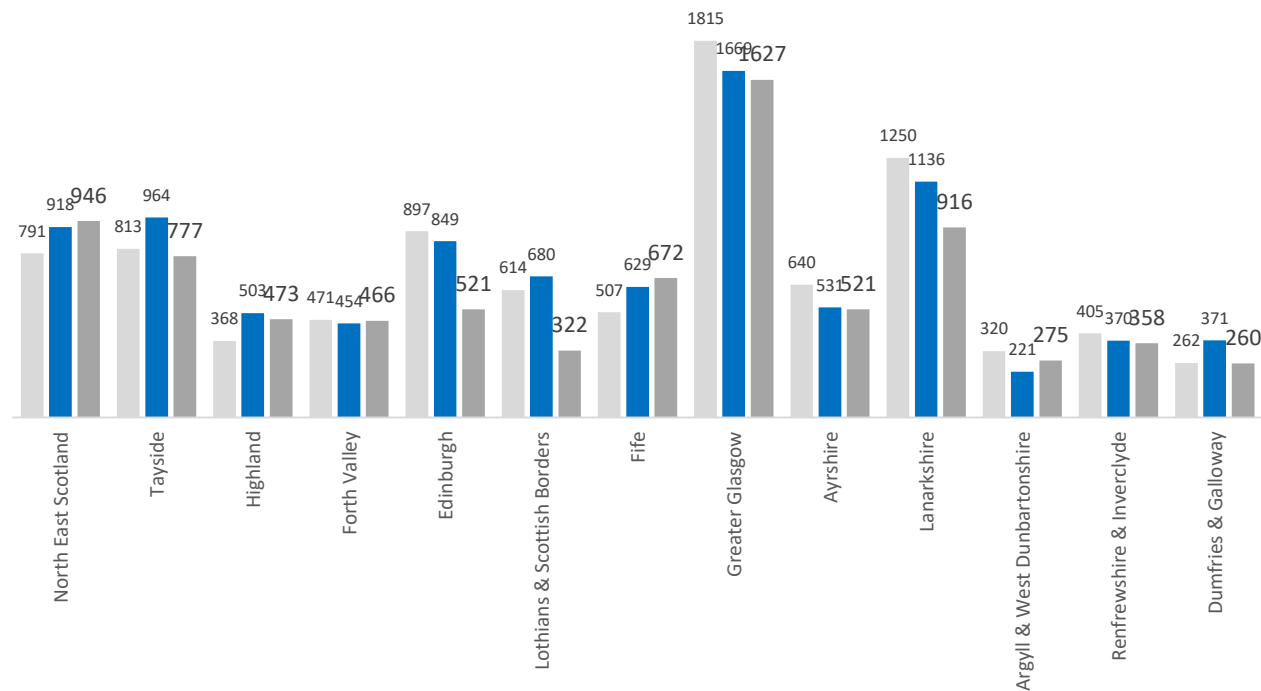

No figures should be considered as Official Police Statistics. These may not yet have been verified or validated.

OFFICIAL

Weekly Incident Demand (28th – 4th May 2022)

	28-Apr	29-Apr	30-Apr	01-May	02-May	03-May	04-May	Total
2022	4056	4367	4123	4416	4217	3694	4025	28898
2021	4091	3898	4551	4789	4363	3677	3821	29190
2020	3937	3719	3738	4568	4932	4056	4042	28992

No figures should be considered as Official Police Statistics. These may not yet have been verified or validated.

Weekly Crime Demand (2nd May – 8th May 2022)

Weekly Crime by Group

2020/21 2021/22 2022/23

Crime Group	1	2	3	4	5	6	7	Total
2020/21	163	195	1791	744	1525	2558	2177	9153
2021/22	196	276	1748	799	1270	2424	2582	9295
2022/23	166	254	1872	837	950	2206	1849	8134

More information regarding Crime Groups can be found [via this link](#)

Weekly Crime by Division

2020/21 2021/22 2022/23

All Crime Groups (with the exception of group 3,4) show a decrease in volume when compared against the same period last year. All Crime Groups (with the exception of groups 5,6,7) show an increase in volume when compared to the same period 2020/21.