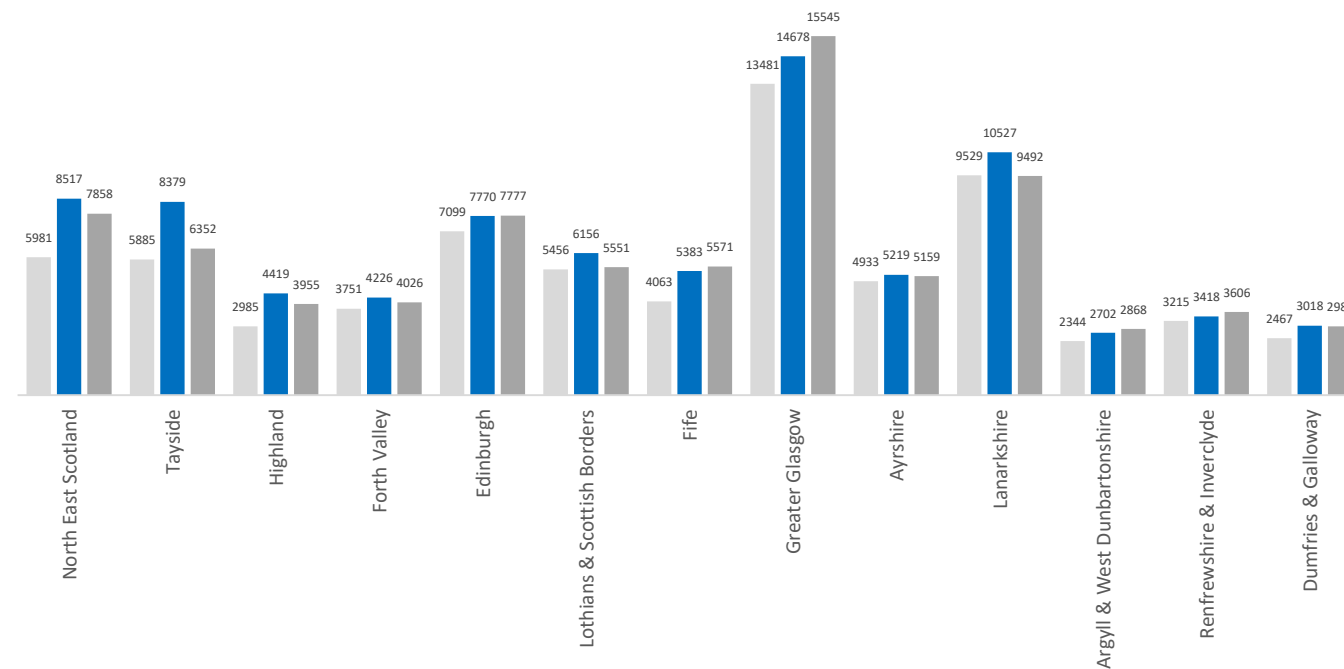

Cumulative Crime Demand (2nd March 2020 – 8th May 2022)

Total Crime by Group

2020/21 2021/22 2022/23

Total Crime by Division

2020/21 2021/22 2022/23

Crime Group	1	2	3	4	5	6	7	Total
2020/21	1326	1814	15105	6990	10729	19679	15546	71189
2021/22	1616	2598	15137	7677	12132	21358	23894	84412
2022/23	1700	2337	17749	7983	10428	22103	18441	80741

More information regarding Crime Groups can be found [via this link](#)

All crime groups (with the exception of 1,3,4 and 6) show a decrease in volume when compared to the same period last year. All Crime groups (with the exception of 5) show an increase in volume compared to 2020/21.

All divisions (with the exception of Edinburgh, Fife, Greater Glasgow, Argyll and West Dunbartonshire, & Renfrewshire and Inverclyde) have noted a cumulative decrease in crime volumes when compared to the same period last year. All divisions (with the exception of Lanarkshire) have seen a cumulative increase in volume when compared to the same period 2020/2021.