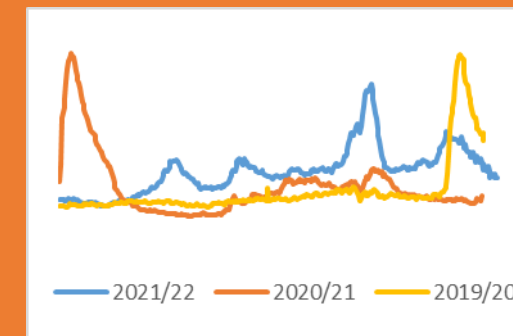

Crime

Crime Volume (11 March – Present compared to Previous Year)

Crime has continued to trend at levels higher than the seasonal average, and total crime volume this year is 4% lower when compared to last year.

84412
2021/
22

80741
2022/
23

Crime Group Breakdown Change from previous year				
Group 1	Group 2	Group 3	Group 4	Group 5
5%	-12%	18%	1%	-14%

Incident Demand

Incident volume is 4% lower than the previous week. When compared to the same time last year incident volume is around the same and is 1% lower than 2020.

Absence

Absence levels have reduced this week. Absence levels continue to trend above the same period in 2020/21 but below 2019/20.

Absences remain below the peak in April 2020.

Weekly Service Centre Demand (28th – 4th May 2022)