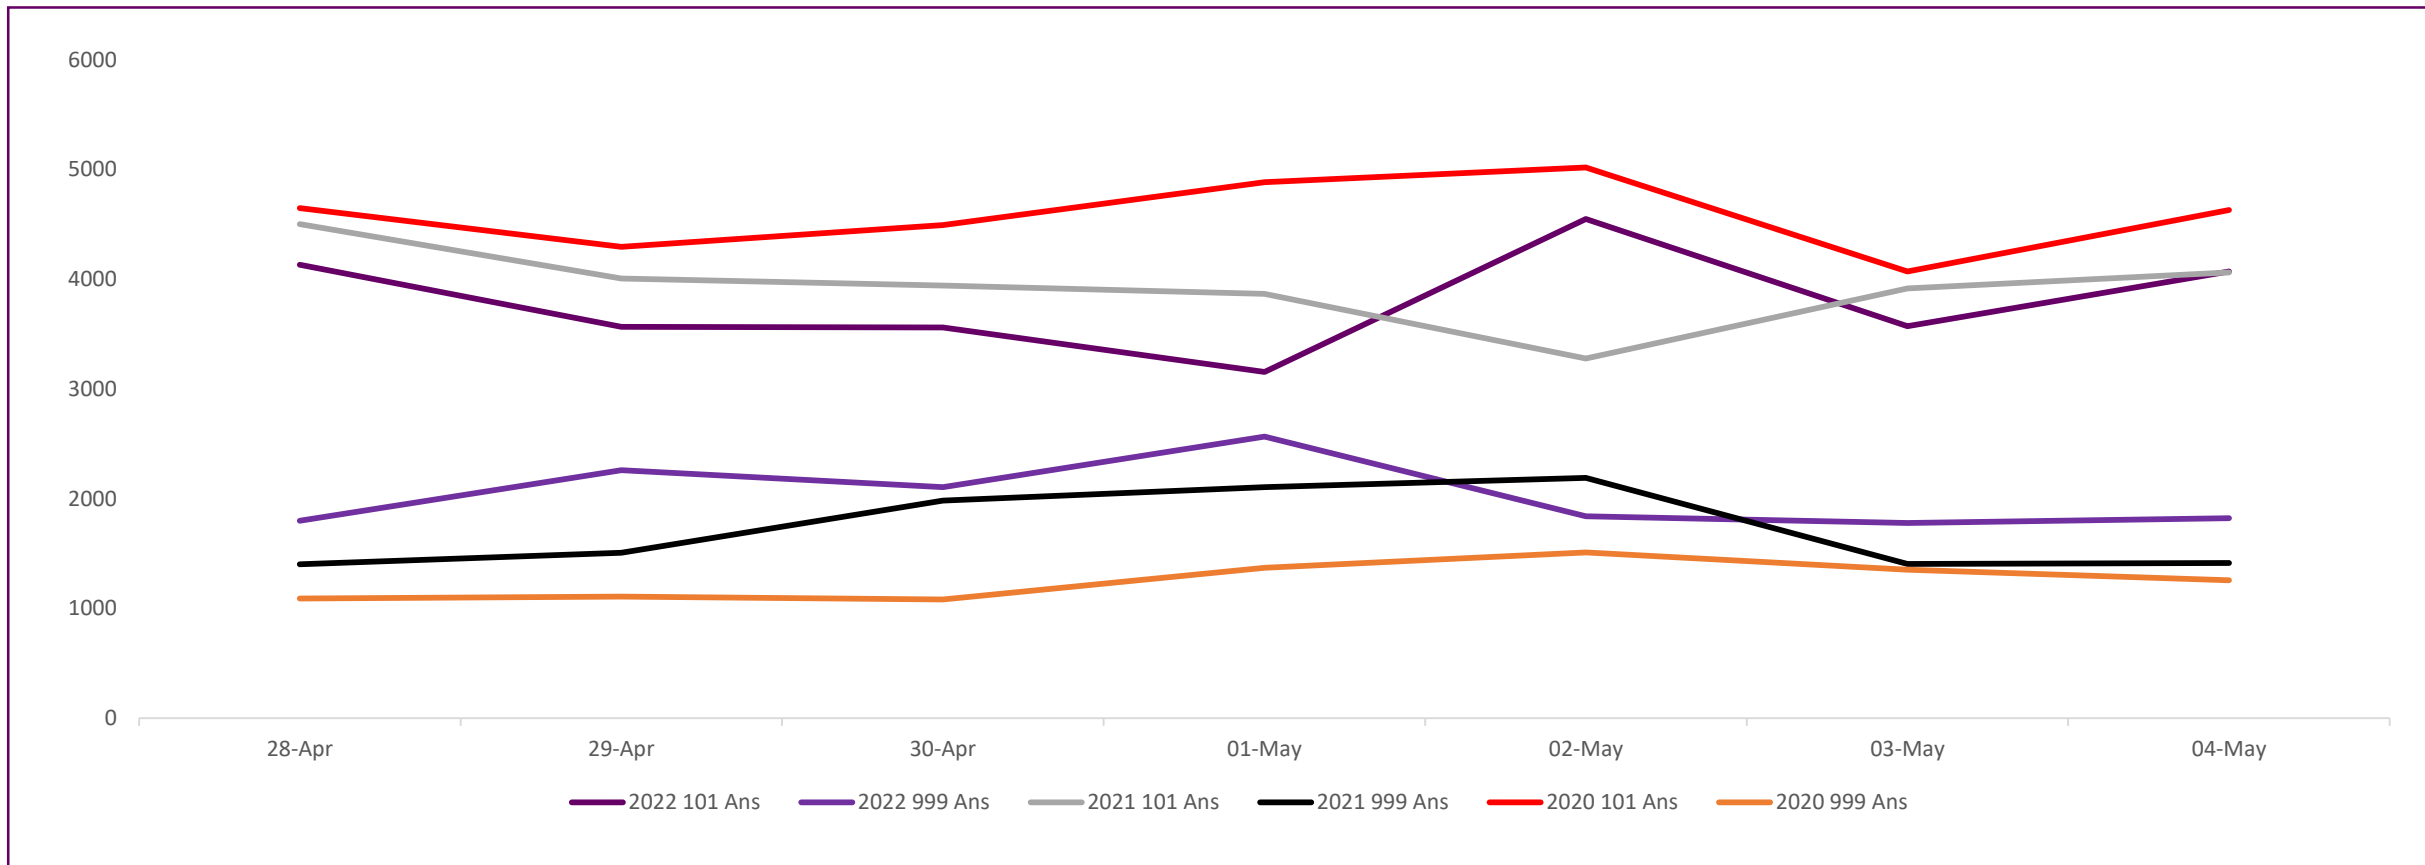

84412
2021/
22

80741
2022/
23

Crime Group Breakdown Change from previous year				
Group 1	Group 2	Group 3	Group 4	Group 5
5%	-12%	18%	1%	-14%

Incident Demand

Incident volume is 4% lower than the previous week. When compared to the same time last year incident volume is around the same and is 1% lower than 2020.

Absence

Absence levels have reduced this week. Absence levels continue to trend above the same period in 2020/21 but below 2019/20.

Absences remain below the peak in April 2020.

Weekly Service Centre Demand (28th – 4th May 2022)

	28-Apr	29-Apr	30-Apr	01-May	02-May	03-May	04-May	Total
2022 101 Ans	4133	3565	3561	3155	4548	3572	4070	26604
2022 999 Ans	1798	2258	2104	2566	1840	1777	1821	14164
2021 101 Ans	4503	4006	3943	3867	3278	3916	4063	27576
2021 999 Ans	1402	1507	1982	2104	2190	1406	1413	12004
2020 101 Ans	4647	4295	4494	4884	5017	4069	4630	32036
2020 999 Ans	1090	1106	1082	1369	1509	1353	1257	8766

No figures should be considered as Official Police Statistics. These may not yet have been verified or validated.

OFFICIAL

Weekly Incident Demand (28th – 4th May 2022)

	28-Apr	29-Apr	30-Apr	01-May	02-May	03-May	04-May	Total
2022	4056	4367	4123	4416	4217	3694	4025	28898
2021	4091	3898	4551	4789	4363	3677	3821	29190
2020	3937	3719	3738	4568	4932	4056	4042	28992