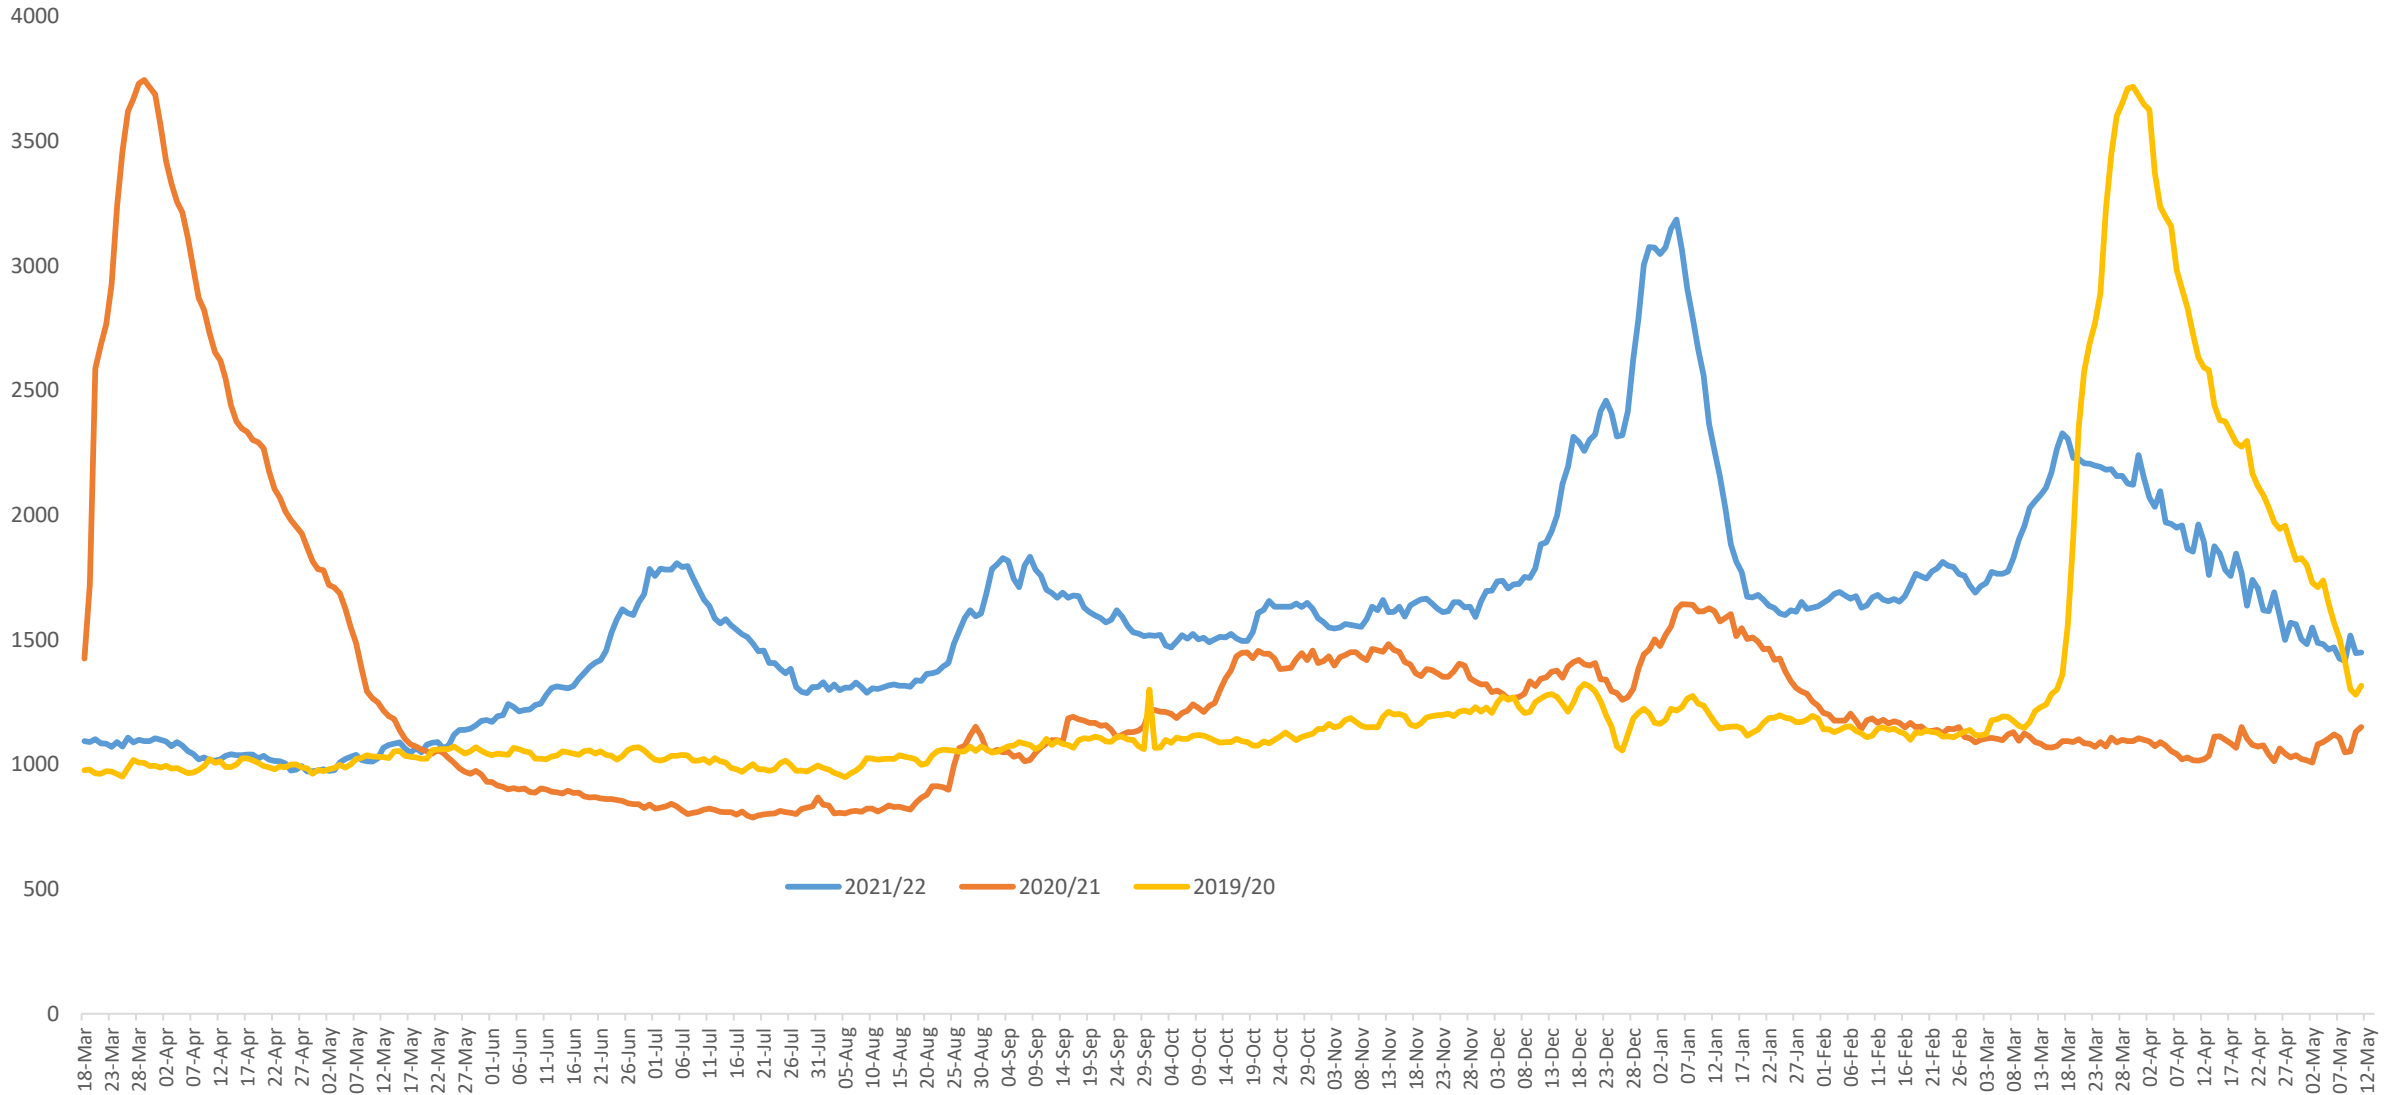

Total Absence (5th March 2020 – 11th May 2022)

Total Absence Levels Line Graph – Comparison of this year to previous two years.