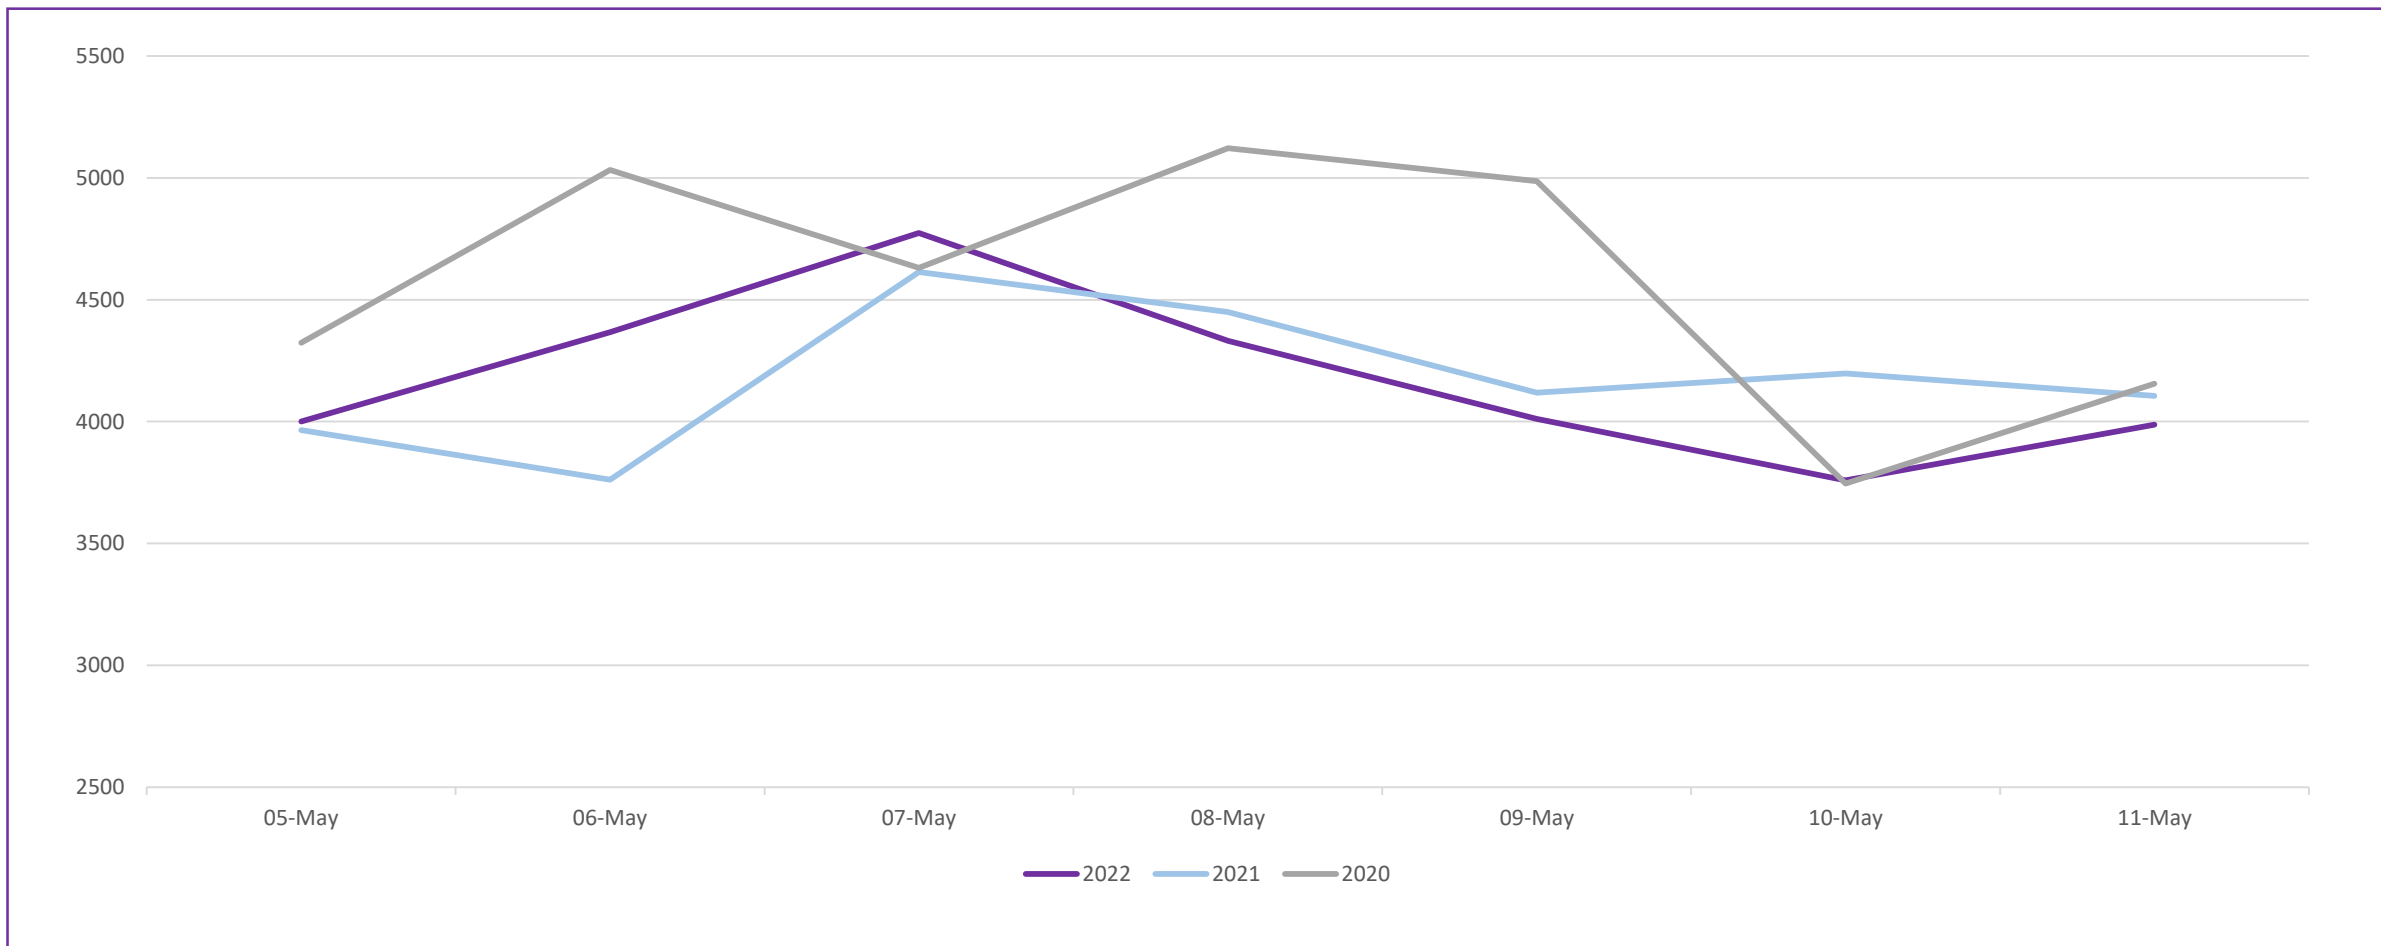

93745
2021/
22

90546
2022/
23

Crime Group Breakdown Change from previous year				
Group 1	Group 2	Group 3	Group 4	Group 5
8%	-12%	18%	4%	-13%

Incident Demand

Incident volume is 1% higher than the previous week. When compared to the same time last year incident volume is around the same and is 9% lower than 2020.

Absence

Absence levels have reduced this week. Absence levels continue to trend above the same period in 2020/21 but below 2019/20.

Absences remain below the peak in April 2020.

Weekly Service Centre Demand (5th – 11th May 2022)

	05-Apr	06-Apr	07-Apr	08-Apr	09-Apr	10-Apr	11-Apr	Total
2022 101 Ans	3666	3649	4362	3701	4232	3872	4212	27694
2022 999 Ans	1906	2253	2232	2232	1750	1745	1756	13874
2021 101 Ans	3975	3464	4052	3843	3865	4238	4034	27471
2021 999 Ans	1566	1562	1920	1859	1696	1636	1612	11851
2020 101 Ans	4340	4751	4665	5008	4865	3974	4764	32367
2020 999 Ans	1461	1761	1644	1670	1666	1240	1257	10699

No figures should be considered as Official Police Statistics. These may not yet have been verified or validated.

OFFICIAL

Weekly Incident Demand (5th – 11th May 2022)

	05-May	06-May	07-May	08-May	09-May	10-May	11-May	Total
2022	4001	4367	4774	4332	4011	3759	3988	29232
2021	3965	3761	4613	4449	4119	4198	4106	29211
2020	4324	5033	4631	5122	4986	3746	4155	31997