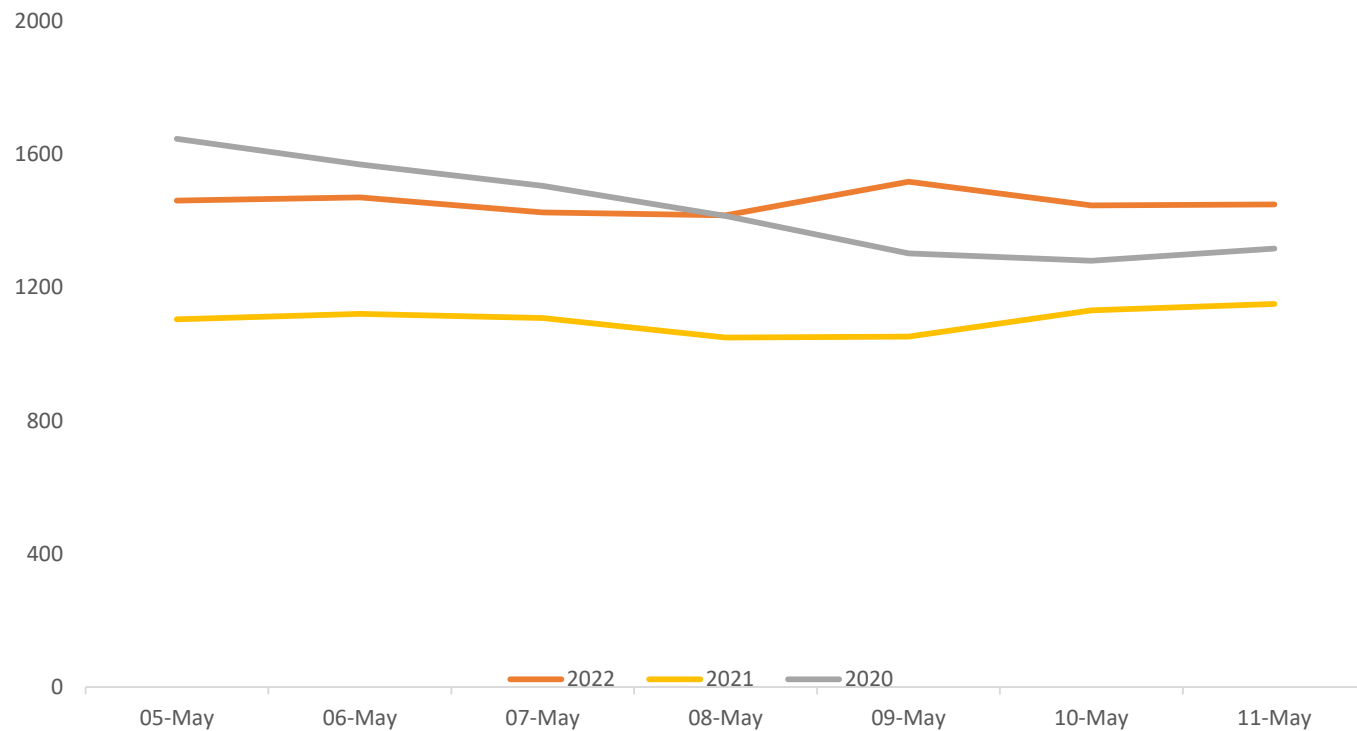

ABSENCE

Police Scotland Absences (5th – 11th May 2022)

11th May 2022	No.	Same day previous week	Change from same day previous week (%)
COVID-19	230	257(-27)	-10.51%
Total Absences	1344	1199 (+145)	+12.09%

Active Covid-19 Absence Reason

Precautionary Isolation	0
Symptoms	137
Tracing	0
Tracing – NHS Protect App	0
Acute COVID	33
Post COVID Syndrome	37
Ongoing Symptomatic	23

Weekly Absence Levels Line Graph – Comparison of this year to previous two years.

Absence levels have reduced this week. Absence levels continue to trend above the previous year but below 2020 levels.

Date	05-May	06-May	07-May	08-May	09-May	10-May	11-May
2022	1461	1470	1425	1416	1517	1446	1449
2021	1104	1120	1108	1049	1052	1131	1150
2020	1646	1569	1505	1414	1302	1280	1316