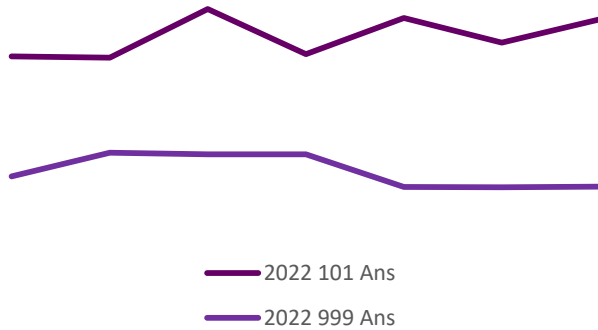

COVID-19 WEEKLY BULLETIN

5th – 11th May 2022

SERVING A
CHANGING SCOTLAND

SCOTTISH POLICE
AUTHORITY

No figures should be considered as Official Police Statistics. These may not yet have been verified or validated.

OFFICIAL

Service Centre Demand

The volume of 101 calls answered is 4% higher this week when compared to the previous week. The volume of 999 calls answered is 2% lower this week when compared to last week.

Crime

Crime Volume (11 March – Present compared to Previous Year)

Crime has continued to trend at levels higher than the seasonal average, and total crime volume this year is 3.5% lower when compared to last year.

93745
2021/
22

90546
2022/
23

Crime Group Breakdown Change from previous year				
Group 1	Group 2	Group 3	Group 4	Group 5
8%	-12%	18%	4%	-13%

Incident Demand

Incident volume is 1% higher than the previous week. When compared to the same time last year incident volume is around the same and is 9% lower than 2020.