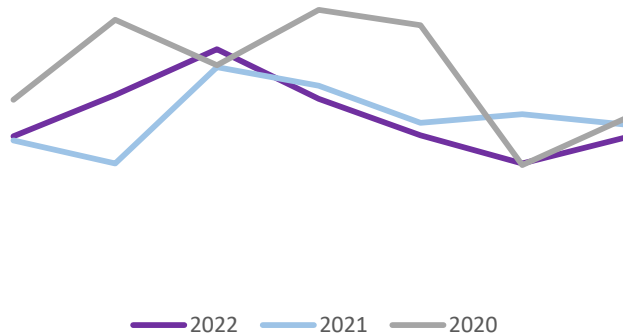

OFFICIAL

Service Centre Demand

The volume of 101 calls answered is 4% higher this week when compared to the previous week. The volume of 999 calls answered is 2% lower this week when compared to last week.

Crime

Crime Volume (11 March – Present compared to Previous Year)

Crime has continued to trend at levels higher than the seasonal average, and total crime volume this year is 3.5% lower when compared to last year.

93745
2021/
22

90546
2022/
23

Crime Group Breakdown Change from previous year				
Group 1	Group 2	Group 3	Group 4	Group 5
8%	-12%	18%	4%	-13%

Incident Demand

Incident volume is 1% higher than the previous week. When compared to the same time last year incident volume is around the same and is 9% lower than 2020.

Absence

Absence levels have reduced this week. Absence levels continue to trend above the same period in 2020/21 but below 2019/20.

Absences remain below the peak in April 2020.

Weekly Service Centre Demand (5th – 11th May 2022)