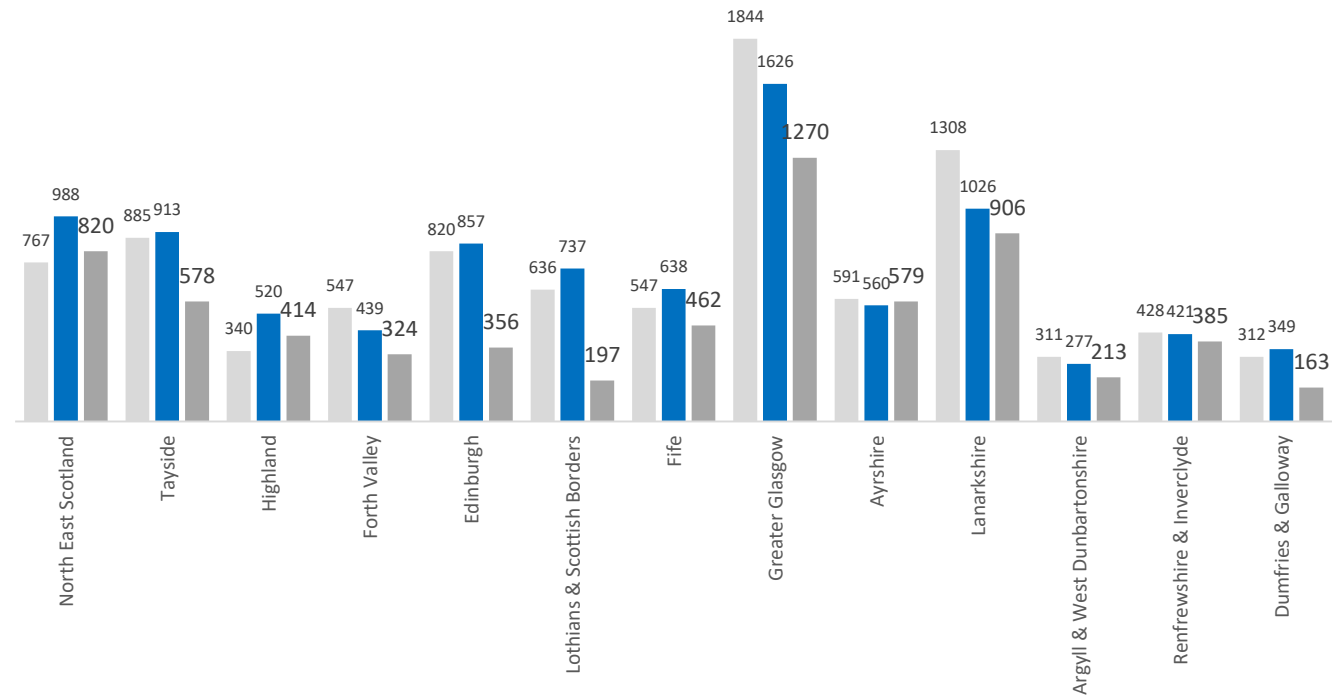

No figures should be considered as Official Police Statistics. These may not yet have been verified or validated.

OFFICIAL

Weekly Incident Demand (5th – 11th May 2022)

	05-May	06-May	07-May	08-May	09-May	10-May	11-May	Total
2022	4001	4367	4774	4332	4011	3759	3988	29232
2021	3965	3761	4613	4449	4119	4198	4106	29211
2020	4324	5033	4631	5122	4986	3746	4155	31997

No figures should be considered as Official Police Statistics. These may not yet have been verified or validated.

Weekly Crime Demand (9th May – 15th May 2022)

Weekly Crime by Group

■ 2020/21 ■ 2021/22 ■ 2022/23

Weekly Crime by Division

■ 2020/21 ■ 2021/22 ■ 2022/23

Crime Group	1	2	3	4	5	6	7	Total
2020/21	158	228	1824	749	1607	2425	2345	9336
2021/22	170	345	1613	886	1313	2593	2431	9351
2022/23	154	187	1543	683	813	1838	1449	6667

More information regarding Crime Groups can be found [via this link](#)

All Crime Groups show a decrease in volume when compared against the same period last year. All crime groups show a decrease in volume when compared to the same period 2020/21.