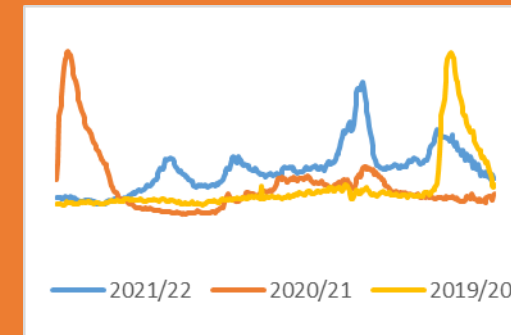

Crime

Crime Volume (11 March – Present compared to Previous Year)

Crime has continued to trend at levels higher than the seasonal average, and total crime volume this year is 3.5% lower when compared to last year.

93745
2021/
22

90546
2022/
23

Crime Group Breakdown Change from previous year				
Group 1	Group 2	Group 3	Group 4	Group 5
8%	-12%	18%	4%	-13%

Incident Demand

Incident volume is 1% higher than the previous week. When compared to the same time last year incident volume is around the same and is 9% lower than 2020.

Absence

Absence levels have reduced this week. Absence levels continue to trend above the same period in 2020/21 but below 2019/20.

Absences remain below the peak in April 2020.

Weekly Service Centre Demand (5th – 11th May 2022)