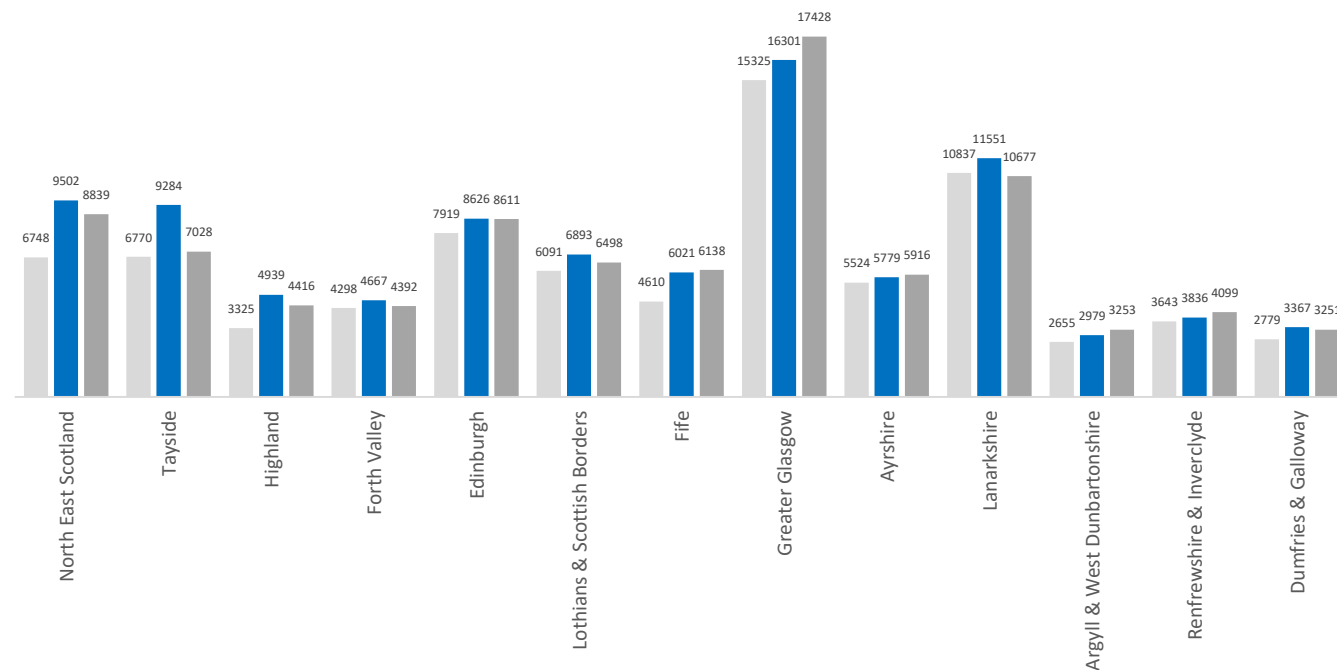

All crime groups (with the exception of Ayrshire) have noted a decrease in crime volumes this week when compared to the same period last year. All crime groups (with the exception of North East and the Highlands) have noted a decrease in crime volume when compared to the same period in 2020/21.

Cumulative Crime Demand (9th March 2020 – 15th May 2022)

Total Crime by Group

2020/21 2021/22 2022/23

Total Crime by Division

2020/21 2021/22 2022/23

Crime Group	1	2	3	4	5	6	7	Total
2020/21	1484	2042	16928	7739	12336	22104	17891	80524
2021/22	1785	2943	16744	8563	13433	23953	26324	93745
2022/23	1925	2597	19755	8911	11713	24881	20764	90546

More information regarding Crime Groups can be found [via this link](#)

All crime groups (with the exception of 2,5 and 7) show an increase in volume when compared to the same period last year. All Crime groups (with the exception of 5) show an increase in volume compared to 2020/21.

All divisions (with the exception of Fife, Greater Glasgow, Ayrshire, Argyll and West Dumbartonshire & Renfrewshire and Inverclyde) have noted a cumulative decrease in crime volumes when compared to the same period last year. All divisions (with the exception of Lanarkshire) have seen a cumulative increase in volume when compared to the same period 2020/2021.