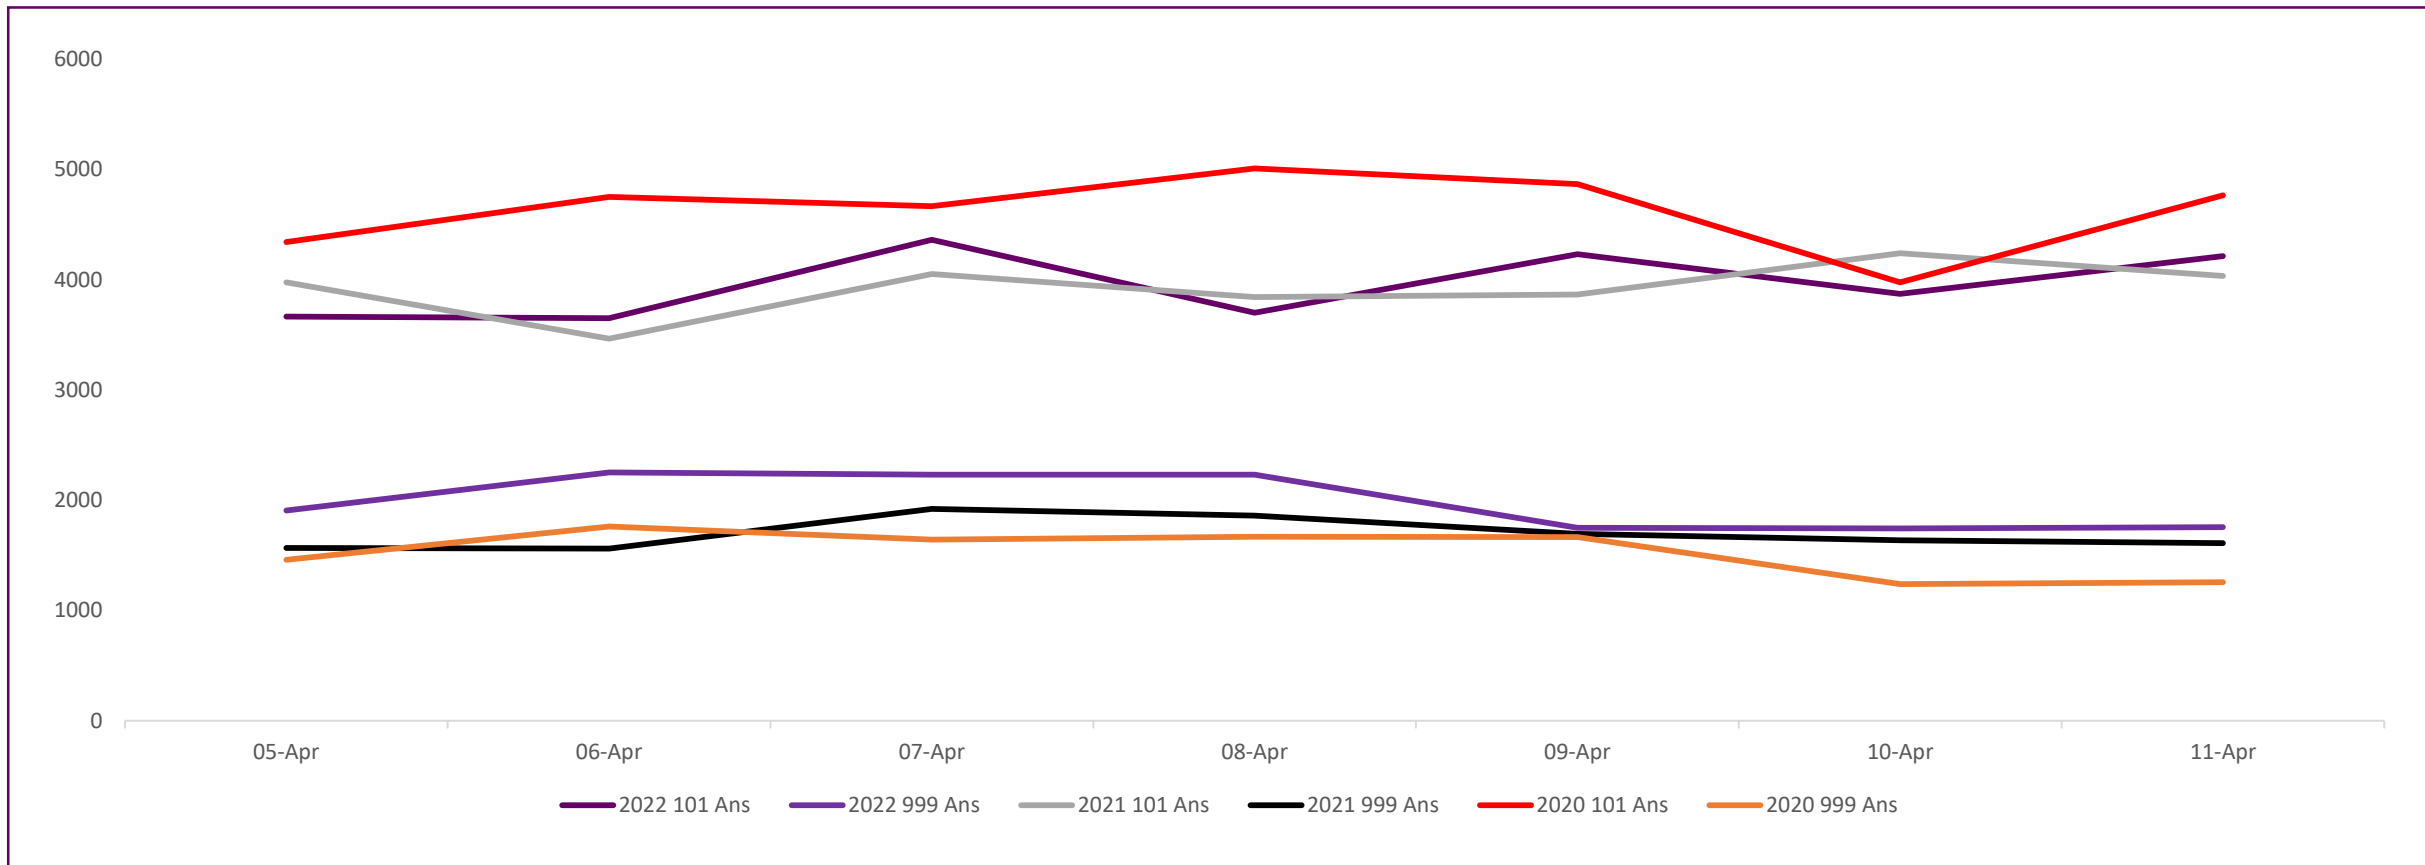

93745
2021/
22

90546
2022/
23

Crime Group Breakdown Change from previous year				
Group 1	Group 2	Group 3	Group 4	Group 5
8%	-12%	18%	4%	-13%

Incident Demand

Incident volume is 1% higher than the previous week. When compared to the same time last year incident volume is around the same and is 9% lower than 2020.

Absence

Absence levels have reduced this week. Absence levels continue to trend above the same period in 2020/21 but below 2019/20.

Absences remain below the peak in April 2020.

Weekly Service Centre Demand (5th – 11th May 2022)

	05-Apr	06-Apr	07-Apr	08-Apr	09-Apr	10-Apr	11-Apr	Total
2022 101 Ans	3666	3649	4362	3701	4232	3872	4212	27694
2022 999 Ans	1906	2253	2232	2232	1750	1745	1756	13874
2021 101 Ans	3975	3464	4052	3843	3865	4238	4034	27471
2021 999 Ans	1566	1562	1920	1859	1696	1636	1612	11851
2020 101 Ans	4340	4751	4665	5008	4865	3974	4764	32367
2020 999 Ans	1461	1761	1644	1670	1666	1240	1257	10699

No figures should be considered as Official Police Statistics. These may not yet have been verified or validated.

OFFICIAL

Weekly Incident Demand (5th – 11th May 2022)

	05-May	06-May	07-May	08-May	09-May	10-May	11-May	Total
2022	4001	4367	4774	4332	4011	3759	3988	29232
2021	3965	3761	4613	4449	4119	4198	4106	29211
2020	4324	5033	4631	5122	4986	3746	4155	31997