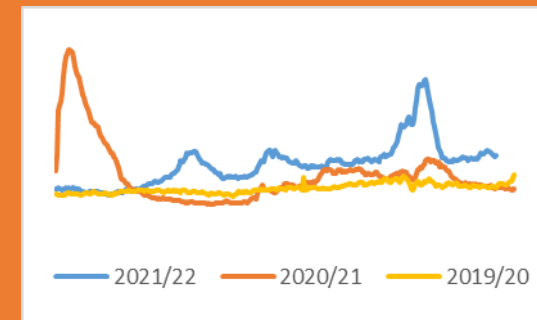

Crime

Crime Volume (11 March – Present compared to Previous Year)

Crime has continued to trend at levels higher than the seasonal average, and total crime volume this year is 1% higher when compared to last year.

Crime Group Breakdown Change from previous year				
Group 1	Group 2	Group 3	Group 4	Group 5
13%	17%	4%	3%	-10%

Incident Demand

Incident volume throughout the last week is 5% lower when compared to the same time last year and 8% lower when compared to the same period in 2020.

Absence

Absence levels have decreased this week. Absence levels continue to trend above the same periods in 2020/21 & 2019/20.

Absences remain below the peak in April 2020.

Weekly Service Centre Demand (24th February – 2nd March 2022)