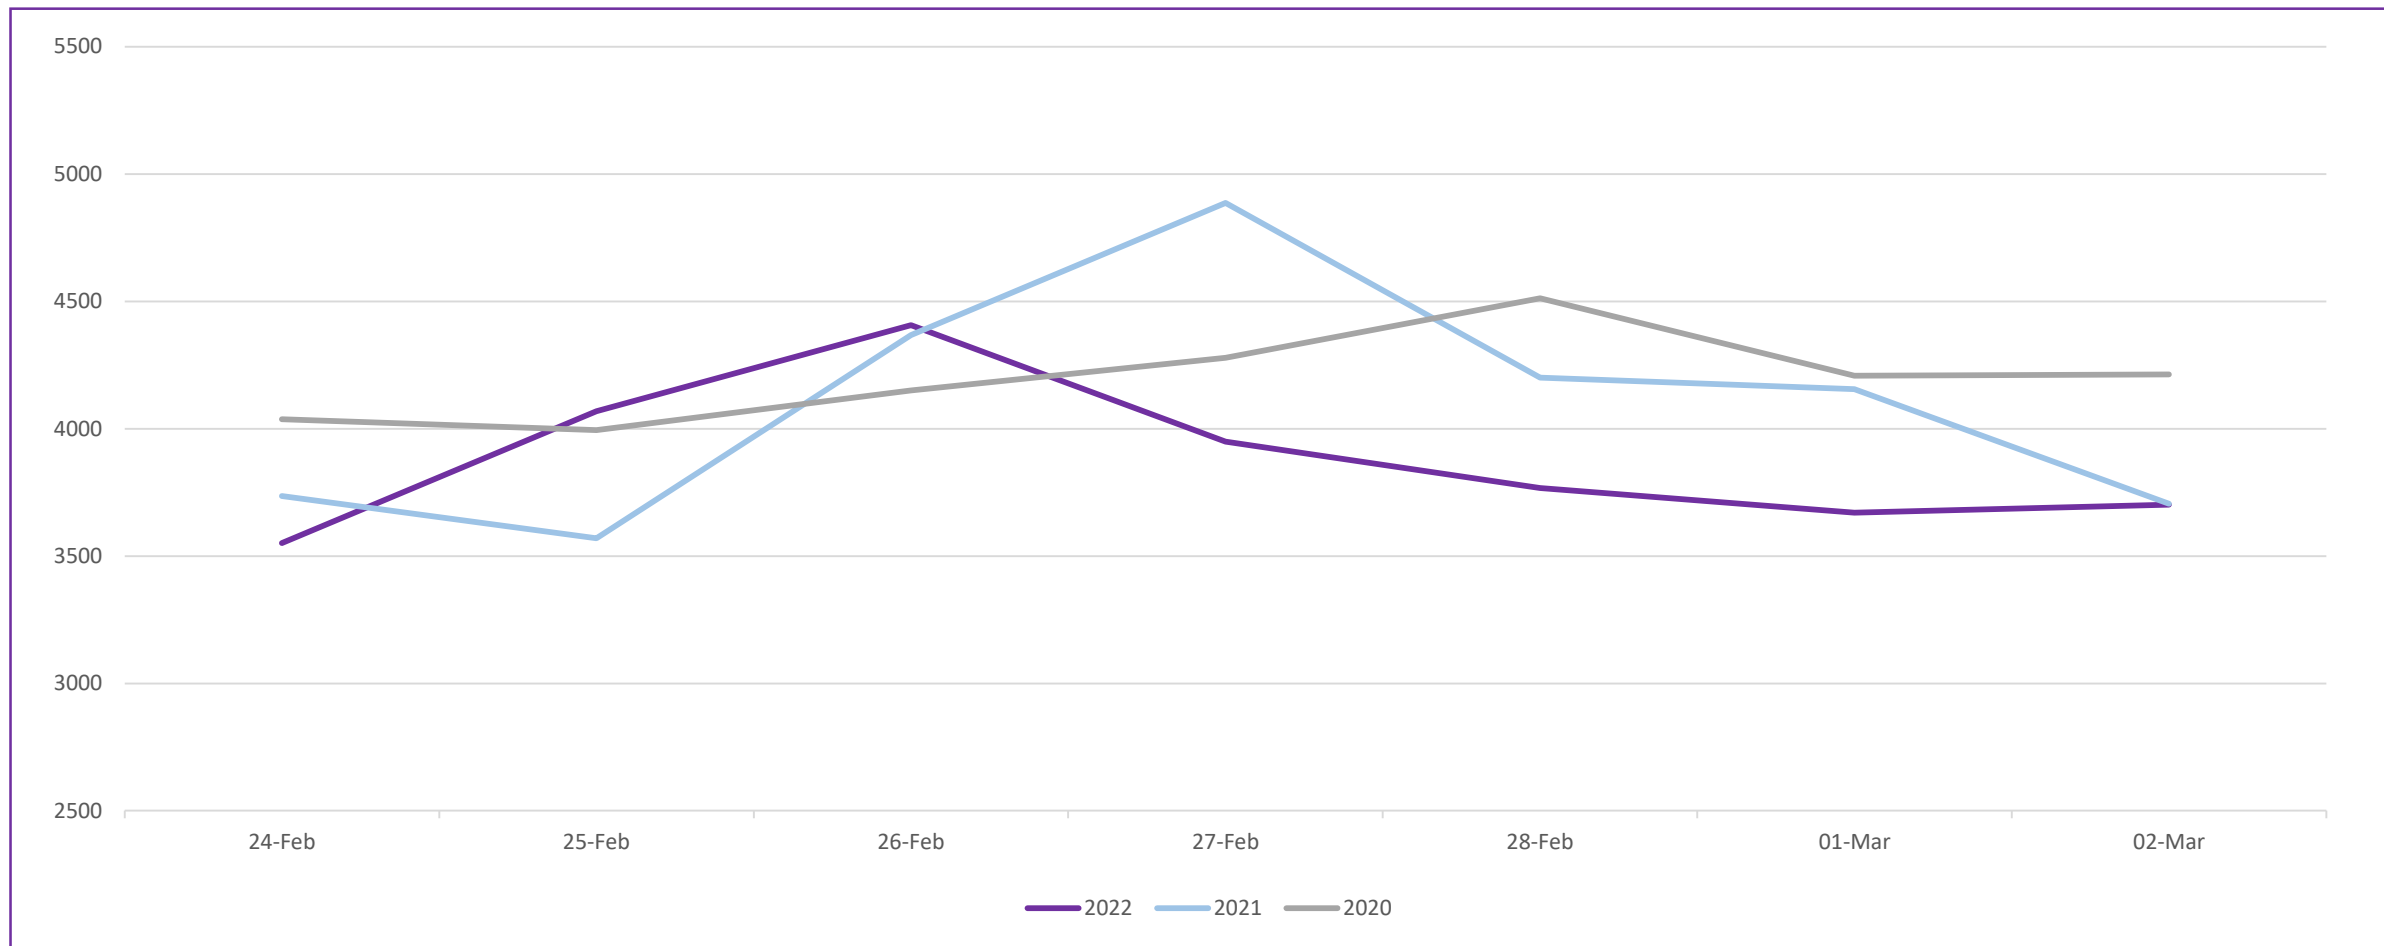

Crime Group Breakdown Change from previous year				
Group 1	Group 2	Group 3	Group 4	Group 5
13%	17%	4%	3%	-10%

Incident Demand

Incident volume throughout the last week is 5% lower when compared to the same time last year and 8% lower when compared to the same period in 2020.

Absence

Absence levels have decreased this week. Absence levels continue to trend above the same periods in 2020/21 & 2019/20.

Absences remain below the peak in April 2020.

Weekly Service Centre Demand (24th February – 2nd March 2022)

	24-Feb	25-Feb	26-Feb	27-Feb	28-Feb	1-Mar	2-Mar	Total
2022 101 Ans	2671	3114	3058	2748	3455	2761	3032	20839
2022 999 Ans	1761	1940	2310	2064	1650	1853	1739	13317
2021 101 Ans	4045	3341	3604	3605	3335	3795	3993	25718
2021 999 Ans	1255	1479	1771	2045	1663	1667	1292	11172
2020 101 Ans	4274	4021	4271	4296	4367	3504	4441	29174
2020 999 Ans	1514	1612	1537	1619	1760	2024	1624	11690

No figures should be considered as Official Police Statistics. These may not yet have been verified or validated.

OFFICIAL

Weekly Incident Demand (24th February – 2nd March 2022)

	24-Feb	25-Feb	26-Feb	27-Feb	28-Feb	1-Mar	2-Mar	Total
2022	3551	4069	4406	3949	3767	3670	3702	27114
2021	3736	3570	4367	4886	4201	4155	3706	28621
2020	4037	3994	4150	4278	4512	4208	4213	29392