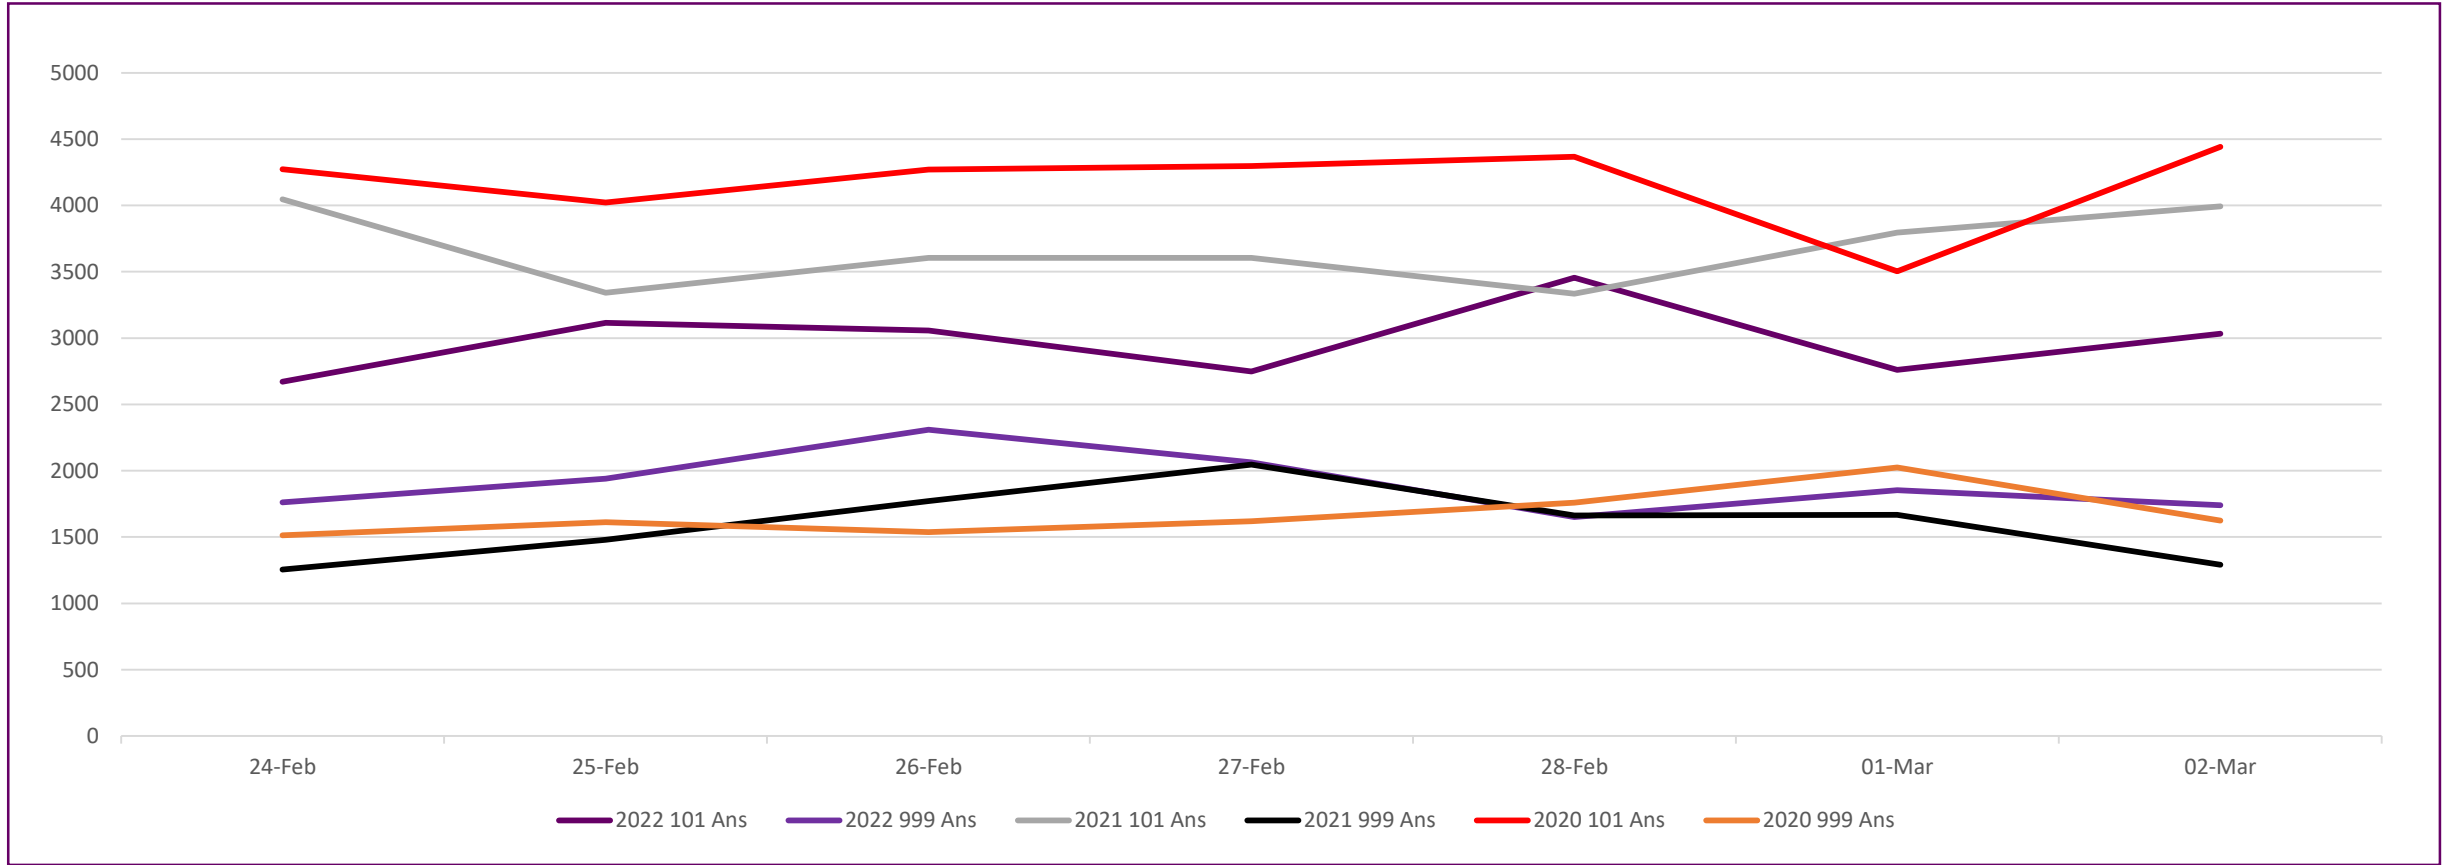

Crime Group Breakdown Change from previous year				
Group 1	Group 2	Group 3	Group 4	Group 5
13%	17%	4%	3%	-10%

Incident Demand

Incident volume throughout the last week is 5% lower when compared to the same time last year and 8% lower when compared to the same period in 2020.

Absence

Absence levels have decreased this week. Absence levels continue to trend above the same periods in 2020/21 & 2019/20.

Absences remain below the peak in April 2020.

Weekly Service Centre Demand (24th February – 2nd March 2022)

	24-Feb	25-Feb	26-Feb	27-Feb	28-Feb	1-Mar	2-Mar	Total
2022 101 Ans	2671	3114	3058	2748	3455	2761	3032	20839
2022 999 Ans	1761	1940	2310	2064	1650	1853	1739	13317
2021 101 Ans	4045	3341	3604	3605	3335	3795	3993	25718
2021 999 Ans	1255	1479	1771	2045	1663	1667	1292	11172
2020 101 Ans	4274	4021	4271	4296	4367	3504	4441	29174
2020 999 Ans	1514	1612	1537	1619	1760	2024	1624	11690

No figures should be considered as Official Police Statistics. These may not yet have been verified or validated.

OFFICIAL

Weekly Incident Demand (24th February – 2nd March 2022)

	24-Feb	25-Feb	26-Feb	27-Feb	28-Feb	1-Mar	2-Mar	Total
2022	3551	4069	4406	3949	3767	3670	3702	27114
2021	3736	3570	4367	4886	4201	4155	3706	28621
2020	4037	3994	4150	4278	4512	4208	4213	29392