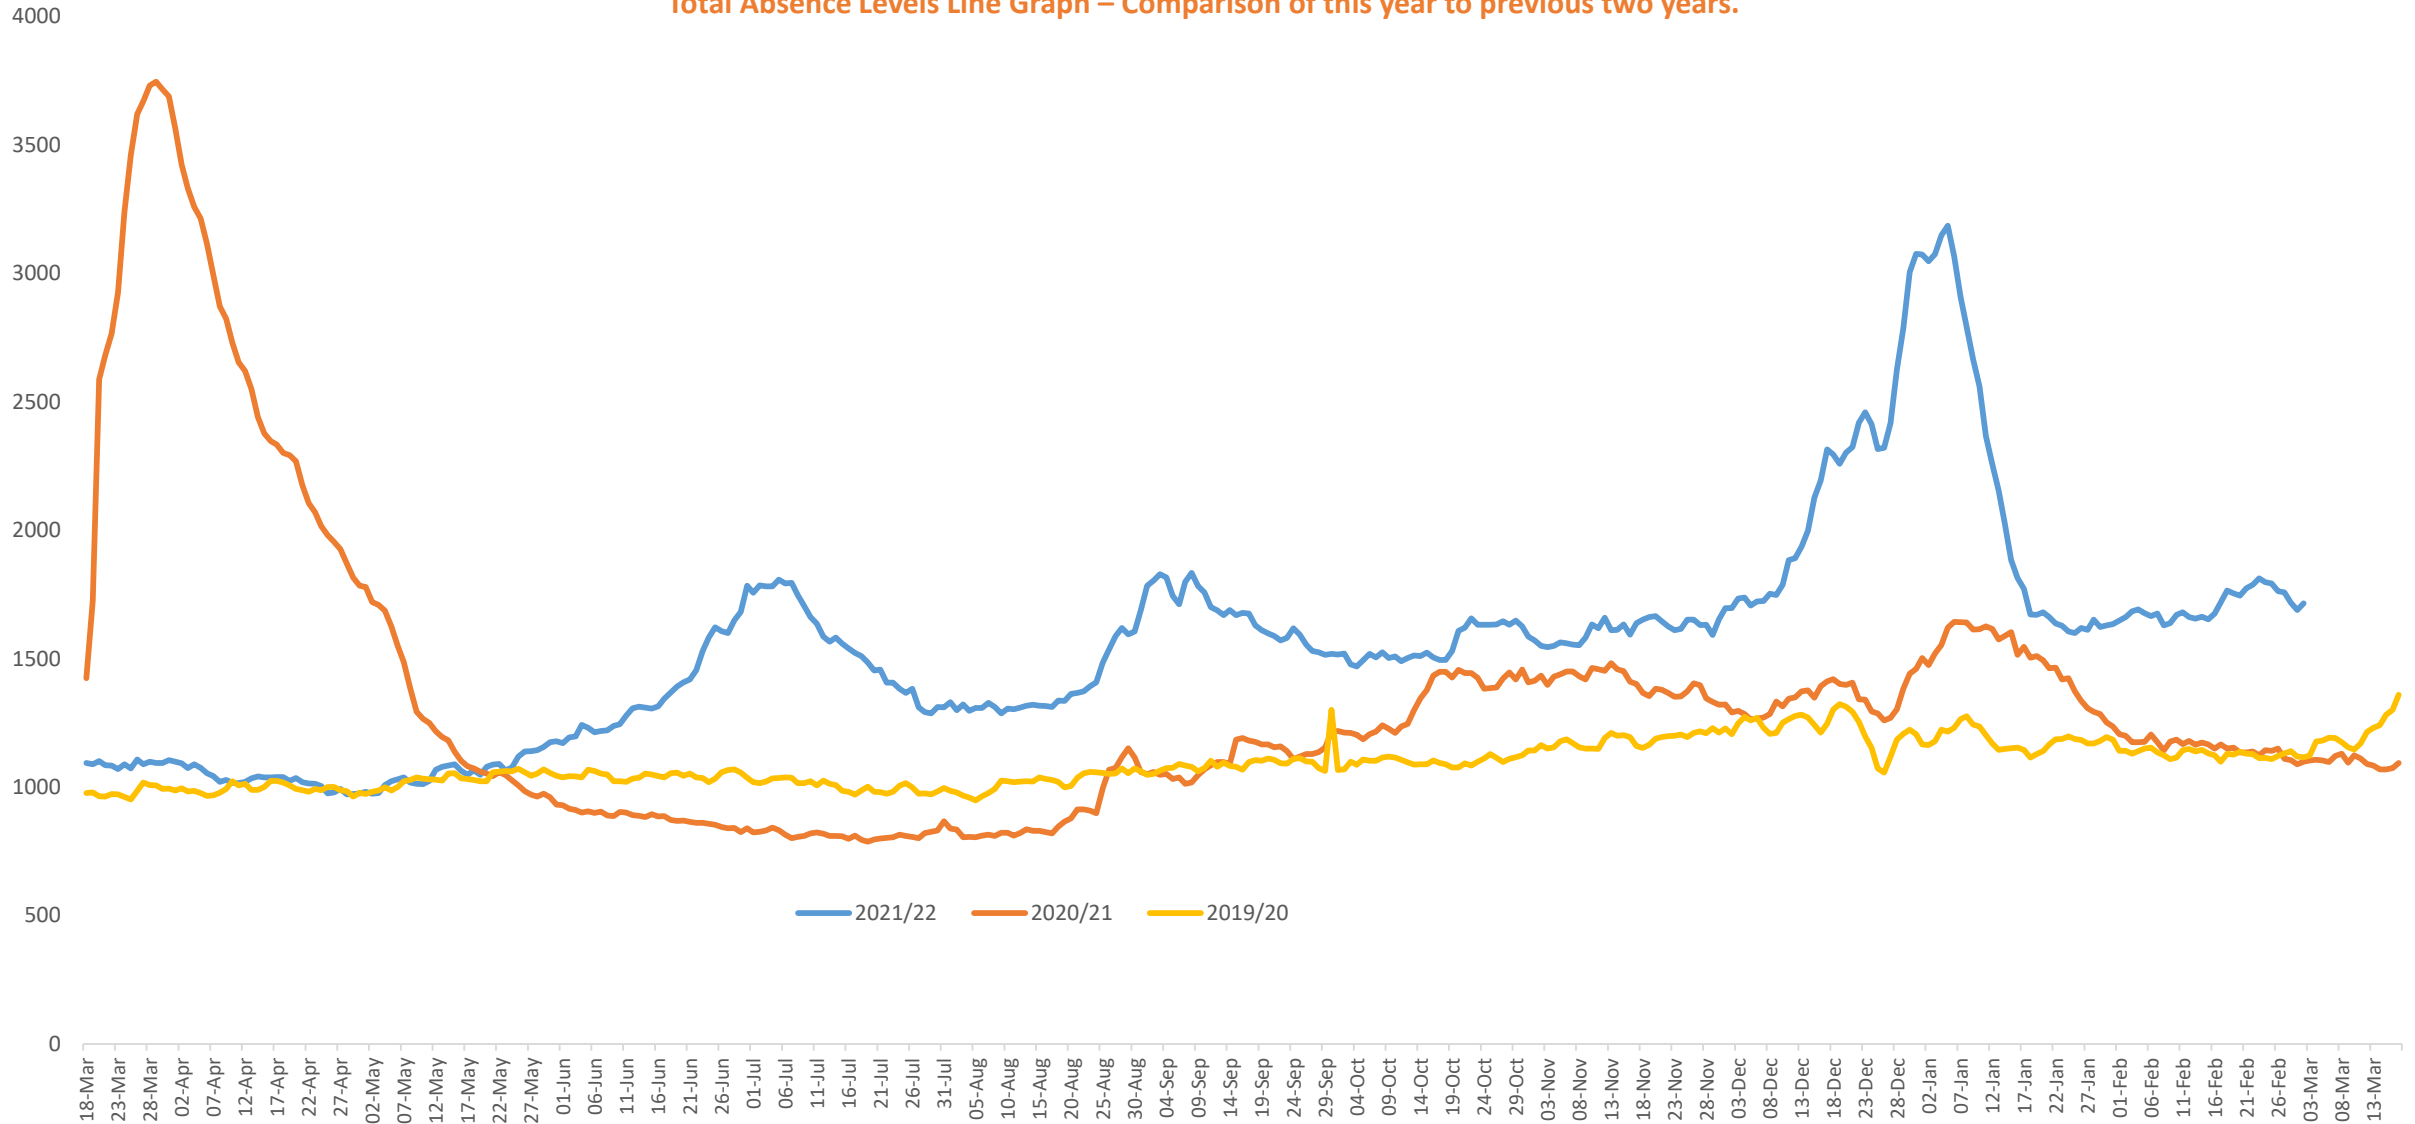

Total Absence (18th March 2020 – 2nd March 2022)

Total Absence Levels Line Graph – Comparison of this year to previous two years.