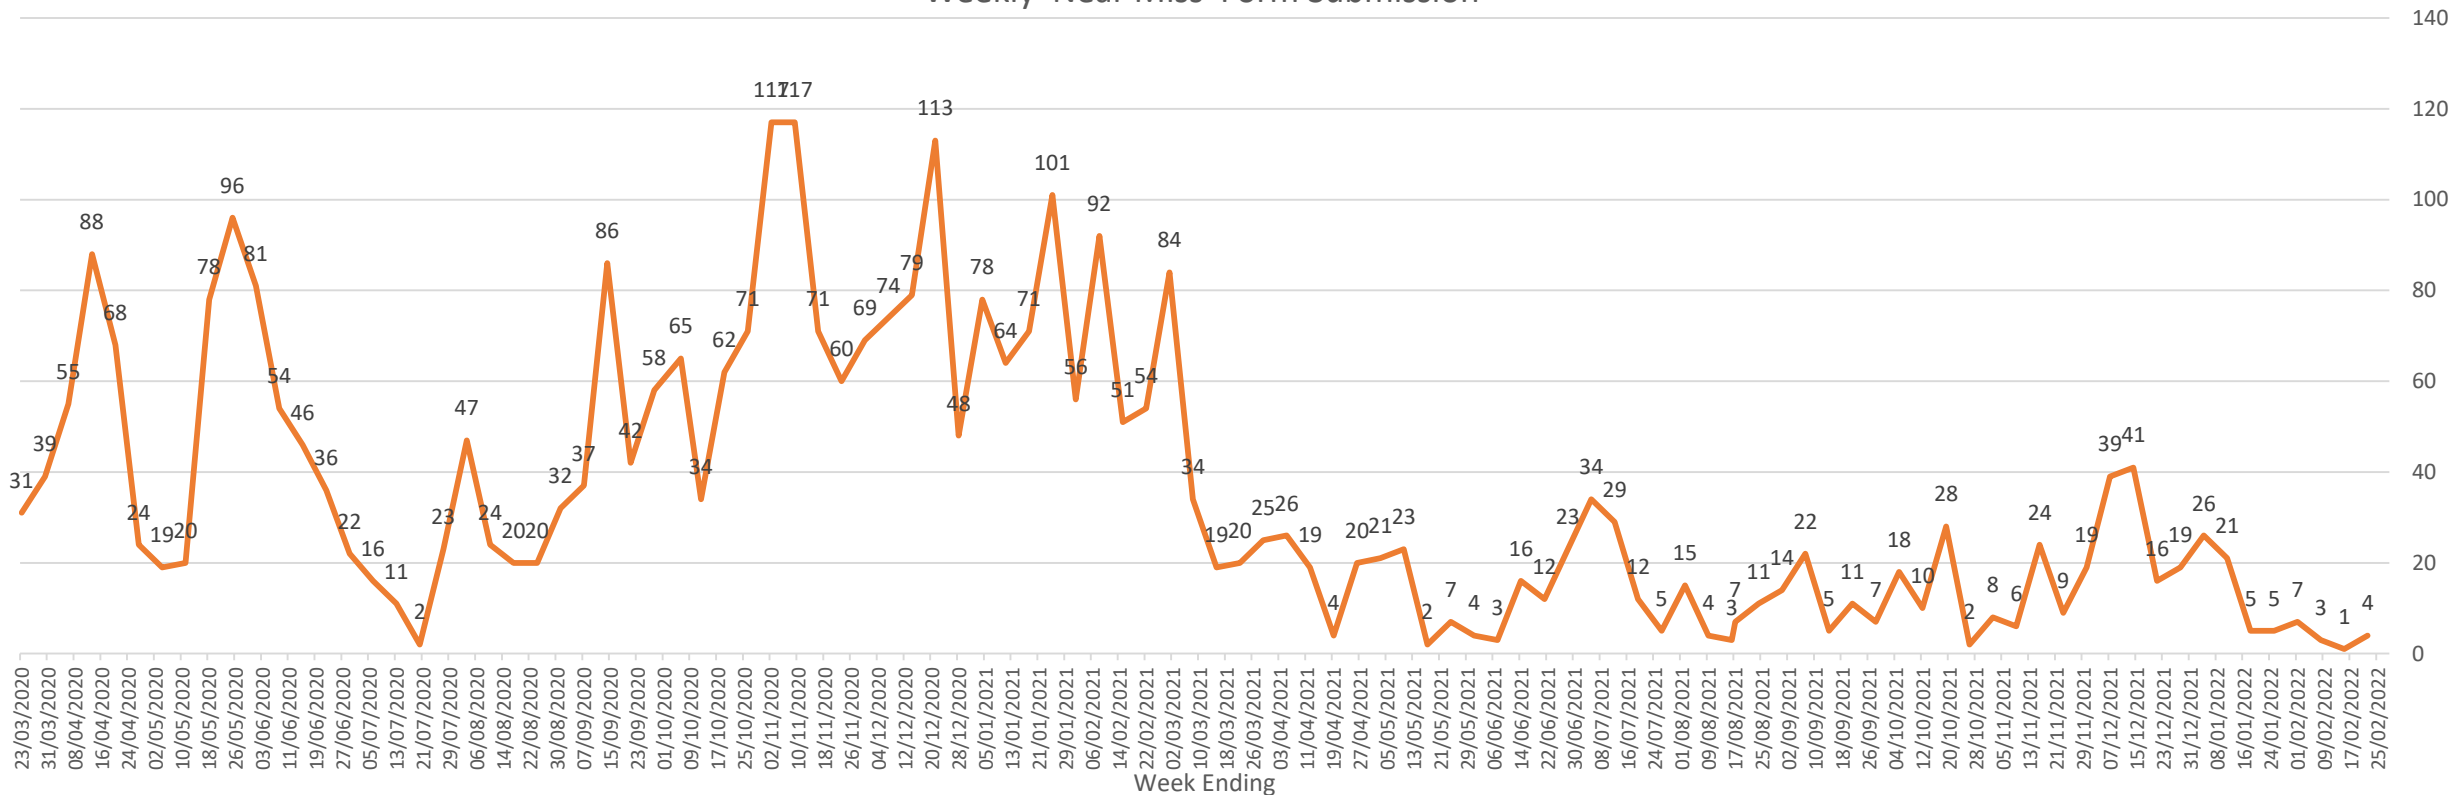

Absence levels have decreased this week. Absence levels continue to trend above the previous two years.

Date	24-Feb	25-Feb	26-Feb	27-Feb	28-Feb	1-Mar	2-Mar
2022	1797	1792	1763	1757	1717	1689	1715
2021	1143	1141	1150	1110	1105	1088	1098
2020	1113	1109	1121	1131	1139	1118	1116

Total Absence (18th March 2020 – 2nd March 2022)

Total Absence Levels Line Graph – Comparison of this year to previous two years.

Near Miss and Testing Data (w/e 23rd March 2020 – 28th February 2022)

Weekly 'Near Miss' Form Submission