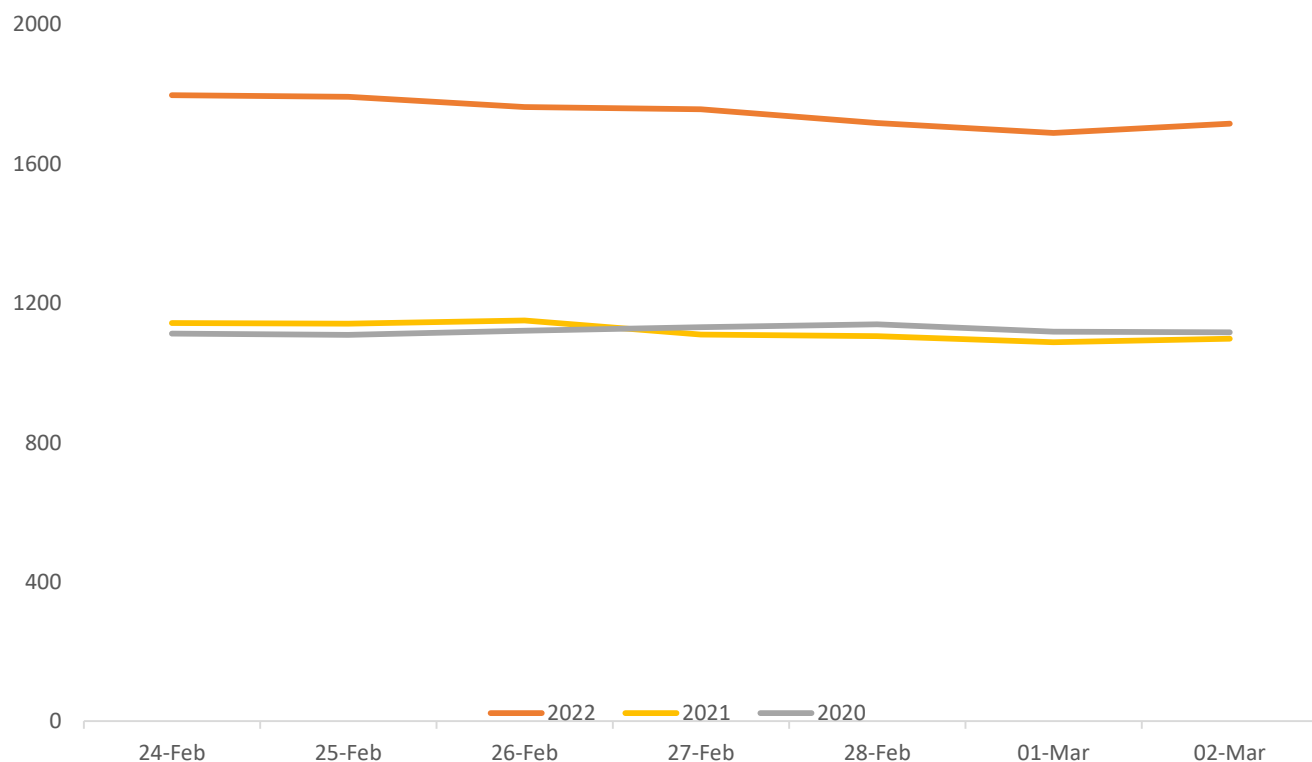

ABSENCE

Police Scotland Absences (24th February – 2nd March 2022)

2 March 2022	No.	Same day previous week	Change from same day previous week (%)
COVID-19	669	710 (-41)	-6%
Total Absences	1715	1812 (-97)	-5%

Active Covid-19 Absence Reason

Precautionary Isolation	19
Symptoms	20
Tracing	28
Tracing – NHS Protect App	2
Acute COVID	524
Post COVID Syndrome	42
Ongoing Symptomatic	34

Weekly Absence Levels Line Graph – Comparison of this year to previous two years.

Absence levels have decreased this week. Absence levels continue to trend above the previous two years.

Date	24-Feb	25-Feb	26-Feb	27-Feb	28-Feb	1-Mar	2-Mar
2022	1797	1792	1763	1757	1717	1689	1715
2021	1143	1141	1150	1110	1105	1088	1098
2020	1113	1109	1121	1131	1139	1118	1116