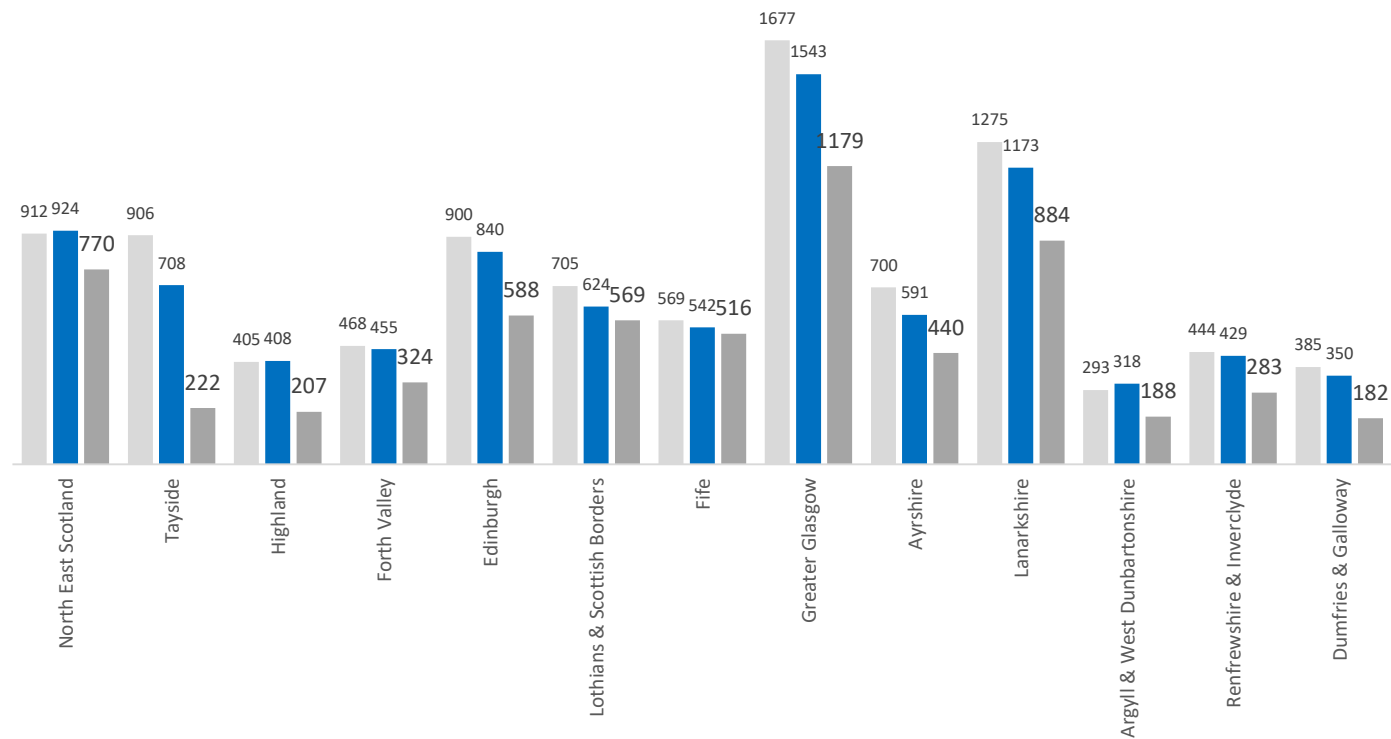

No figures should be considered as Official Police Statistics. These may not yet have been verified or validated.

OFFICIAL

Weekly Incident Demand (24th February – 2nd March 2022)

	24-Feb	25-Feb	26-Feb	27-Feb	28-Feb	1-Mar	2-Mar	Total
2022	3551	4069	4406	3949	3767	3670	3702	27114
2021	3736	3570	4367	4886	4201	4155	3706	28621
2020	4037	3994	4150	4278	4512	4208	4213	29392

Weekly Crime Demand (21st – 27th February 2022)

Weekly Crime by Group

■ 2019/20 ■ 2020/21 ■ 2021/22

Crime Group	1	2	3	4	5	6	7	Total
2019/20	186	262	2194	931	1152	2403	2511	9639
2020/21	169	266	1608	907	1351	2183	2421	8905
2021/22	147	240	1432	673	755	1836	1269	6352

More information regarding Crime Groups can be found [via this link](#)

Weekly Crime by Division

■ 2019/20 ■ 2020/21 ■ 2021/22

All Crime Groups show a decrease in volume when compared against the same period last year. All Crime Groups show a decrease in volume when compared to the same period 2019/20.