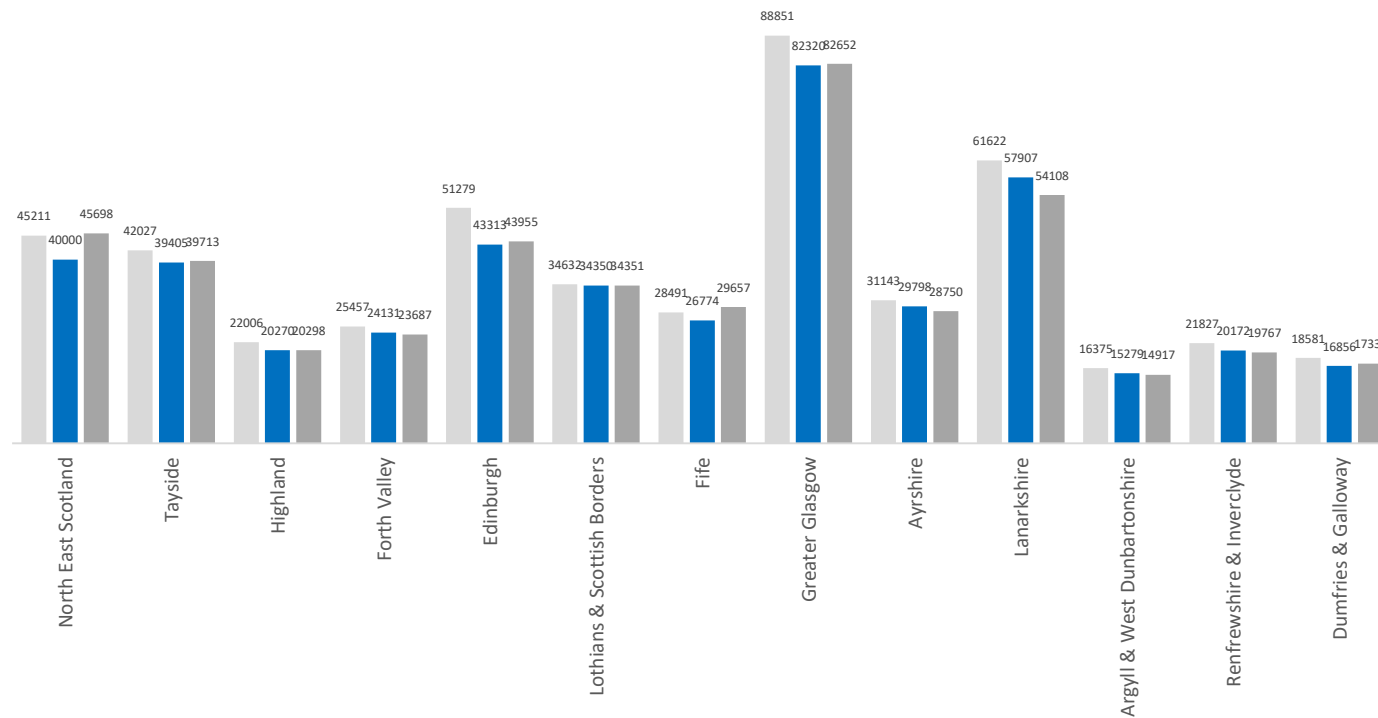

Cumulative Crime Demand (11th March 2019 to 27th February 2022)

Total Crime by Group

2019/20 2020/21 2021/22

Total Crime by Division

2019/20 2020/21 2021/22

Crime Group	1	2	3	4	5	6	7	Total
2019/20	9136	13350	107855	47204	62733	126929	120295	487502
2020/21	8698	12615	86647	41923	67716	120770	112206	450575
2021/22	9836	14777	90130	43318	60633	124949	111243	454886

More information regarding Crime Groups can be found [via this link](#)

All crime groups (with the exception of 5 and 7) show an increase in volume when compared to the same period last year. Crime groups 3, 4, 5, 6 and 7 show a decrease in volume compared to 2019/20 whilst crime groups 1 and 2 show an increase.