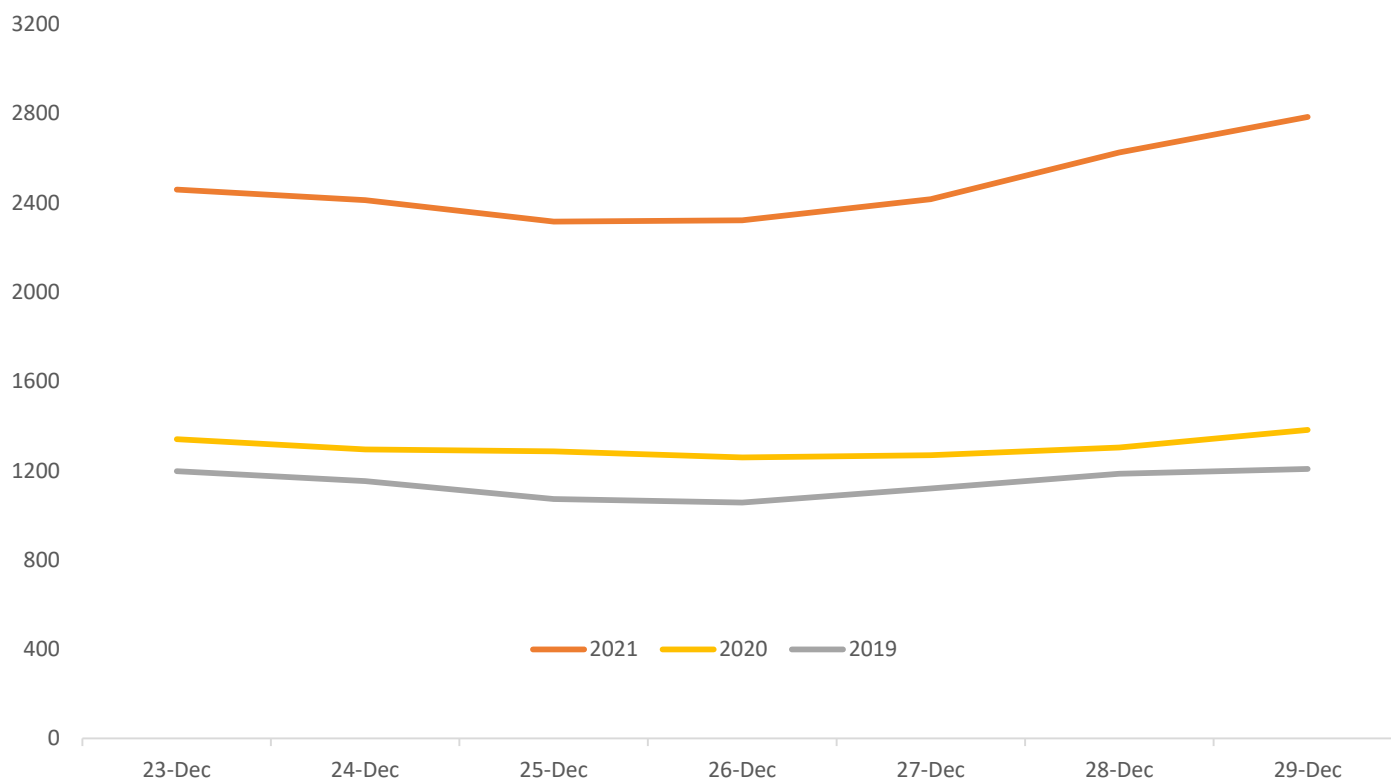

ABSENCE

Police Scotland Absences (23rd to 29th December 2021)

29 December 2021	No.	Same day previous week	Change from same day previous week (%)
COVID-19	1701	1251 (+450)	+36%
Total Absences	2785	2417 (+368)	+15%

Active Covid-19 Absence Reason

Precautionary Isolation	500
Symptoms	226
Tracing	193
Tracing – NHS Protect App	32
Acute COVID	669
Post COVID Syndrome	52
Ongoing Symptomatic	29

Weekly Absence Levels Line Graph – Comparison of this year to previous two years.

Absence levels have increased this week and continue to trend above the previous two years.

Date	23-Dec	24-Dec	25-Dec	26-Dec	27-Dec	28-Dec	29-Dec
2021	2459	2411	2315	2321	2416	2625	2785
2020	1340	1294	1286	1259	1269	1303	1382
2019	1197	1152	1072	1056	1119	1185	1207