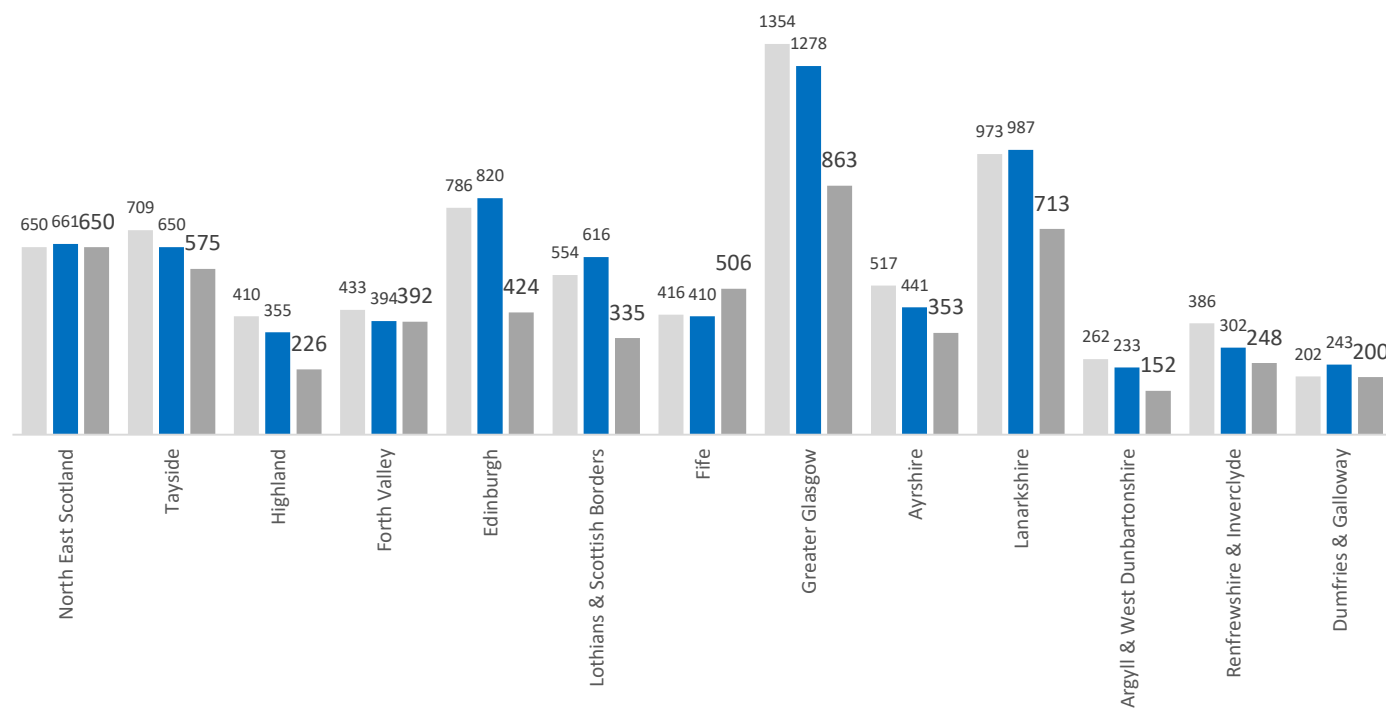

All Crime Groups (with the exception of group 2) show a decrease in volume when compared against the same period last year. All Crime Groups (with the exception of group 2) show a decrease in volume when compared to the same period 2019/20.

All divisions (with the exception of Fife) have noted a decrease in crime volumes this week when compared to the same period last year. All divisions (With the exception of Fife, which has increased and North East Scotland which is at the same levels) have seen a decrease in volume when compared to the same period 2019/20.