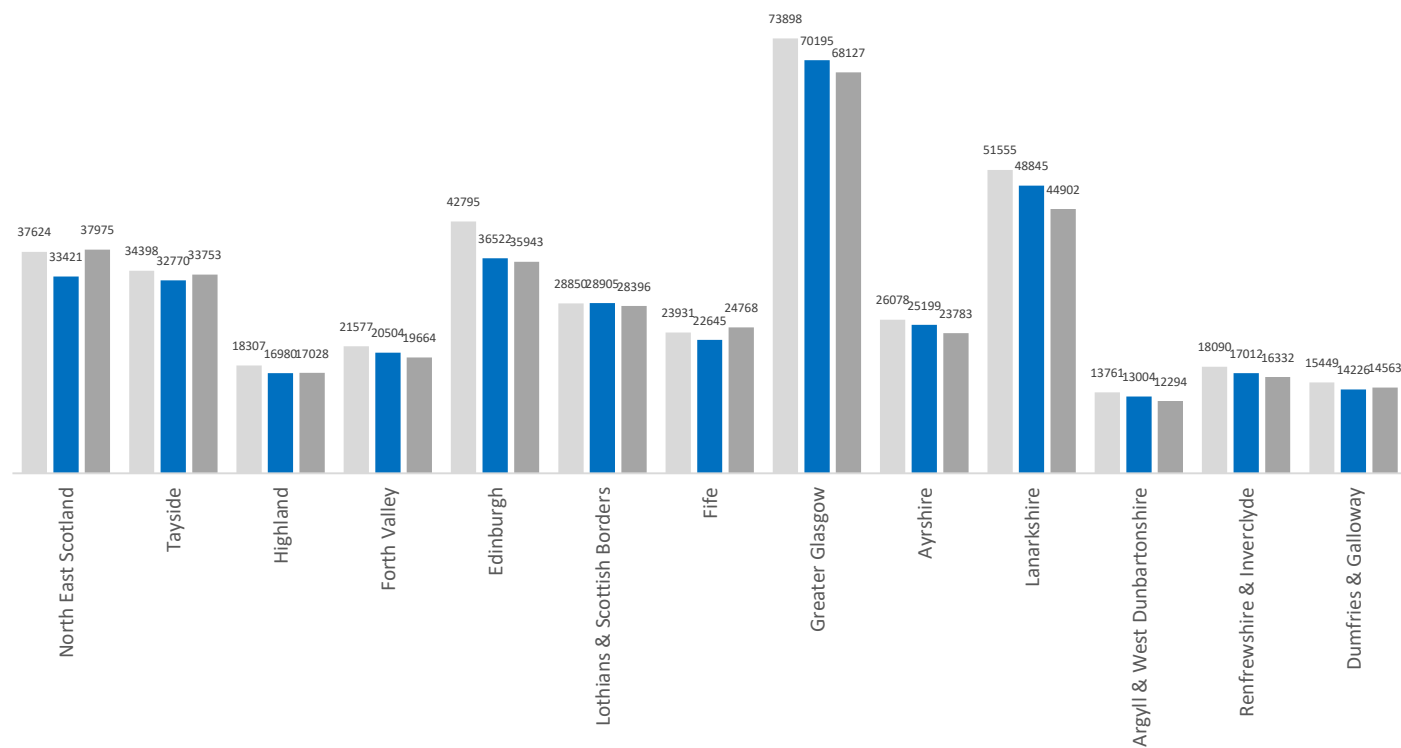

### Total Crime by Group

2019/20 2020/21 2021/22

Crime Group	1	2	3	4	5	6	7	Total
2019/20	7627	10966	89605	39131	53056	106700	99228	<b>406313</b>
2020/21	7232	10553	73450	35229	56980	103421	93363	<b>380228</b>
2021/22	8143	12208	74659	35708	50704	103483	92623	<b>377528</b>

### Total Crime by Division

2019/20 2020/21 2021/22

All crime groups (with the exception of 5 and 7) show an increase in volume when compared to the same period last year. Crime groups 3, 4, 5, 6 and 7 show a decrease in volume compared to 2019/20 whilst crime groups 1, 2 show an increase.