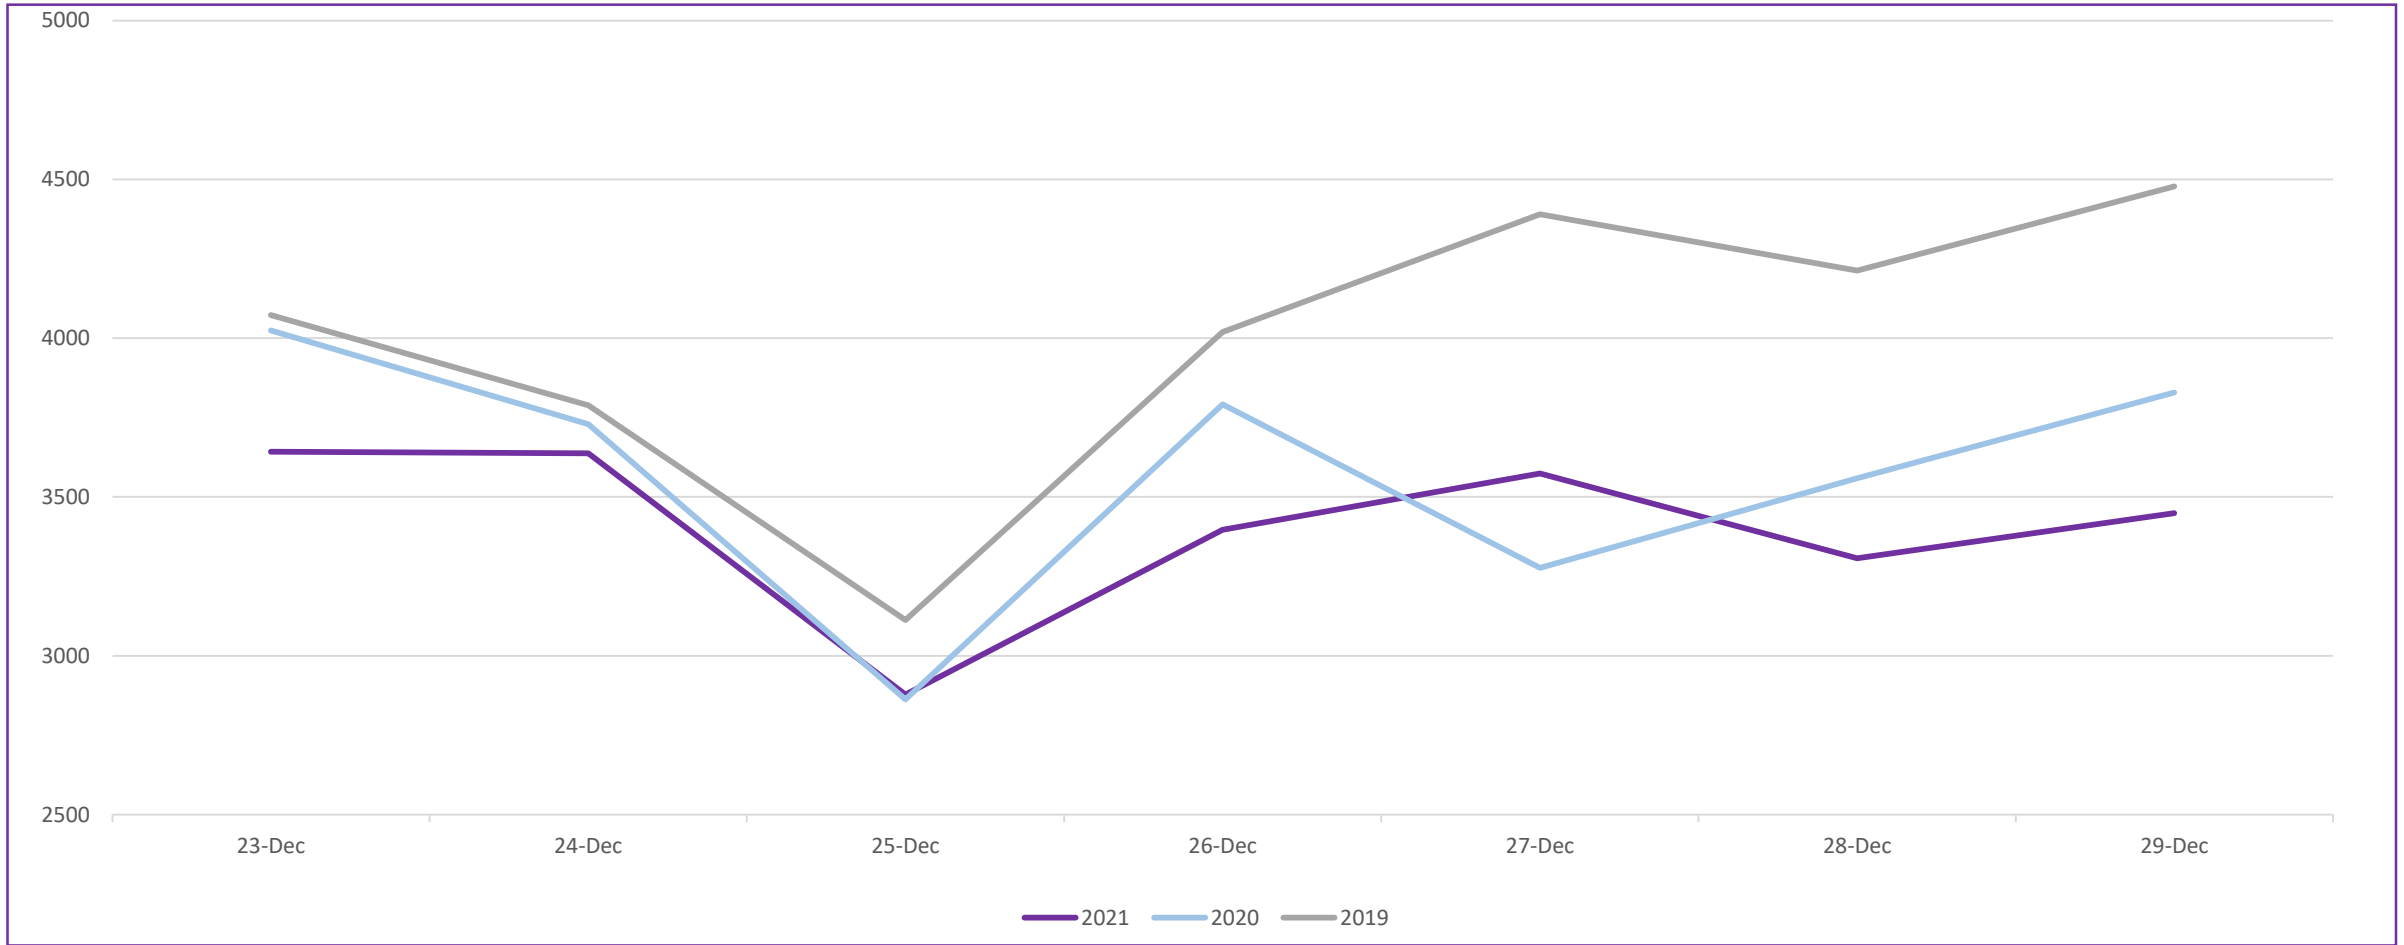

Weekly Incident Demand (23rd to 29th December 2021)

	23-Dec	24-Dec	25-Dec	26-Dec	27-Dec	28-Dec	29-Dec	Total
2021	3643	3637	2878	3397	3574	3307	3449	23885
2020	4024	3729	2863	3792	3277	3559	3829	25073
2019	4073	3789	3113	4019	4390	4213	4478	28075