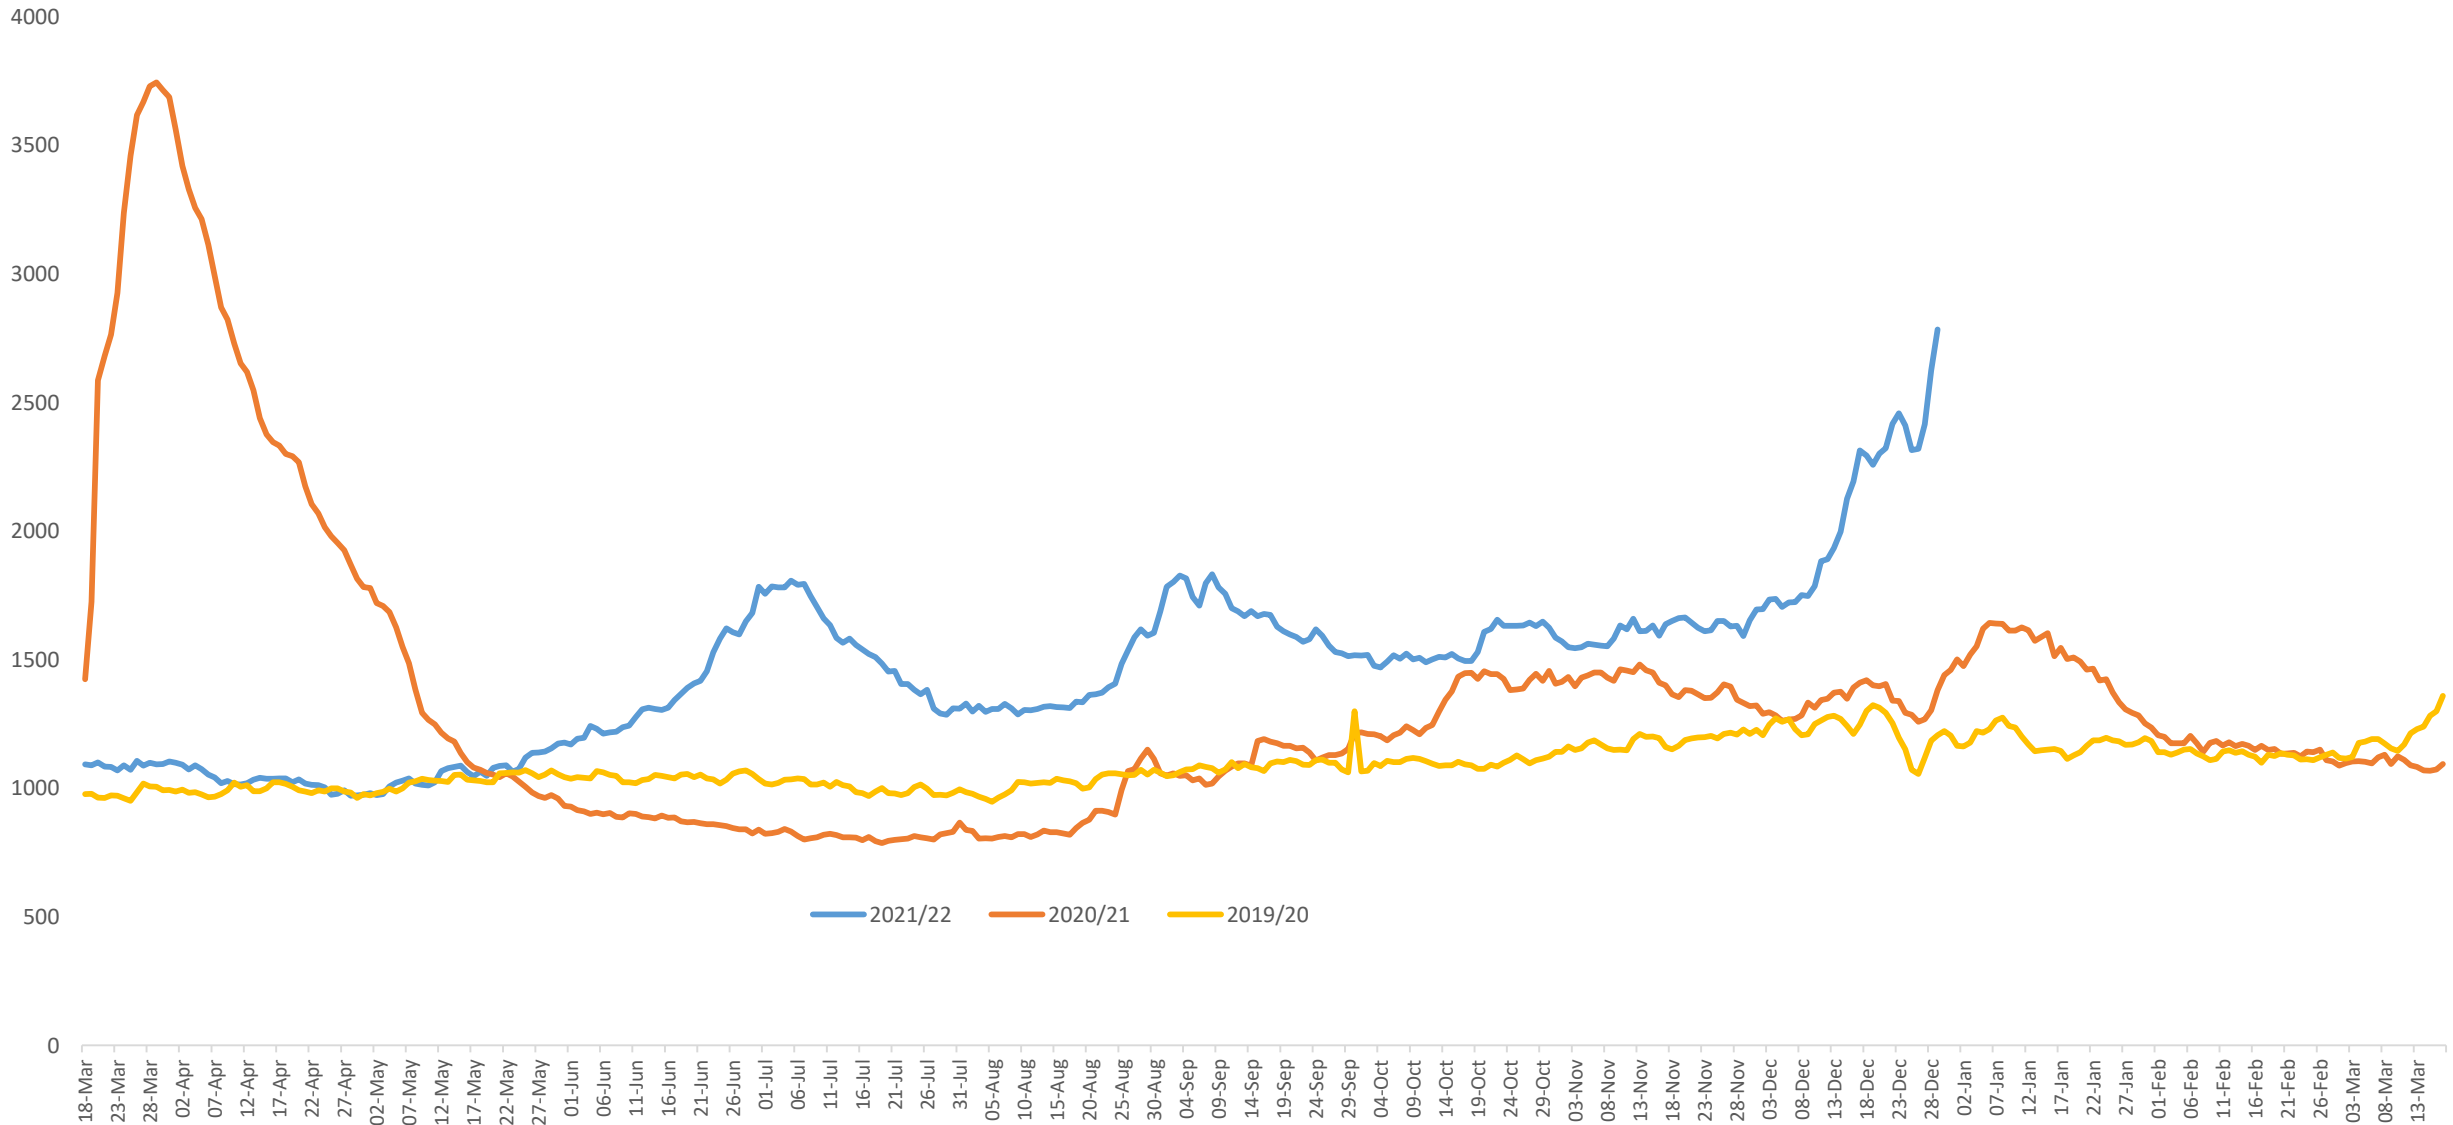

Weekly Absence Levels Line Graph – Comparison of this year to previous two years.

Absence levels have increased this week and continue to trend above the previous two years.

Date	23-Dec	24-Dec	25-Dec	26-Dec	27-Dec	28-Dec	29-Dec
<b>2021</b>	2459	2411	2315	2321	2416	2625	2785
<b>2020</b>	1340	1294	1286	1259	1269	1303	1382
<b>2019</b>	1197	1152	1072	1056	1119	1185	1207

# Total Absence (18<sup>th</sup> March 2020 – 29<sup>th</sup> December 2021)

Total Absence Levels Line Graph – Comparison of this year to previous two years.

No figures should be considered as Official Police Statistics. These may not yet have been verified or validated.