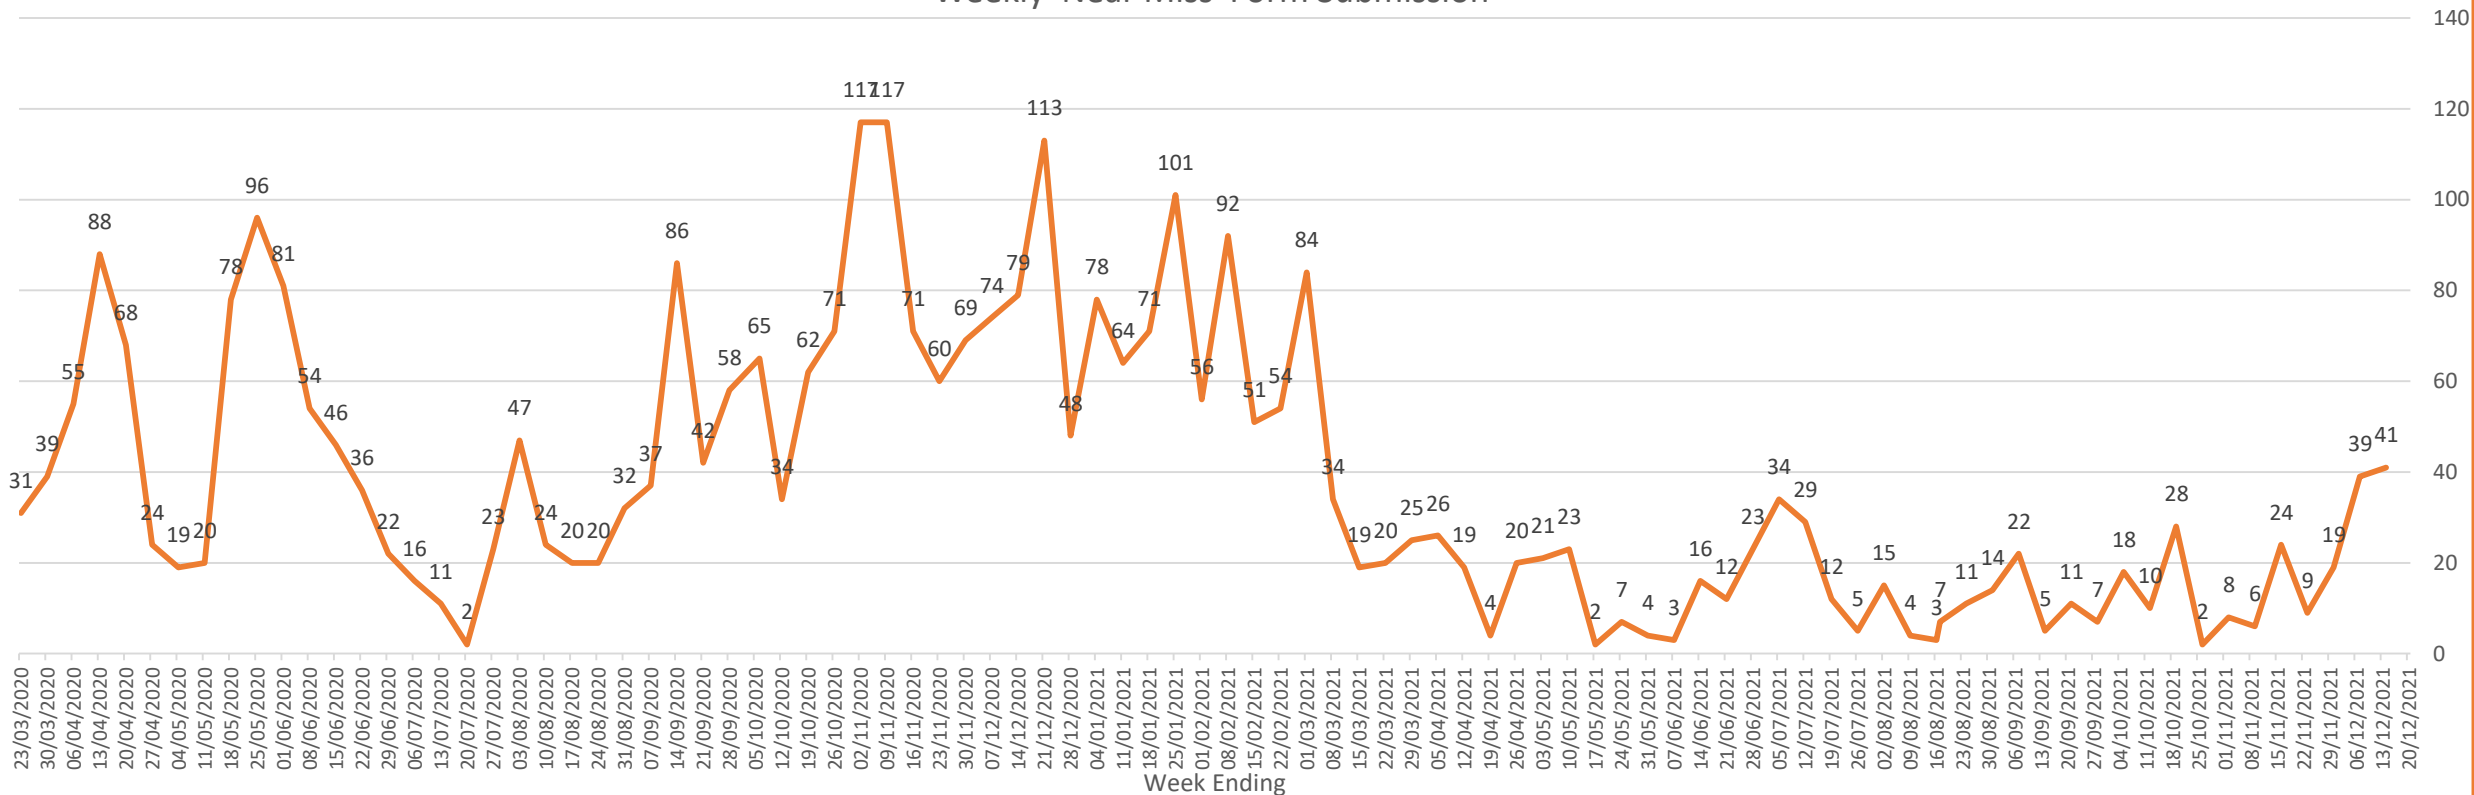

Near Miss and Testing Data (w/e 23rd March 2020 – 27th December 2021)

Weekly 'Near Miss' Form Submission

'Near miss' forms in the context of the pandemic situation may be submitted for a variety of reasons. i.e. when officers are potentially exposed to: COVID-19 whilst not wearing PPE, where PPE malfunctions, or in any other instance an officer feels a risk to themselves in a specific occurrence relating to COVID-19.

This can occur due to the reactive nature of policing, as well as being influenced by training levels and supply of PPE. This number of 'Near Miss' weekly submissions are **not available** this week.

The amount of forms submitted continues to be attributable to the process for requesting an asymptomatic COVID-19 screening test due to an occupational risk, requiring the submission of a 'near miss' form. Many of the reports would not have been submitted without this requirement. The number of incidents where a lack of PPE is identified has not risen.