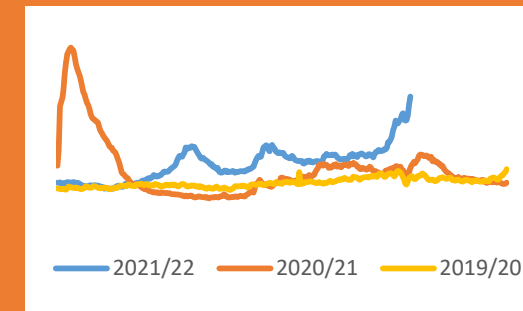

Absence

Absence levels have increased this week and continue to trend above the same periods in 2020 & 2019.

Absences remain significantly below the peak in April 2020.