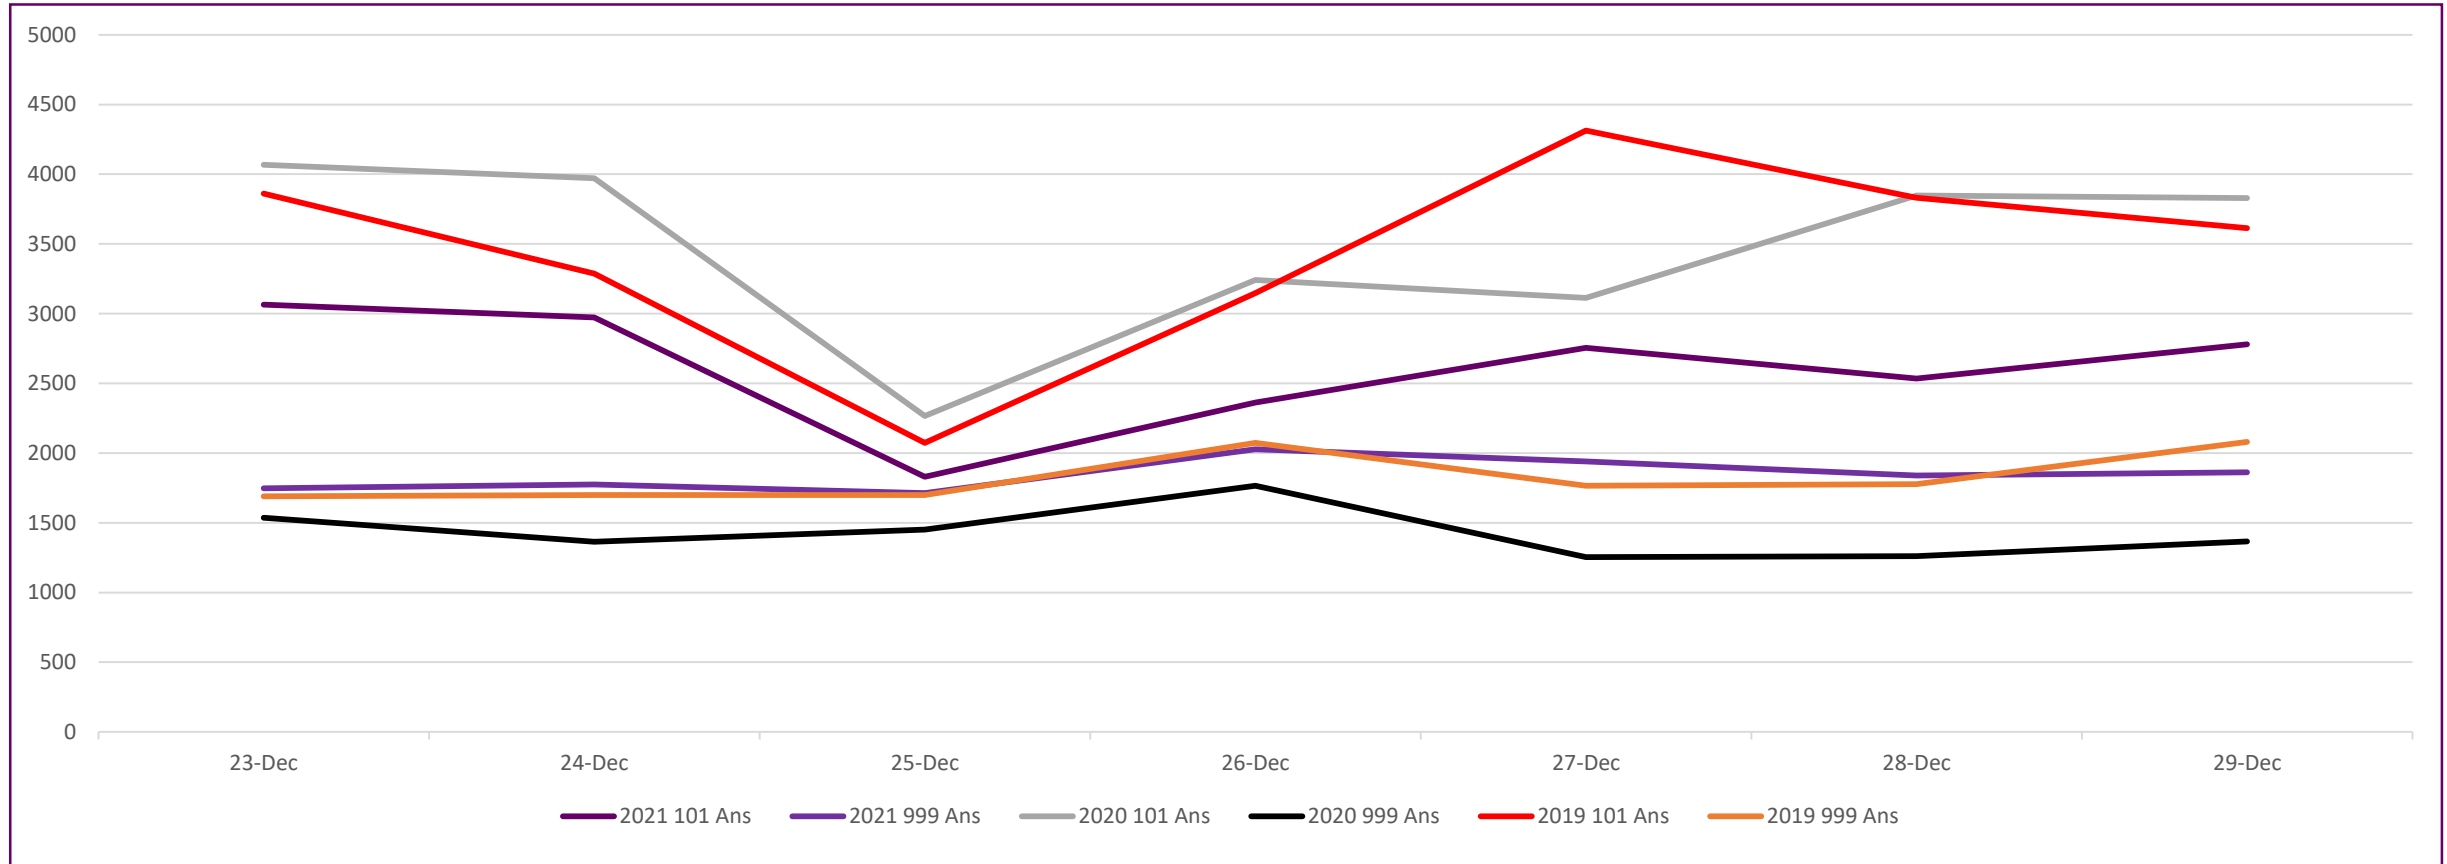

## Incident Demand

Incident volume throughout the last week was 5% lower than the same time last year and 15% lower when compared to the same period in 2019.

## Absence

Absence levels have increased this week and continue to trend above the same periods in 2020 & 2019.

Absences remain significantly below the peak in April 2020.

# Weekly Service Centre Demand (23<sup>rd</sup> to 29<sup>th</sup> December 2021)

	23-Dec	24-Dec	25-Dec	26-Dec	27-Dec	28-Dec	29-Dec	Total
<b>2021 101 Ans</b>	3064	2973	1829	2362	2755	2535	2780	<b>18298</b>
<b>2021 999 Ans</b>	1747	1775	1713	2028	1940	1838	1862	<b>12903</b>
<b>2020 101 Ans</b>	4067	3972	2266	3242	3112	3848	3828	<b>24335</b>
<b>2020 999 Ans</b>	1536	1364	1451	1765	1254	1261	1366	<b>9997</b>
<b>2019 101 Ans</b>	3862	3287	2073	3147	4314	3831	3613	<b>24127</b>
<b>2019 999 Ans</b>	1690	1699	1698	2073	1765	1777	2080	<b>12782</b>