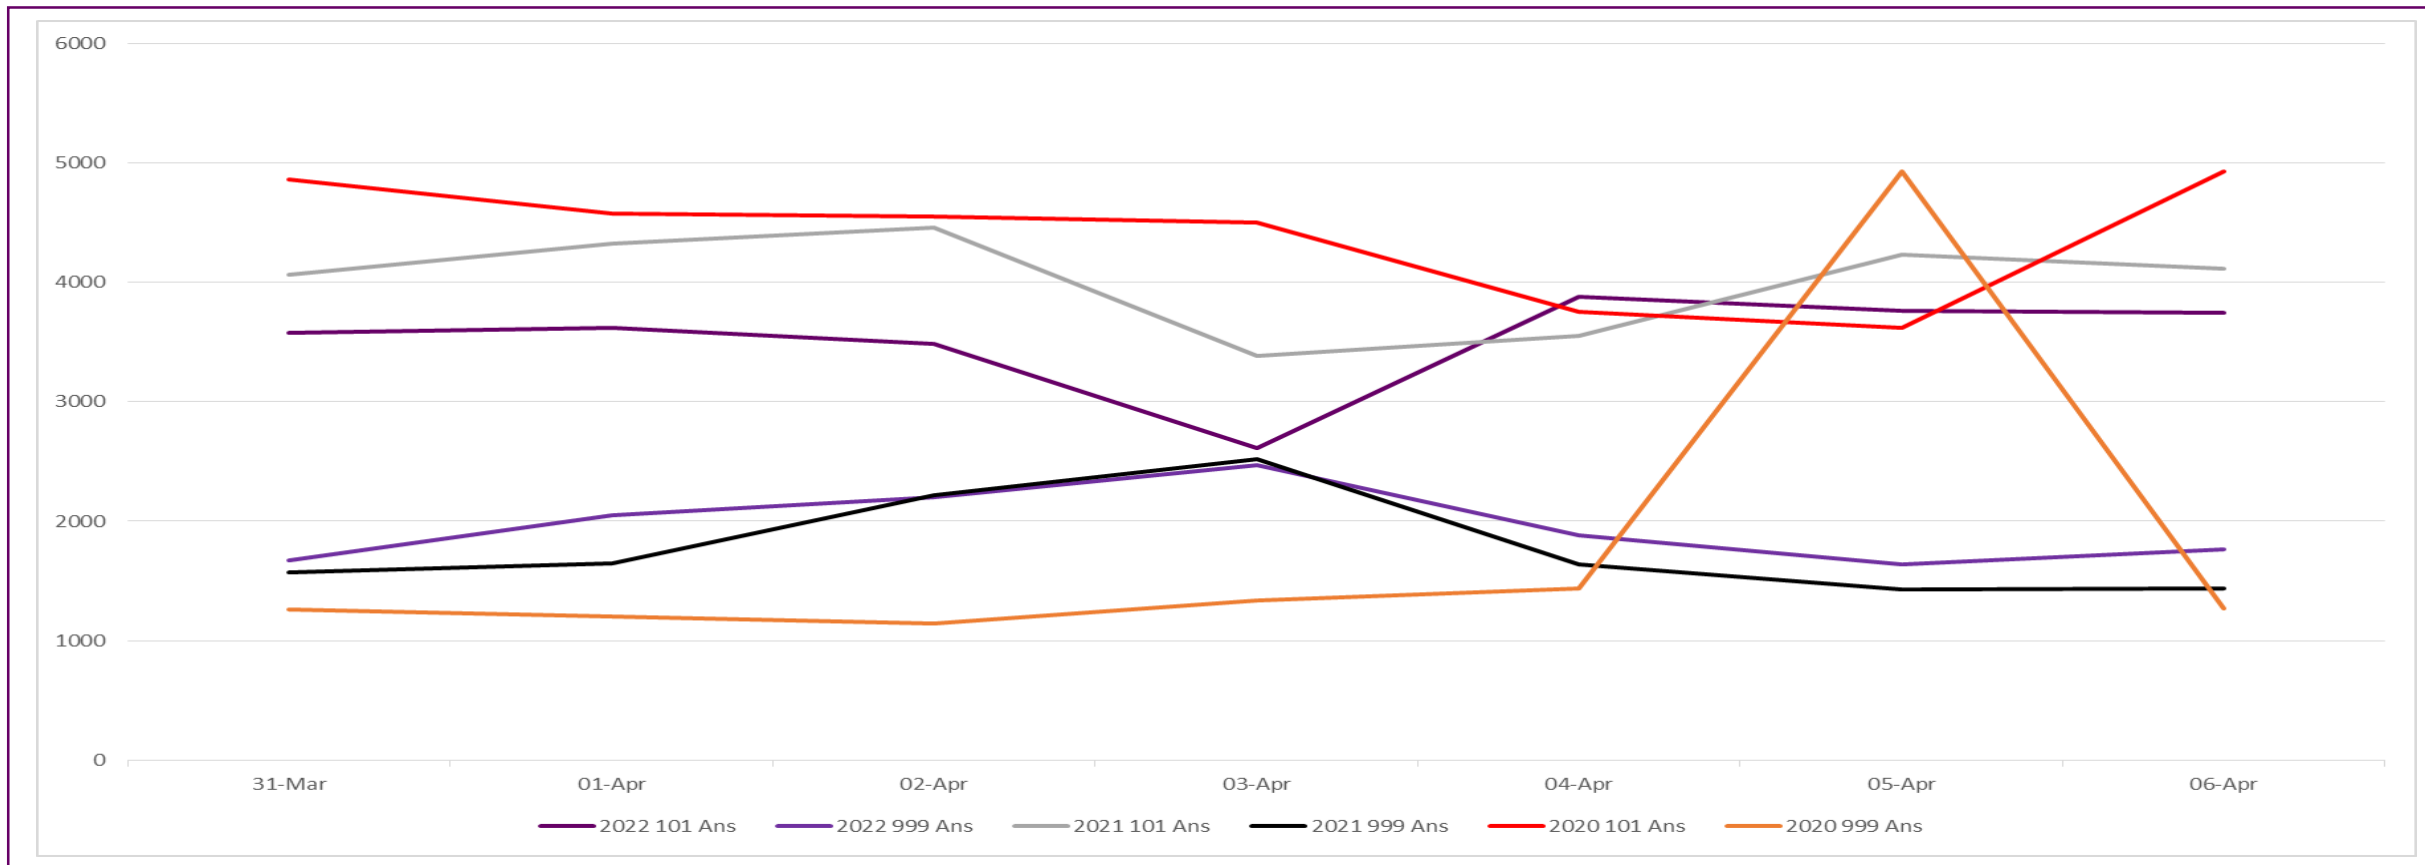

Weekly Service Centre Demand (31st – 6th April 2022)

	31-Mar	01-Apr	02-Apr	03-Apr	04-Apr	05-Apr	06-Apr	Total
2022 101 Ans	3579	3624	3486	2612	3879	3762	3748	24690
2022 999 Ans	1675	2048	2202	2473	1885	1641	1764	13688
2021 101 Ans	4066	4323	4459	3383	3553	4238	4119	28141
2021 999 Ans	1572	1649	2218	2524	1637	1425	1436	12461
2020 101 Ans	4866	4579	4550	4506	3753	3618	4935	30807
2020 999 Ans	1259	1204	1145	1333	1440	4935	1272	12588

No figures should be considered as Official Police Statistics. These may not yet have been verified or validated.

OFFICIAL