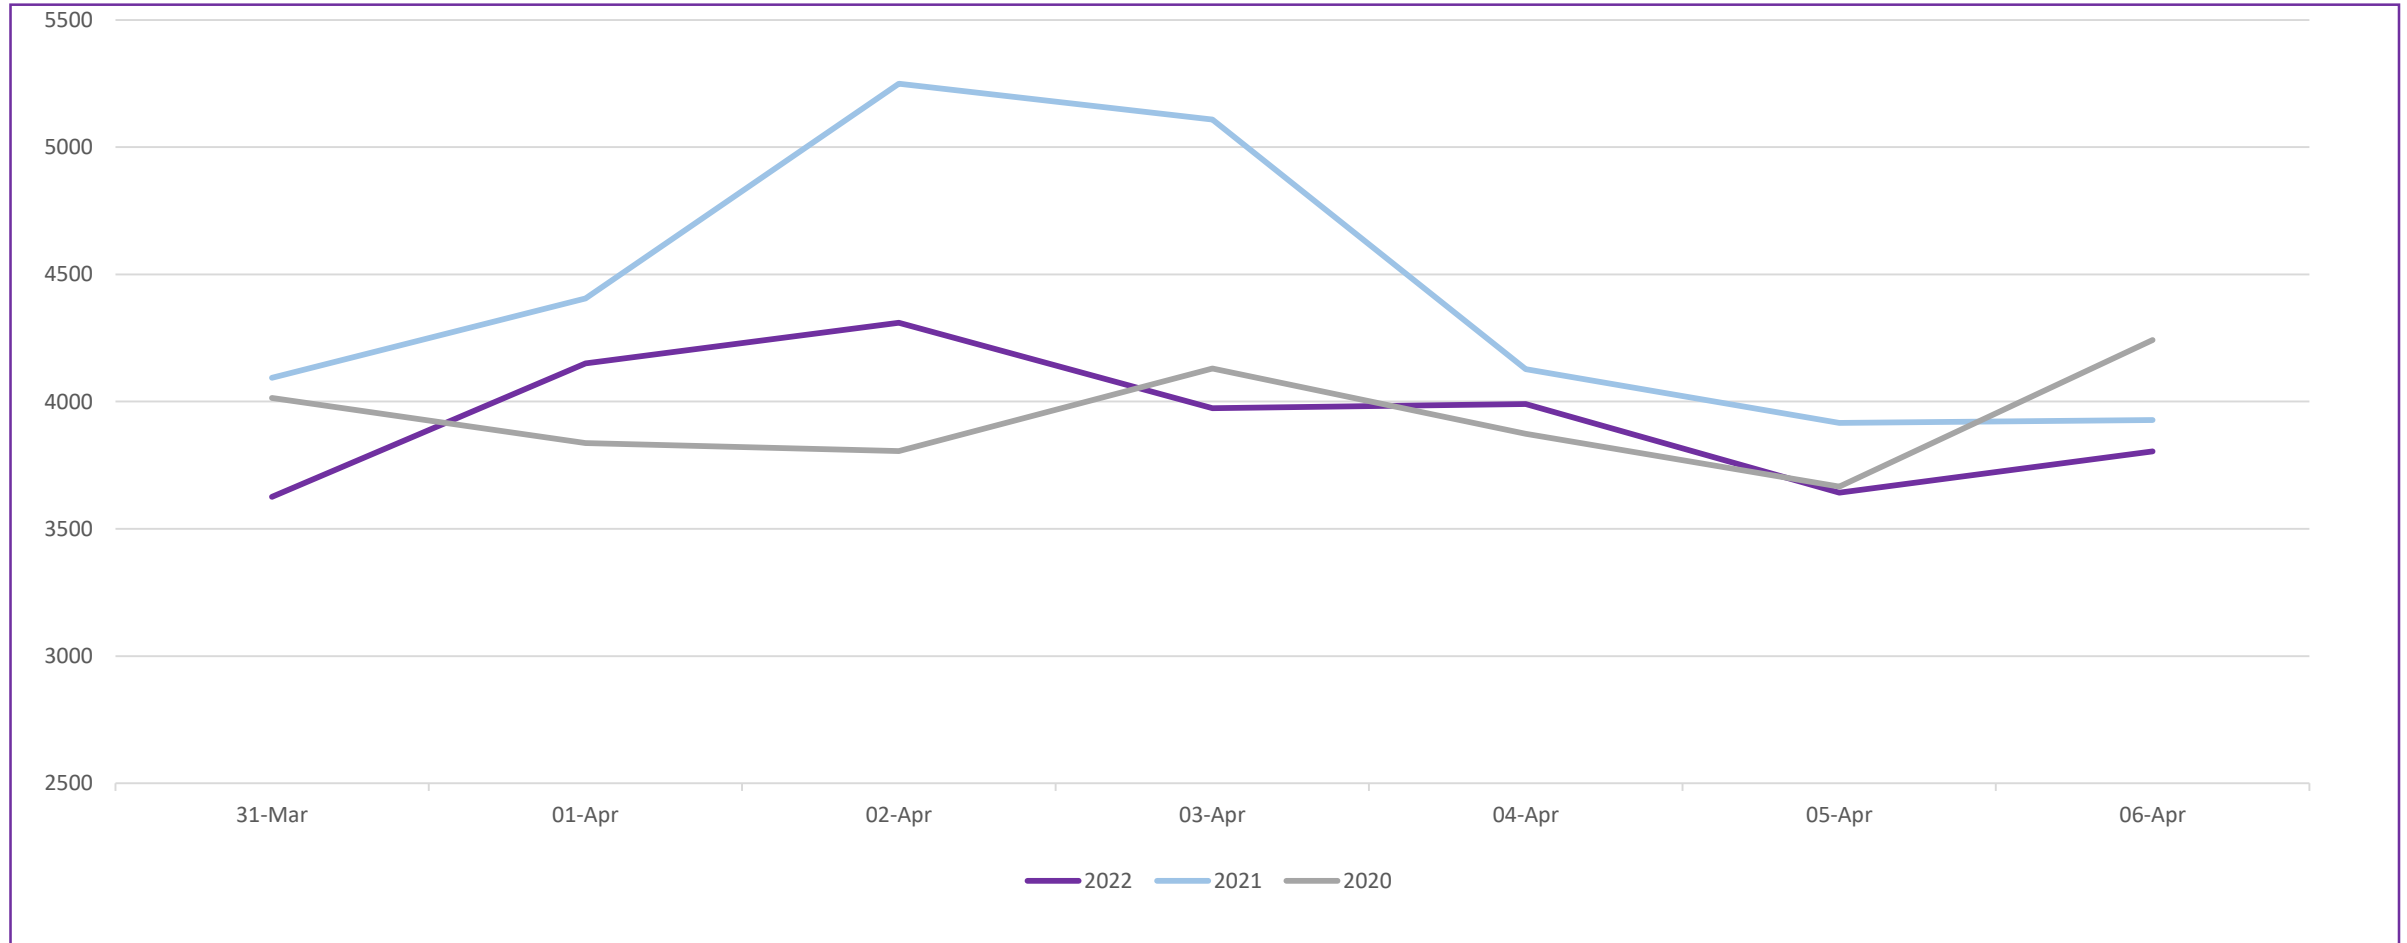

Weekly Incident Demand (31st – 6th April 2022)

	31-Mar	01-Apr	02-Apr	03-Apr	04-Apr	05-Apr	06-Apr	Total
2022	3626	4150	4310	3974	3990	3642	3805	27497
2021	4094	4406	5250	5108	4127	3916	3928	30829
2020	4014	3837	3806	4130	3874	3666	4242	27569

No figures should be considered as Official Police Statistics. These may not yet have been verified or validated.