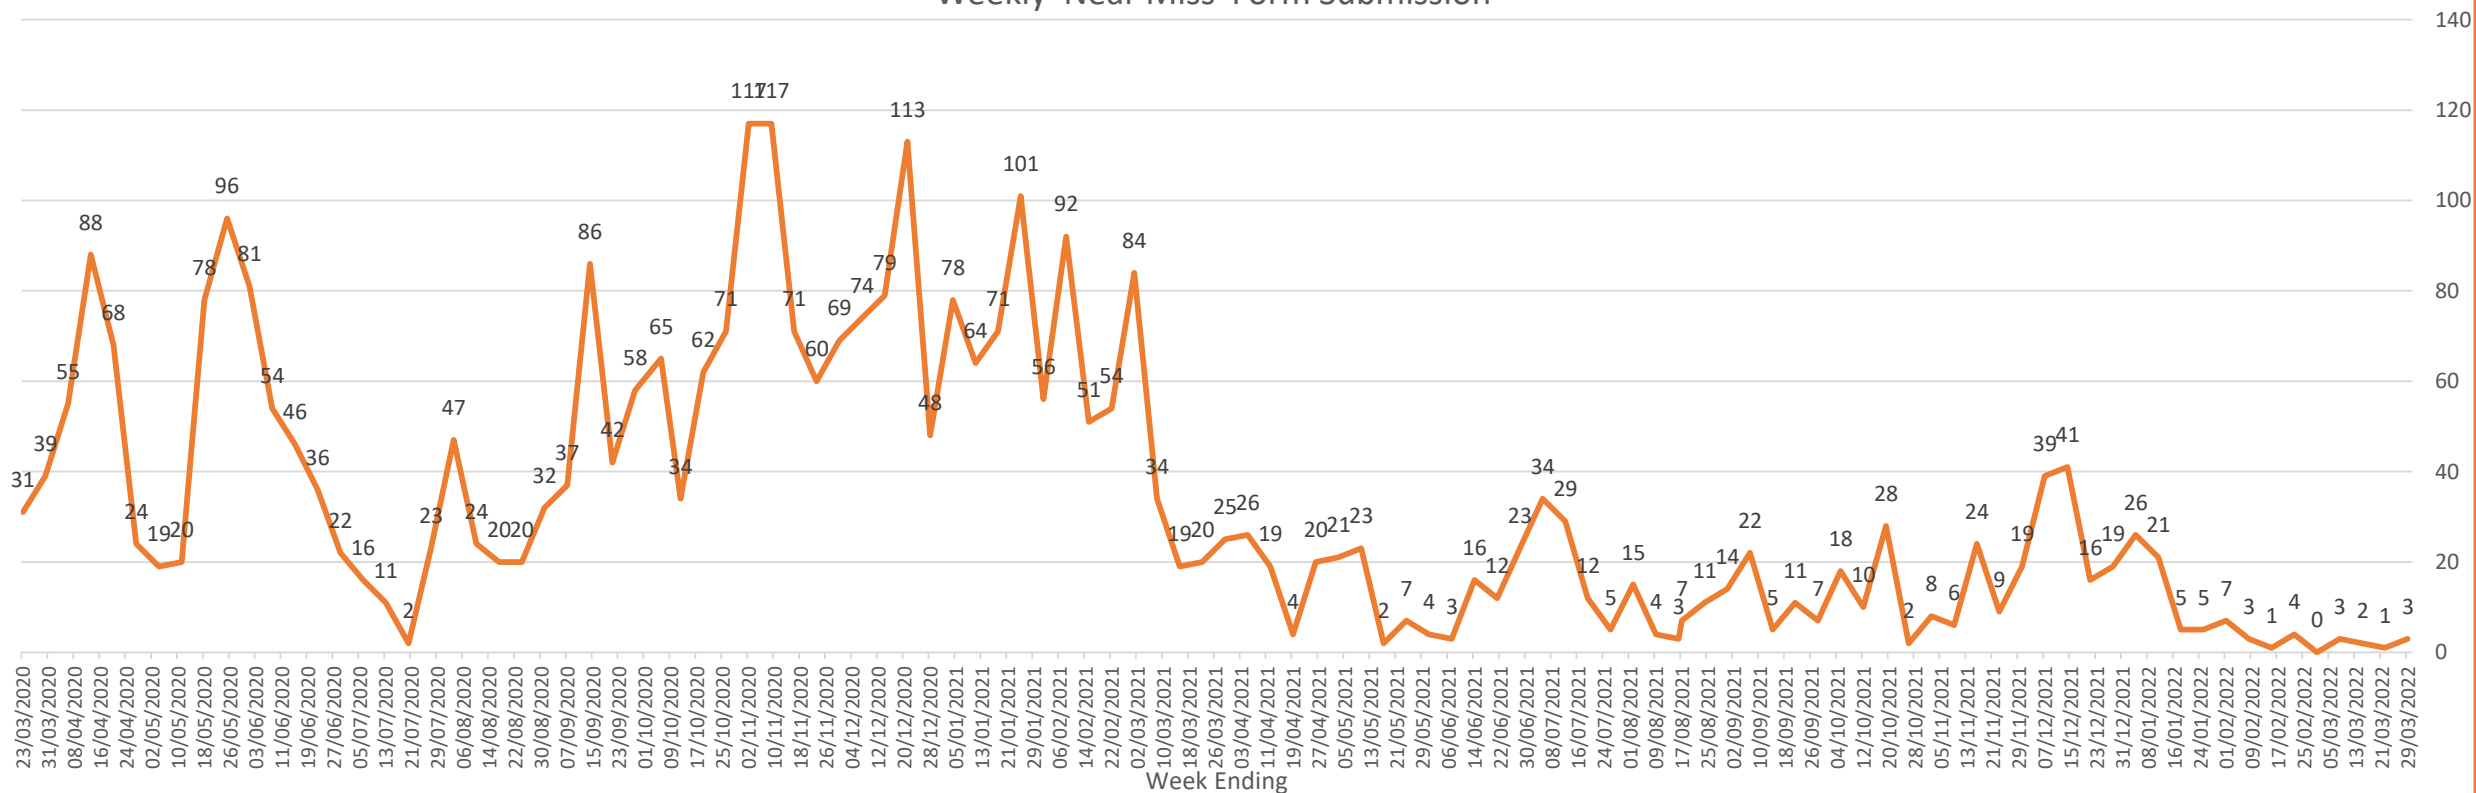

Near Miss and Testing Data (w/e 29th March 2022 – 5th April 2022)

Weekly 'Near Miss' Form Submission

‘Near miss’ forms in the context of the pandemic situation may be submitted for a variety of reasons. i.e. when officers are potentially exposed to: COVID-19 whilst not wearing PPE, where PPE malfunctions, or in any other instance an officer feels a risk to themselves in a specific occurrence relating to COVID-19.

This can occur due to the reactive nature of policing, as well as being influenced by training levels and supply of PPE. This number of ‘Near Miss’ weekly submissions are up by 2 this week.

The amount of forms submitted continues to be attributable to the process for requesting an asymptomatic COVID-19 screening test due to an occupational risk, requiring the submission of a ‘near miss’ form. Many of the reports would not have been submitted without this requirement. The number of incidents where a lack of PPE is identified has not risen.

No figures should be considered as Official Police Statistics. These may not yet have been verified or validated.