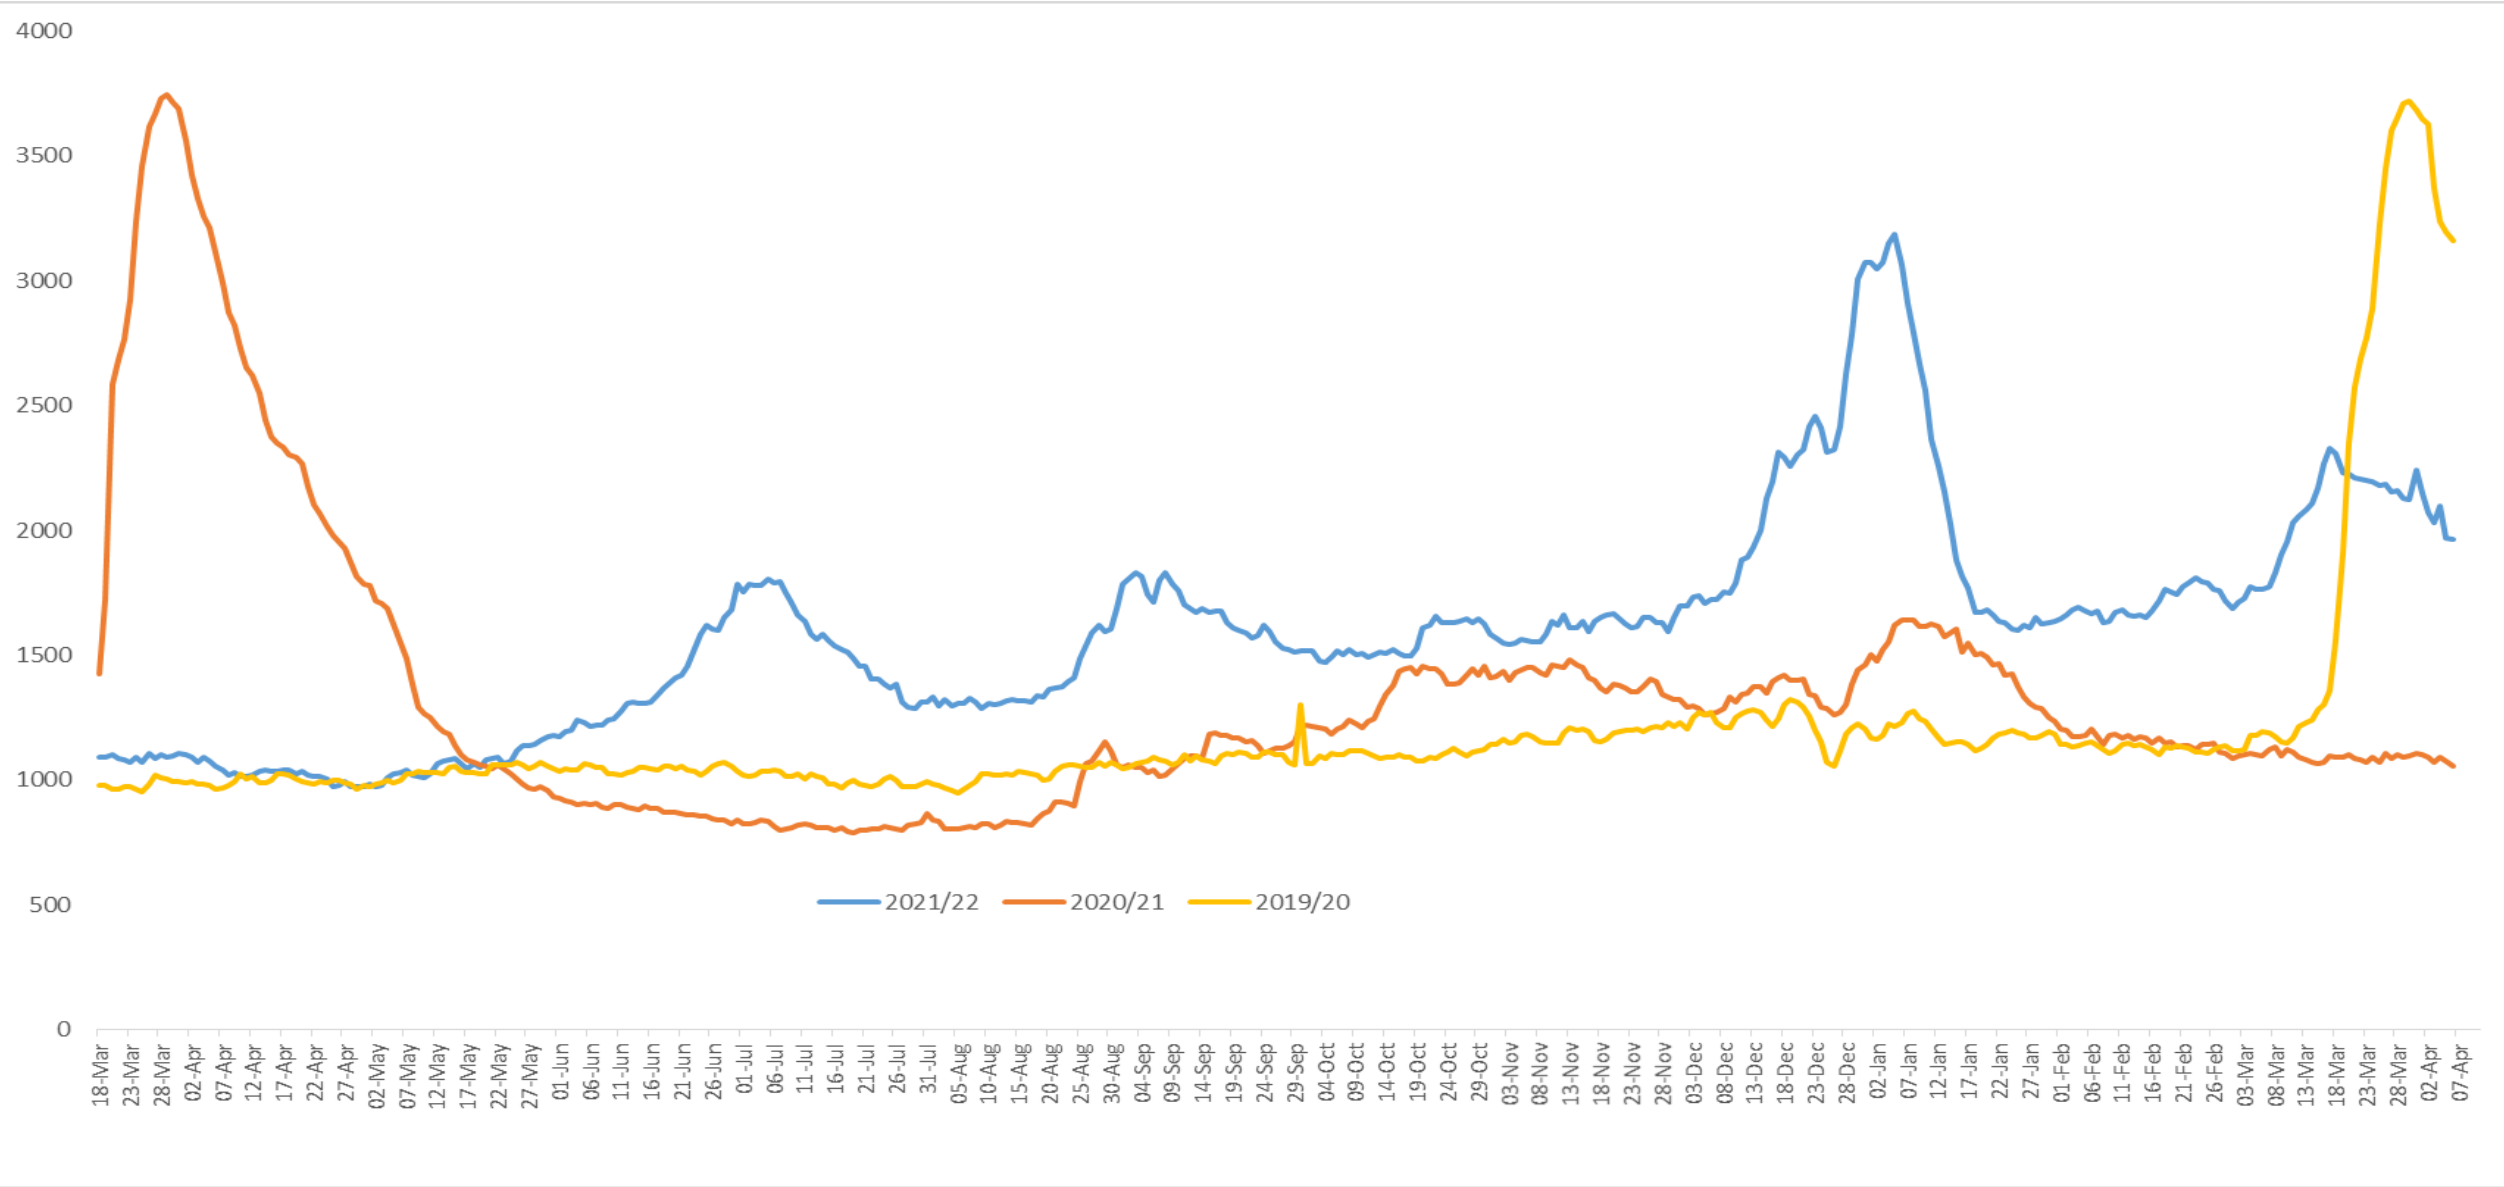

Total Absence (18th March 2020 – 6th April 2022)

Total Absence Levels Line Graph – Comparison of this year to previous two years.