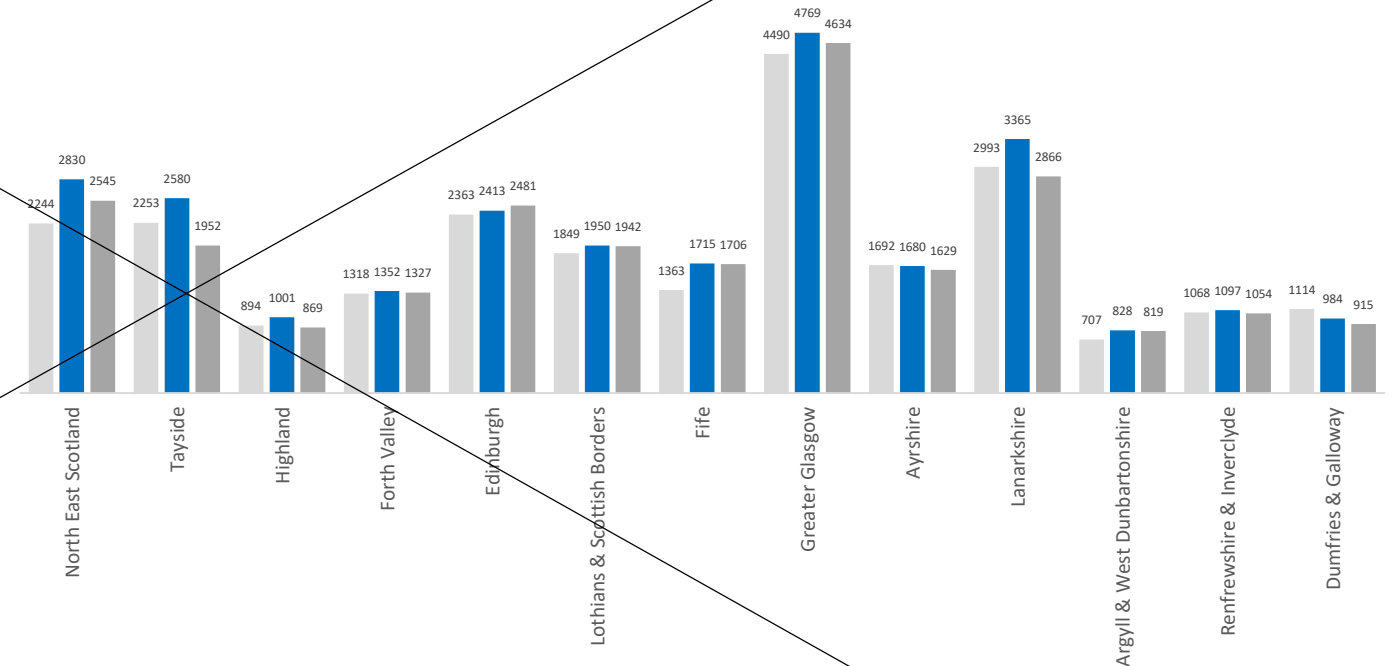

# Cumulative Crime Demand (11<sup>th</sup> March 2020 to 27<sup>th</sup> March 2022)

### Total Crime by Group

2020/21 2021/22 2022/23

### Total Crime by Division

2020/21 2021/22 2022/23

Crime Group	1	2	3	4	5	6	7	Total
2020/21	440	699	5466	2627	3142	6305	5669	<b>24348</b>
2021/22	537	941	4857	2526	3767	6900	7036	<b>26564</b>
2022/23	576	778	5735	2525	3142	7082	4901	<b>24739</b>