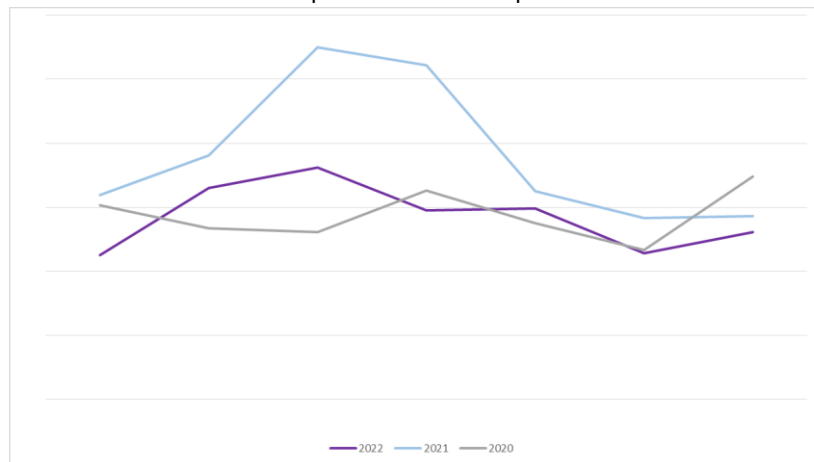

## Crime

Crime Volume (11 March – Present compared to Previous Year)

Crime has continued to trend at levels higher than the seasonal average, and total crime volume this year is 7% lower when compared to last year.

Crime Group Breakdown Change from previous year				
Group 1	Group 2	Group 3	Group 4	Group 5
7%	-17%	18%	0%	-17%

## Incident Demand

Incident volume throughout the last hasn't changed when compared to the same time last year and 11% lower when compared to the same period in 2021.