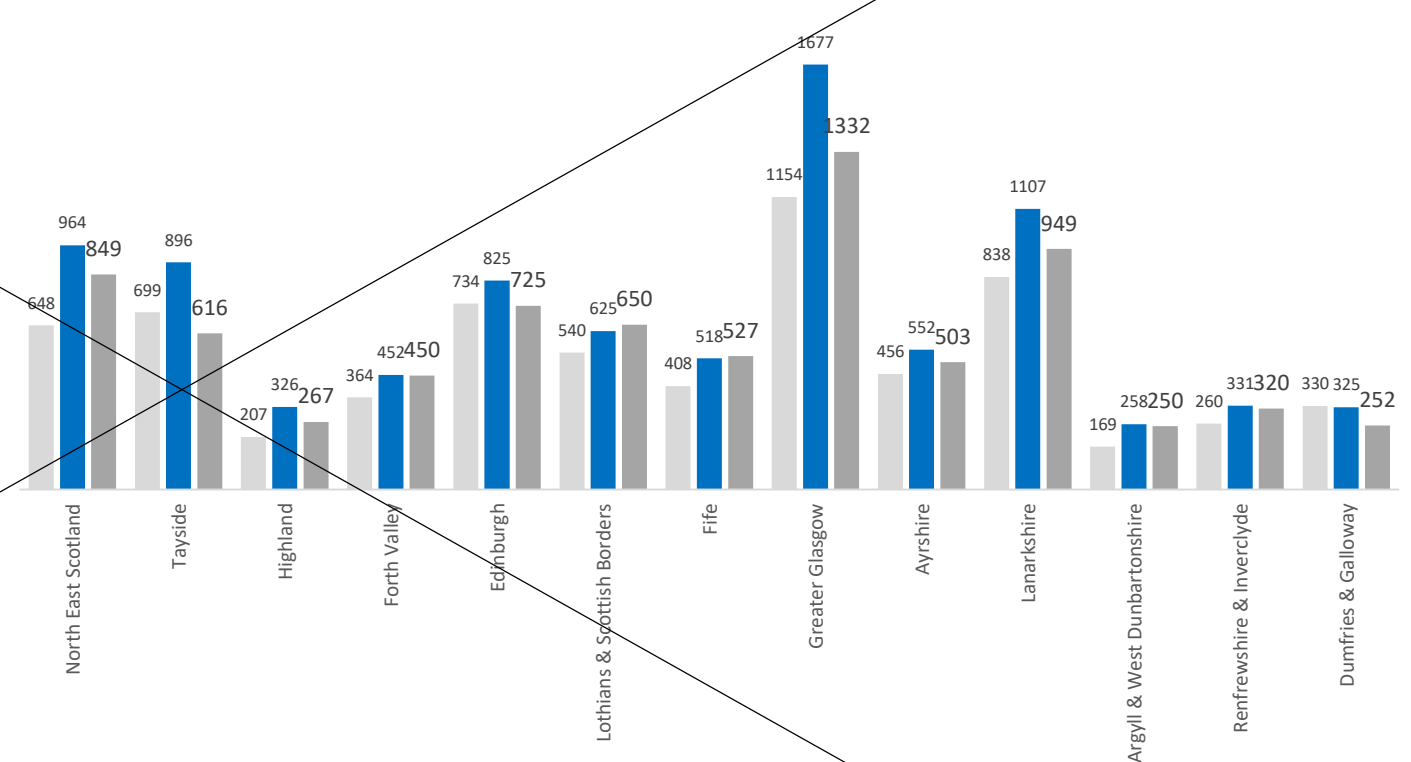

# Weekly Crime Demand (21<sup>st</sup> – 27<sup>th</sup> March 2022)

### Weekly Crime by Group

■ 2020/21 ■ 2021/22 ■ 2022/23

### Weekly Crime by Division

■ 2020/21 ■ 2021/22 ■ 2022/23

Crime Group	1	2	3	4	5	6	7	Total
2020/21	115	164	1478	760	901	1888	1501	<b>6807</b>
2021/22	173	317	1619	846	1205	2275	2421	<b>8856</b>
2022/23	186	263	1853	760	954	2270	1404	<b>7690</b>