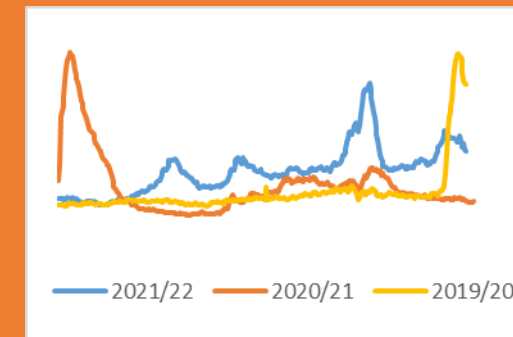

Absence

Absence levels have reduced this week. Absence levels continue to trend above the same period in 2020/21 but below 2019/20.

Absences remain below the peak in April 2020.