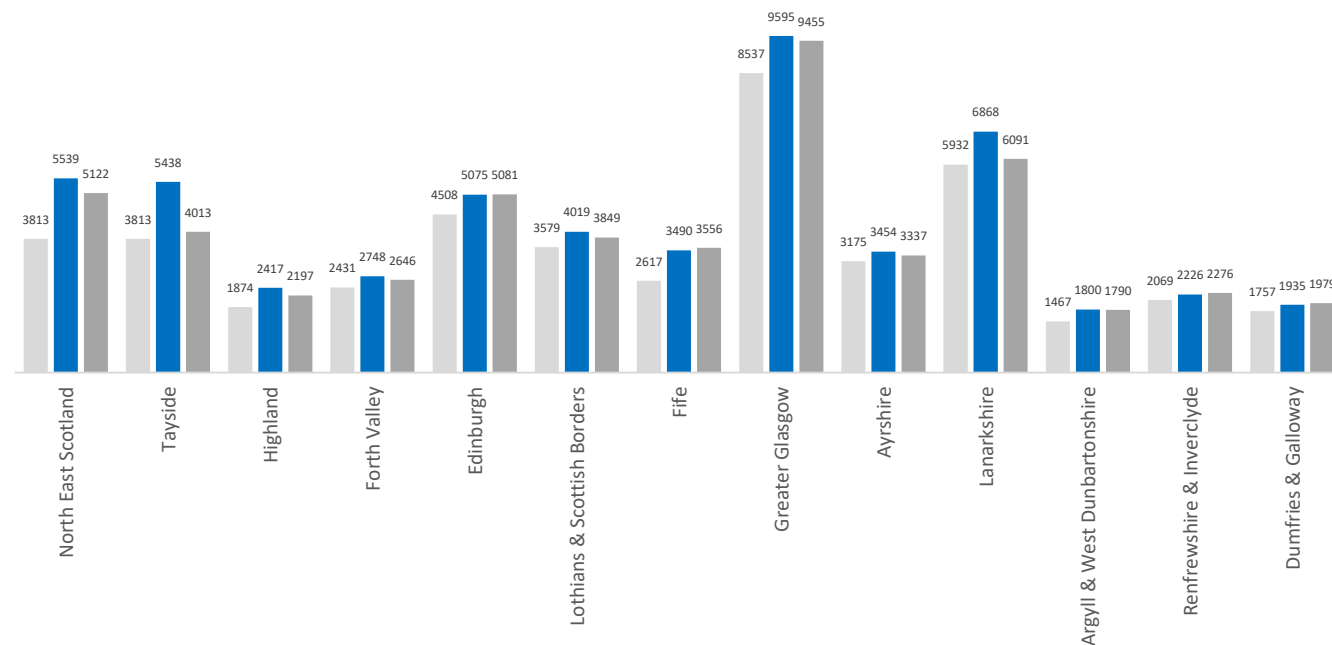

All crime groups (with the exception of Highlands and Fife) have noted a decrease in crime volumes this week when compared to the same period last year. All crime groups (with the exception of Edinburgh, Lothian and Borders, Glasgow, Ayrshire, Lanarkshire, Argyll and West Dunbartonshire and Renfrewshire and Inverclyde) have noted an increase in crime volume when compared to the same period in 2020/21.

# Cumulative Crime Demand (9<sup>th</sup> March 2020 – 17<sup>th</sup> April 2022)

### Total Crime by Group

2020/21 2021/22 2022/23

### Total Crime by Division

2020/21 2021/22 2022/23

Crime Group	1	2	3	4	5	6	7	Total
2020/21	864	1220	9852	4824	6563	12512	9737	<b>45572</b>
2021/22	1066	1722	9840	5216	7942	13859	14959	<b>54604</b>
2022/23	1094	1522	11626	5160	6508	14230	11252	<b>51392</b>