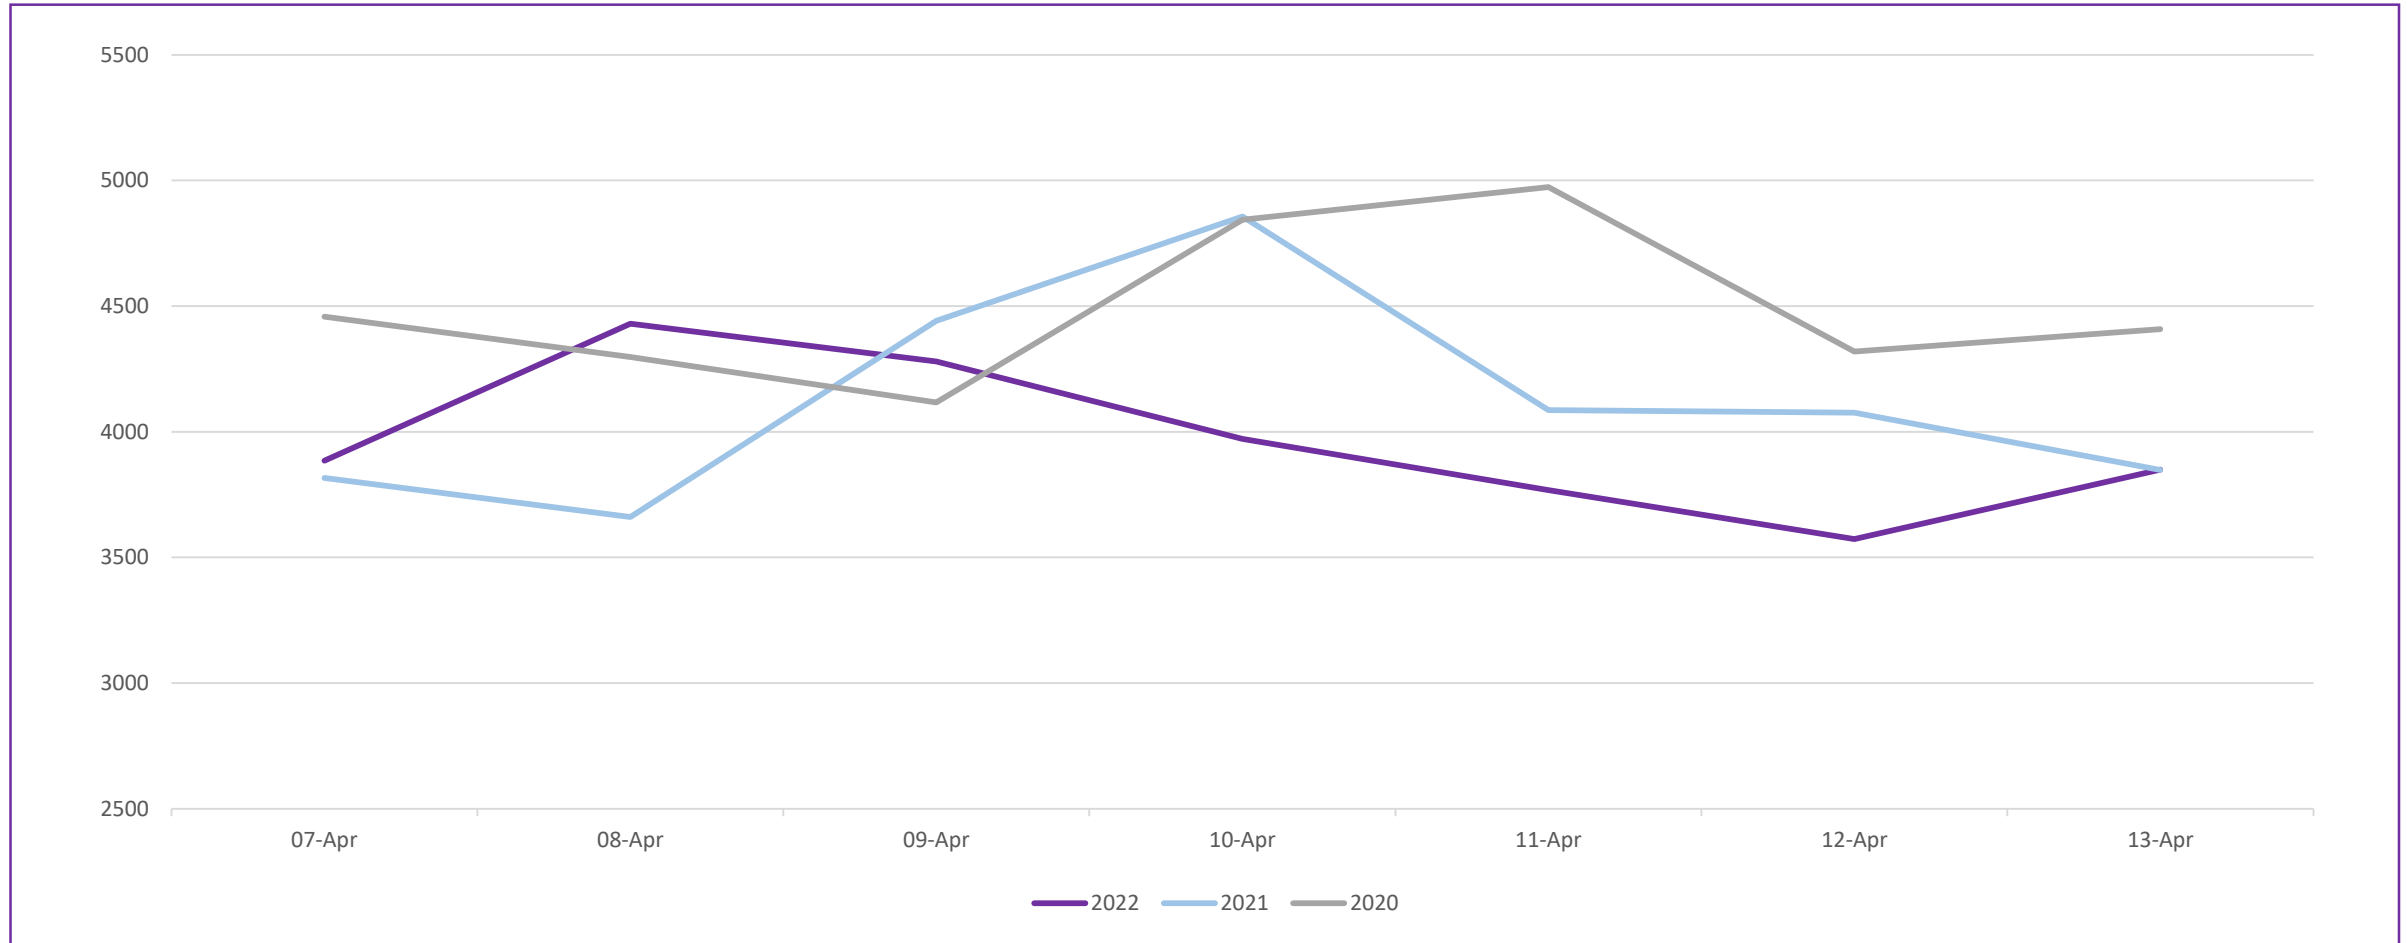

Weekly Incident Demand (7th – 13th April 2022)

	07-Apr	08-Apr	09-Apr	10-Apr	11-Apr	12-Apr	13-Apr	Total
2022	3885	4430	4280	3971	3768	3573	3849	27756
2021	3816	3661	4442	4857	4086	4076	3848	28786
2020	4458	4298	4117	4844	4974	4319	4408	31418

No figures should be considered as Official Police Statistics. These may not yet have been verified or validated.