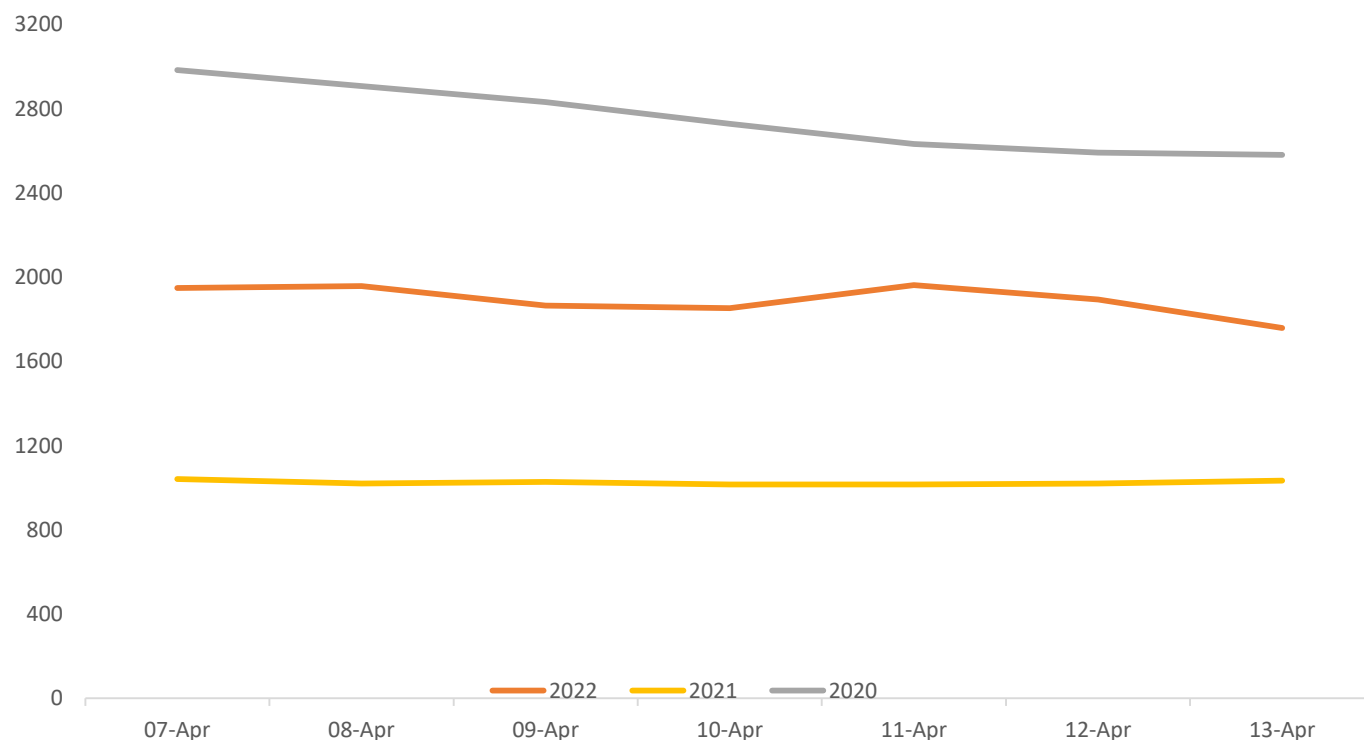

ABSENCE

Police Scotland Absences (7th – 13th April 2022)

13th April 2022	No.	Same day previous week	Change from same day previous week (%)
COVID-19	640	994 (-354)	-36%
Total Absences	2581	2121 (-460)	22%

Active Covid-19 Absence Reason

Precautionary Isolation	20
Symptoms	36
Tracing	4
Tracing – NHS Protect App	1
Acute COVID	505
Post COVID Syndrome	38
Ongoing Symptomatic	36

Weekly Absence Levels Line Graph – Comparison of this year to previous two years.

Absence levels have reduced this week. Absence levels continue to trend above the previous year but below 2020 levels.

Date	07-Apr	08-Apr	09-Apr	10-Apr	11-Apr	12-Apr	13-Apr
2022	1949	1958	1865	1853	1962	1894	1759
2021	1042	1020	1028	1016	1015	1020	1034
2020	2984	2907	2831	2728	2632	2592	2581