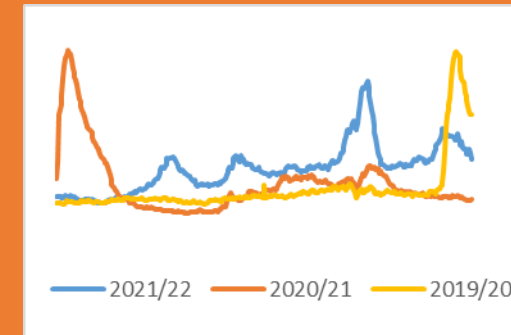

## Crime

Crime Volume (11 March – Present compared to Previous Year)

Crime has continued to trend at levels higher than the seasonal average, and total crime volume this year is 5.9% lower when compared to last year.

54604  
2021/  
22

51392  
2022/  
23

Crime Group Breakdown Change from previous year				
Group 1	Group 2	Group 3	Group 4	Group 5
3%	-12%	18%	-1%	-18%

## Incident Demand

Incident volume throughout the last week has increased 1% when compared to the same time last year and 4% lower when compared to the same period in 2021.

— 2022 — 2021 — 2020

## Absence

Absence levels have reduced this week. Absence levels continue to trend above the same period in 2020/21 but below 2019/20.

Absences remain below the peak in April 2020.