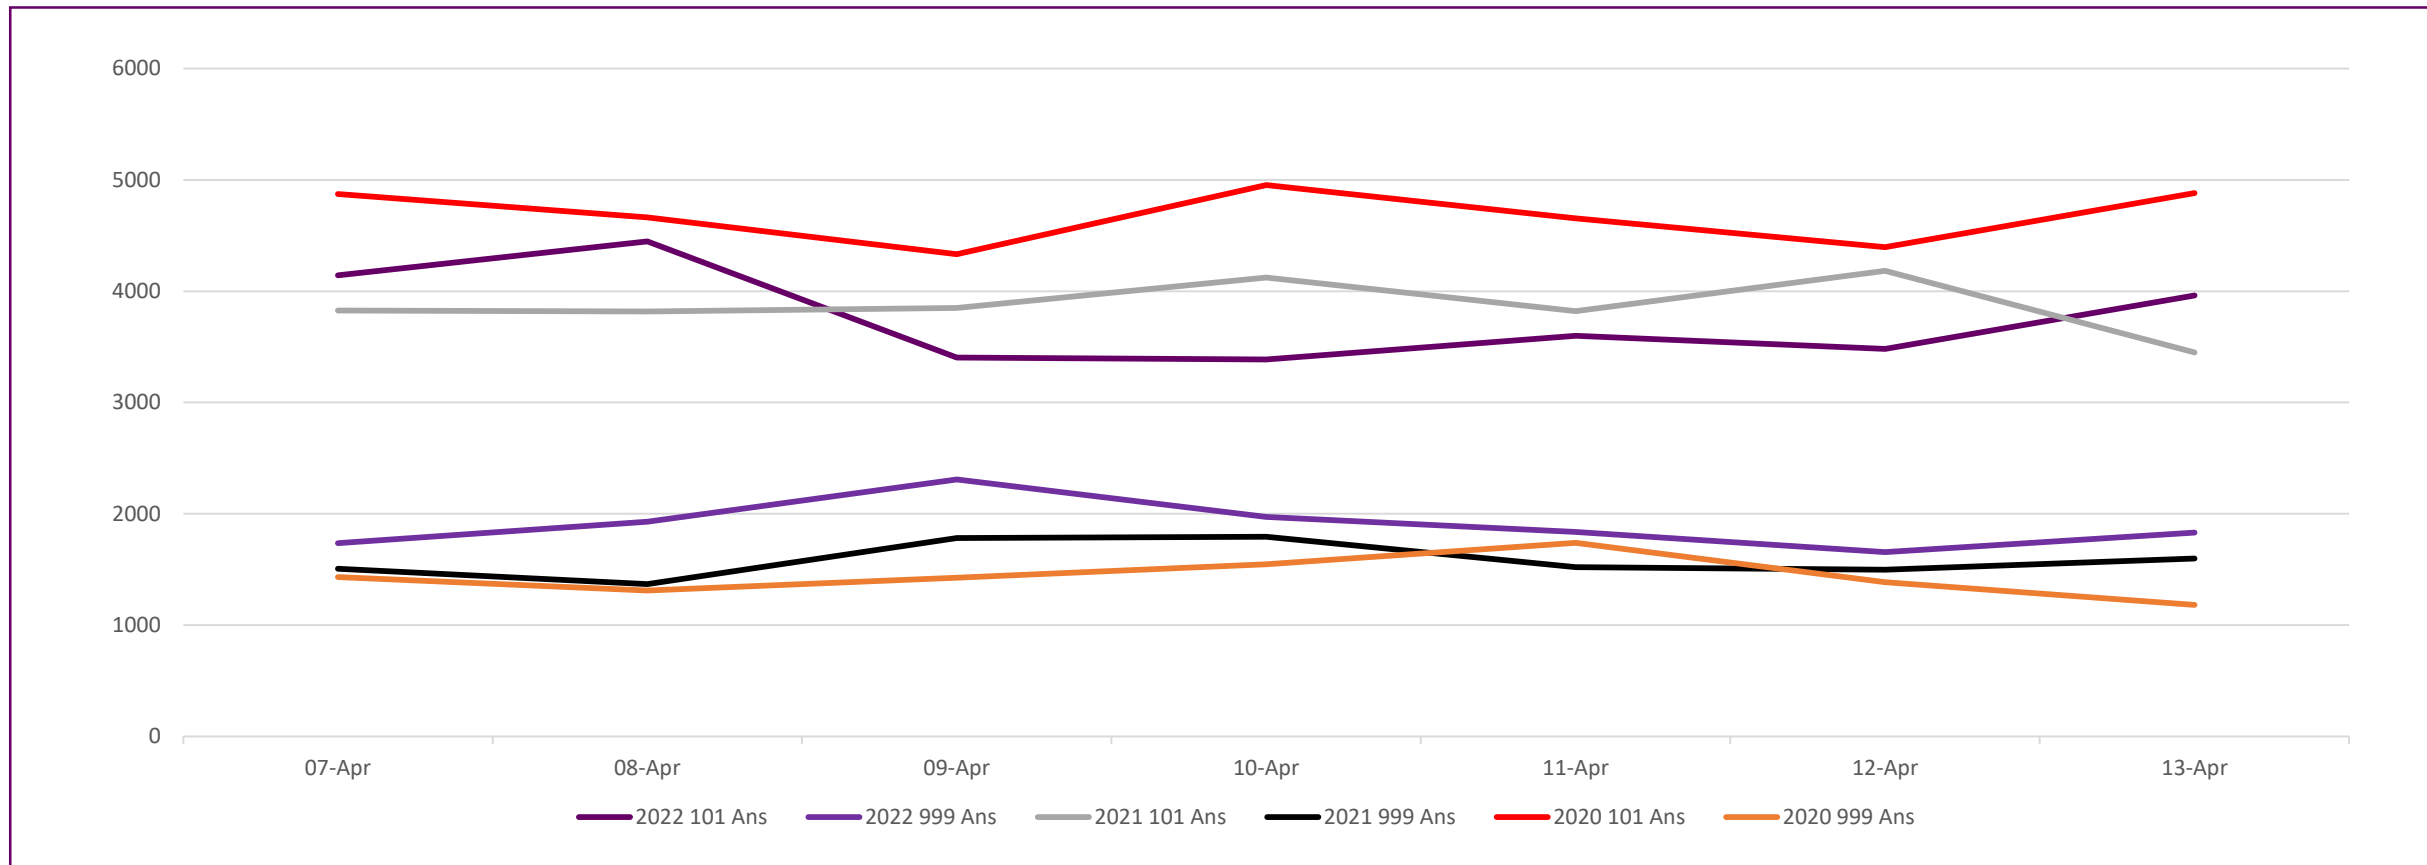

## Incident Demand

Incident volume throughout the last week has increased 1% when compared to the same time last year and 4% lower when compared to the same period in 2021.

— 2022 — 2021 — 2020

## Absence

Absence levels have reduced this week. Absence levels continue to trend above the same period in 2020/21 but below 2019/20.

Absences remain below the peak in April 2020.

# Weekly Service Centre Demand (7th – 13th April 2022)

	07-Apr	08-Apr	09-Apr	10-Apr	11-Apr	12-Apr	13-Apr	Total
<b>2022 101 Ans</b>	4143	4448	3404	3387	3598	3480	3961	<b>26421</b>
<b>2022 999 Ans</b>	1736	1929	2307	1972	1838	1656	1832	<b>13270</b>
<b>2021 101 Ans</b>	3826	3818	3848	4122	3820	4182	3450	<b>27066</b>
<b>2021 999 Ans</b>	1505	1368	1782	1794	1521	1498	1598	<b>11066</b>
<b>2020 101 Ans</b>	4873	4663	4332	4954	4654	4394	4881	<b>32751</b>
<b>2020 999 Ans</b>	1432	1312	1426	1545	1739	1386	1182	<b>10022</b>