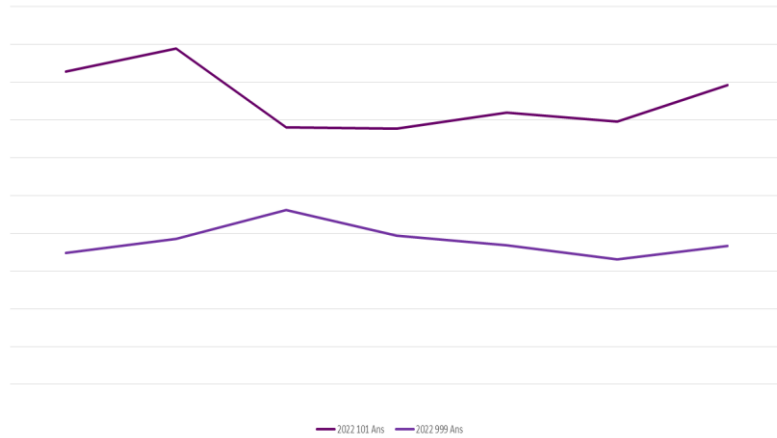

## 7th – 13th April 2022

SERVING A  
CHANGING SCOTLAND

SCOTTISH POLICE  
**AUTHORITY**

No figures should be considered as Official Police Statistics. These may not yet have been verified or validated.

OFFICIAL

## Service Centre Demand

The volume of 101 calls answered is 43% higher this week when compared to the previous week. The volume of 999 calls answered is 9% lower this week when compared to last week.

— 2022 101 Ans — 2022 999 Ans

## Crime

Crime Volume (11 March – Present compared to Previous Year)

Crime has continued to trend at levels higher than the seasonal average, and total crime volume this year is 5.9% lower when compared to last year.

## Incident Demand

Incident volume throughout the last week has increased 1% when compared to the same time last year and 4% lower when compared to the same period in 2021.

— 2022 — 2021 — 2020