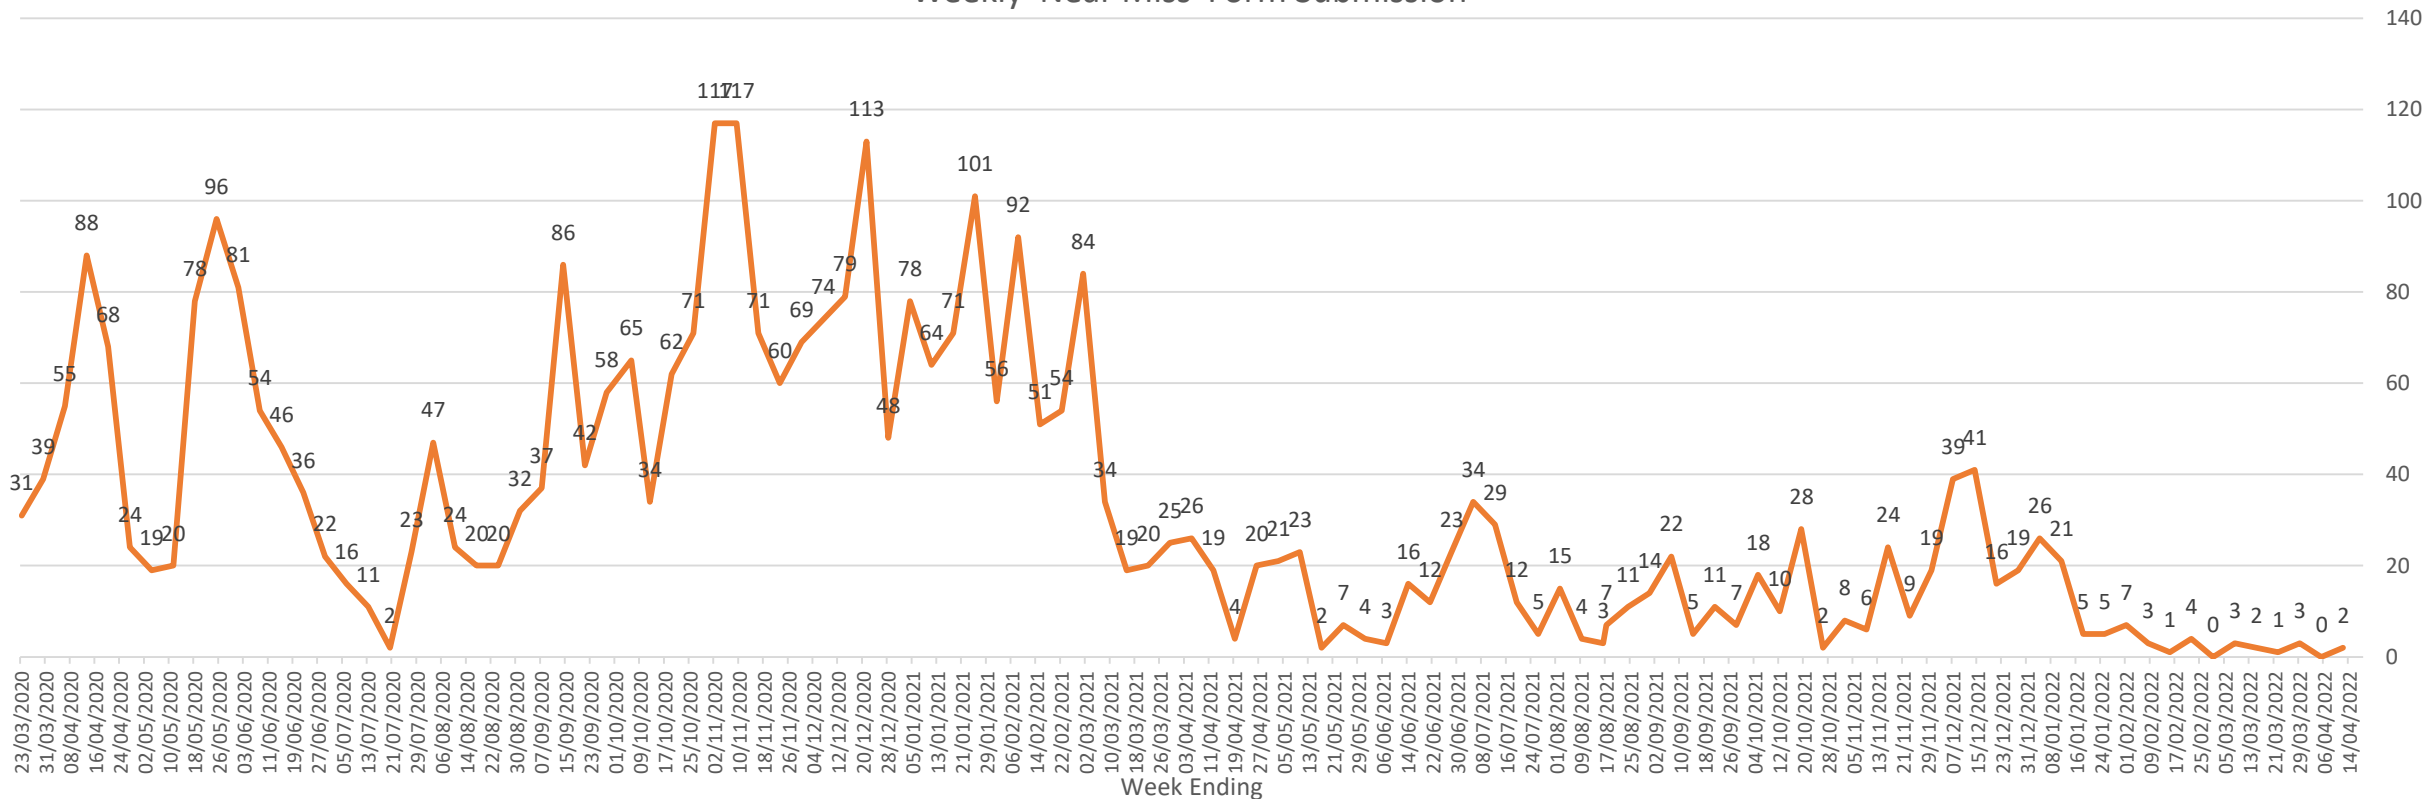

Near Miss and Testing Data (w/e 29th March 2022 – 18th April 2022)

Weekly 'Near Miss' Form Submission

'Near miss' forms in the context of the pandemic situation may be submitted for a variety of reasons. i.e. when officers are potentially exposed to: COVID-19 whilst not wearing PPE, where PPE malfunctions, or in any other instance an officer feels a risk to themselves in a specific occurrence relating to COVID-19.

This can occur due to the reactive nature of policing, as well as being influenced by training levels and supply of PPE. This number of 'Near Miss' weekly submissions are up by 2 this week.

The amount of forms submitted continues to be attributable to the process for requesting an asymptomatic COVID-19 screening test due to an occupational risk, requiring the submission of a 'near miss' form. Many of the reports would not have been submitted without this requirement. The number of incidents where a lack of PPE is identified has not risen.

No figures should be considered as Official Police Statistics. These may not yet have been verified or validated.