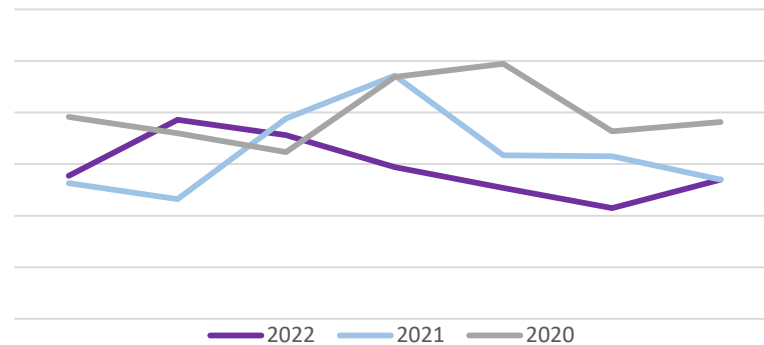

## Service Centre Demand

The volume of 101 calls answered is 43% higher this week when compared to the previous week. The volume of 999 calls answered is 9% lower this week when compared to last week.

— 2022 101 Ans — 2022 999 Ans

## Crime

Crime Volume (11 March – Present compared to Previous Year)

Crime has continued to trend at levels higher than the seasonal average, and total crime volume this year is 5.9% lower when compared to last year.

54604  
2021/  
22

51392  
2022/  
23

Crime Group Breakdown Change from previous year				
Group 1	Group 2	Group 3	Group 4	Group 5
3%	-12%	18%	-1%	-18%

## Incident Demand

Incident volume throughout the last week has increased 1% when compared to the same time last year and 4% lower when compared to the same period in 2021.

— 2022 — 2021 — 2020