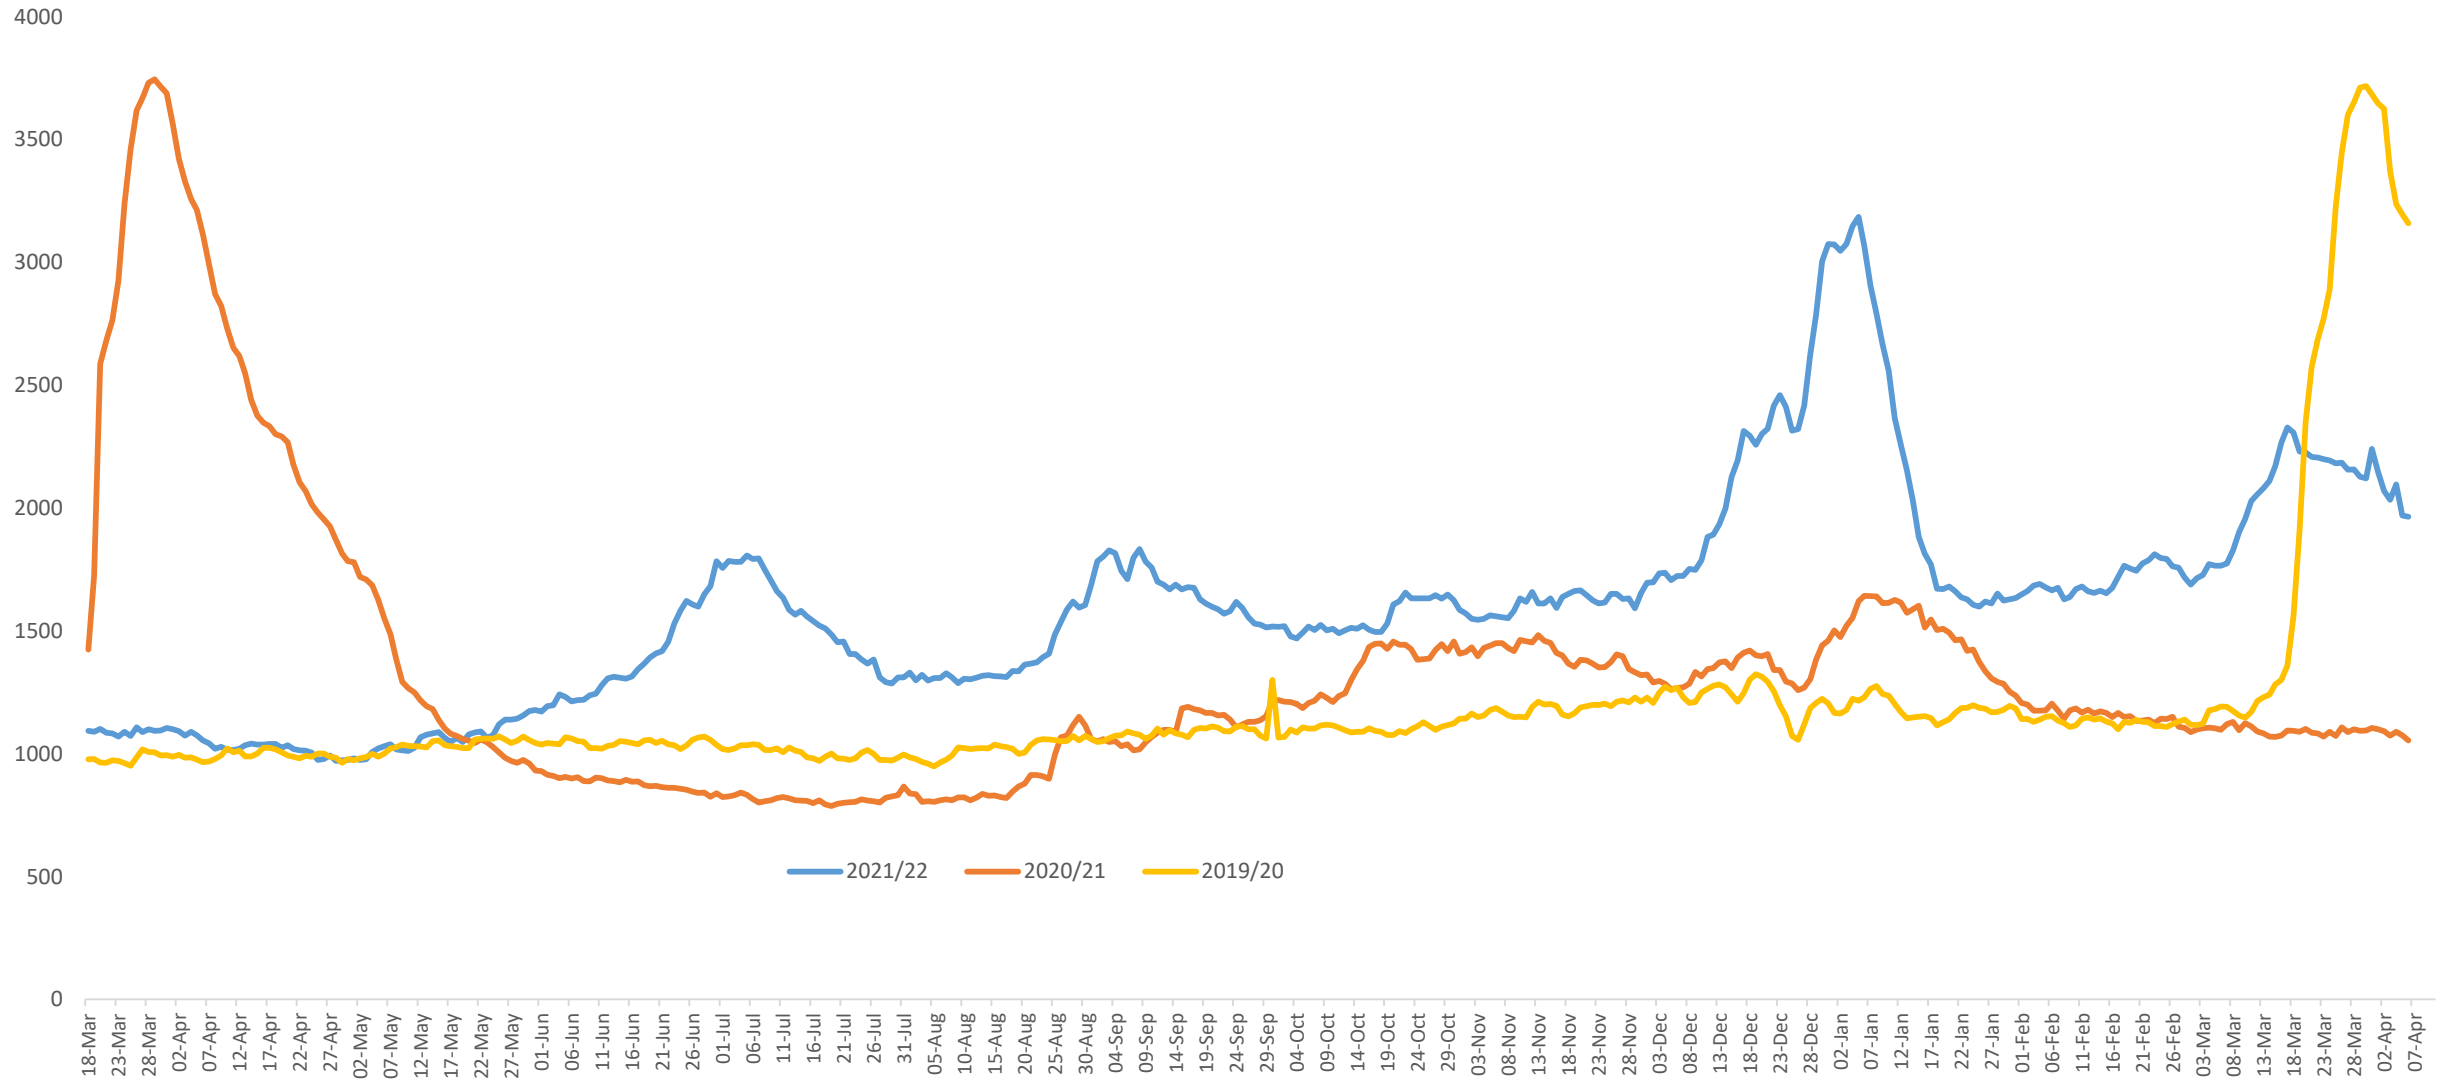

Total Absence (18th March 2020 – 13th April 2022)

Total Absence Levels Line Graph – Comparison of this year to previous two years.